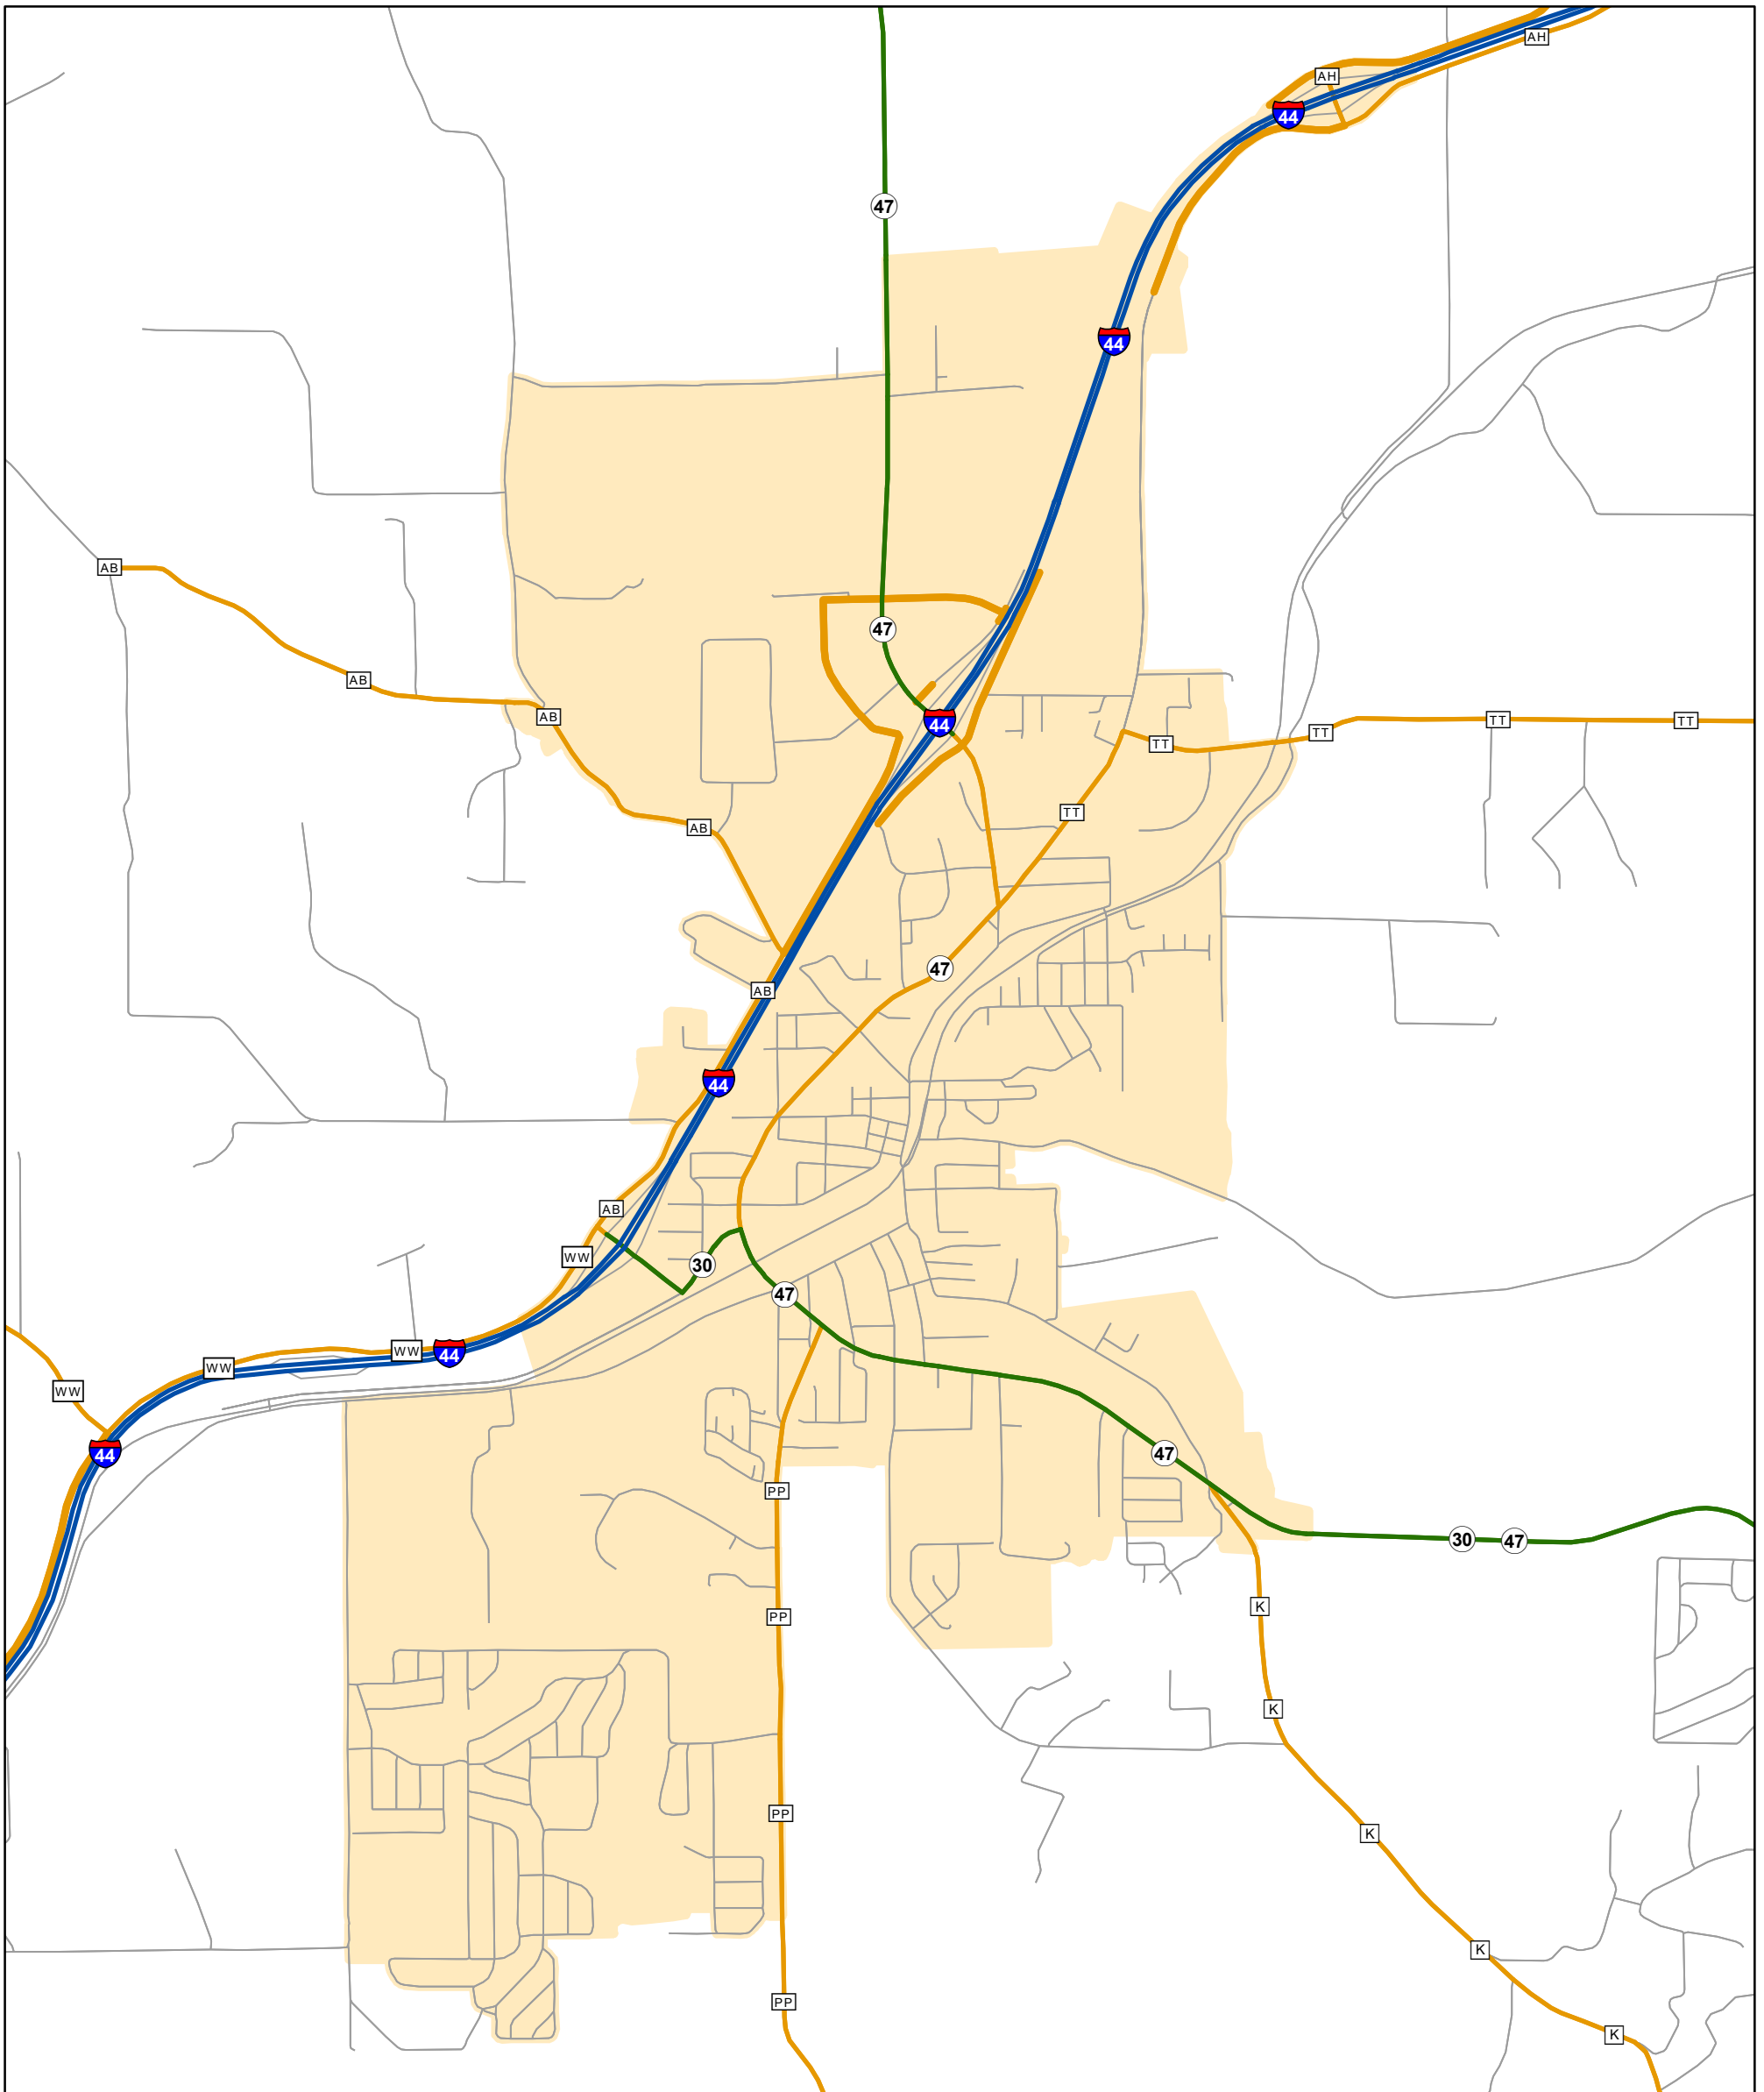

State System Urban Area

ST. CLAIR, MISSOURI

105 W. Capitol Ave.
Jefferson City, MO 65102
Phone (573) 526-5478
Fax (573) 526-8052

April 2022

State System Class	Miles
Interstate	3.909
Primary	3.336
Supplementary	10.006
State Marked - NOS	
Other Roads	
Urban Area	