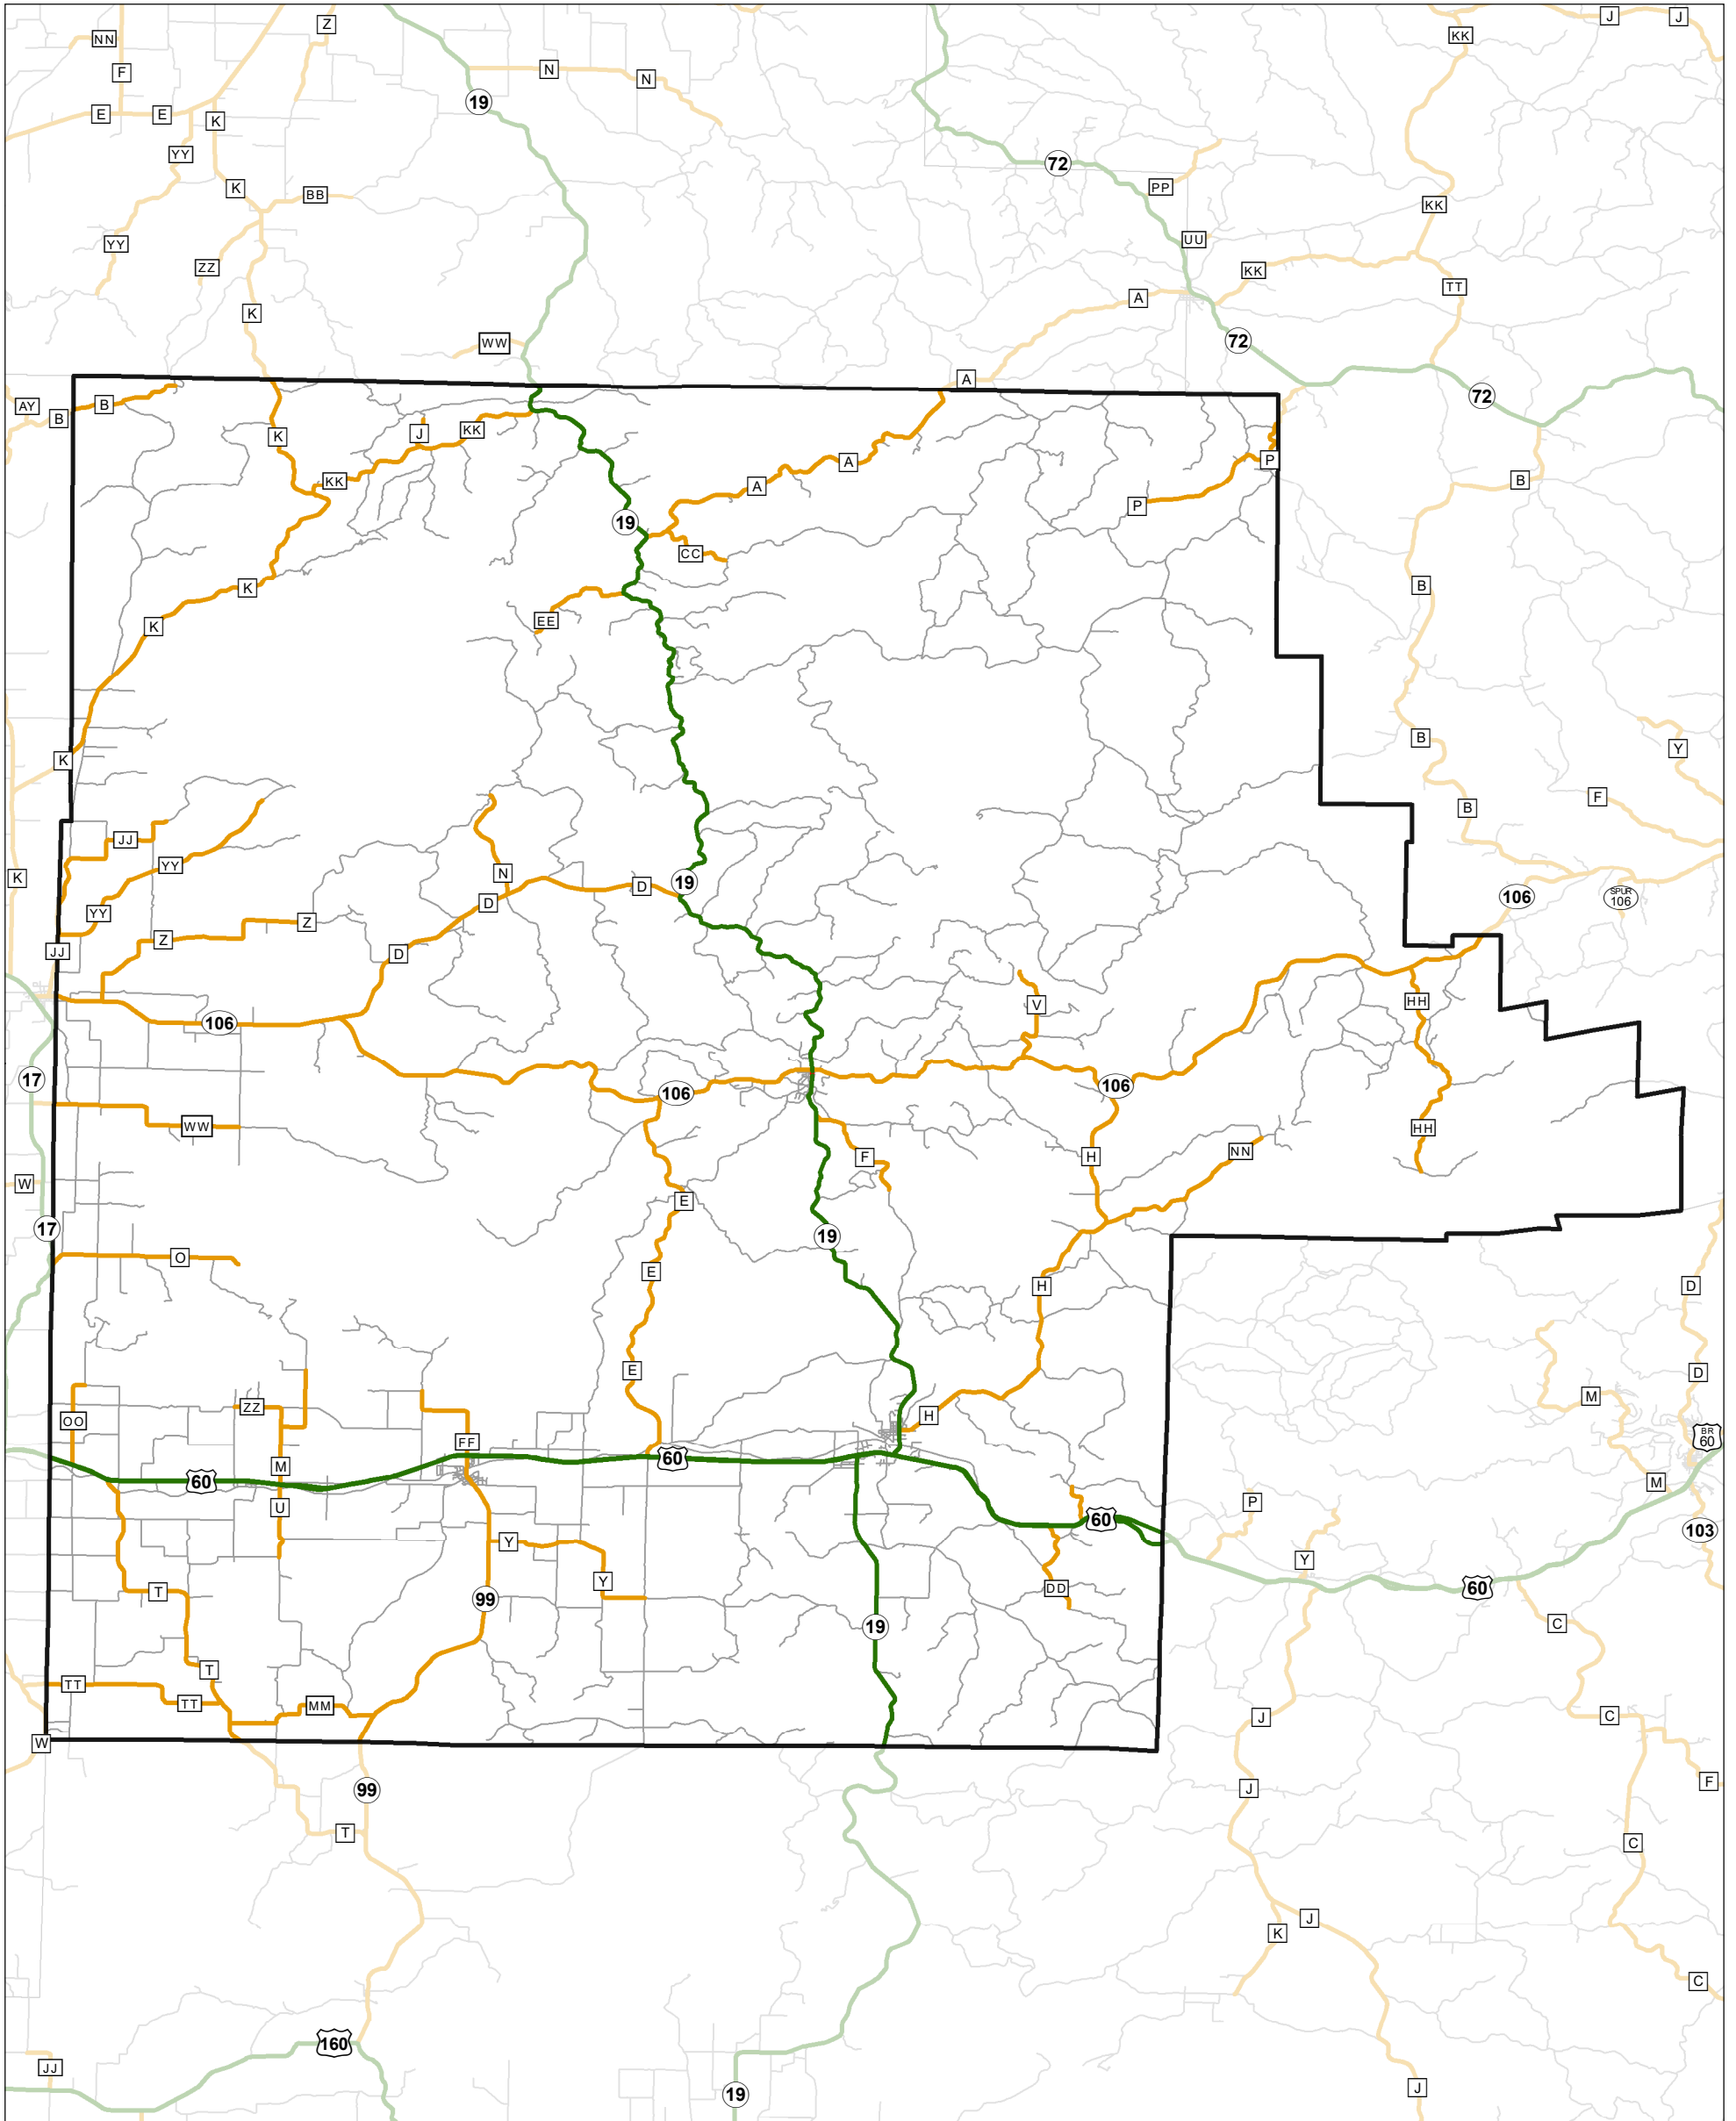

State System Classification

SHANNON COUNTY MISSOURI

State System Class	Miles
Interstate	0
Primary	70.482
Supplementary	203.785
State Marked - NOS	
Other Roads	
Urban Area	

Transportation Planning
 105 W. Capitol Ave.
 Jefferson City, MO 65102
 Phone (573) 526-5478
 Fax (573) 526-8052

April 2022