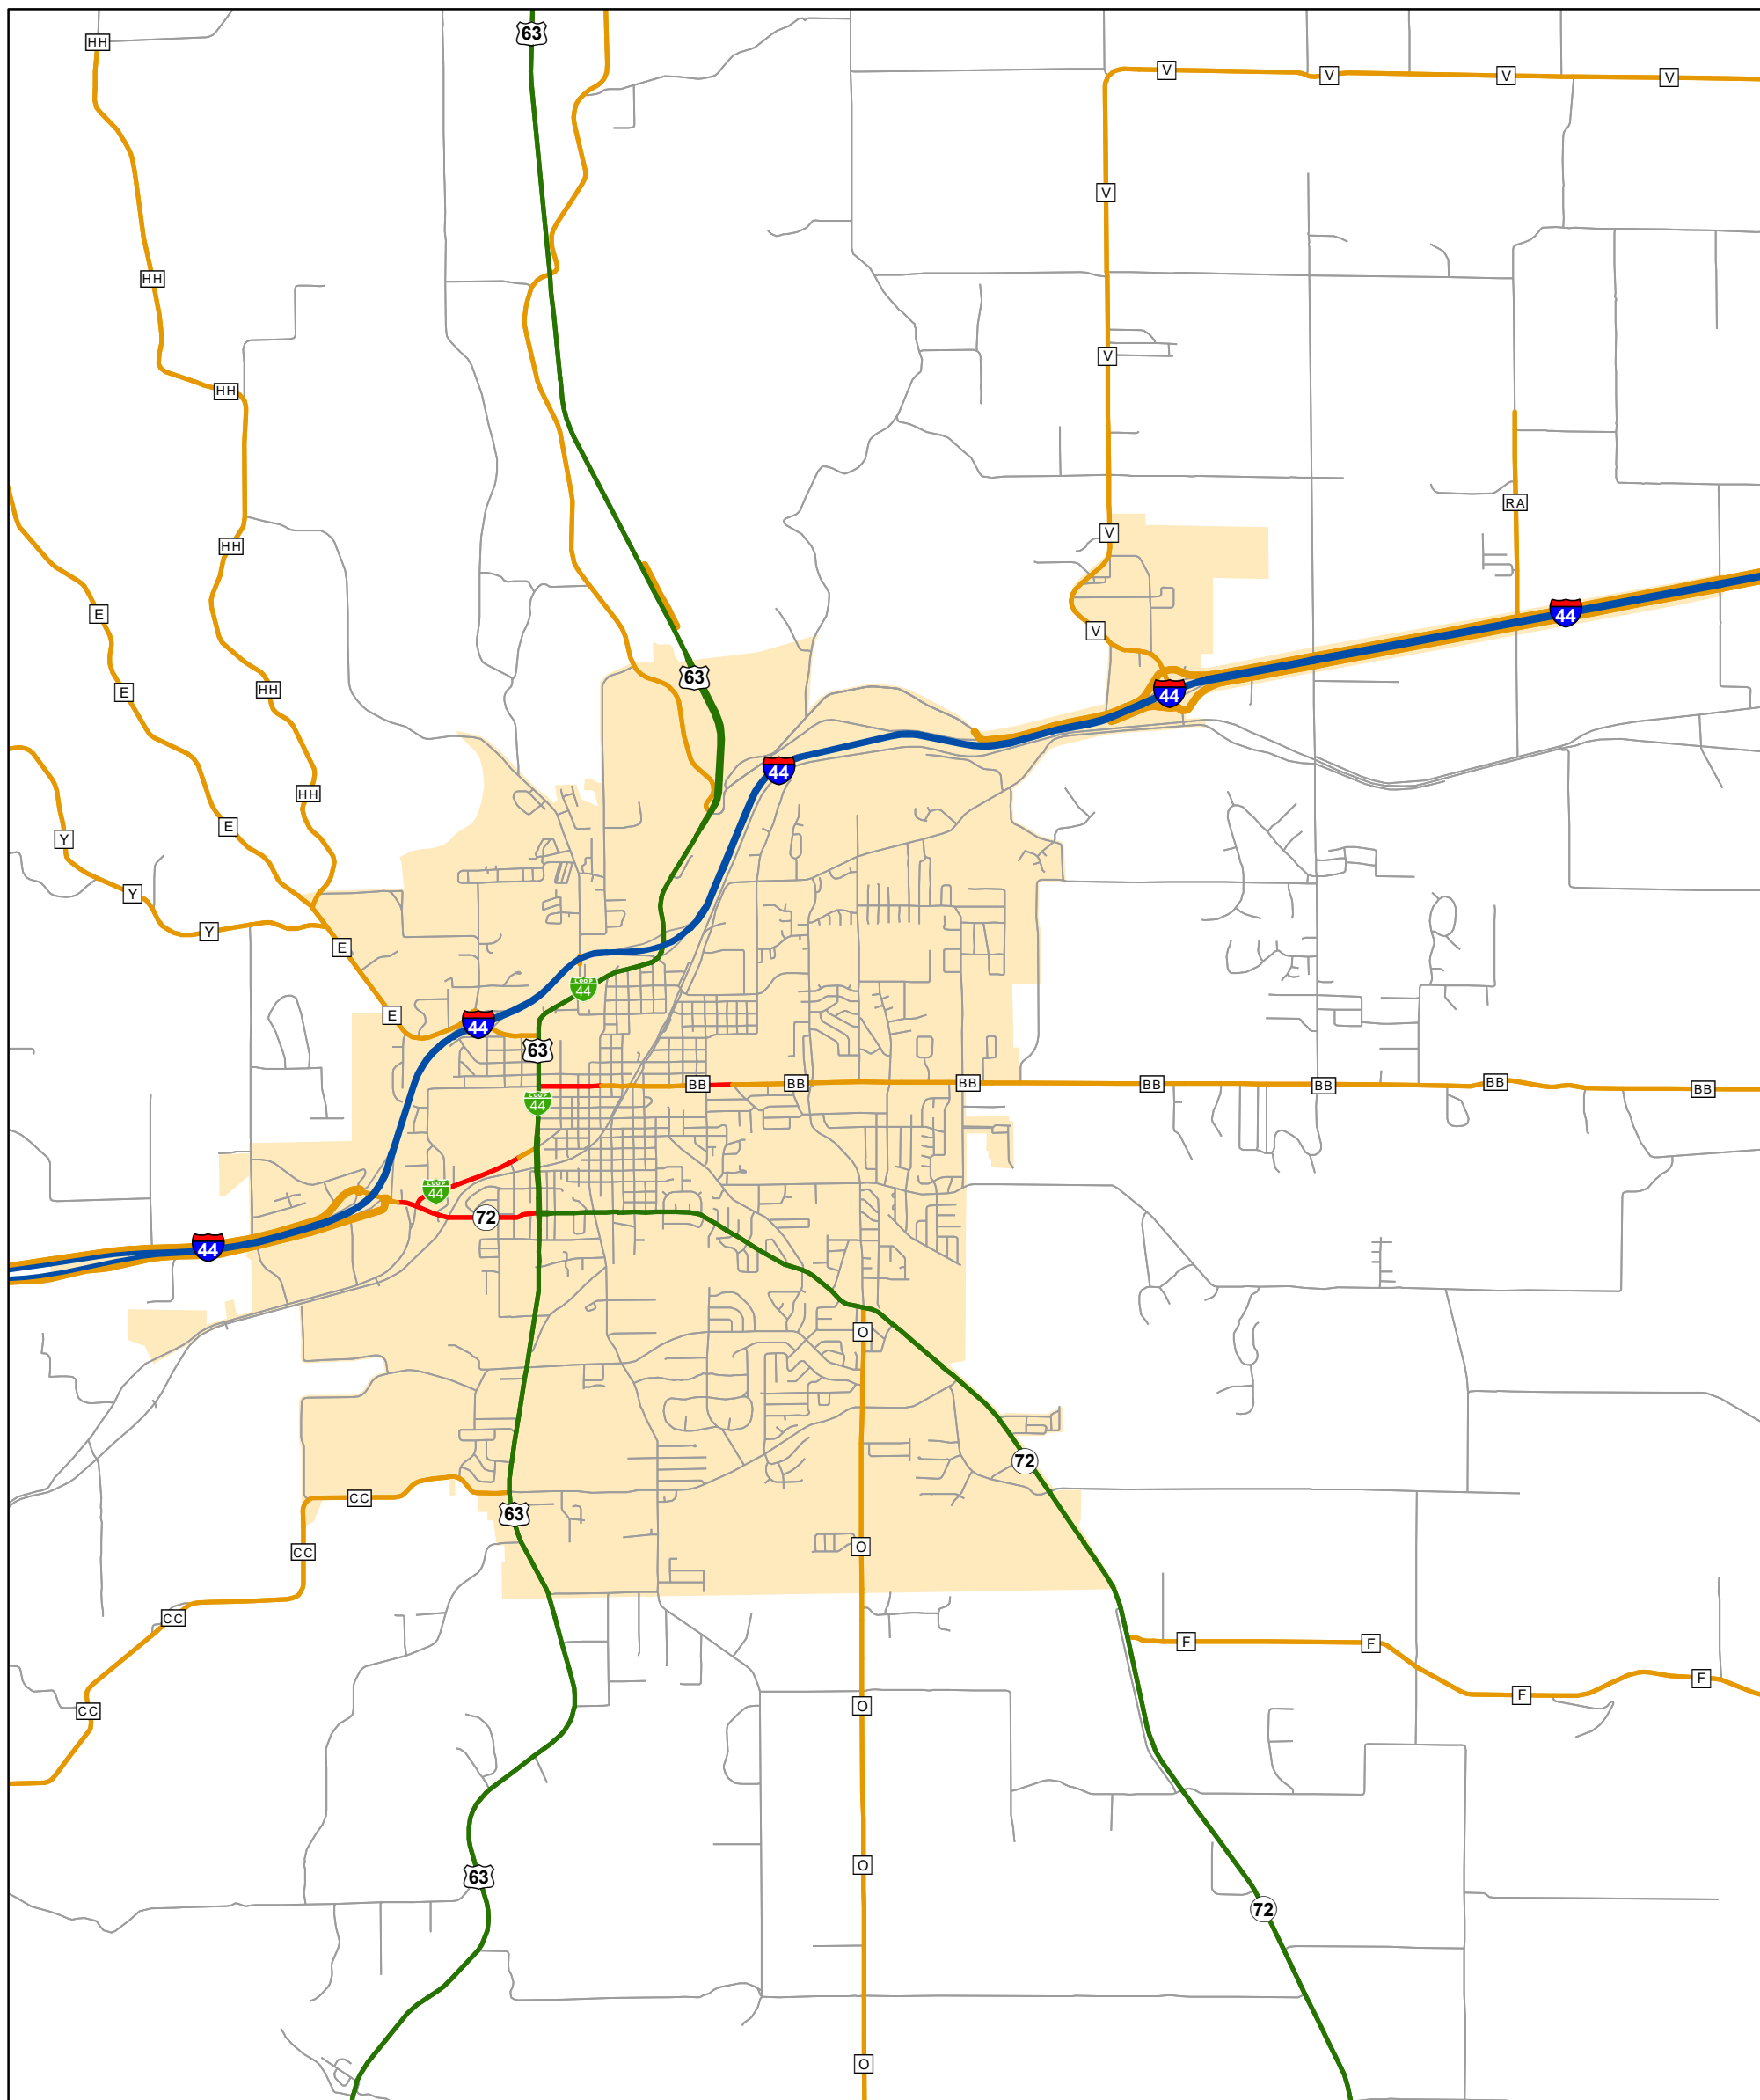

State System Urban Area

ROLLA, MISSOURI

105 W. Capitol Ave.
Jefferson City, MO 65102
Phone (573) 526-5478
Fax (573) 526-8052

April 2022

State System Class	Miles
Interstate	9.614
Primary	8.811
Supplementary	19.233
State Marked - NOS	
Other Roads	
Urban Area	