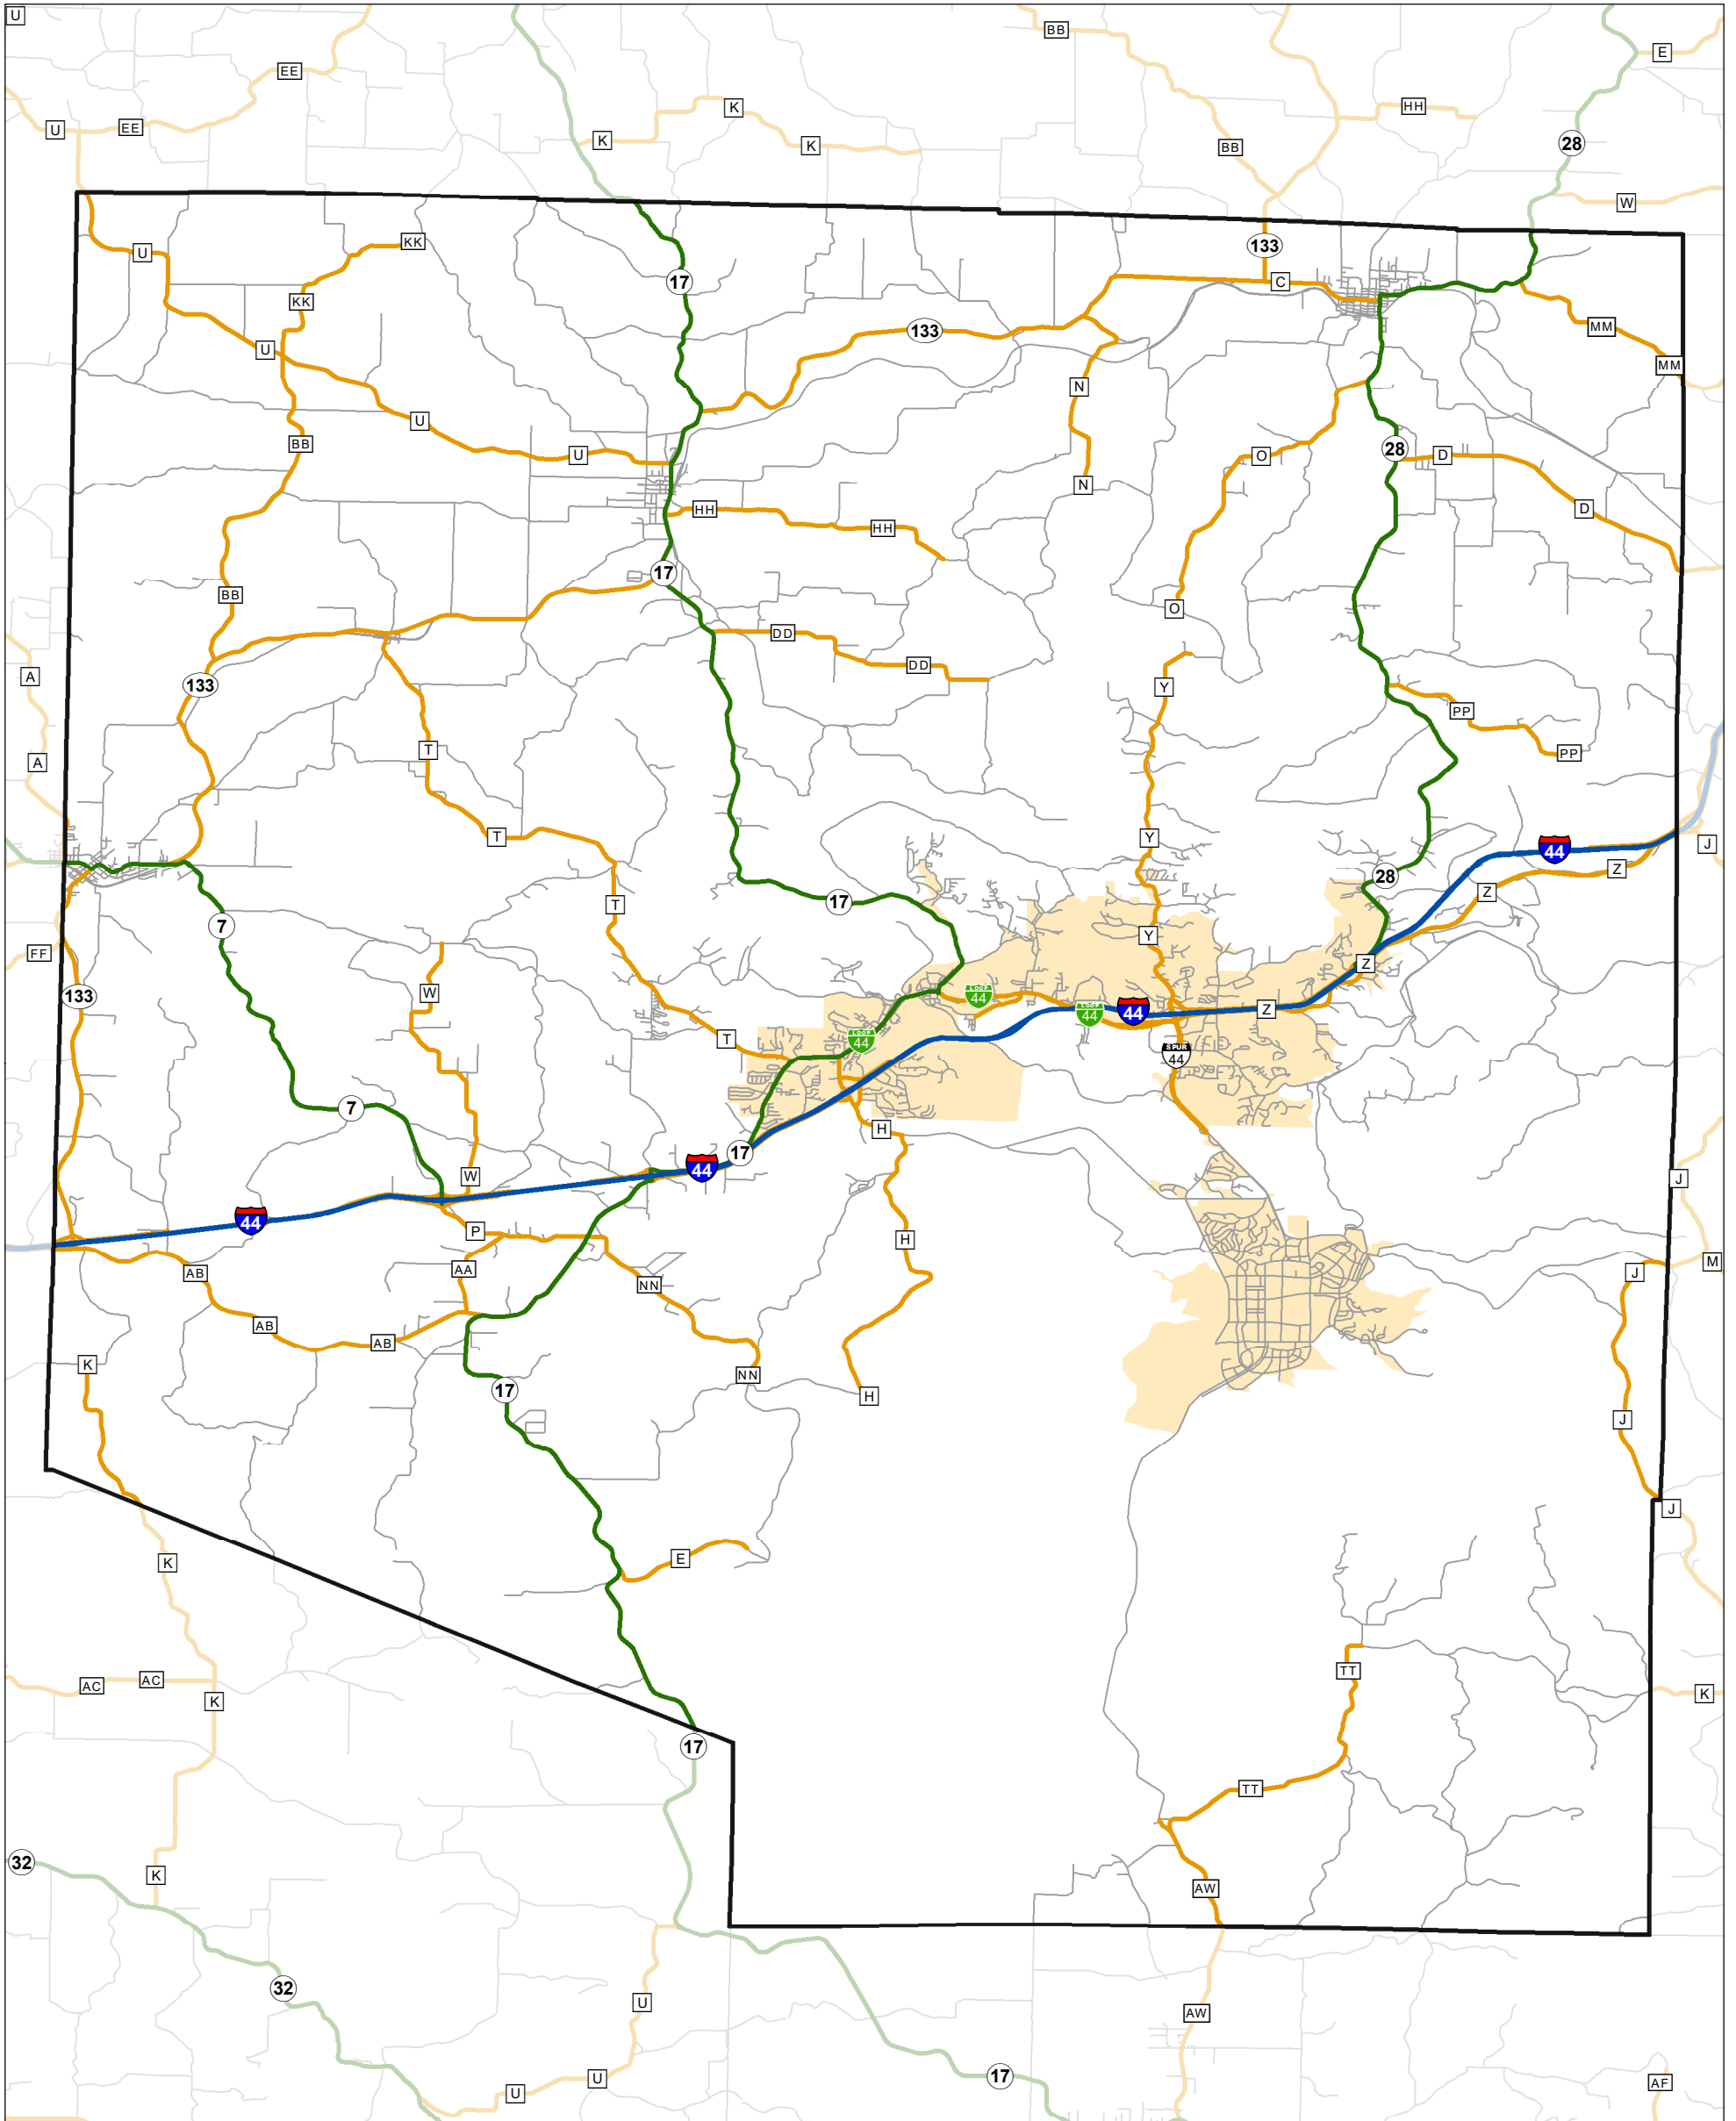

State System Classification

PULASKI COUNTY MISSOURI

State System Class	Miles
Interstate	23.447
Primary	59.161
Supplementary	164.627
State Marked - NOS	
Other Roads	
Urban Area	

Transportation Planning
 105 W. Capitol Ave.
 Jefferson City, MO 65102
 Phone (573) 526-5478
 Fax (573) 526-8052

April 2022