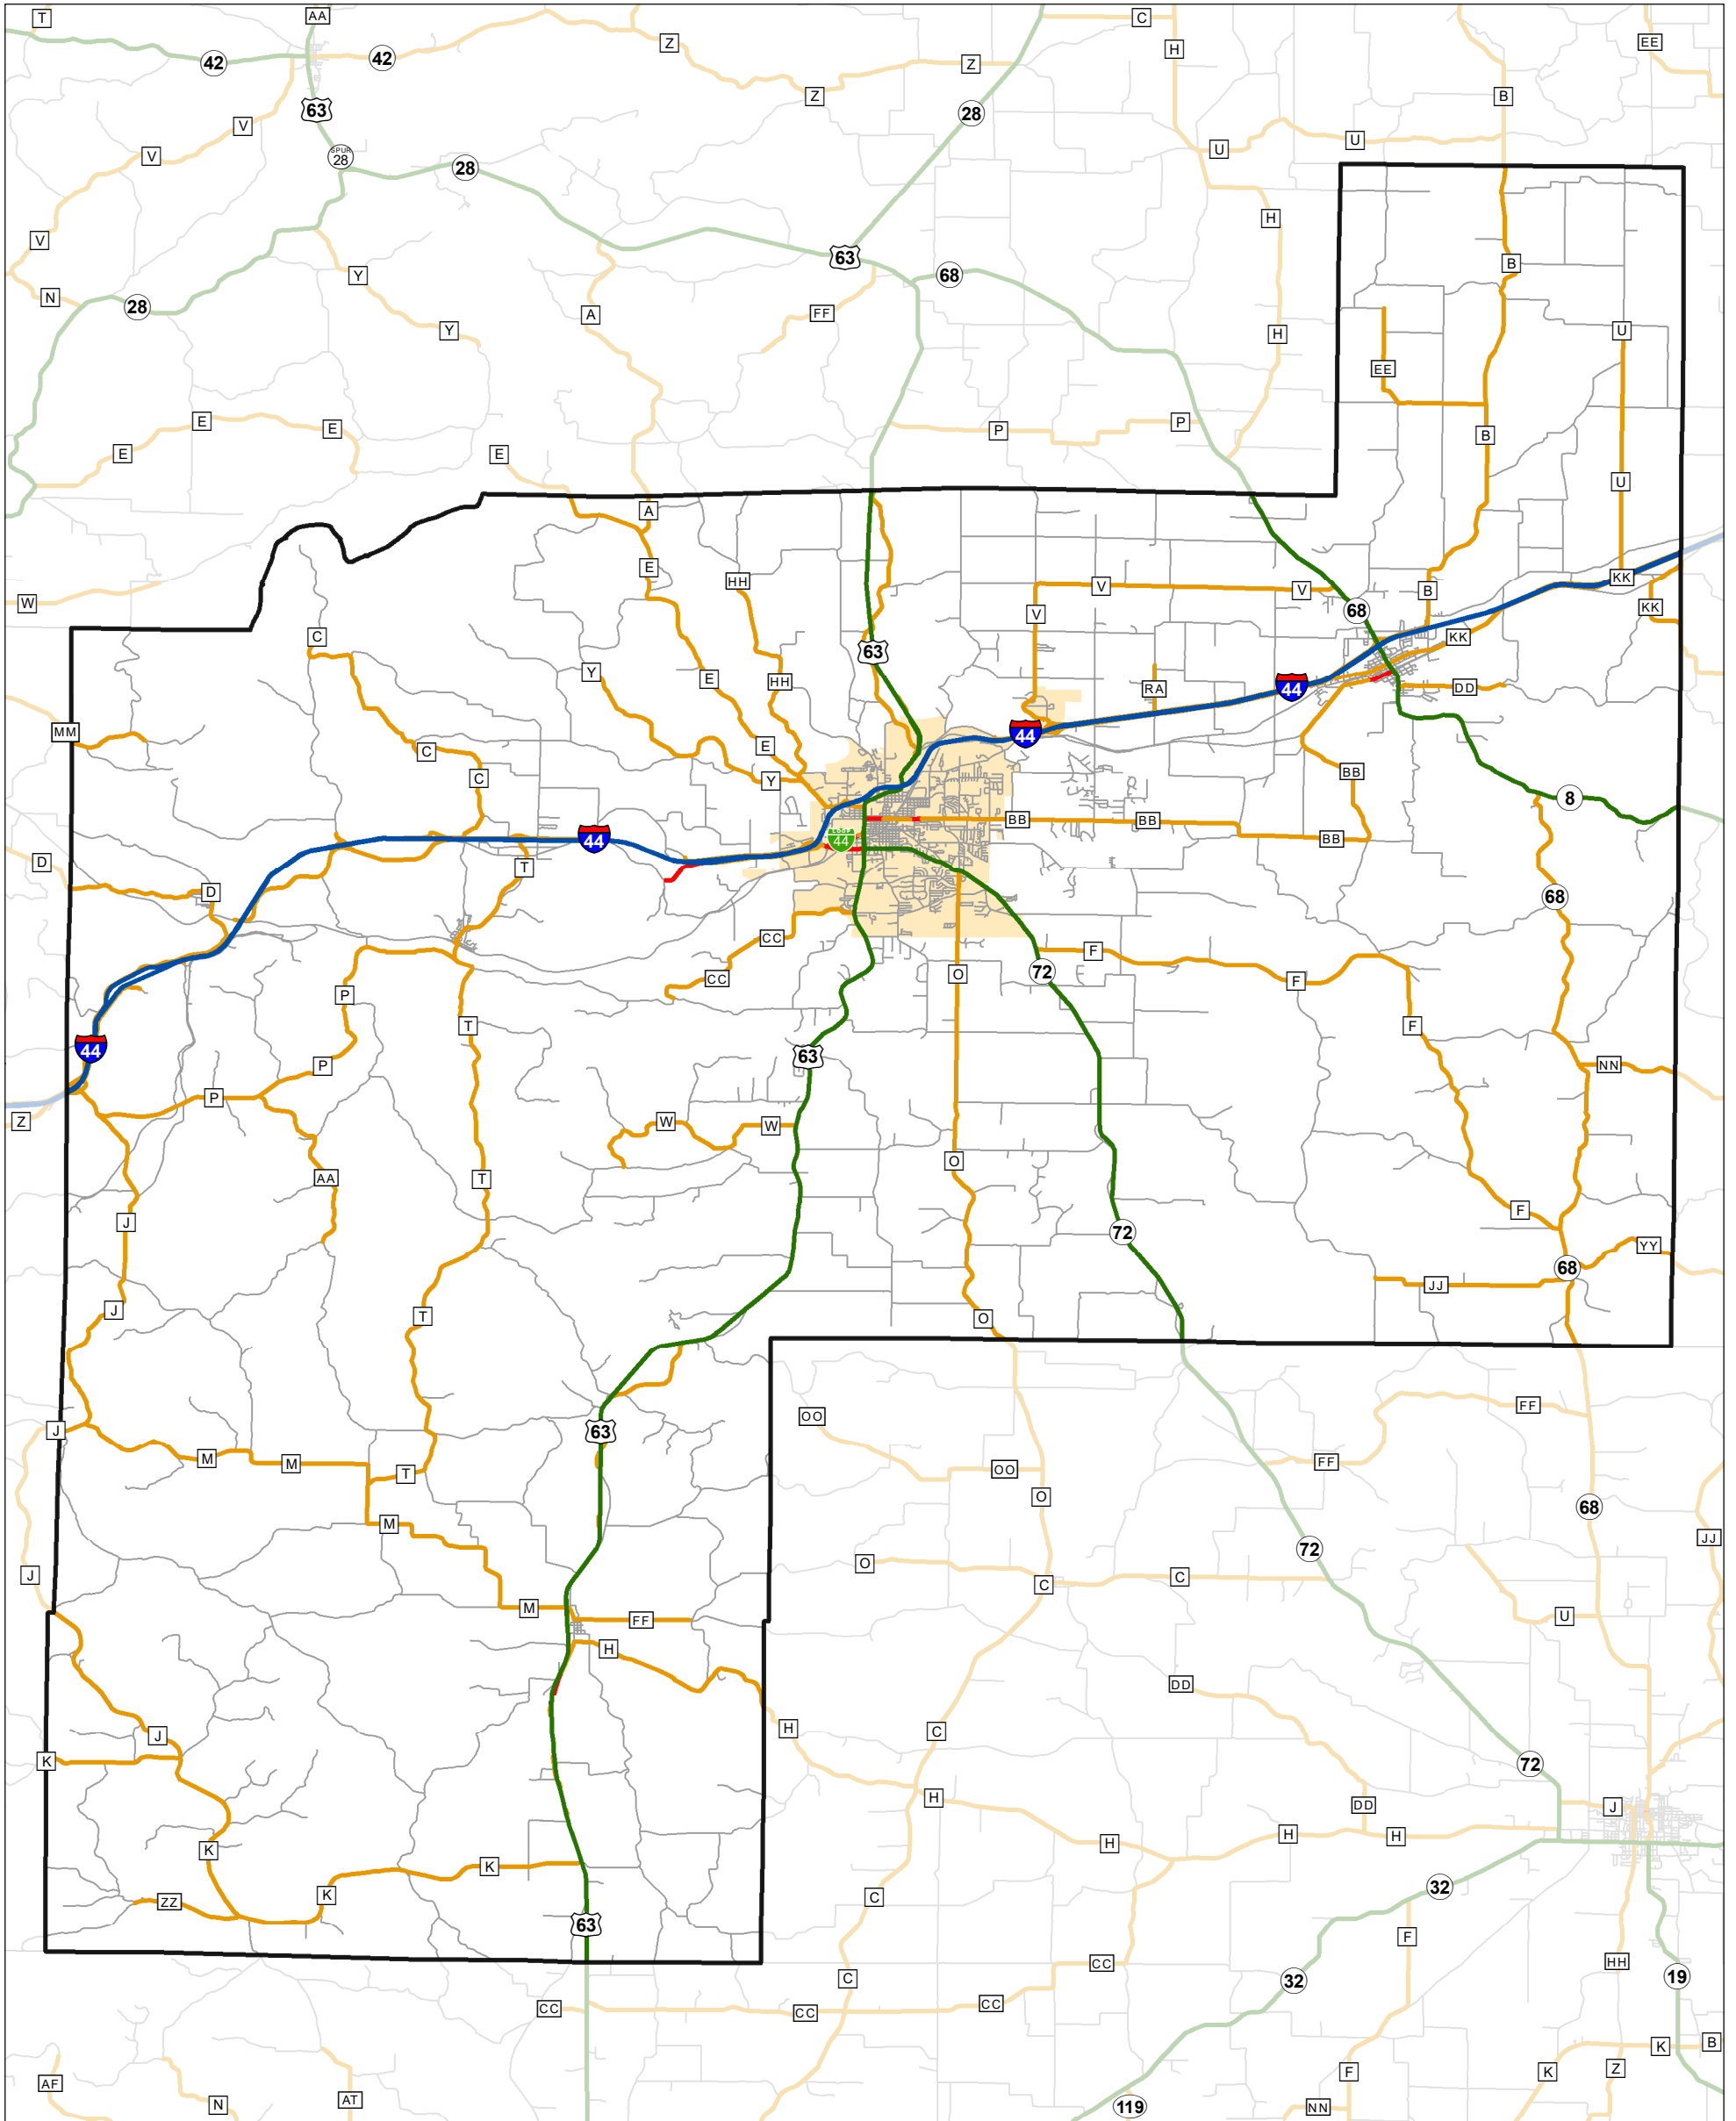

State System Classification

PHELPS COUNTY MISSOURI

State System Class	Miles
Interstate	32.24
Primary	58.562
Supplementary	259.867
State Marked - NOS	
Other Roads	
Urban Area	

Transportation Planning
 105 W. Capitol Ave.
 Jefferson City, MO 65102
 Phone (573) 526-5478
 Fax (573) 526-8052