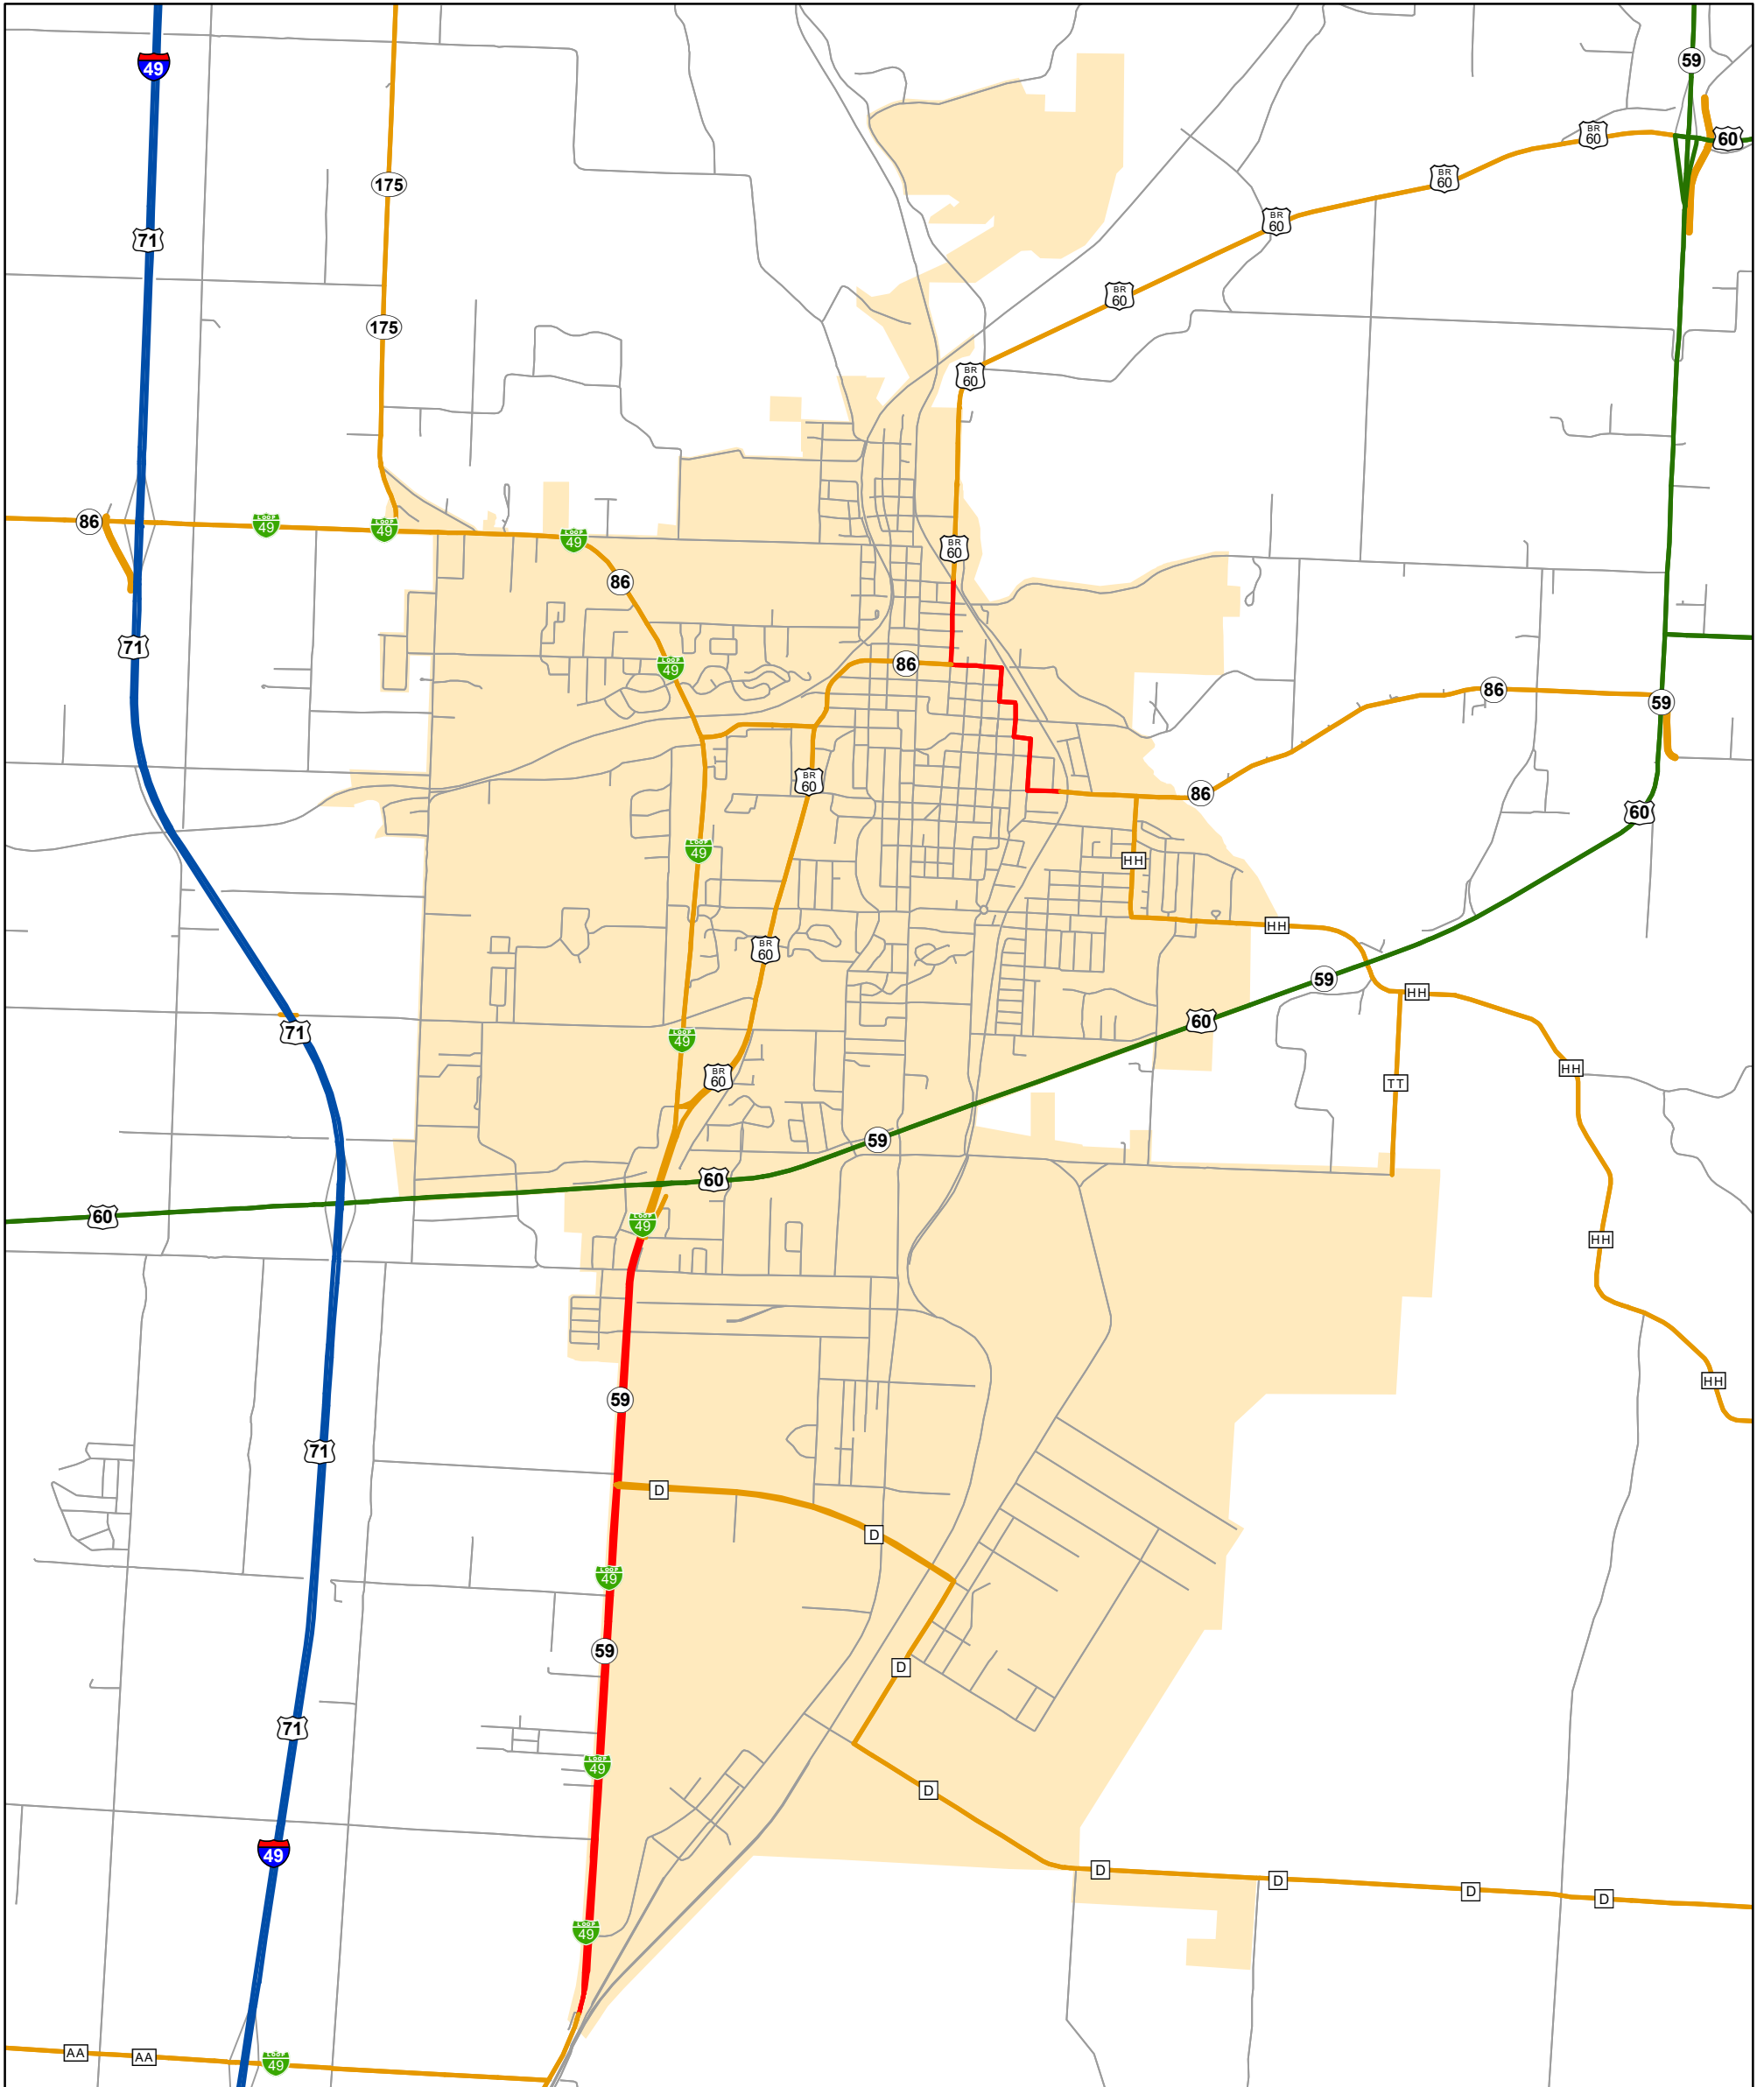

State System Urban Area

NEOSHO, MISSOURI

105 W. Capitol Ave.
Jefferson City, MO 65102
Phone (573) 526-5478
Fax (573) 526-8052

April 2022

State System Class	Miles
Interstate	0
Primary	3.566
Supplementary	13.073
State Marked - NOS	
Other Roads	
Urban Area	