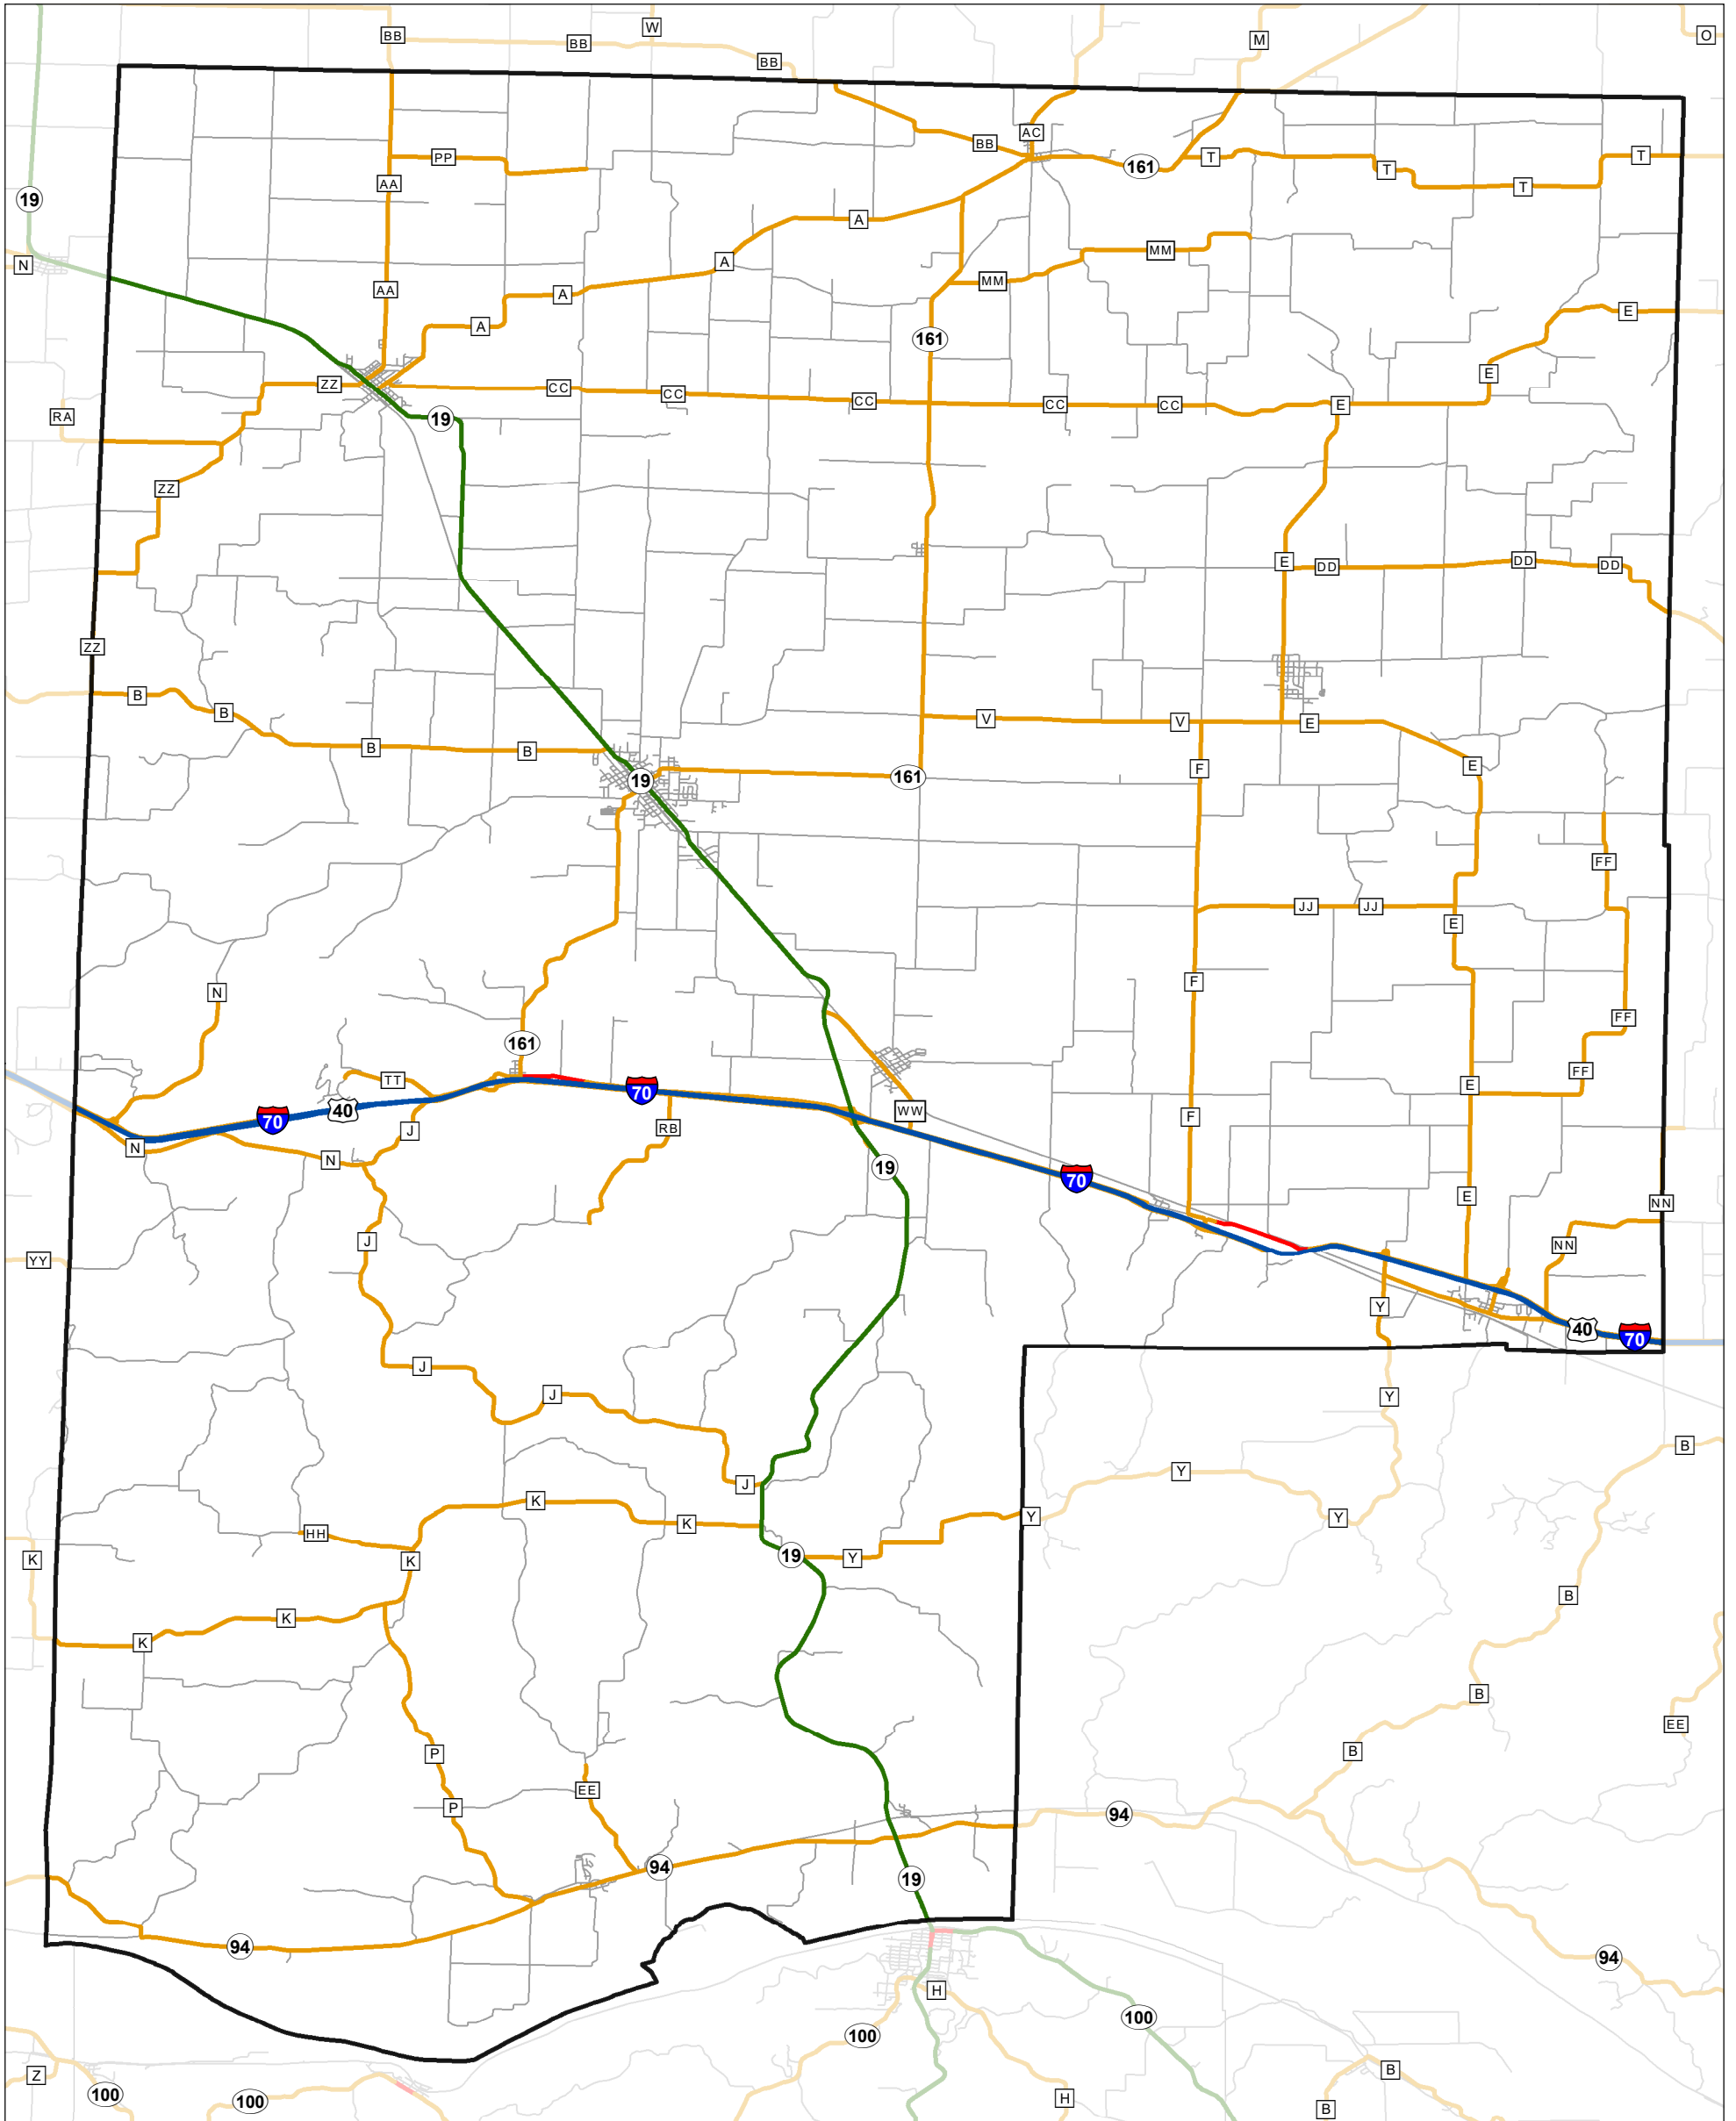

State System Classification

MONTGOMERY COUNTY MISSOURI

State System Class	Miles
Interstate	21.35
Primary	33.408
Supplementary	233.08
State Marked - NOS	
Other Roads	
Urban Area	

Transportation Planning
 105 W. Capitol Ave.
 Jefferson City, MO 65102
 Phone (573) 526-5478
 Fax (573) 526-8052

April 2022