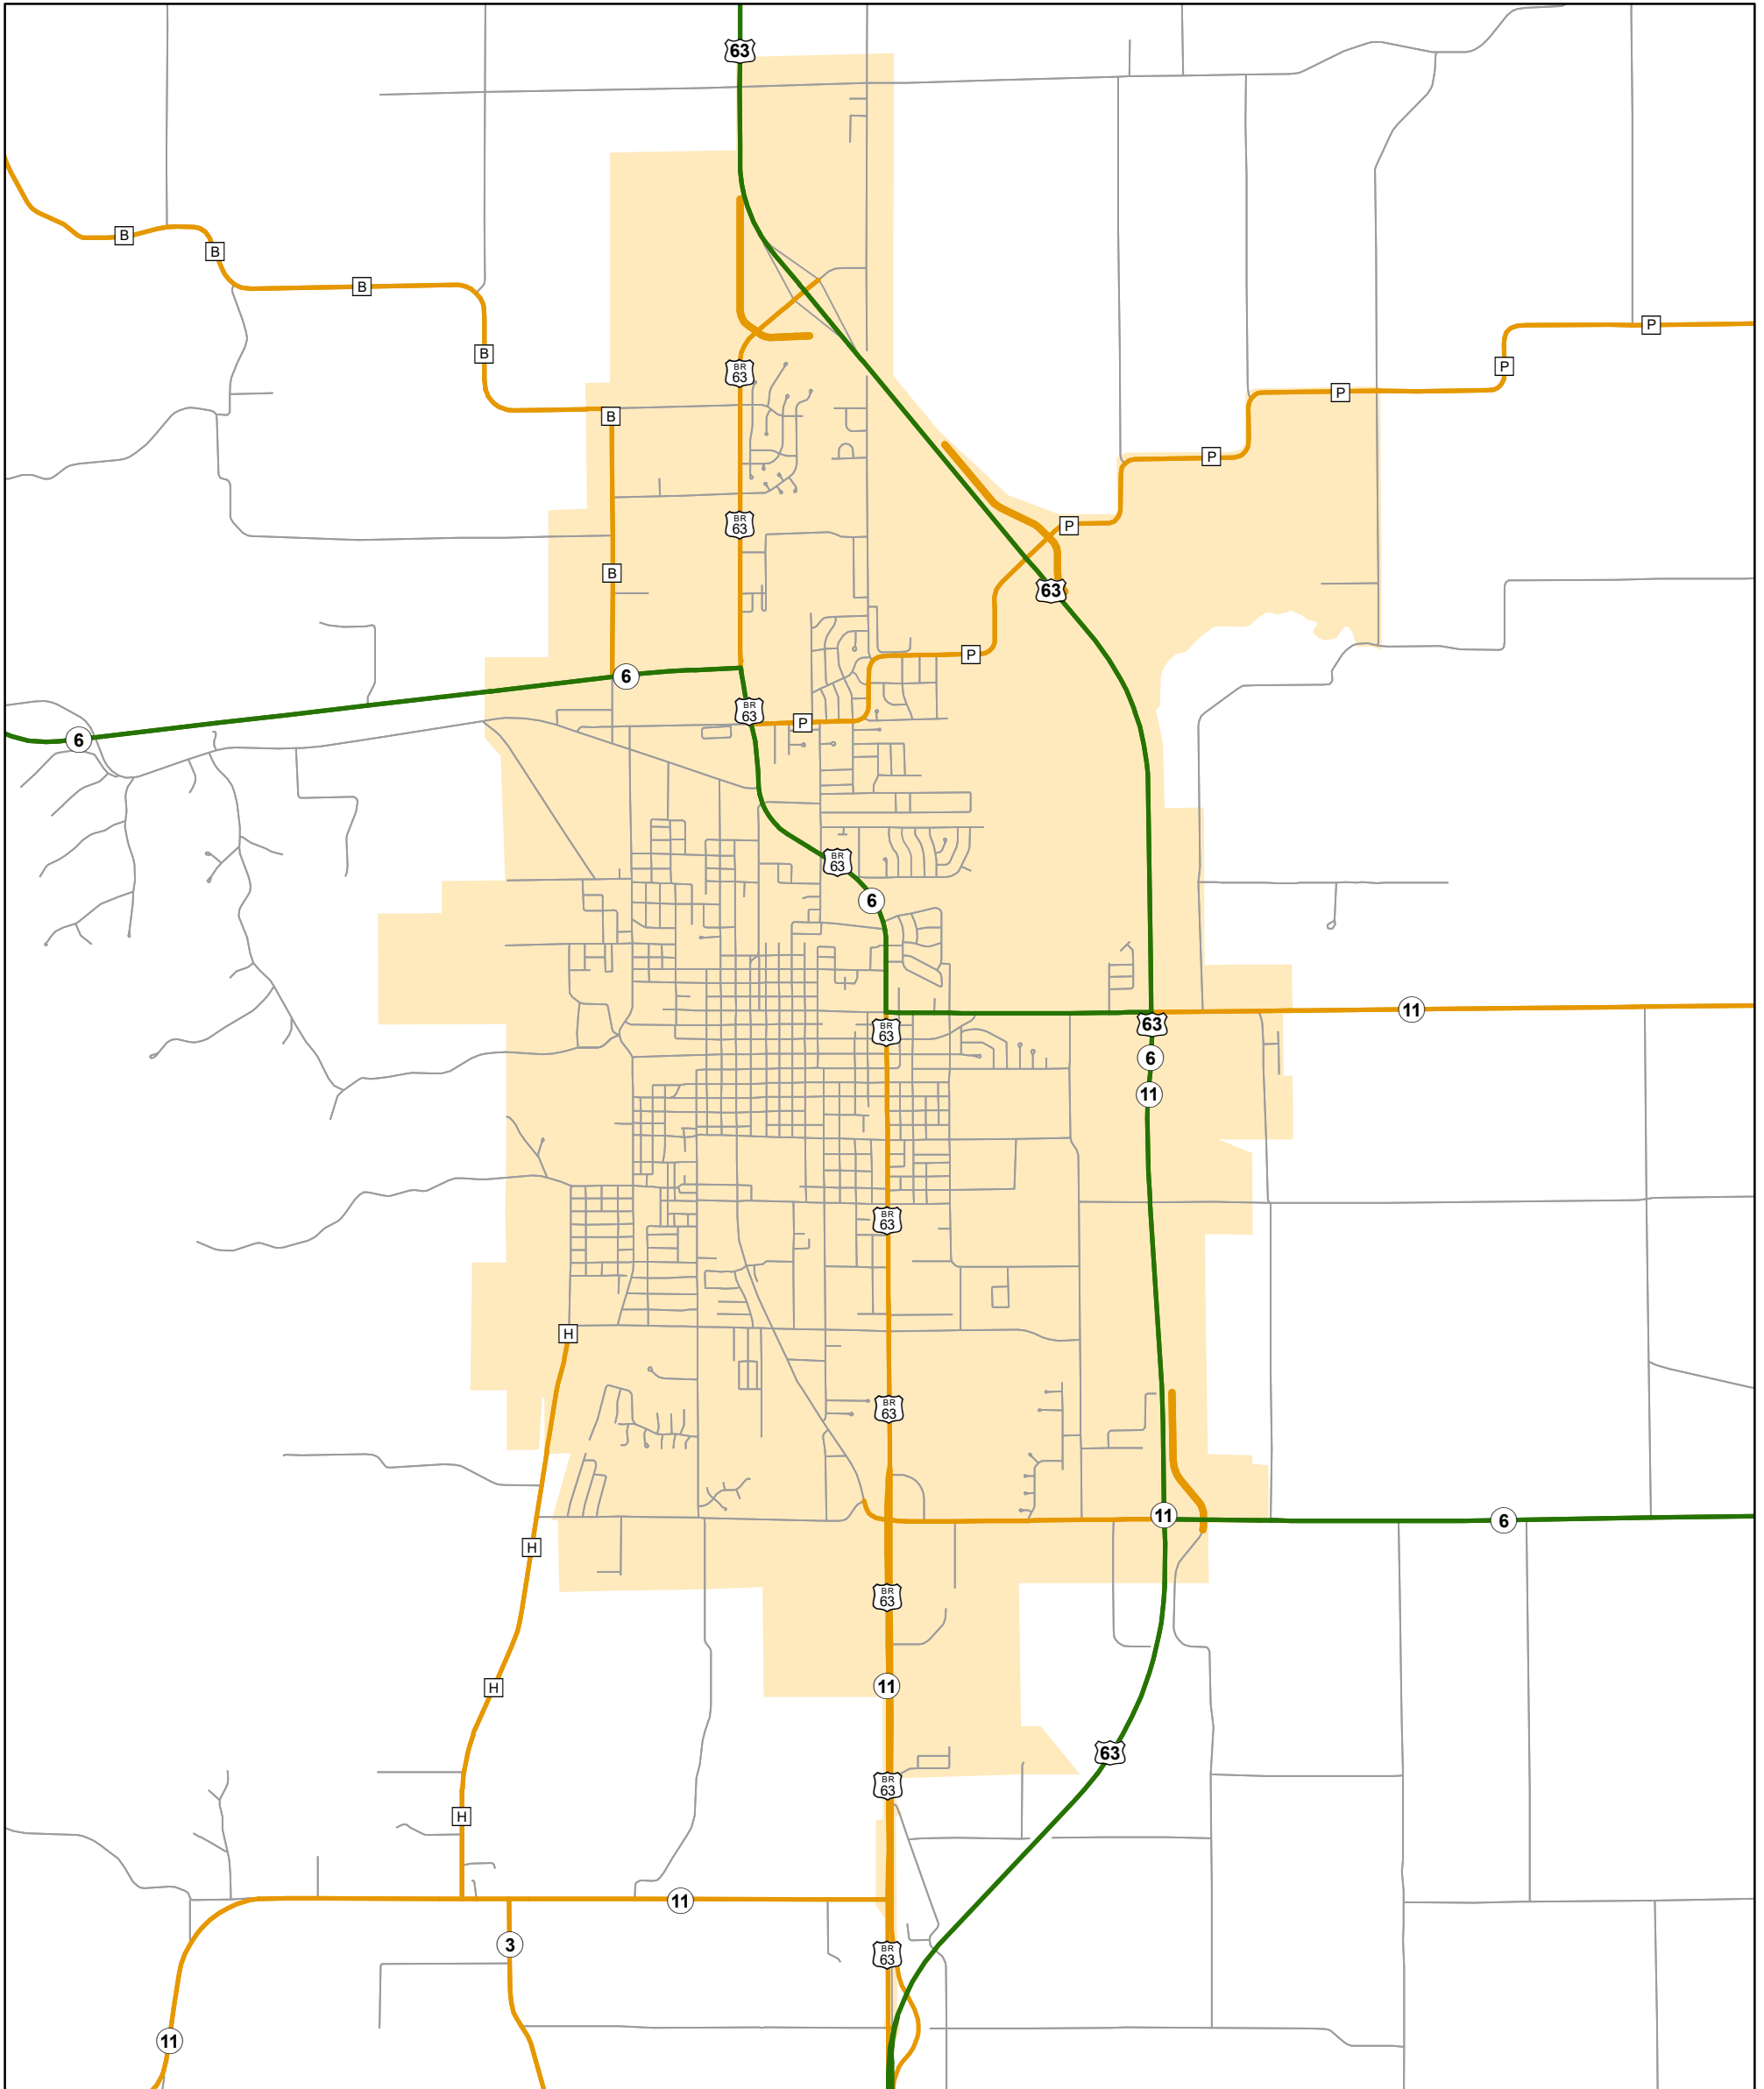

# State System Urban Area

## KIRKSVILLE, MISSOURI

105 W. Capitol Ave.  
Jefferson City, MO 65102  
Phone (573) 526-5478  
Fax (573) 526-8052

April 2022

State System Class	Miles
Interstate	0
Primary	10.707
Supplementary	14.752
State Marked - NOS	
Other Roads	
Urban Area	