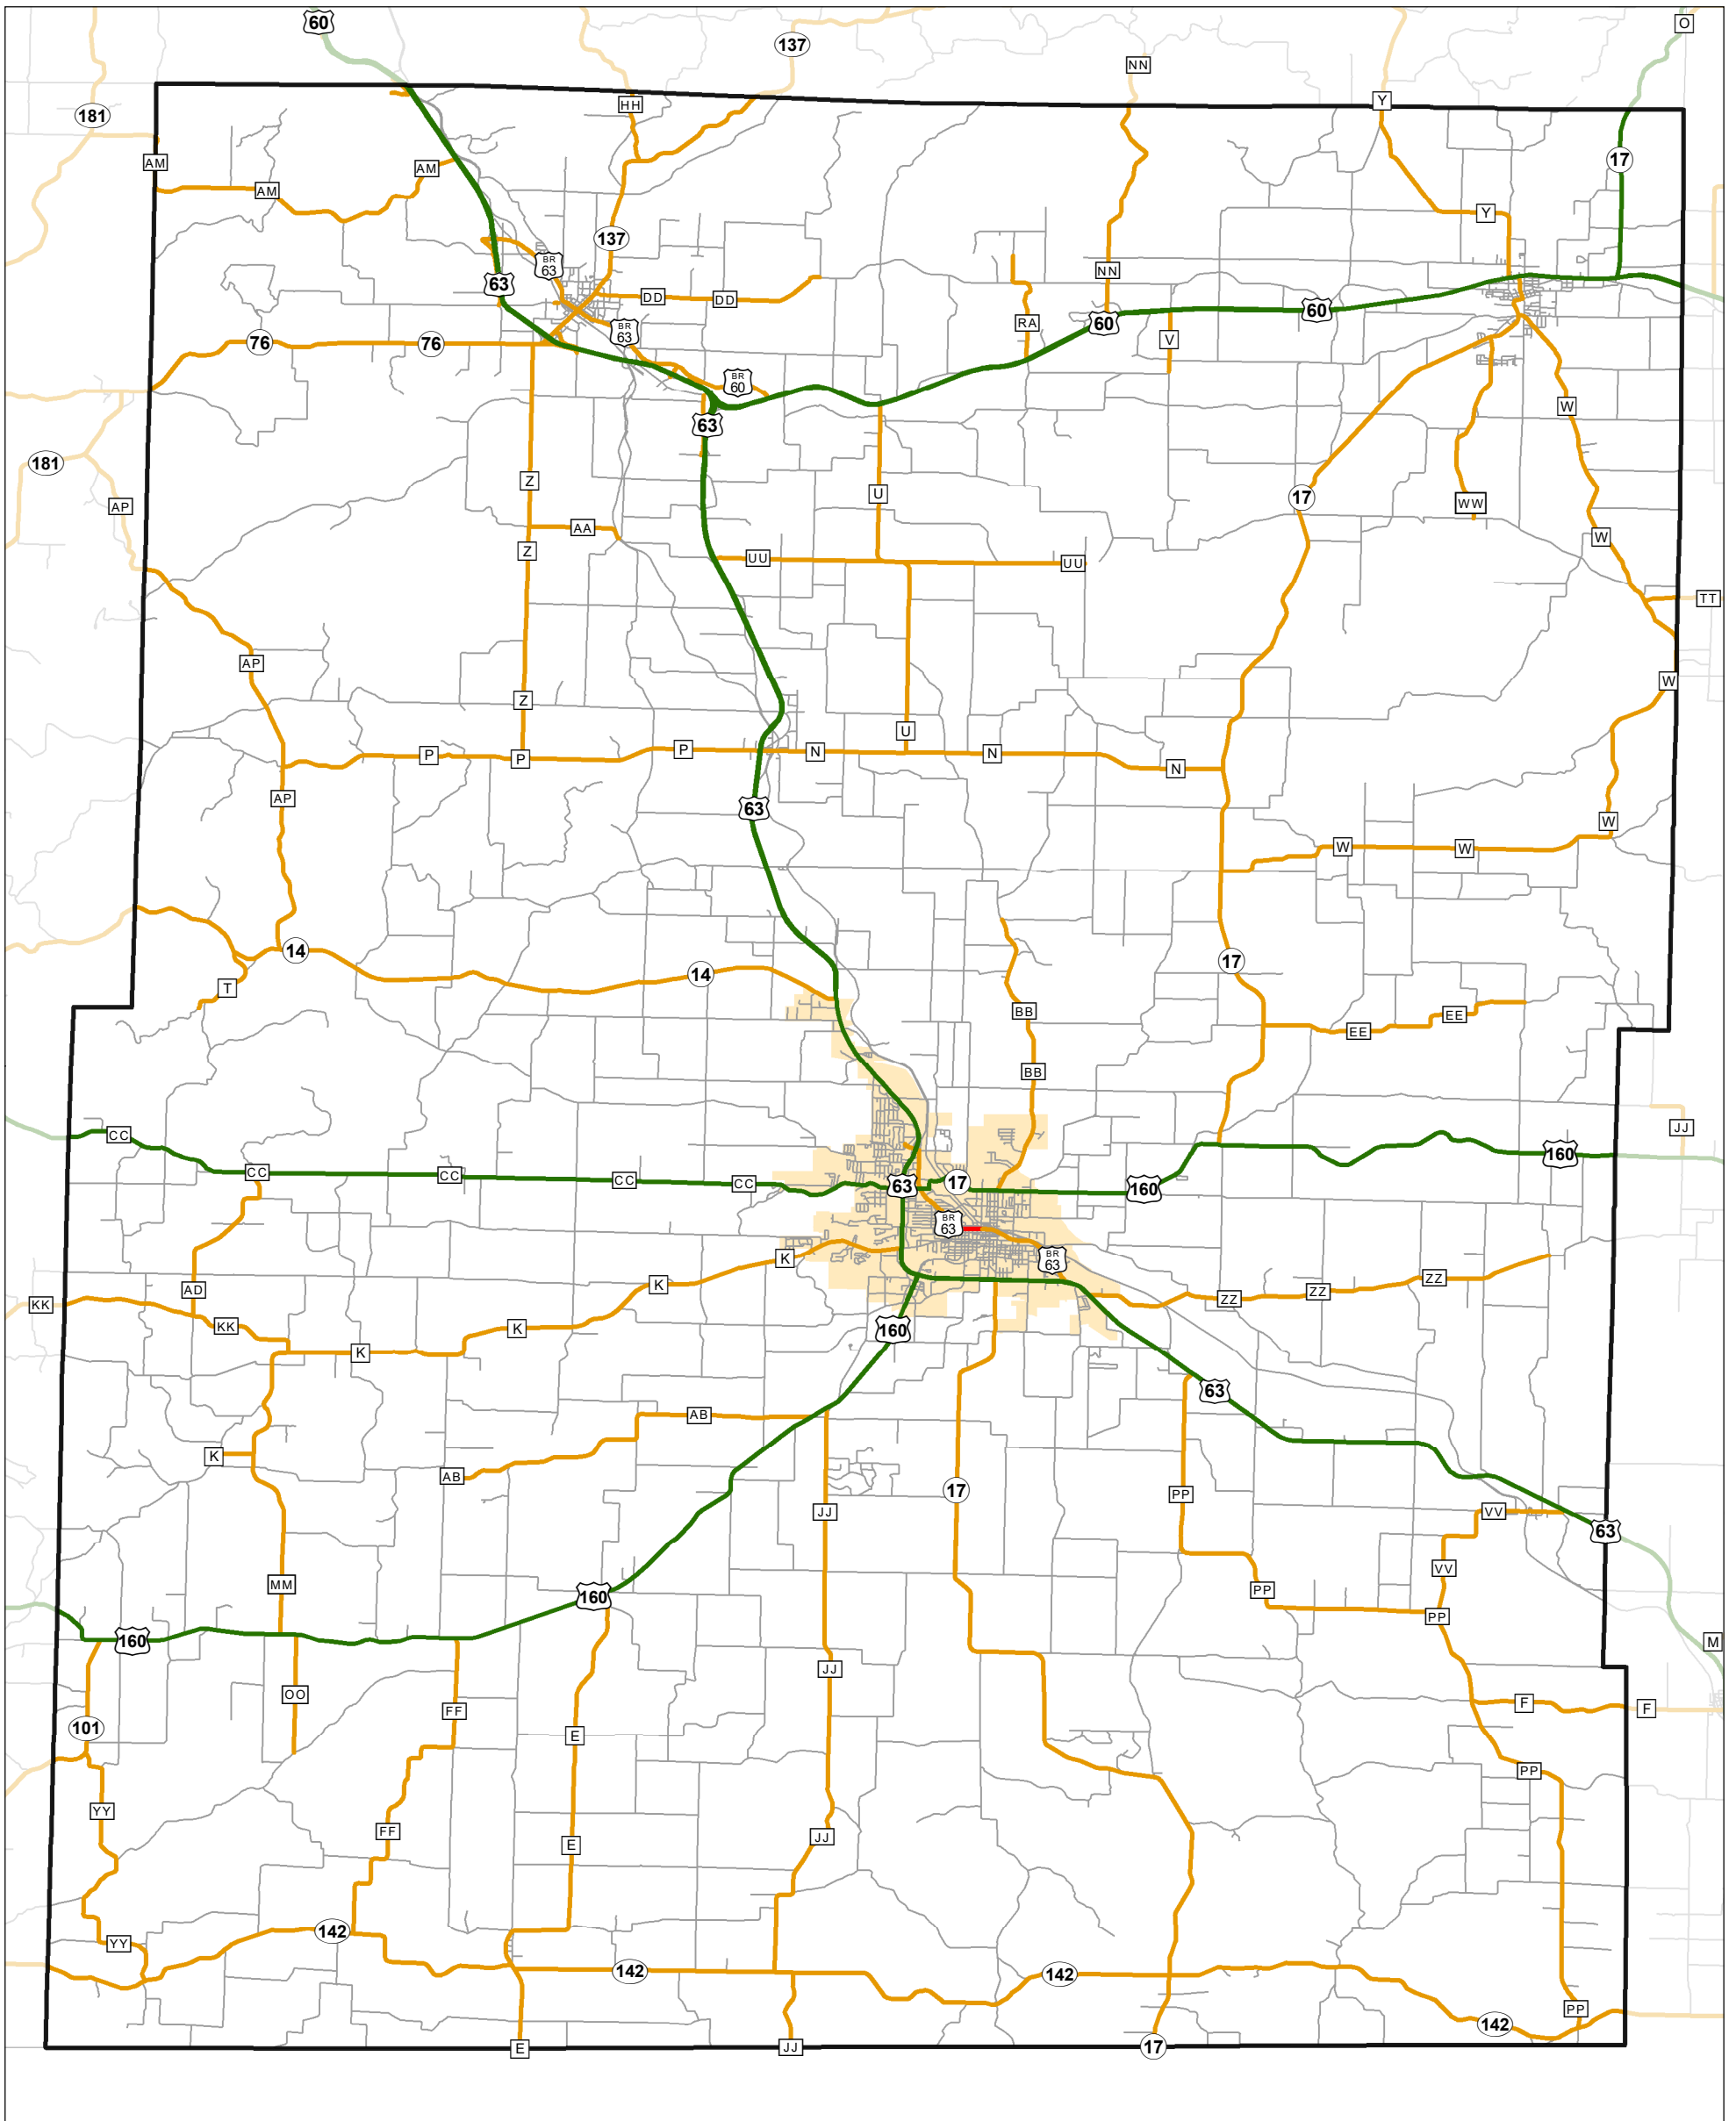

State System Classification

HOWELL COUNTY MISSOURI

State System Class	Miles
Interstate	0
Primary	102.26
Supplementary	312.345
State Marked - NOS	
Other Roads	
Urban Area	

Transportation Planning
 105 W. Capitol Ave.
 Jefferson City, MO 65102
 Phone (573) 526-5478
 Fax (573) 526-8052

April 2022