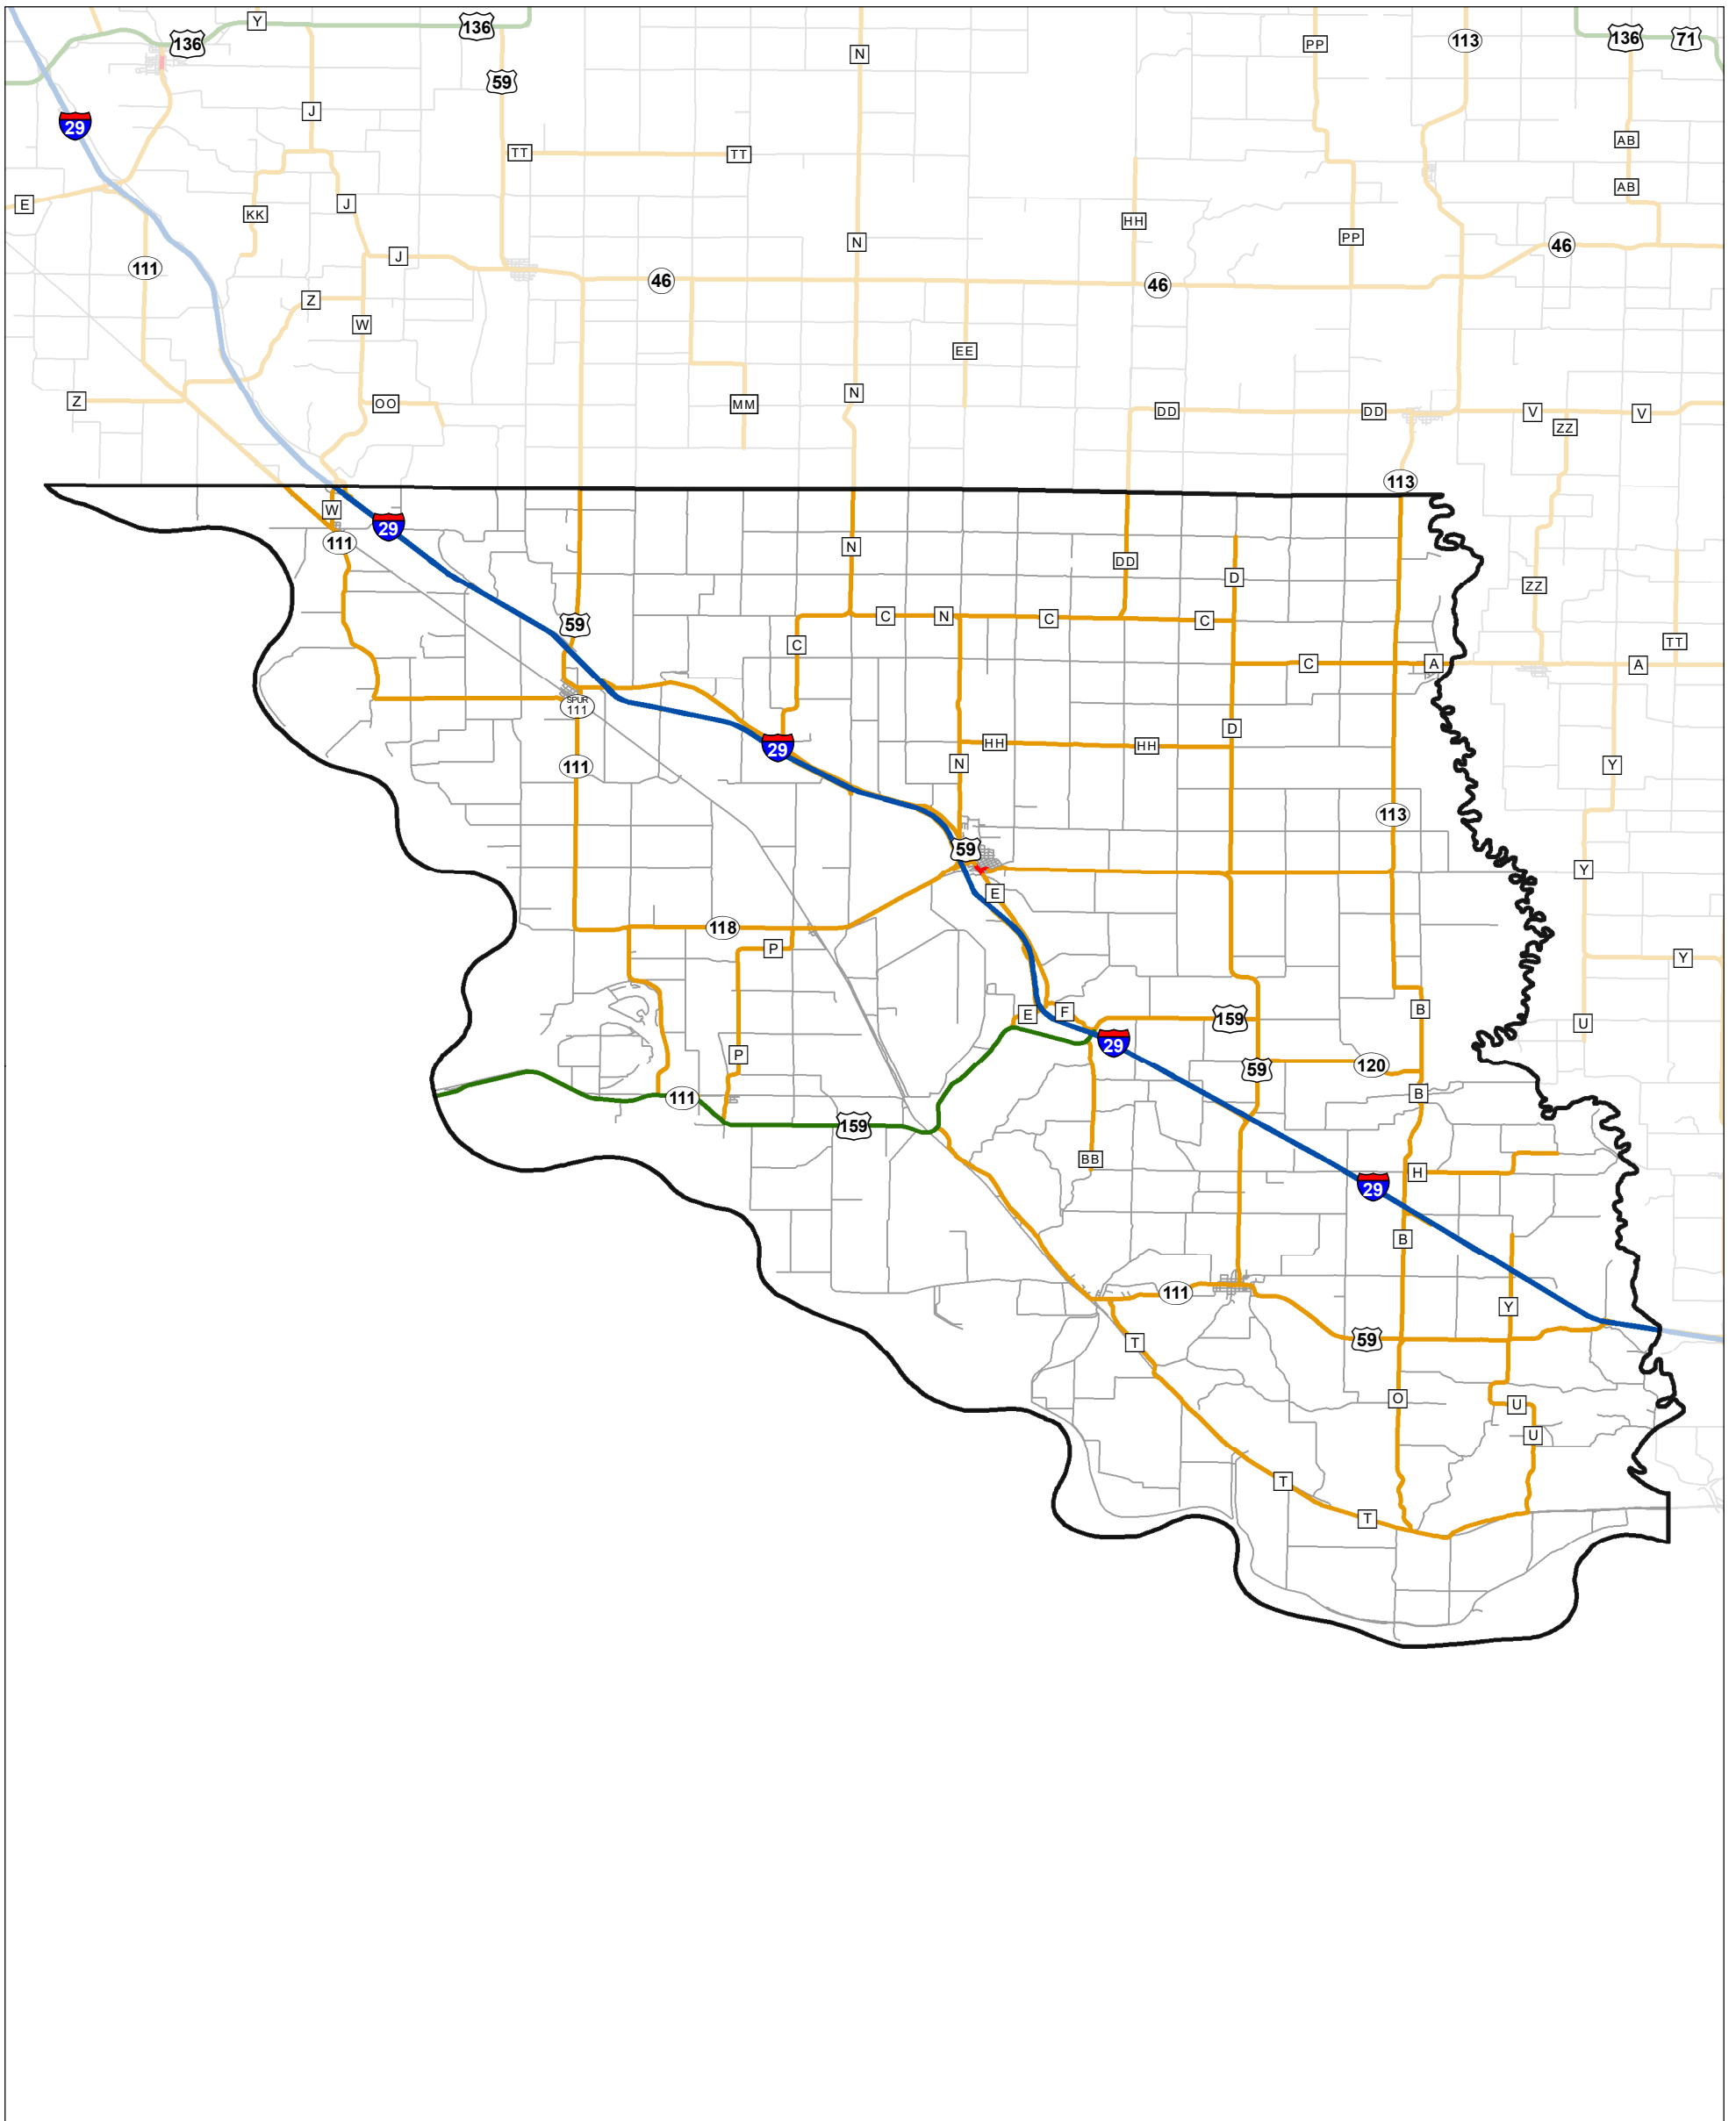

# State System Classification

## HOLT COUNTY MISSOURI

State System Class	Miles
Interstate	32.815
Primary	14.481
Supplementary	190.762
State Marked - NOS	
Other Roads	
Urban Area	

**Transportation Planning**  
 105 W. Capitol Ave.  
 Jefferson City, MO 65102  
 Phone (573) 526-5478  
 Fax (573) 526-8052