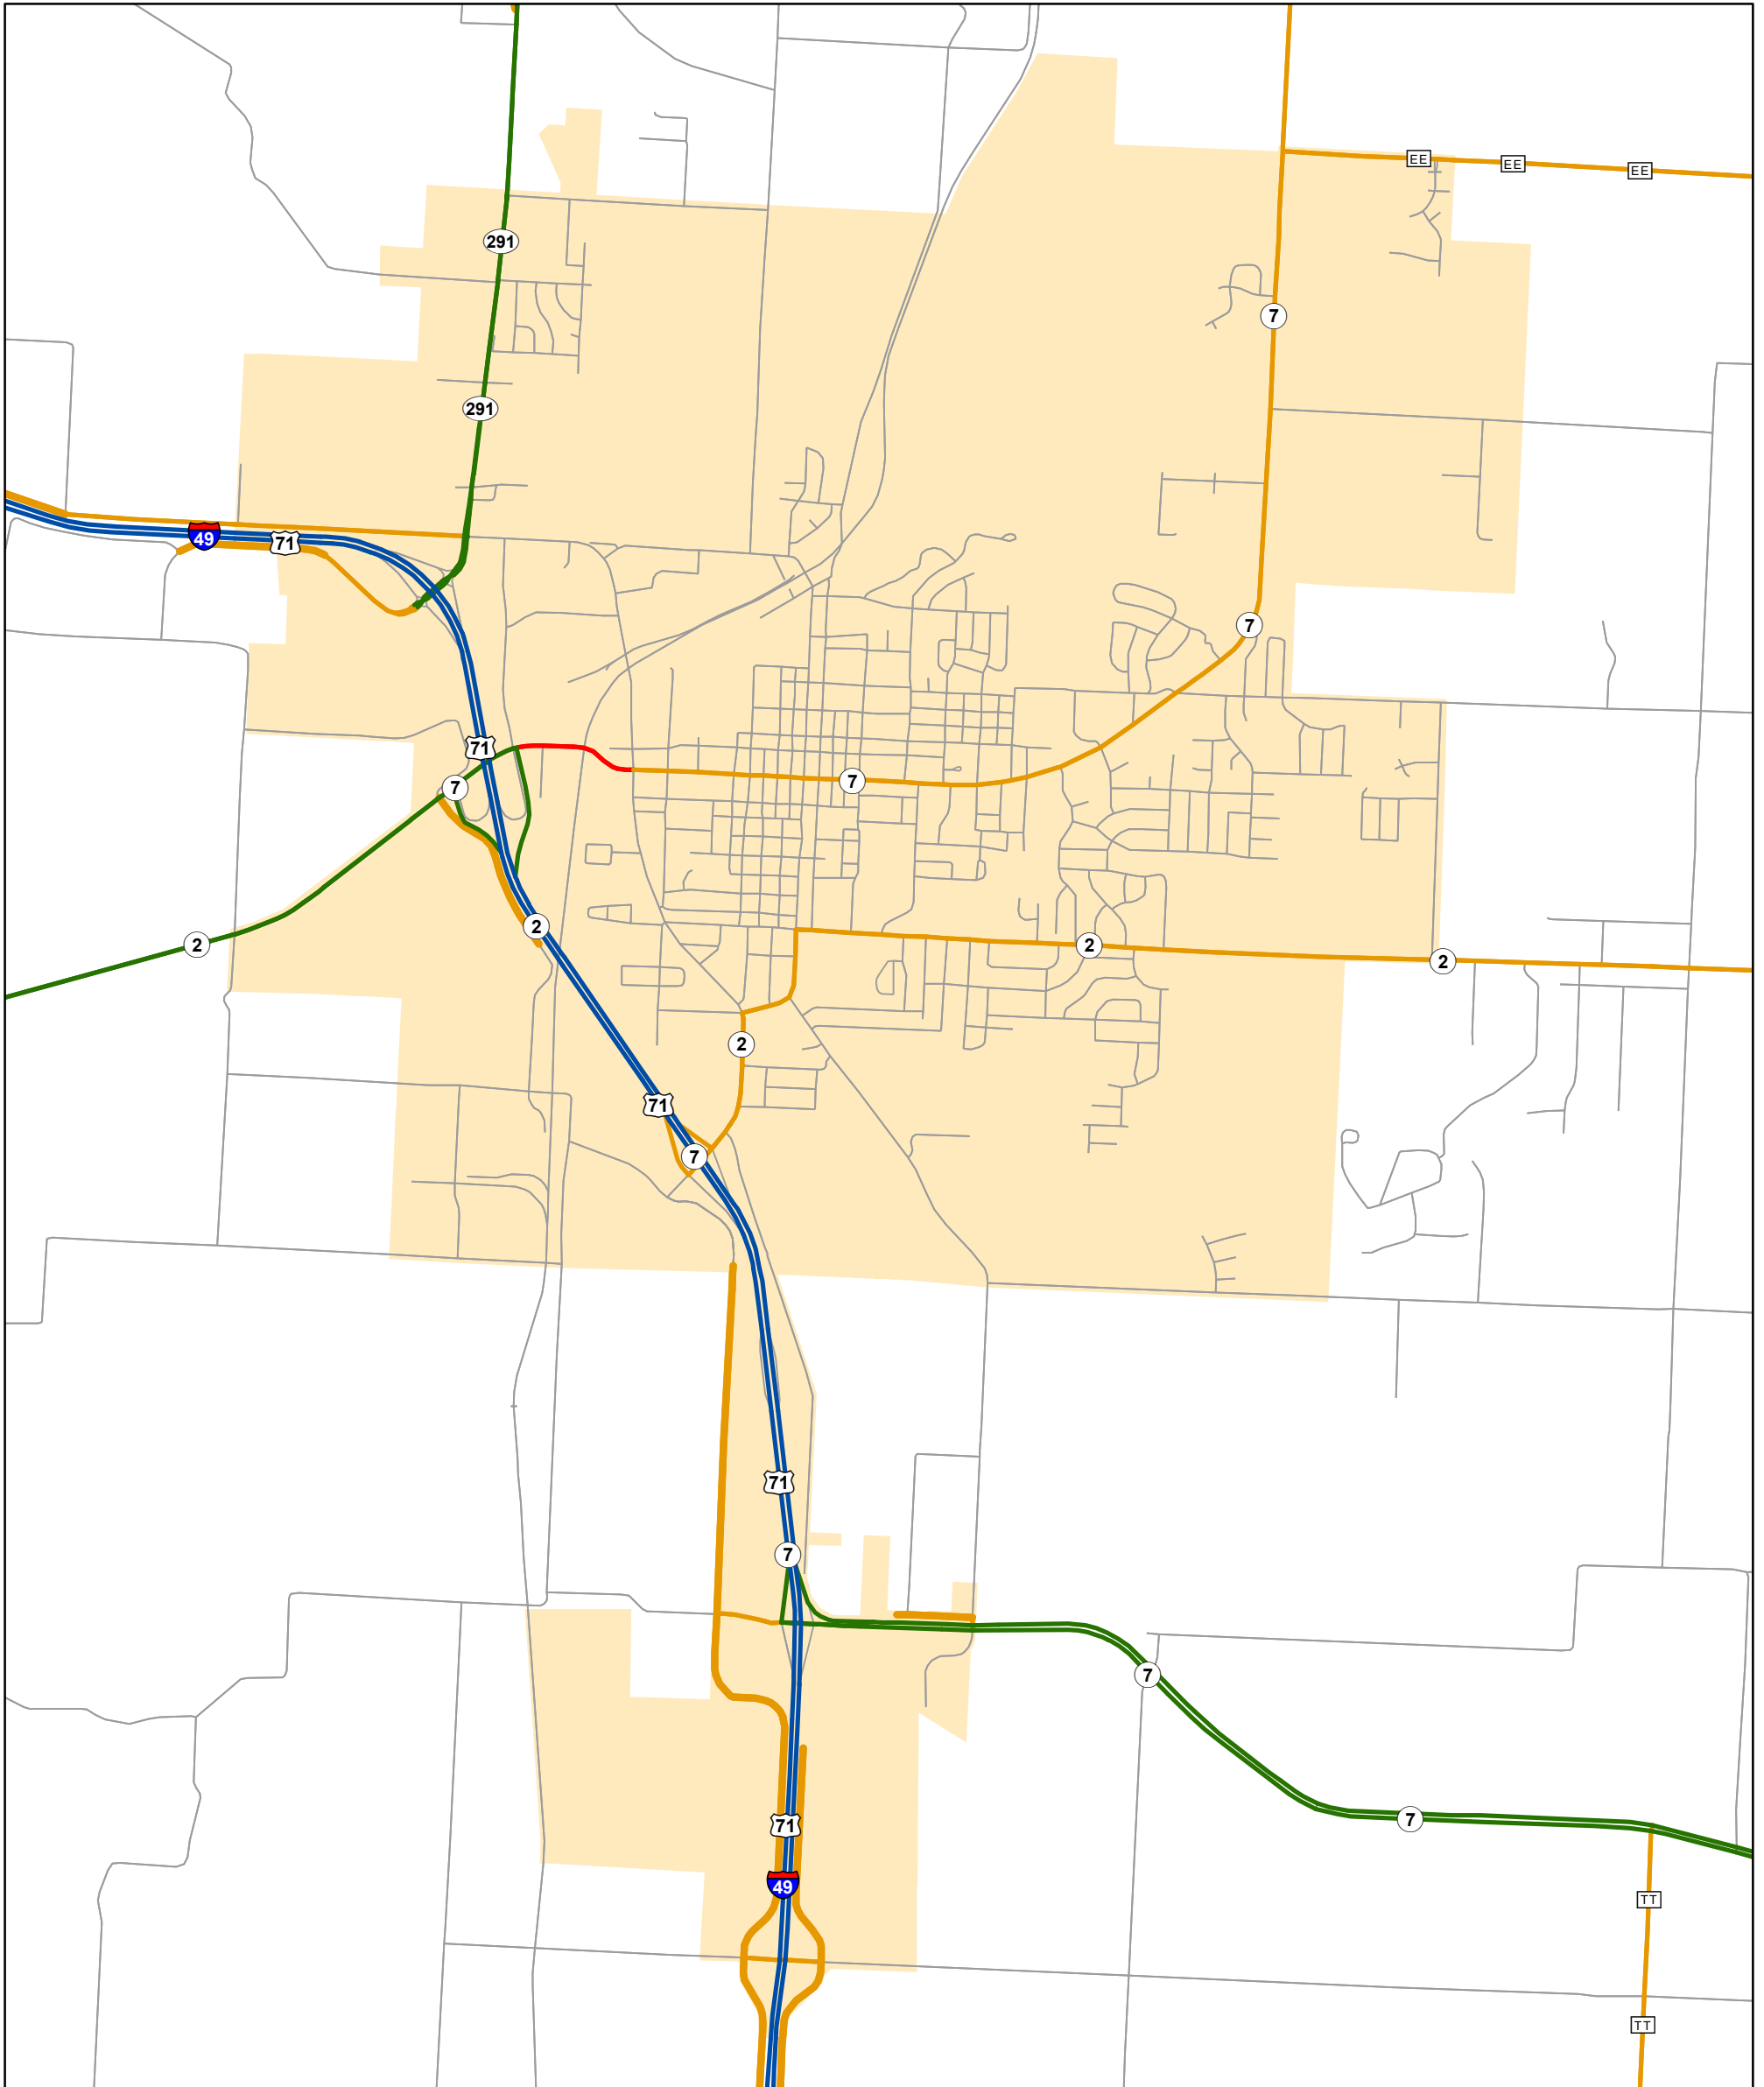

State System Urban Area

HARRISONVILLE, MISSOURI

105 W. Capitol Ave.
Jefferson City, MO 65102
Phone (573) 526-5478
Fax (573) 526-8052

April 2022

State System Class	Miles
Interstate	5.093
Primary	3.285
Supplementary	12.742
State Marked - NOS	
Other Roads	
Urban Area	