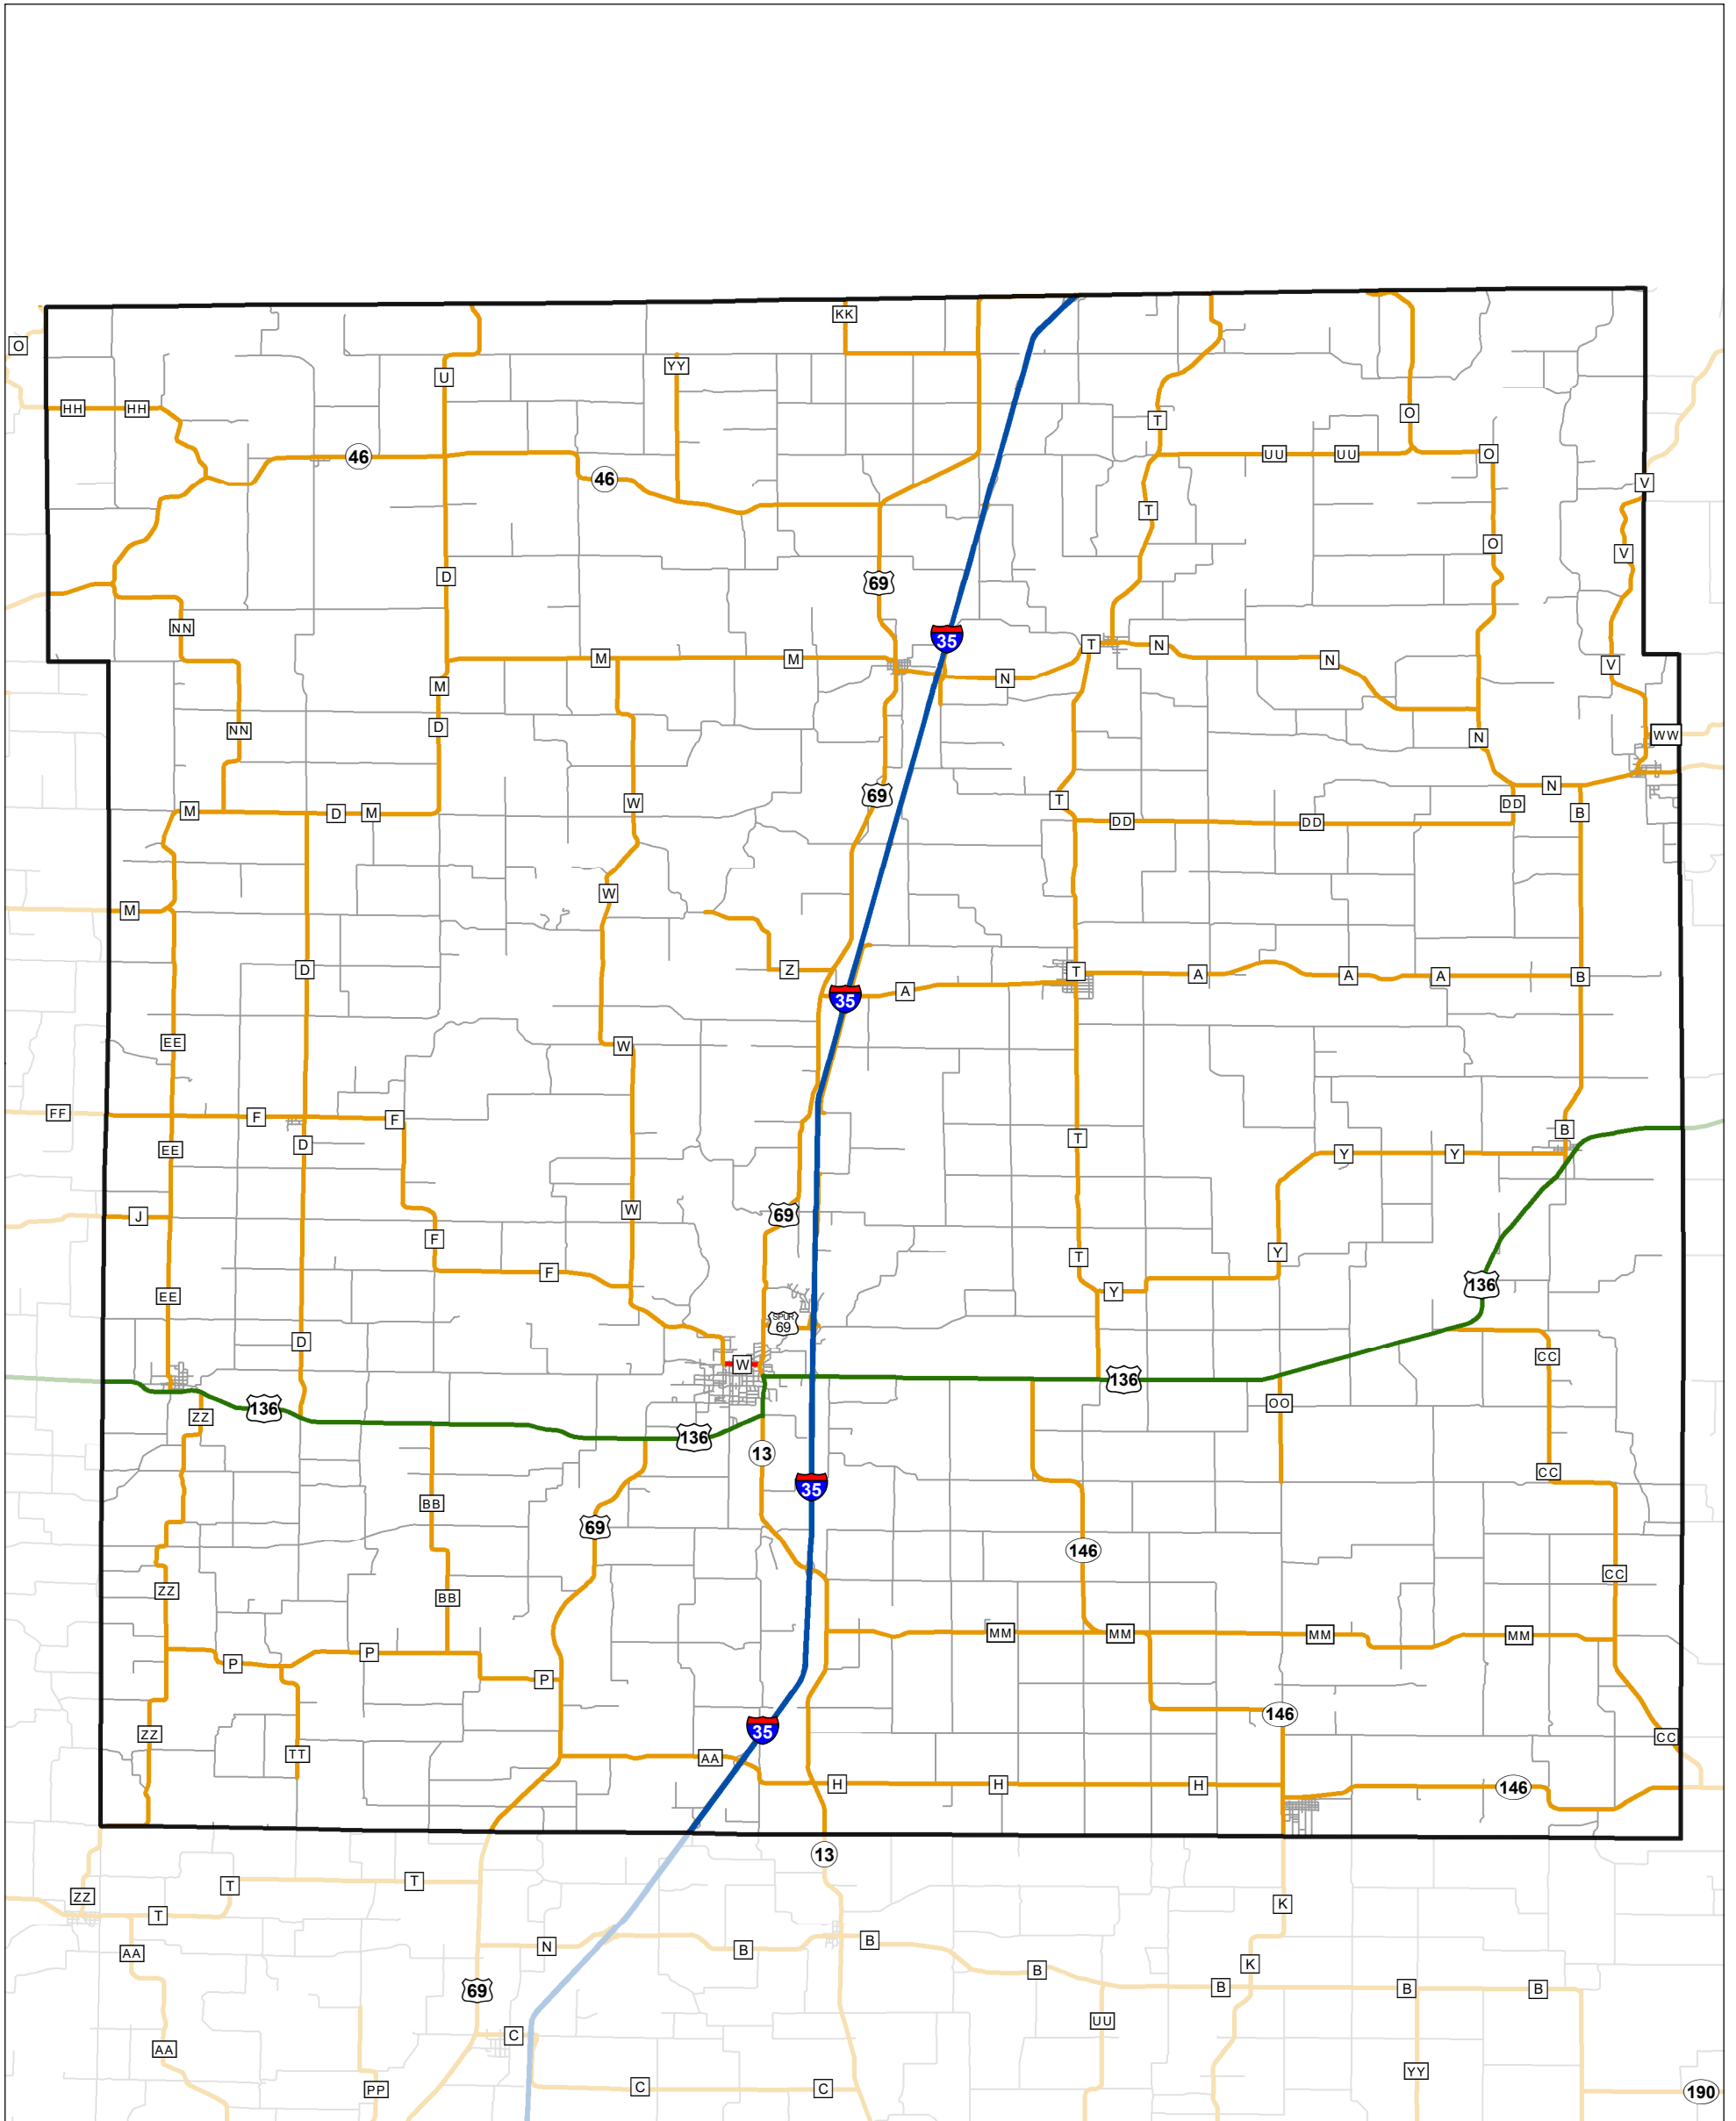

State System Classification

HARRISON COUNTY MISSOURI

State System Class	Miles
Interstate	31.423
Primary	27.646
Supplementary	327.577
State Marked - NOS	
Other Roads	
Urban Area	

Transportation Planning
 105 W. Capitol Ave.
 Jefferson City, MO 65102
 Phone (573) 526-5478
 Fax (573) 526-8052