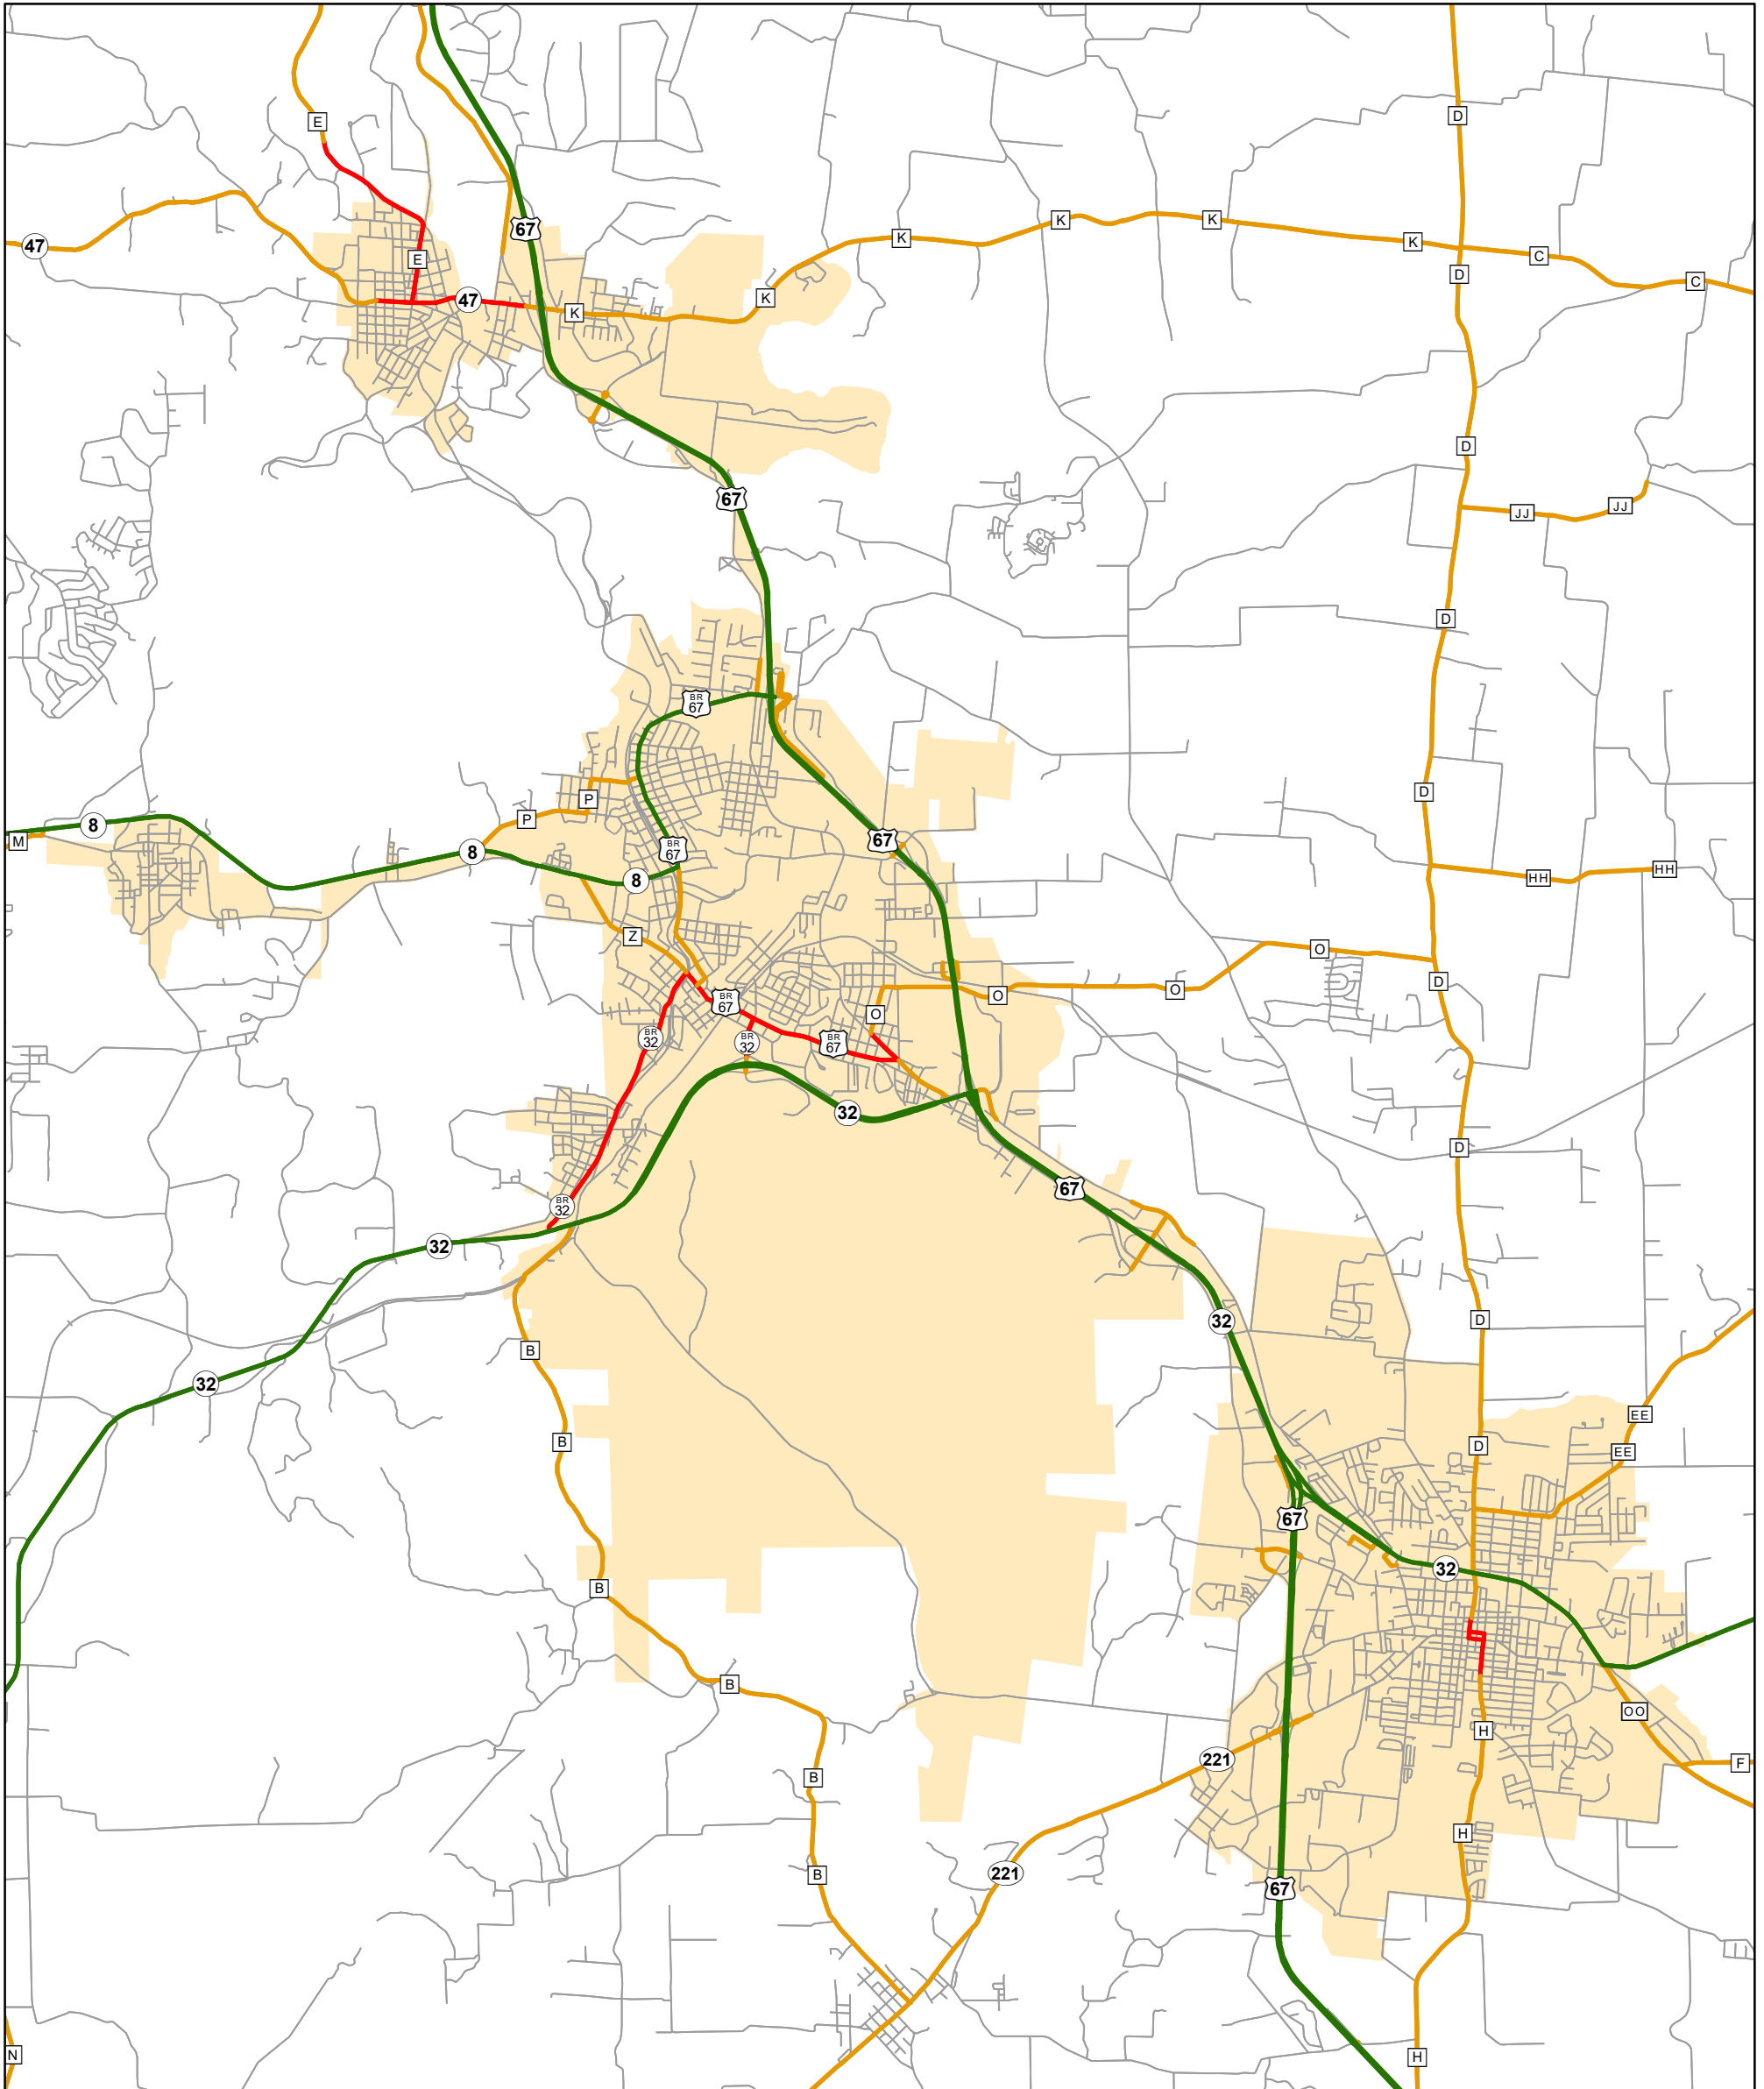

State System Urban Area

FARMINGTON, MISSOURI

105 W. Capitol Ave.
Jefferson City, MO 65102
Phone (573) 526-5478
Fax (573) 526-8052

April 2022

State System Class	Miles
Interstate	0
Primary	28.243
Supplementary	21.279
State Marked - NOS	
Other Roads	
Urban Area	