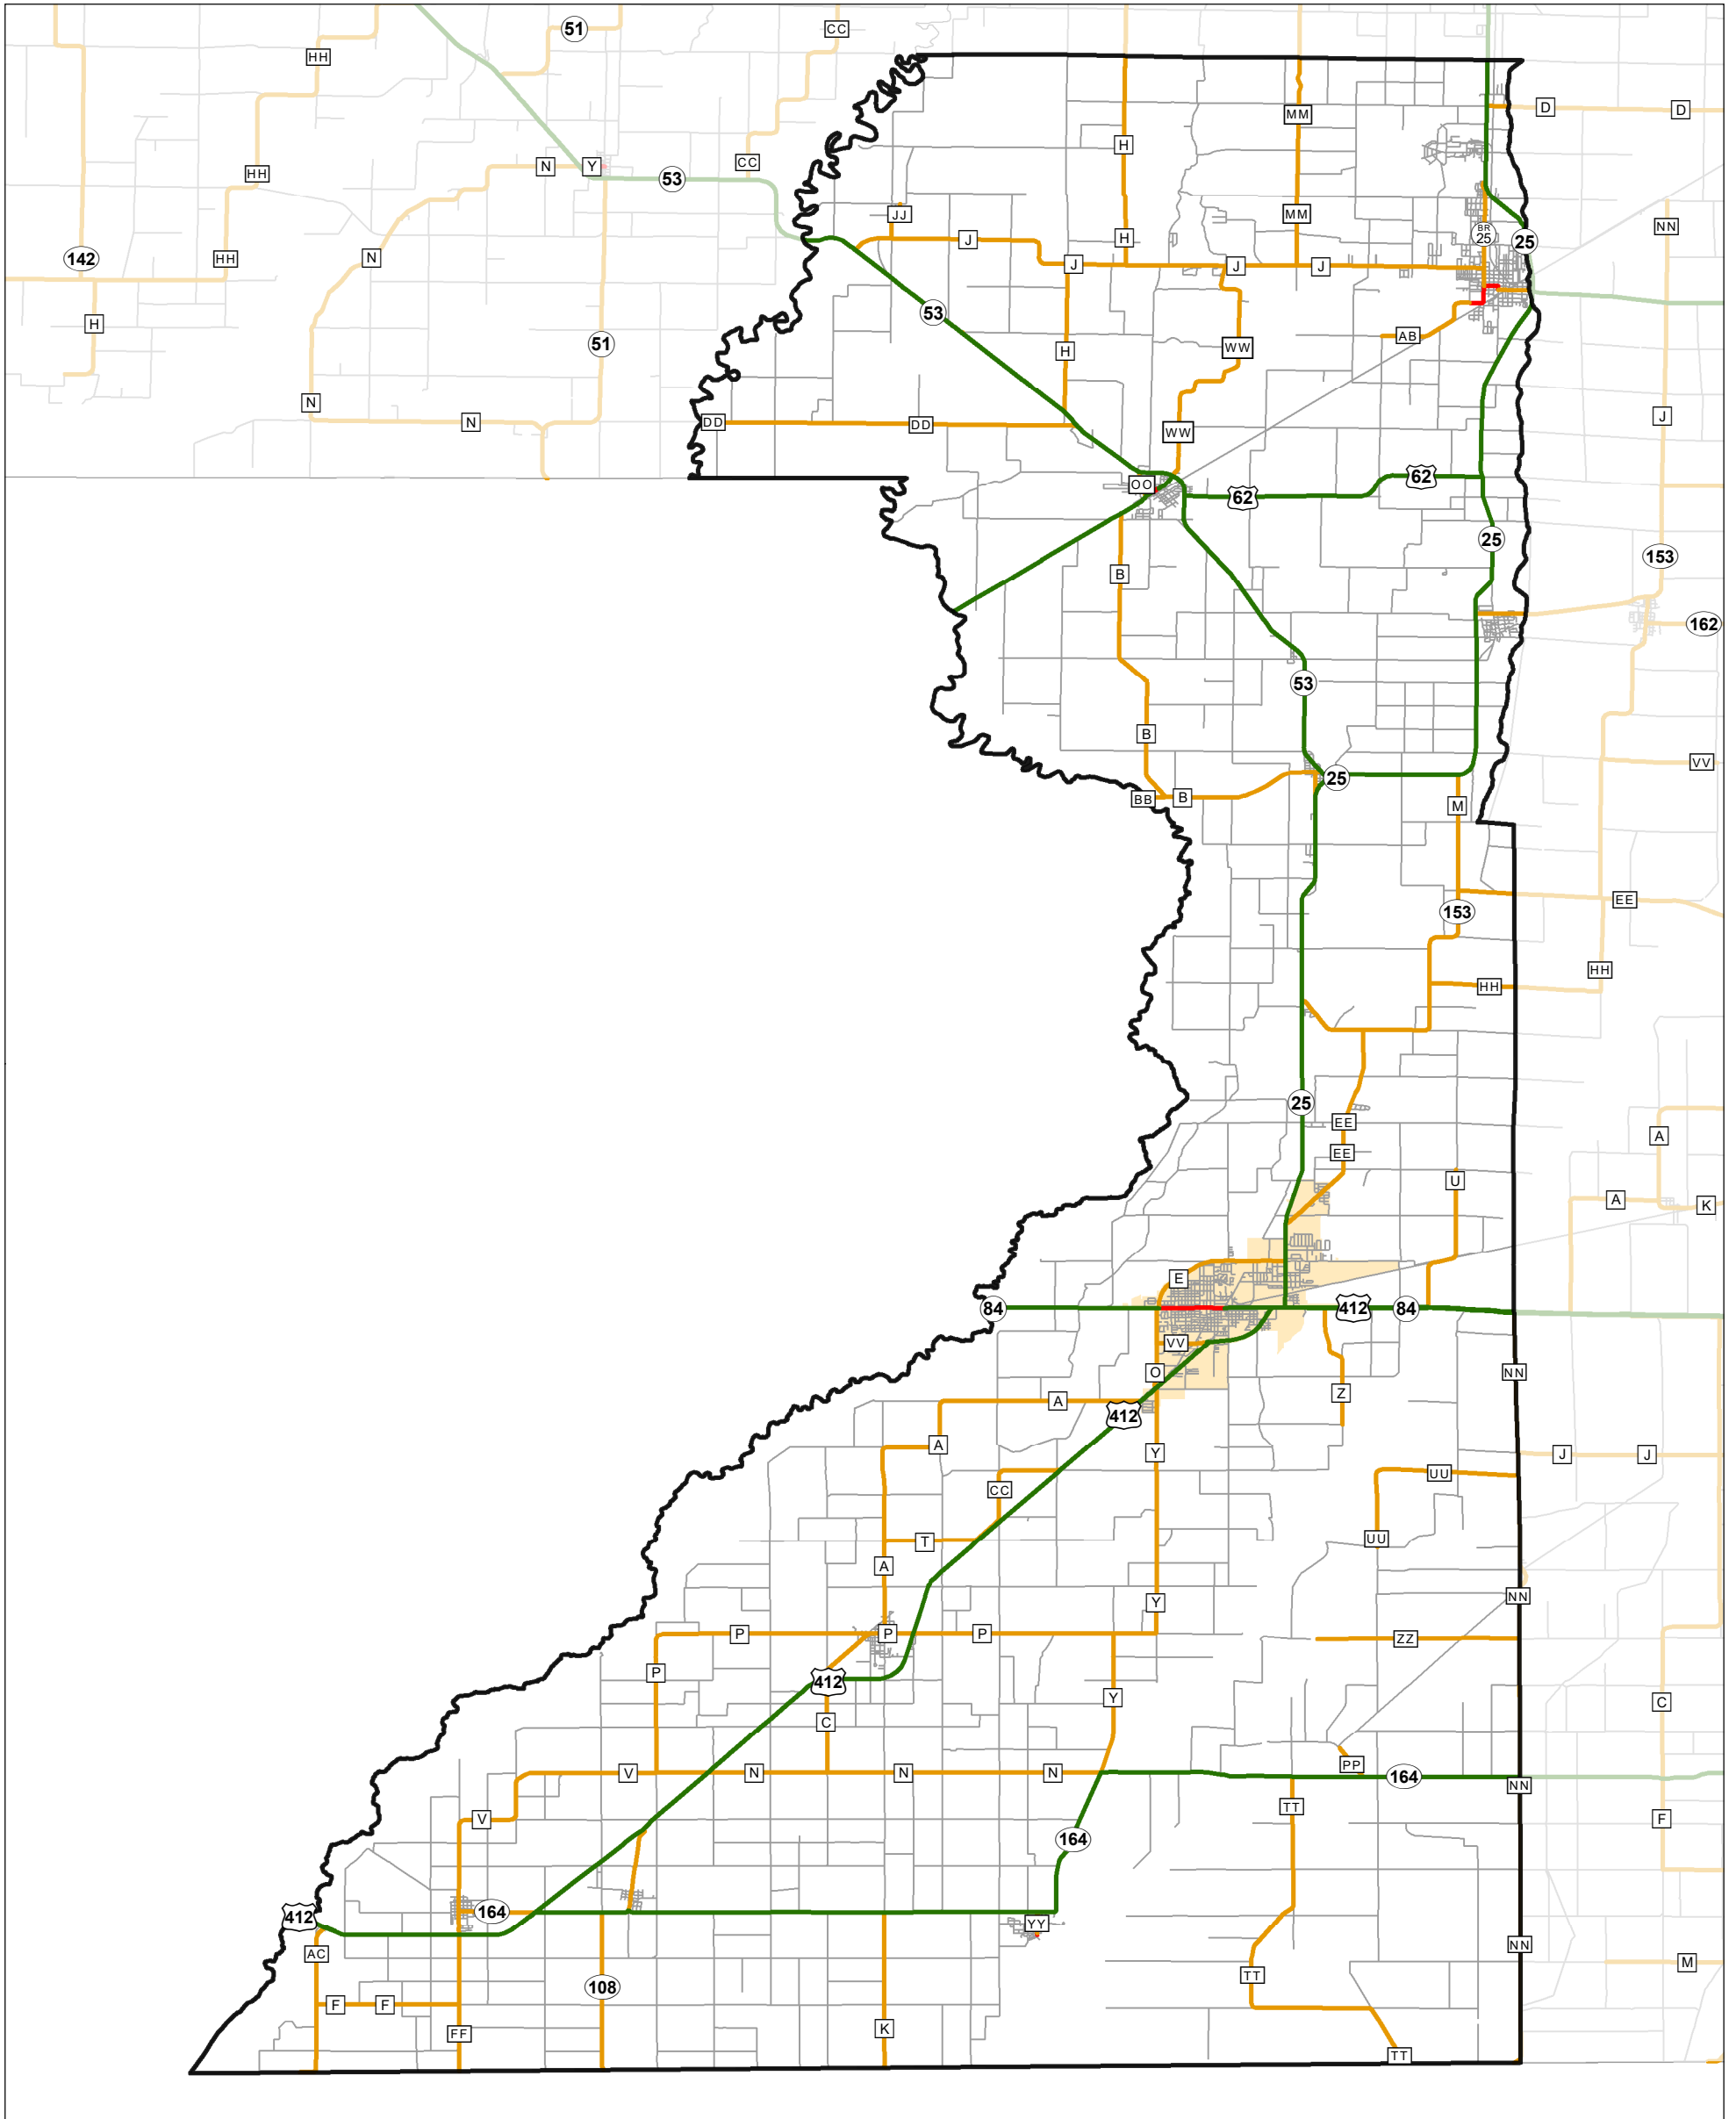

State System Classification

DUNKLIN COUNTY MISSOURI

State System Class	Miles
Interstate	0
Primary	106.388
Supplementary	184.883
State Marked - NOS	
Other Roads	
Urban Area	

Transportation Planning
 105 W. Capitol Ave.
 Jefferson City, MO 65102
 Phone (573) 526-5478
 Fax (573) 526-8052