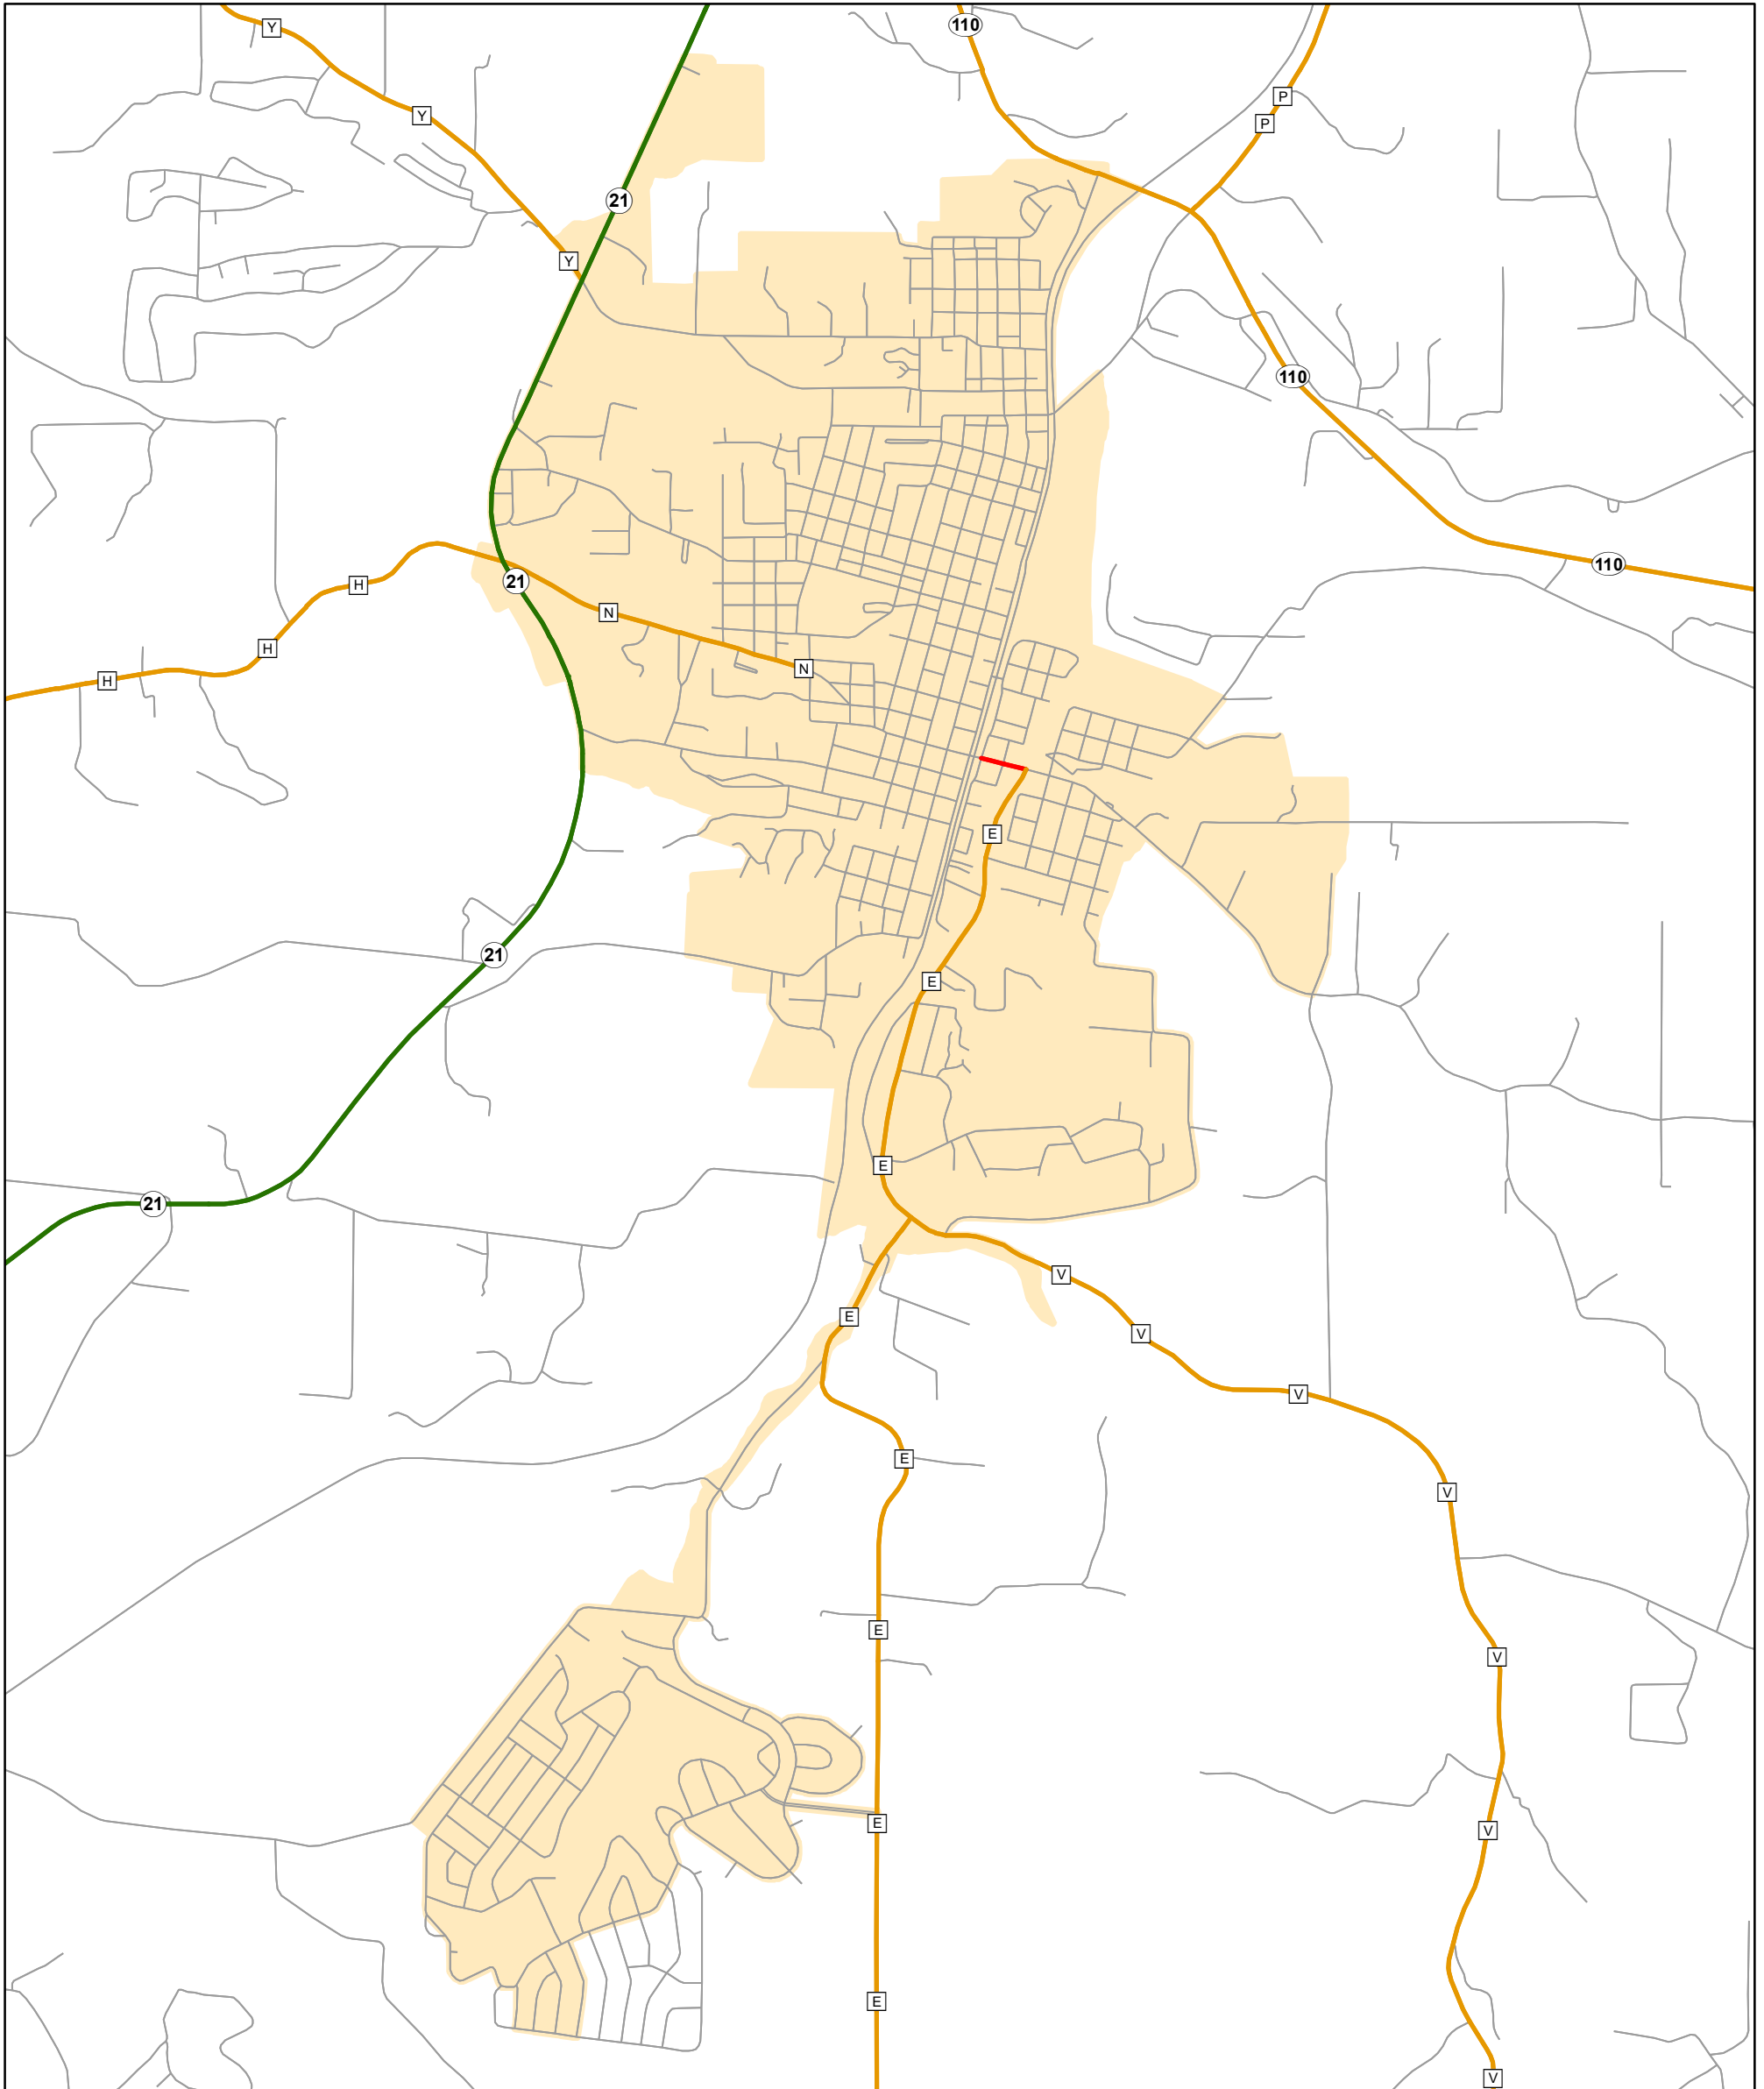

State System Urban Area

DE SOTO, MISSOURI

105 W. Capitol Ave.
Jefferson City, MO 65102
Phone (573) 526-5478
Fax (573) 526-8052

April 2022

State System Class	Miles
Interstate	0
Primary	2.203
Supplementary	3.758
State Marked - NOS	
Other Roads	
Urban Area	