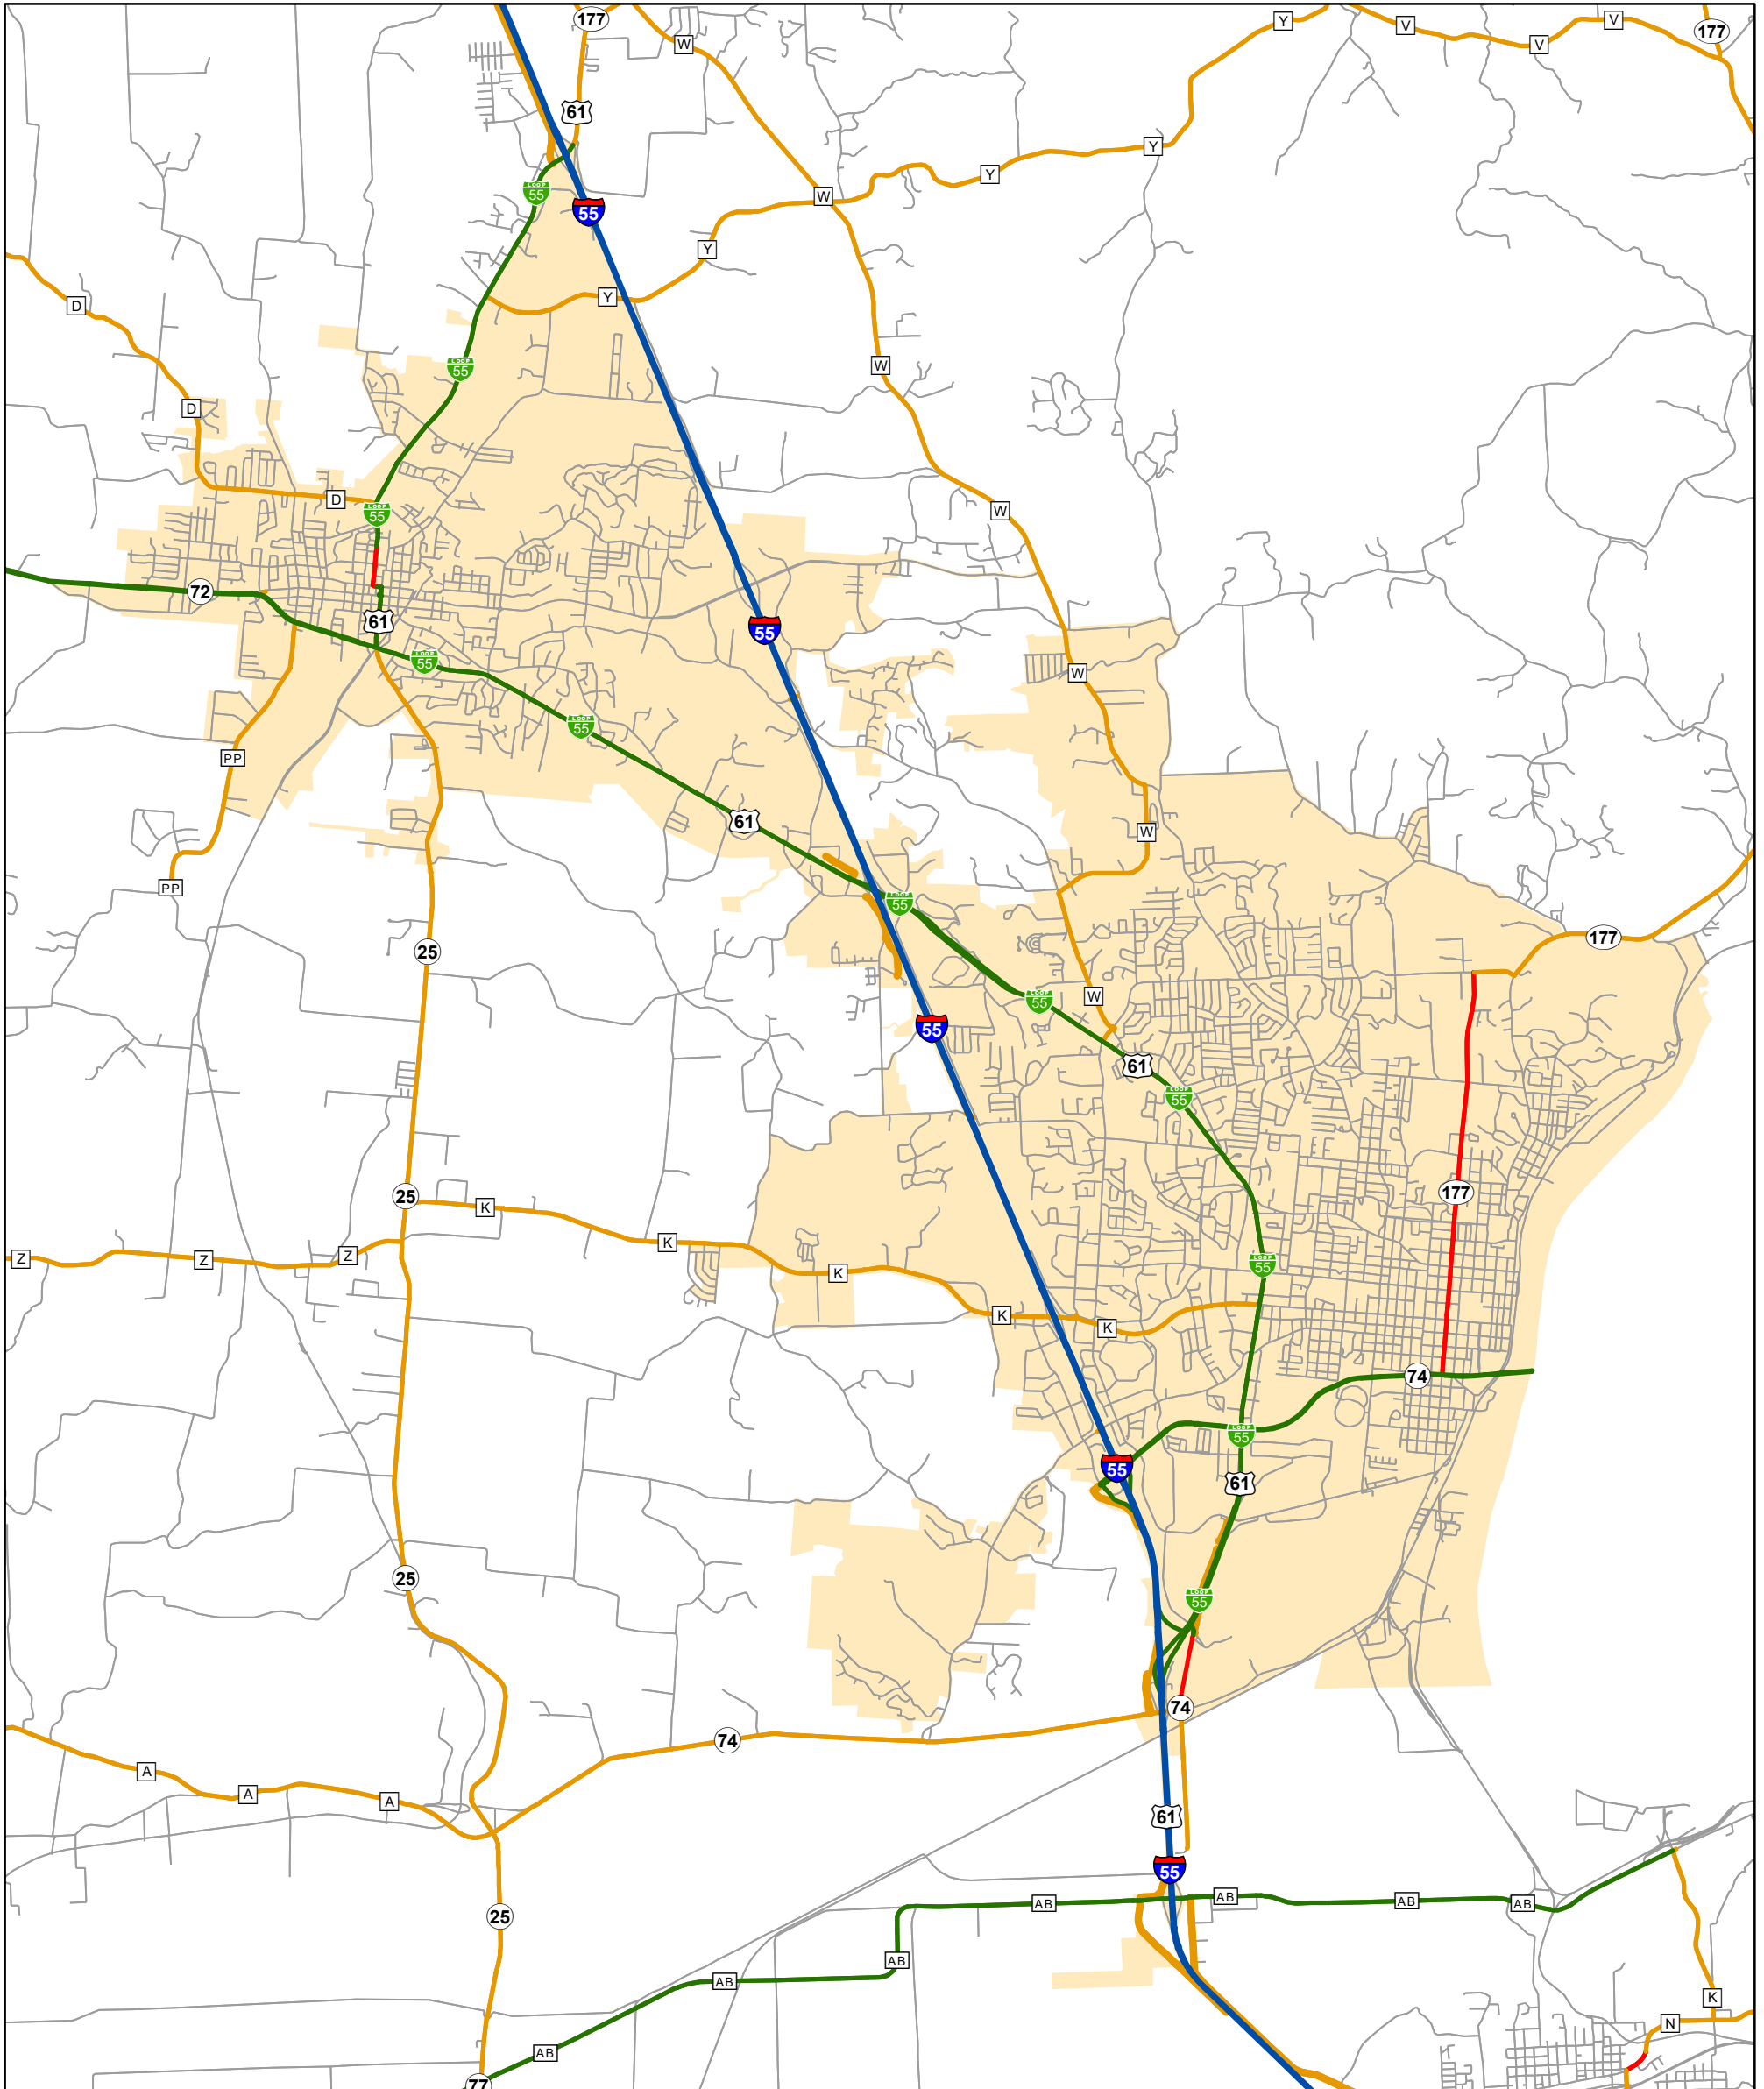

State System Urban Area

CAPE GIRARDEAU, MISSOURI

105 W. Capitol Ave.
Jefferson City, MO 65102
Phone (573) 526-5478
Fax (573) 526-8052

April 2022

State System Class	Miles
Interstate	14.486
Primary	22.312
Supplementary	20.814
State Marked - NOS	
Other Roads	
Urban Area	