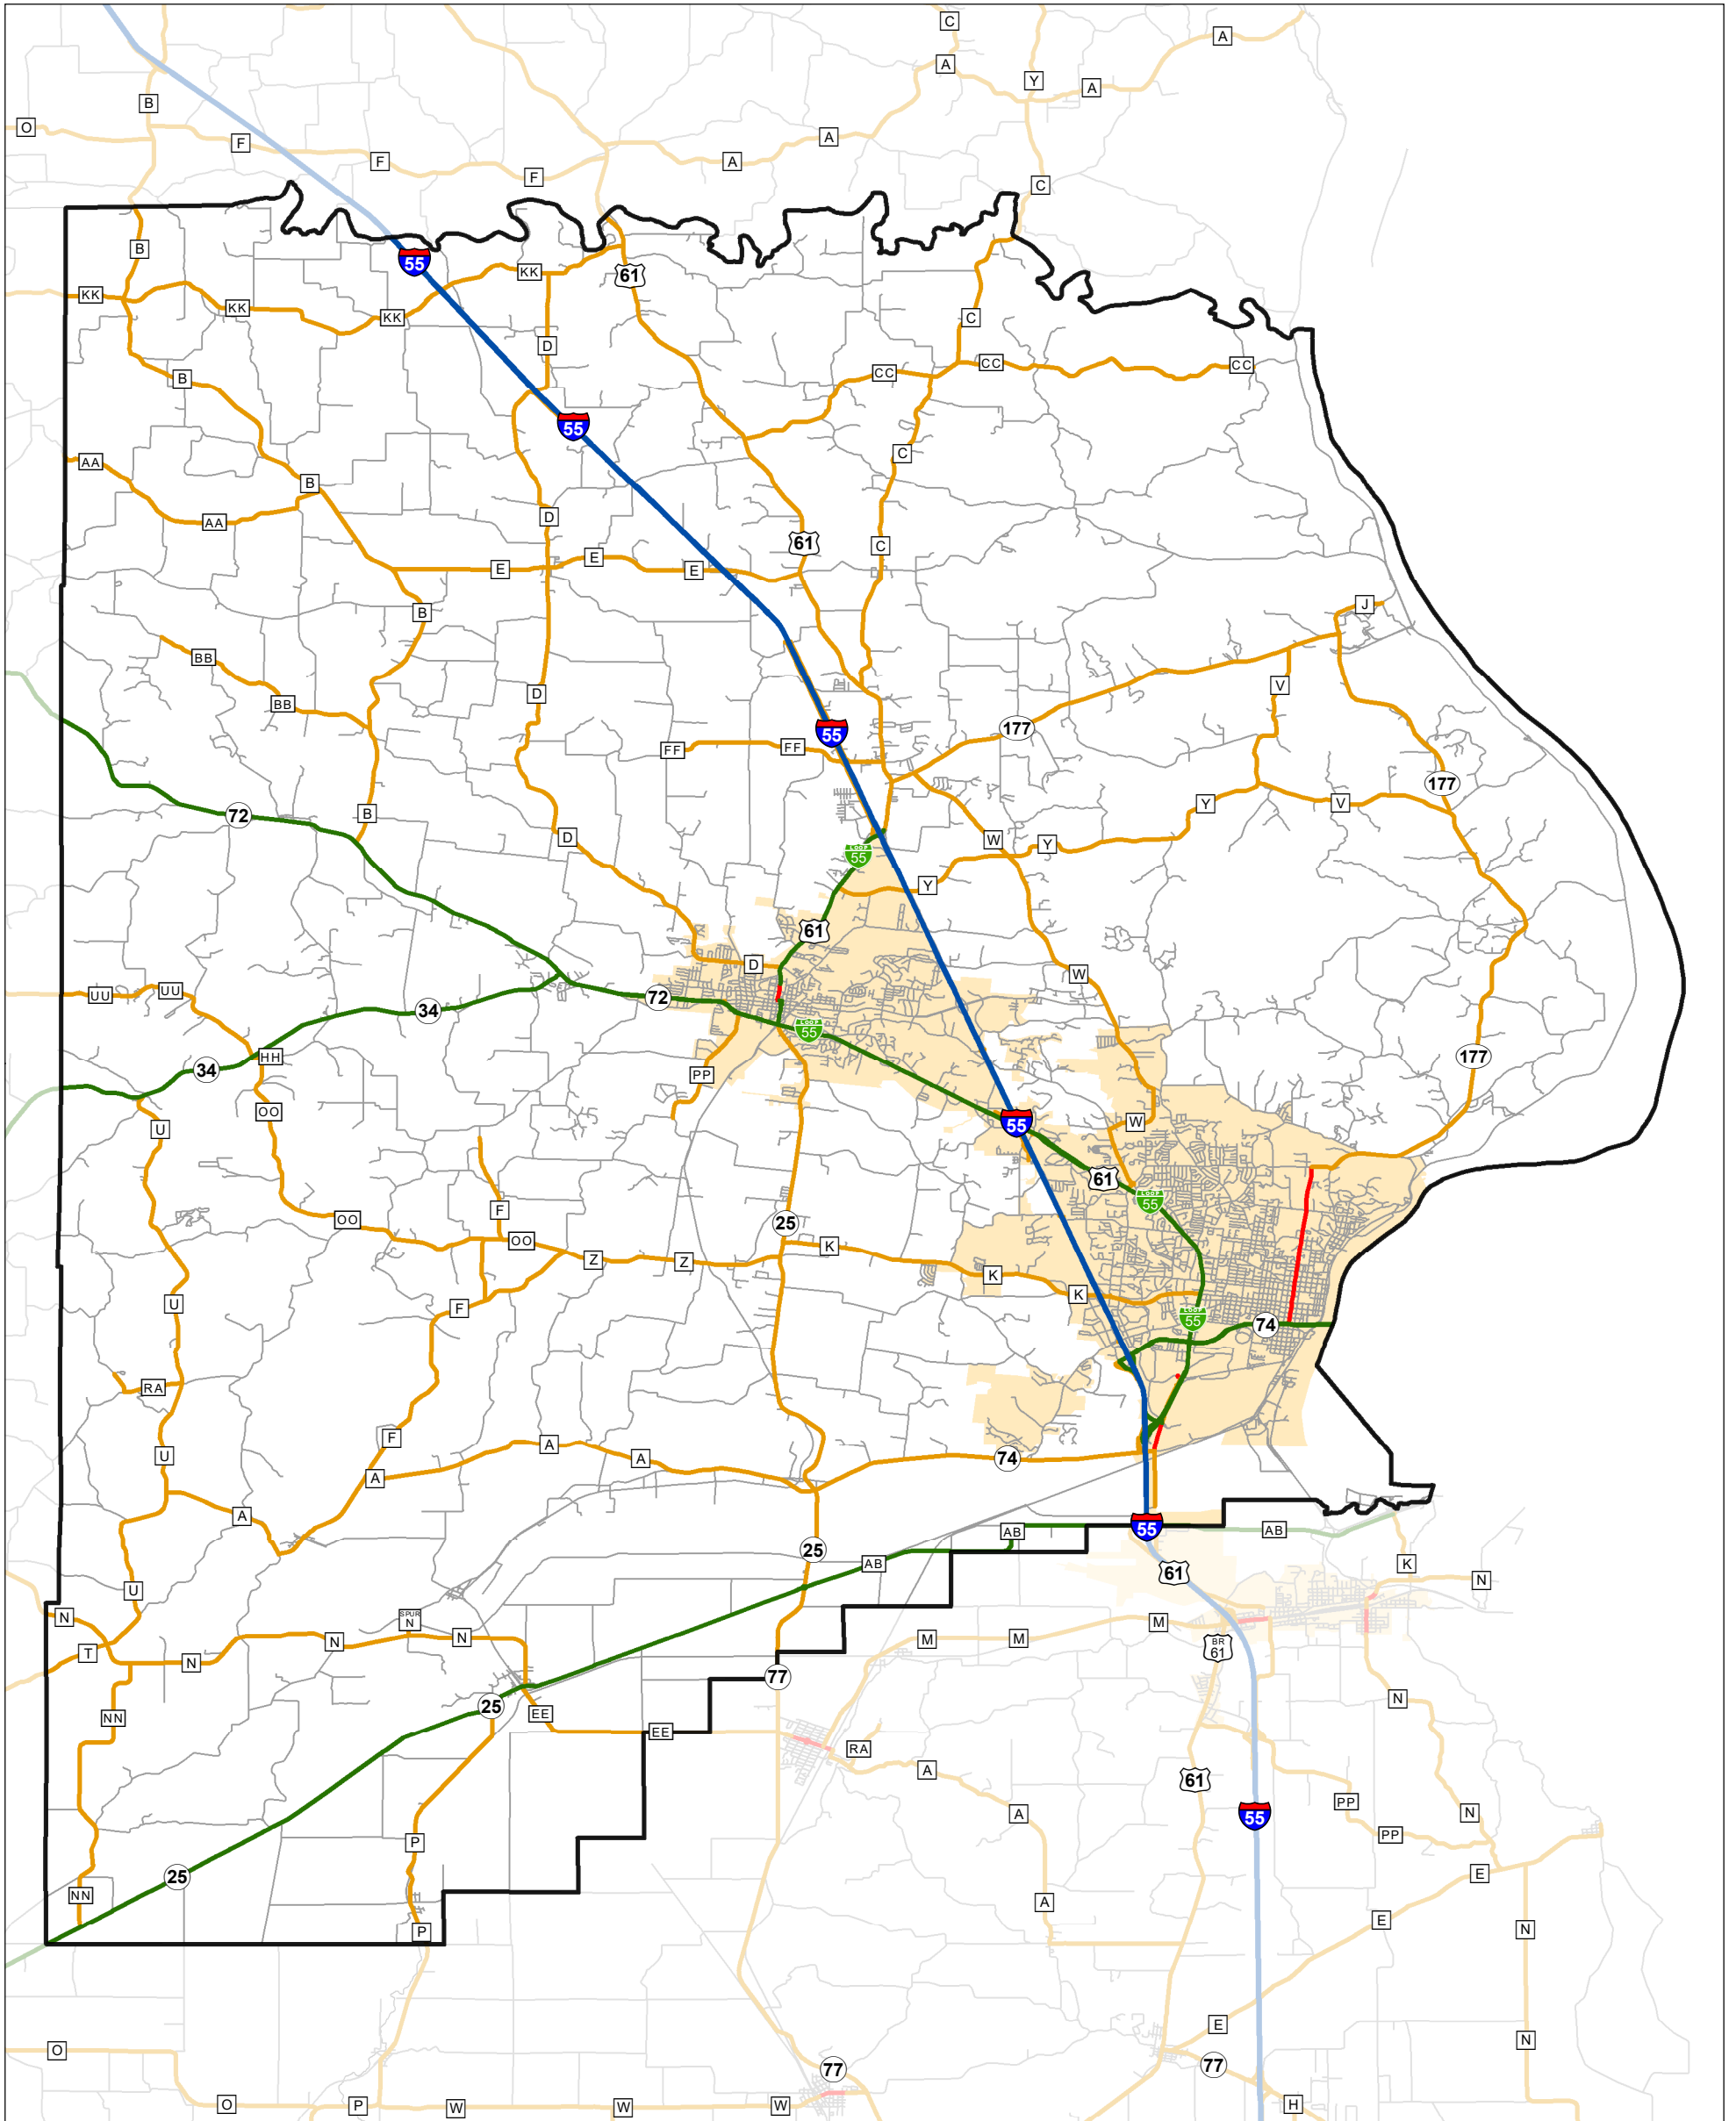

State System Classification

CAPE GIRARDEAU COUNTY MISSOURI

State System Class	Miles
Interstate	27.251
Primary	59.329
Supplementary	243.495
State Marked - NOS	
Other Roads	
Urban Area	

Transportation Planning
 105 W. Capitol Ave.
 Jefferson City, MO 65102
 Phone (573) 526-5478
 Fax (573) 526-8052

April 2022