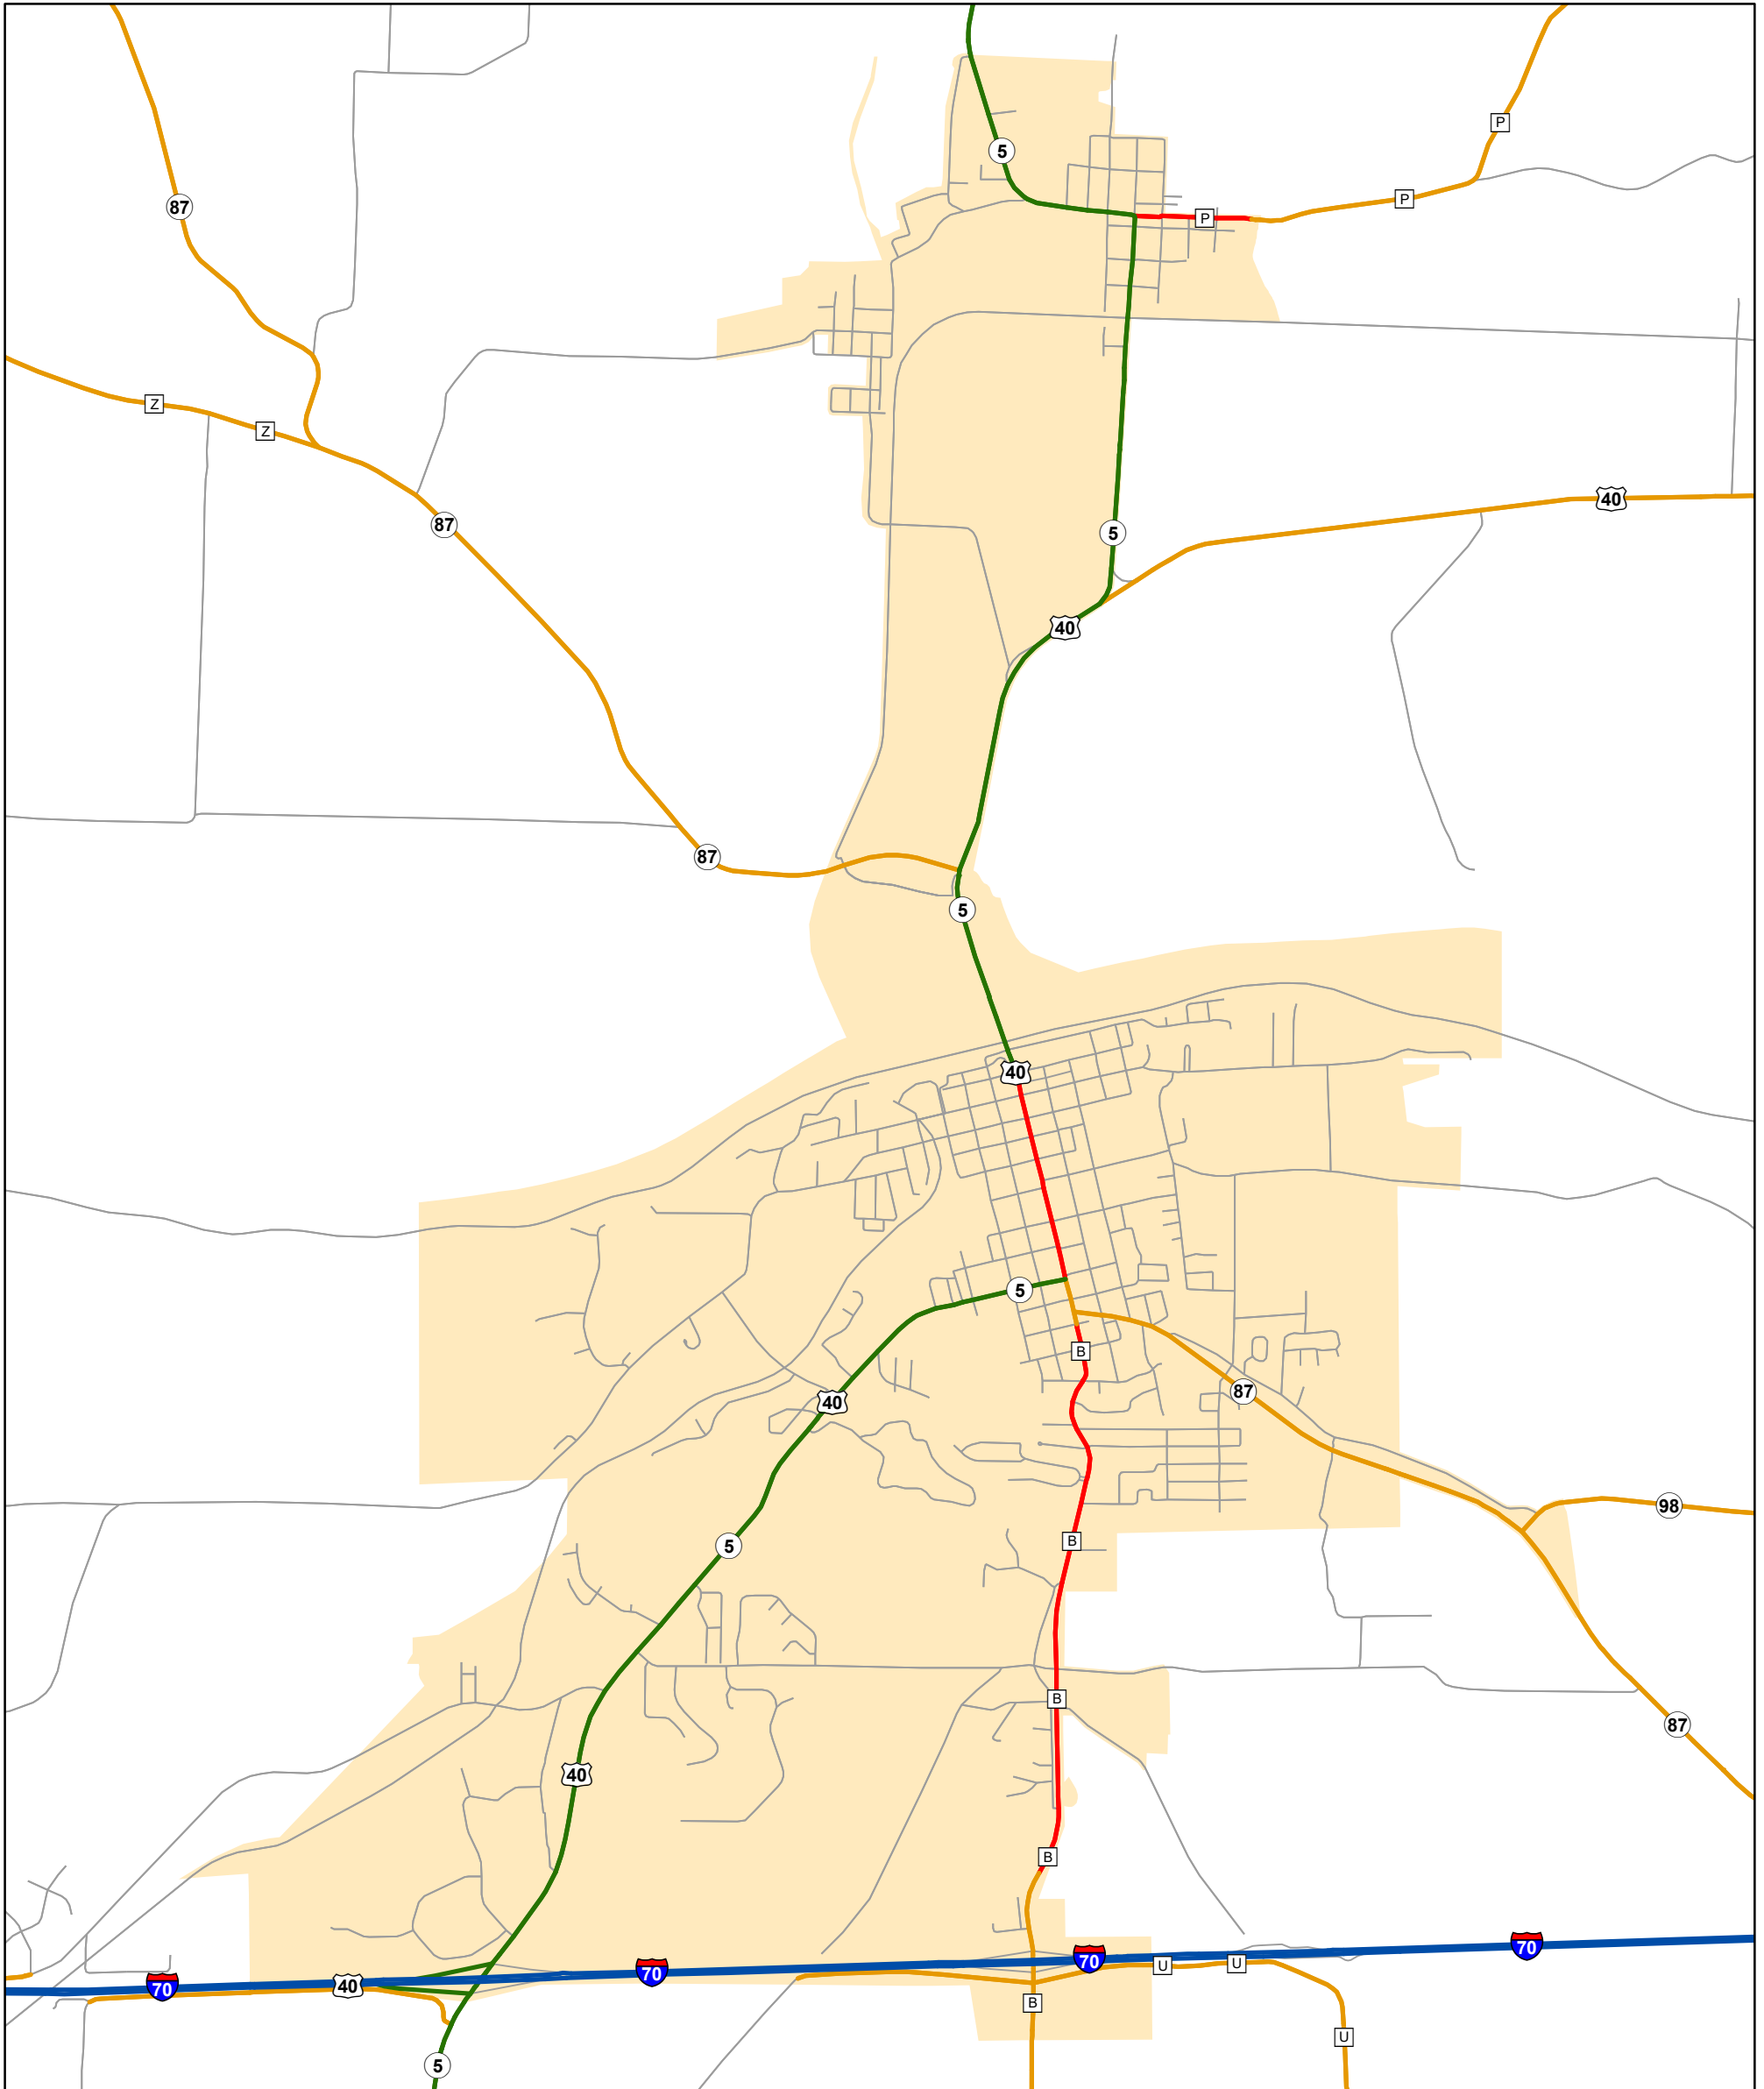

State System Urban Area

BOONVILLE, MISSOURI

105 W. Capitol Ave.
Jefferson City, MO 65102
Phone (573) 526-5478
Fax (573) 526-8052

April 2022

State System Class	Miles
Interstate	2.878
Primary	7.374
Supplementary	5.032
State Marked - NOS	
Other Roads	
Urban Area	