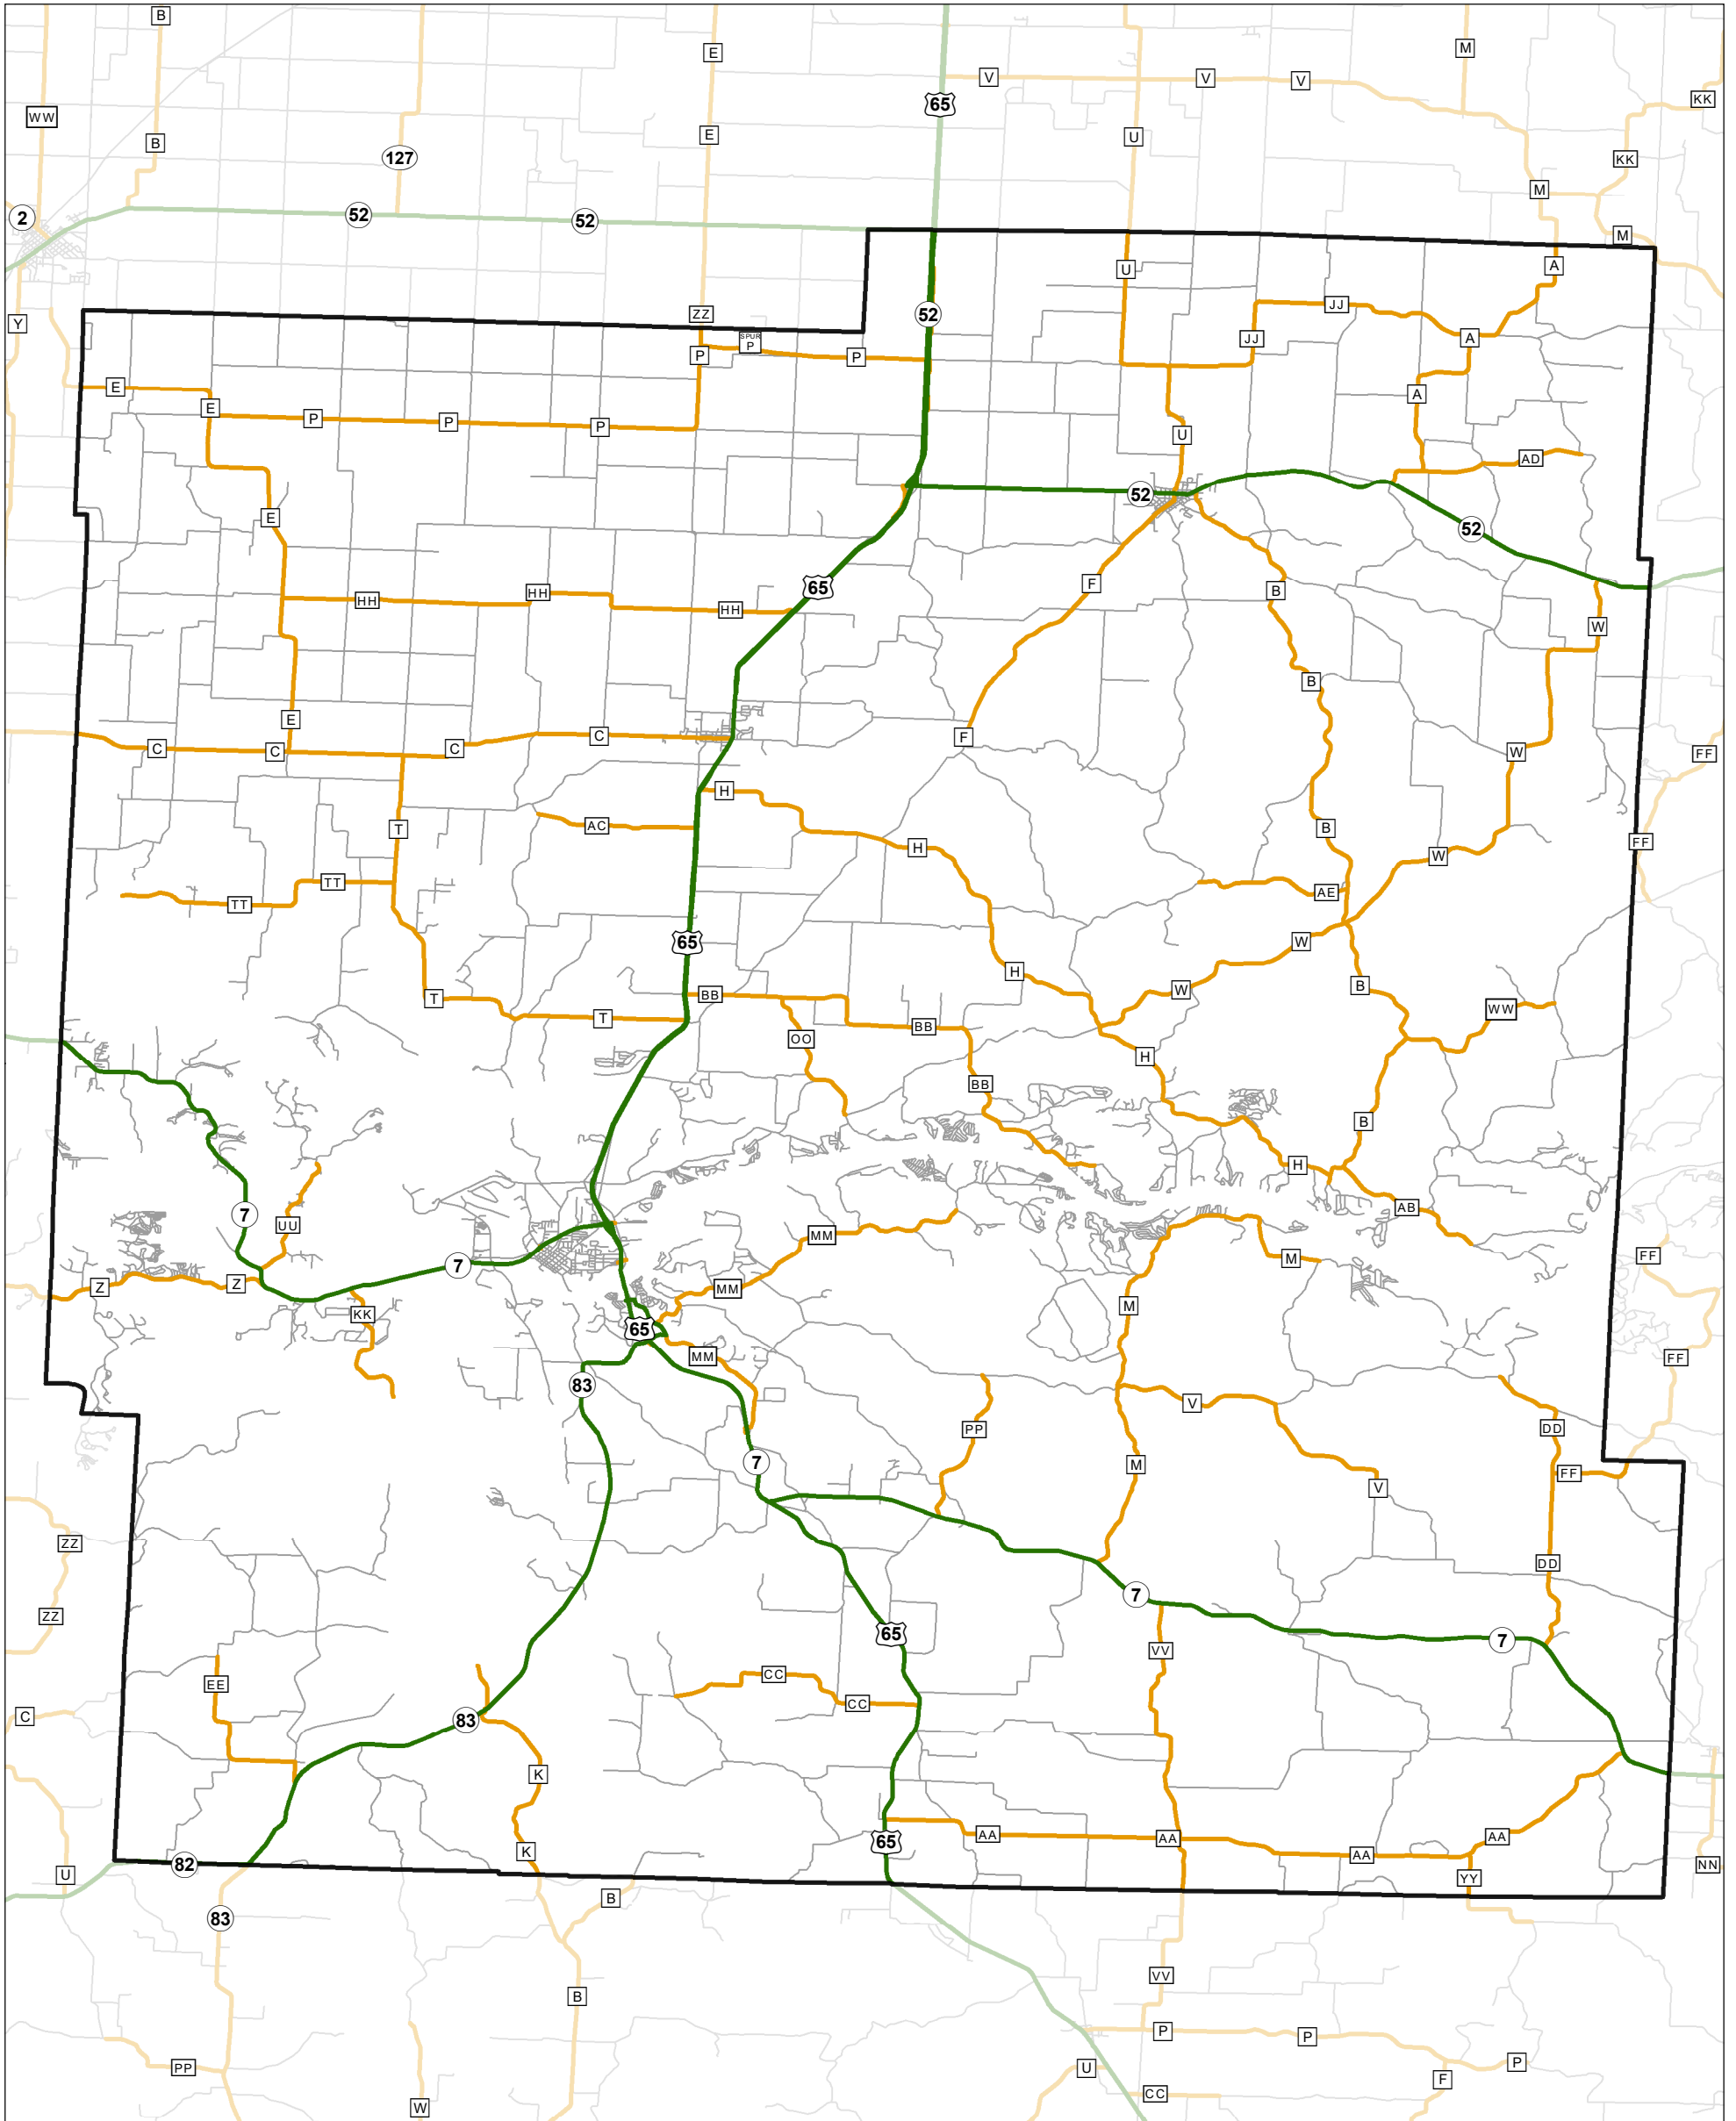

State System Classification

BENTON COUNTY MISSOURI

State System Class	Miles
Interstate	0
Primary	93.235
Supplementary	228.399
State Marked - NOS	
Other Roads	
Urban Area	

Transportation Planning
 105 W. Capitol Ave.
 Jefferson City, MO 65102
 Phone (573) 526-5478
 Fax (573) 526-8052

April 2022