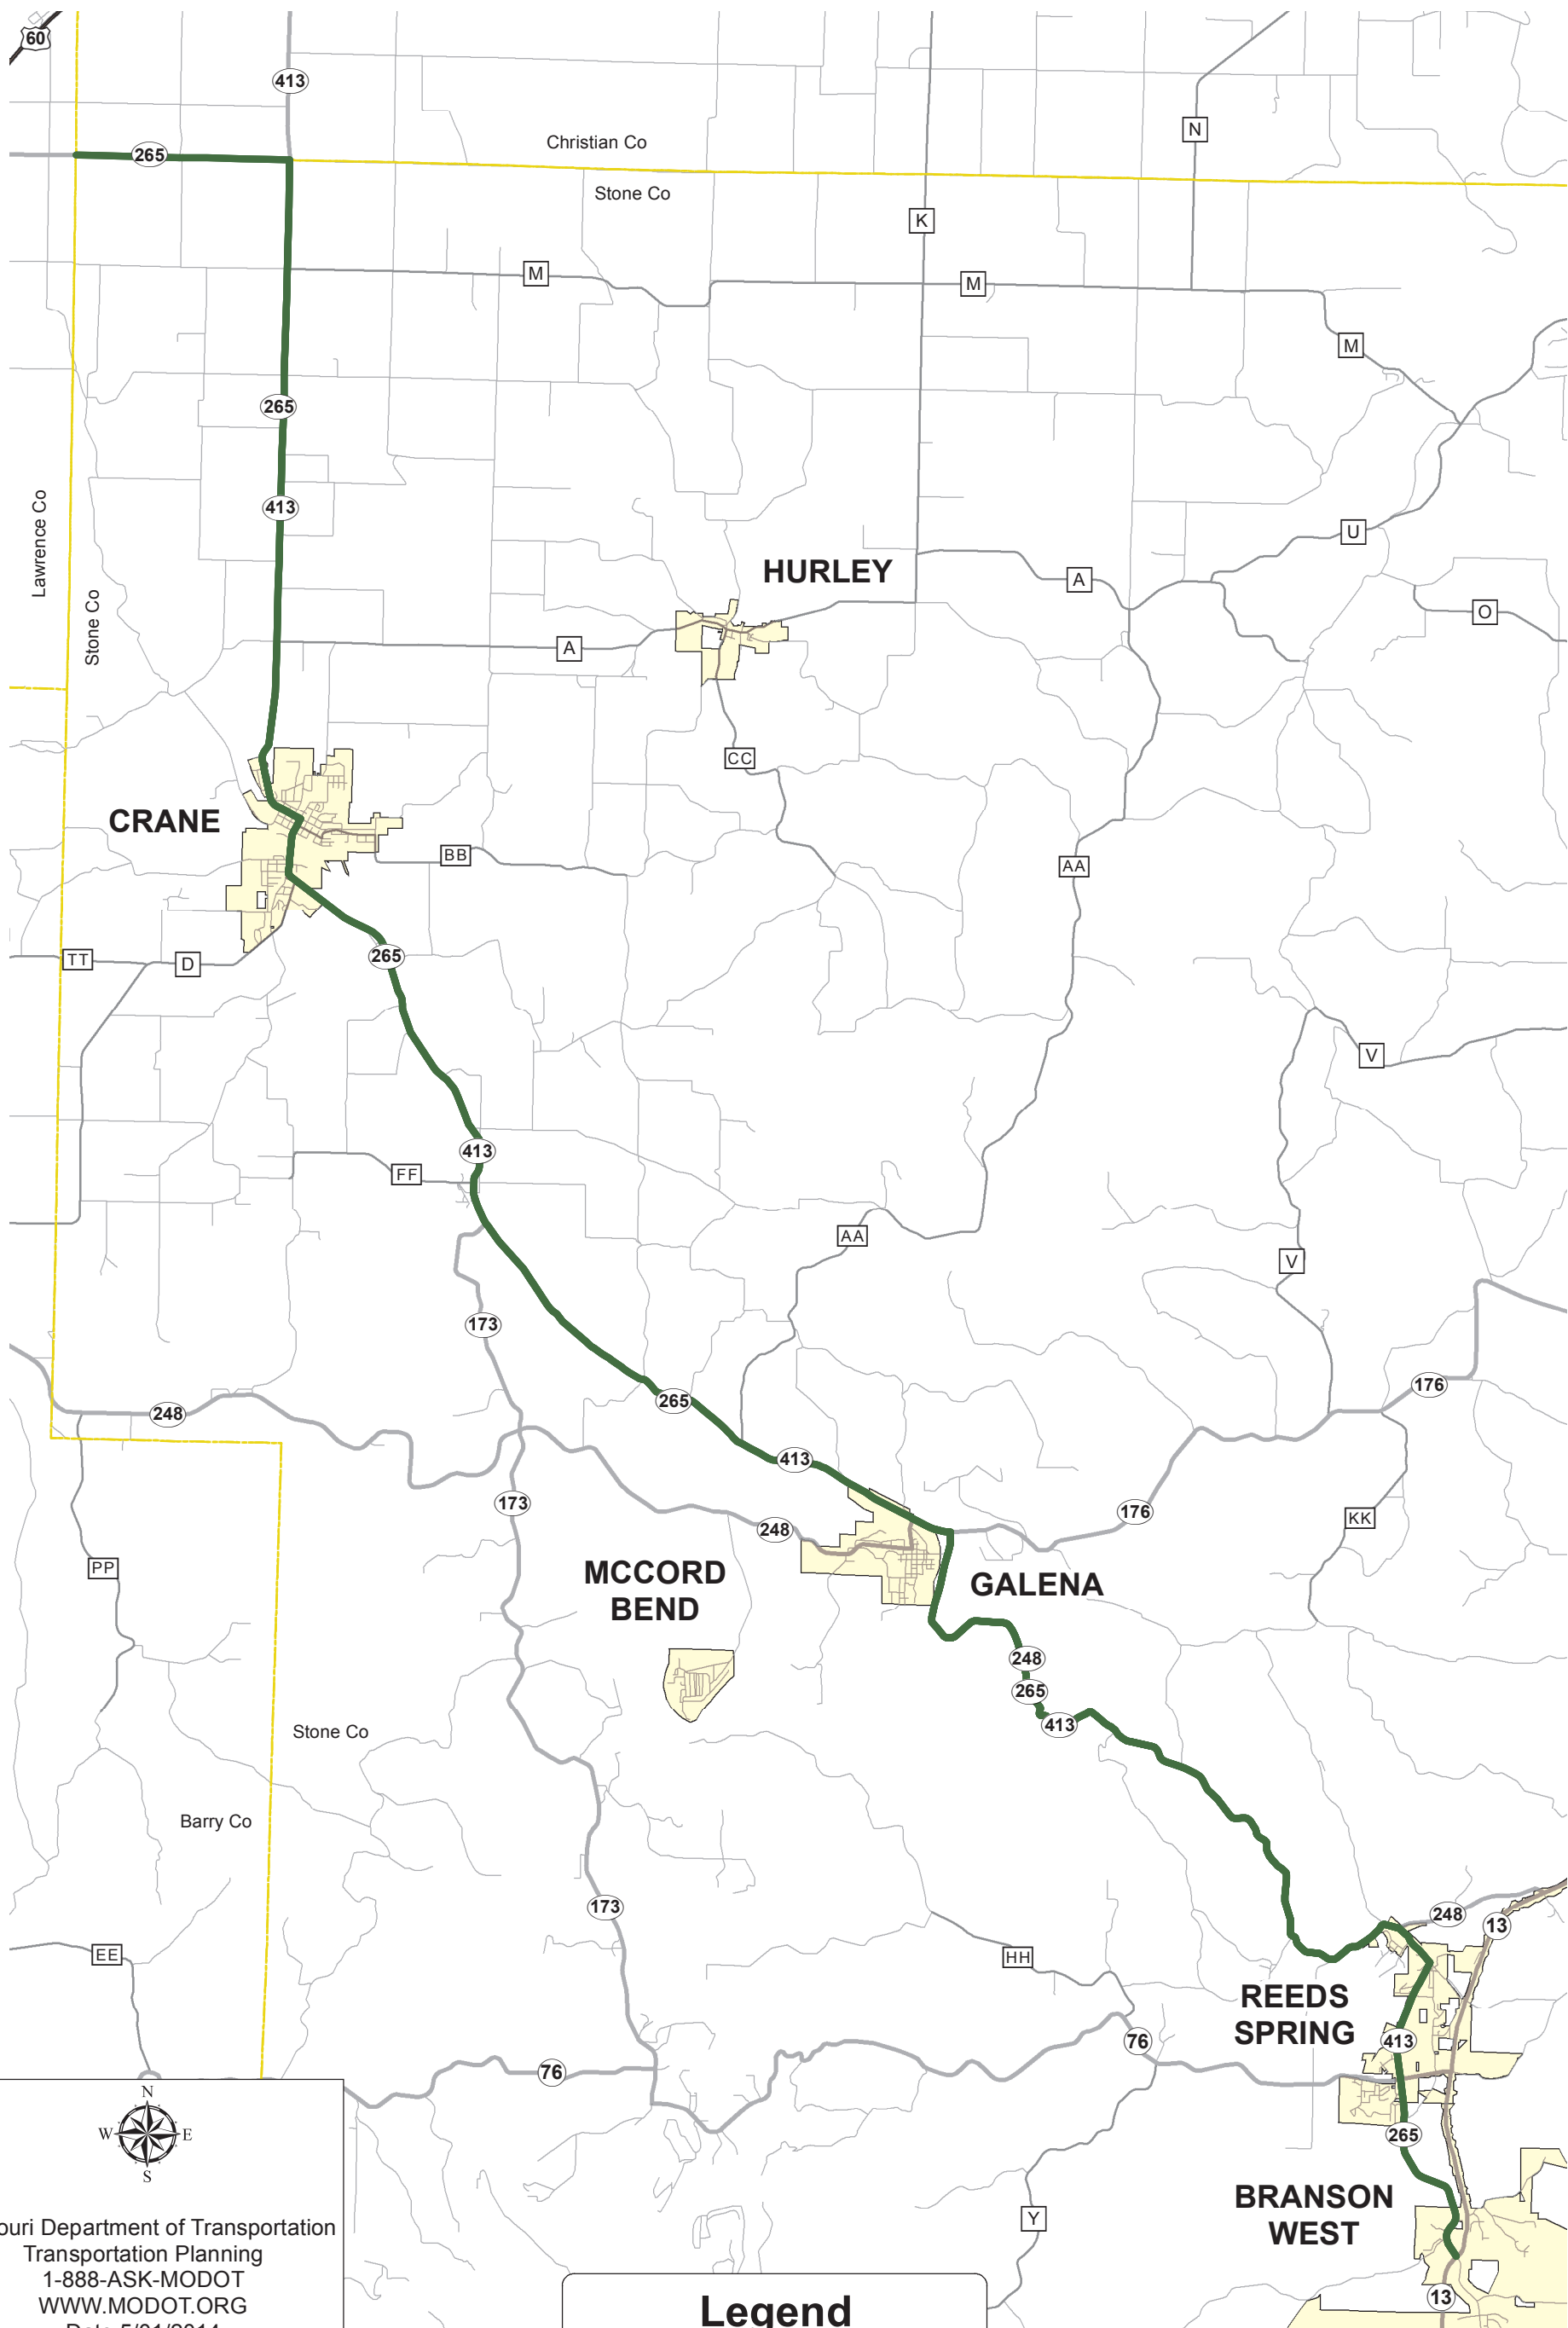

# Ozark Mountain Byway Scenic Byway

Missouri Department of Transportation  
 Transportation Planning  
 1-888-ASK-MODOT  
 WWW.MODOT.ORG  
 Date: 5/01/2014

**Legend**

- Ozark Mountain Byway
- COUNTY
- City Limit