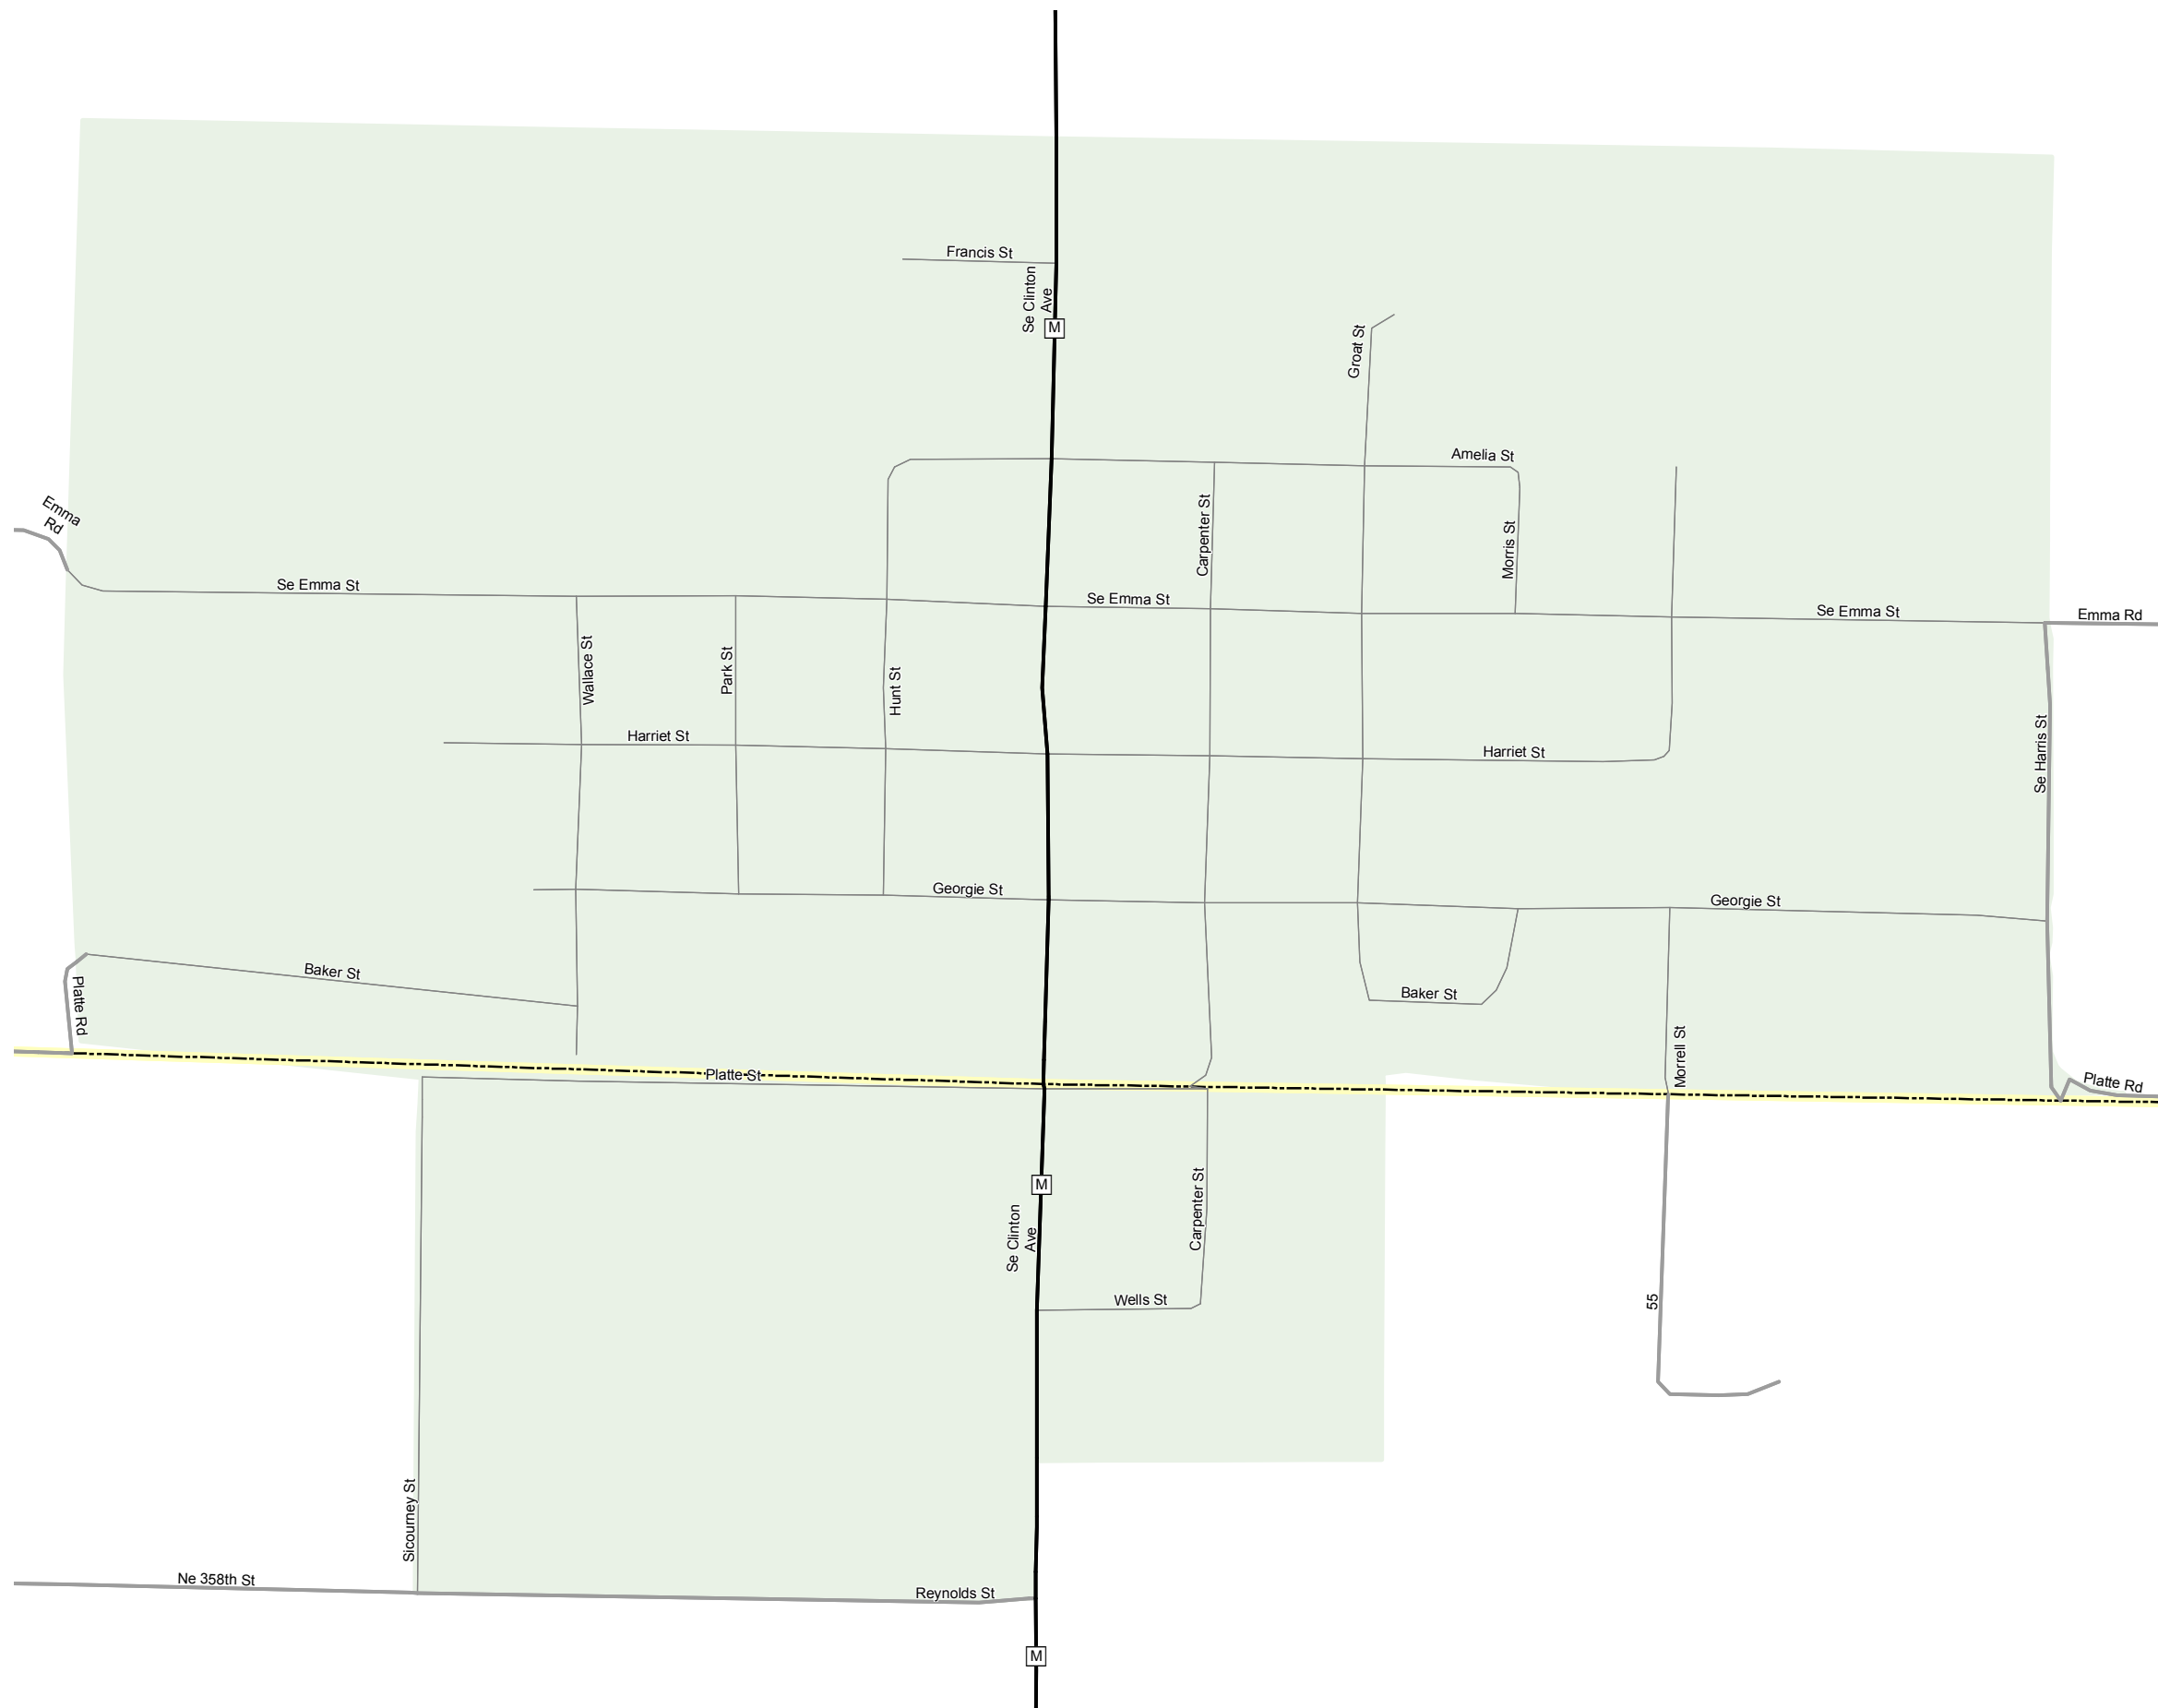

# OSBORN

DE KALB COUNTY

MISSOURI

NORTHWEST DISTRICT

2015

### Legend

- Interstate
- Interstate Loop
- US Route
- Business Route
- Missouri Route
- Letter Route
- County Road
- Railroad
- City Street
- Other Routes
- River or Stream
- Lake or Large River
- City Limits
- County Boundary
- Surrounding City Limits