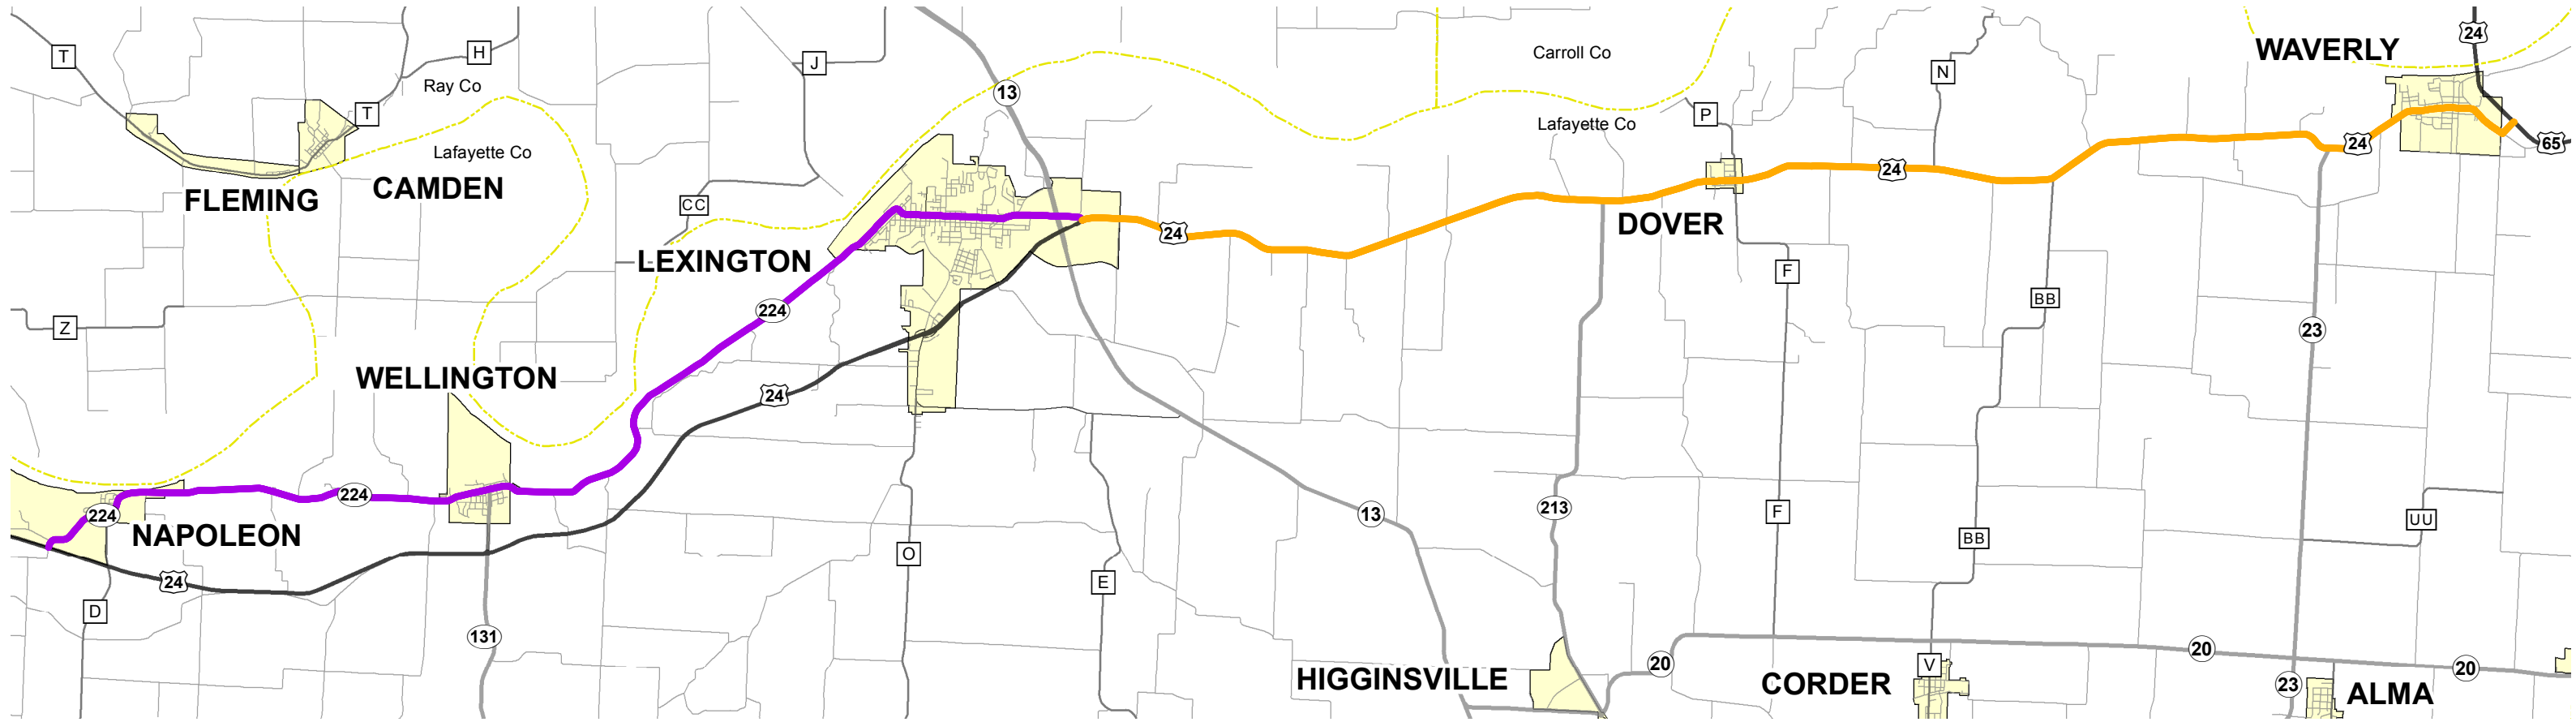

Old Trails and Show Me Sante Fe Trails Scenic Byway

Missouri Department of Transportation
Transportation Planning
1-888-ASK-MODOT
WWW.MODOT.ORG
Date: 1/03/2020

Legend

- OLD TRAILS ROAD
- SHOW ME SANTA FE TRAILS
- - - COUNTY
- City Limit