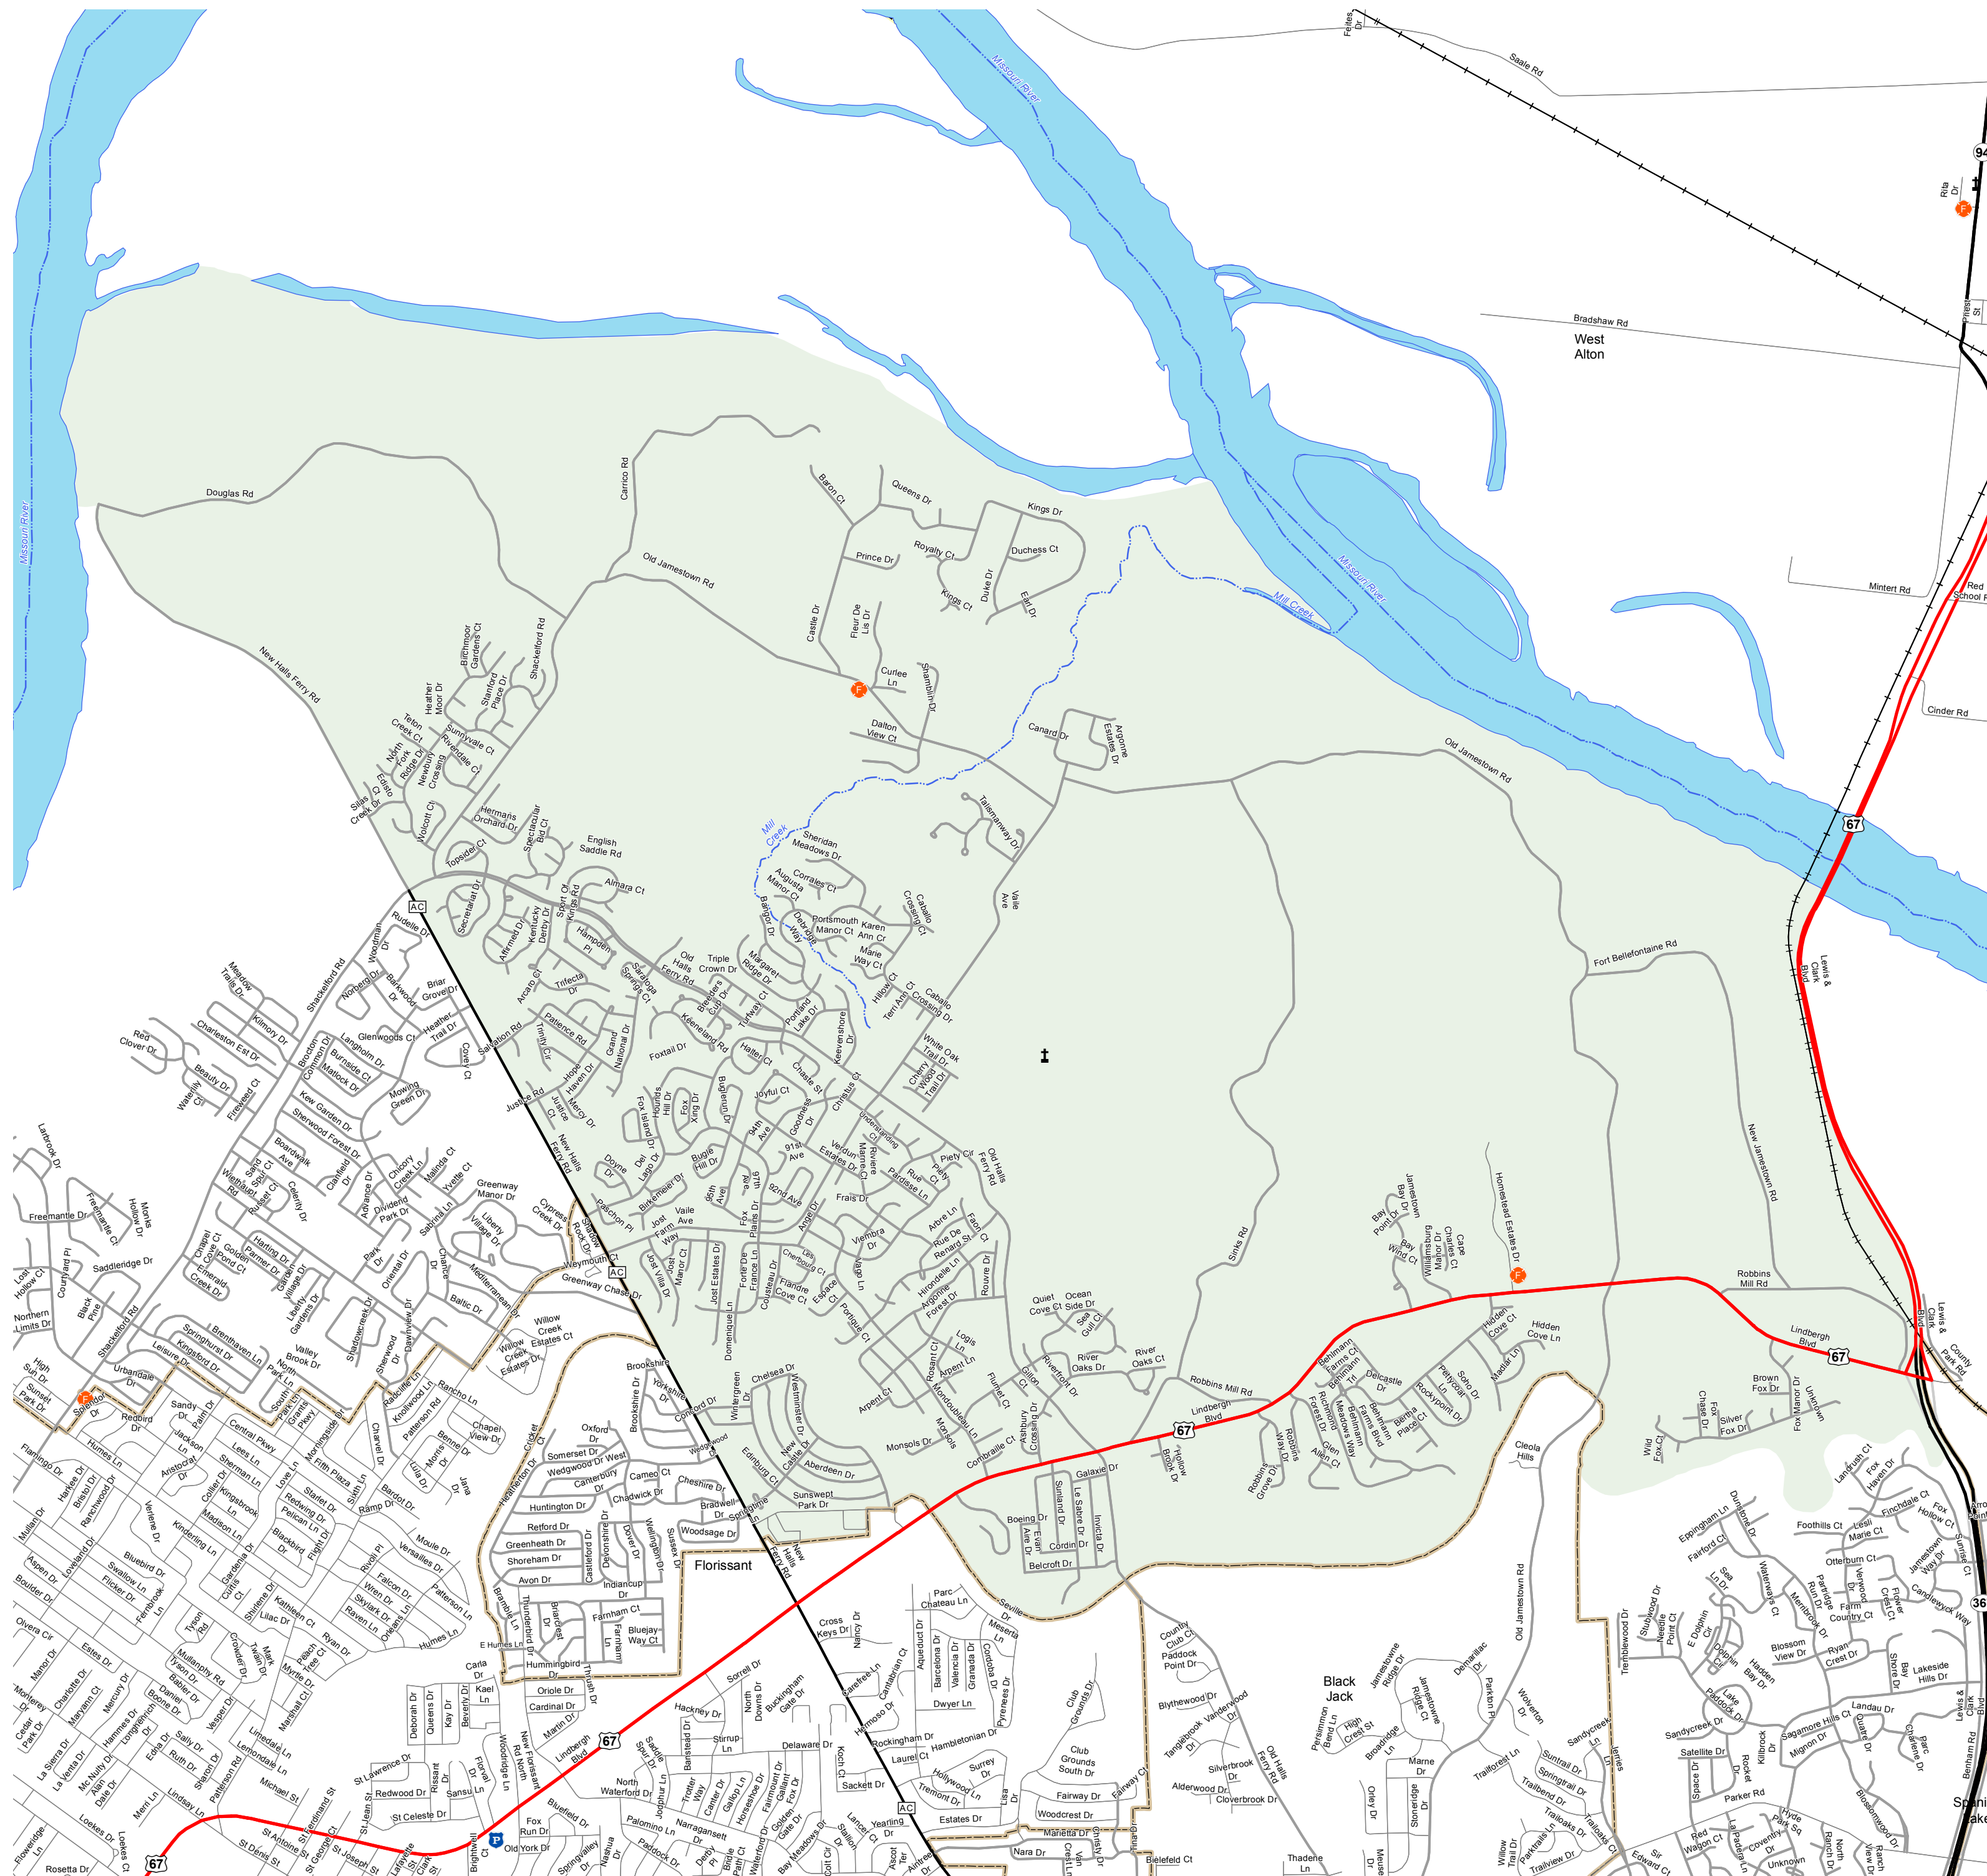

OLD JAMESTOWN

ST. LOUIS COUNTY

MISSOURI

ST. LOUIS DISTRICT

2015

Legend

- Interstate
- Interstate Loop
- US Route
- Business Route
- Letter Route
- County Road
- Railroad
- City Street
- Other Routes
- River or Stream
- Lake or Large River
- City Limits
- County Boundary
- Surrounding City Limits
- Fire Department
- Law Enforcement
- MSHP Office
- County Courthouse
- Hospital
- MoDOT Office
- MoDot Maintenance Building
- Cemeteries
- Airport
- Amtrak Stations

MISSOURI DEPARTMENT OF TRANSPORTATION
TRANSPORTATION PLANNING
1-888-ASK-MODOT
WWW.MODOT.ORG
JANUARY, 2015

0 5501,100 2,200 3,300 4,400 Feet