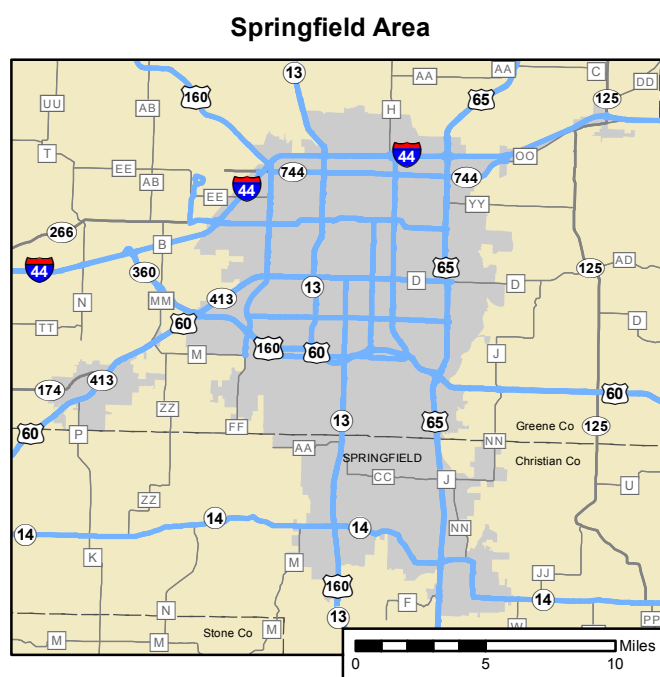

MoDOT Outdoor Advertising Controlled Travelways by Outdoor Advertising Area

DRAFT

St. Joseph Area

See St. Joseph Area Inset

Kansas City Area

SEE KANSAS CITY AREA INSET

See Columbia Area Inset

St. Louis Area

SEE ST. LOUIS AREA INSET

Columbia Area

Springfield Area

See Springfield Area Inset

- Outdoor Advertising Controlled Travelways
- County Boundary
- Urban Areas

Jenny Hall
Outdoor Advertising Manager
P.O. Box 868
Springfield, MO 65803
Phone: 417-895-1333
Fax: 417-895-7533
Jennifer.Hall@modot.mo.gov