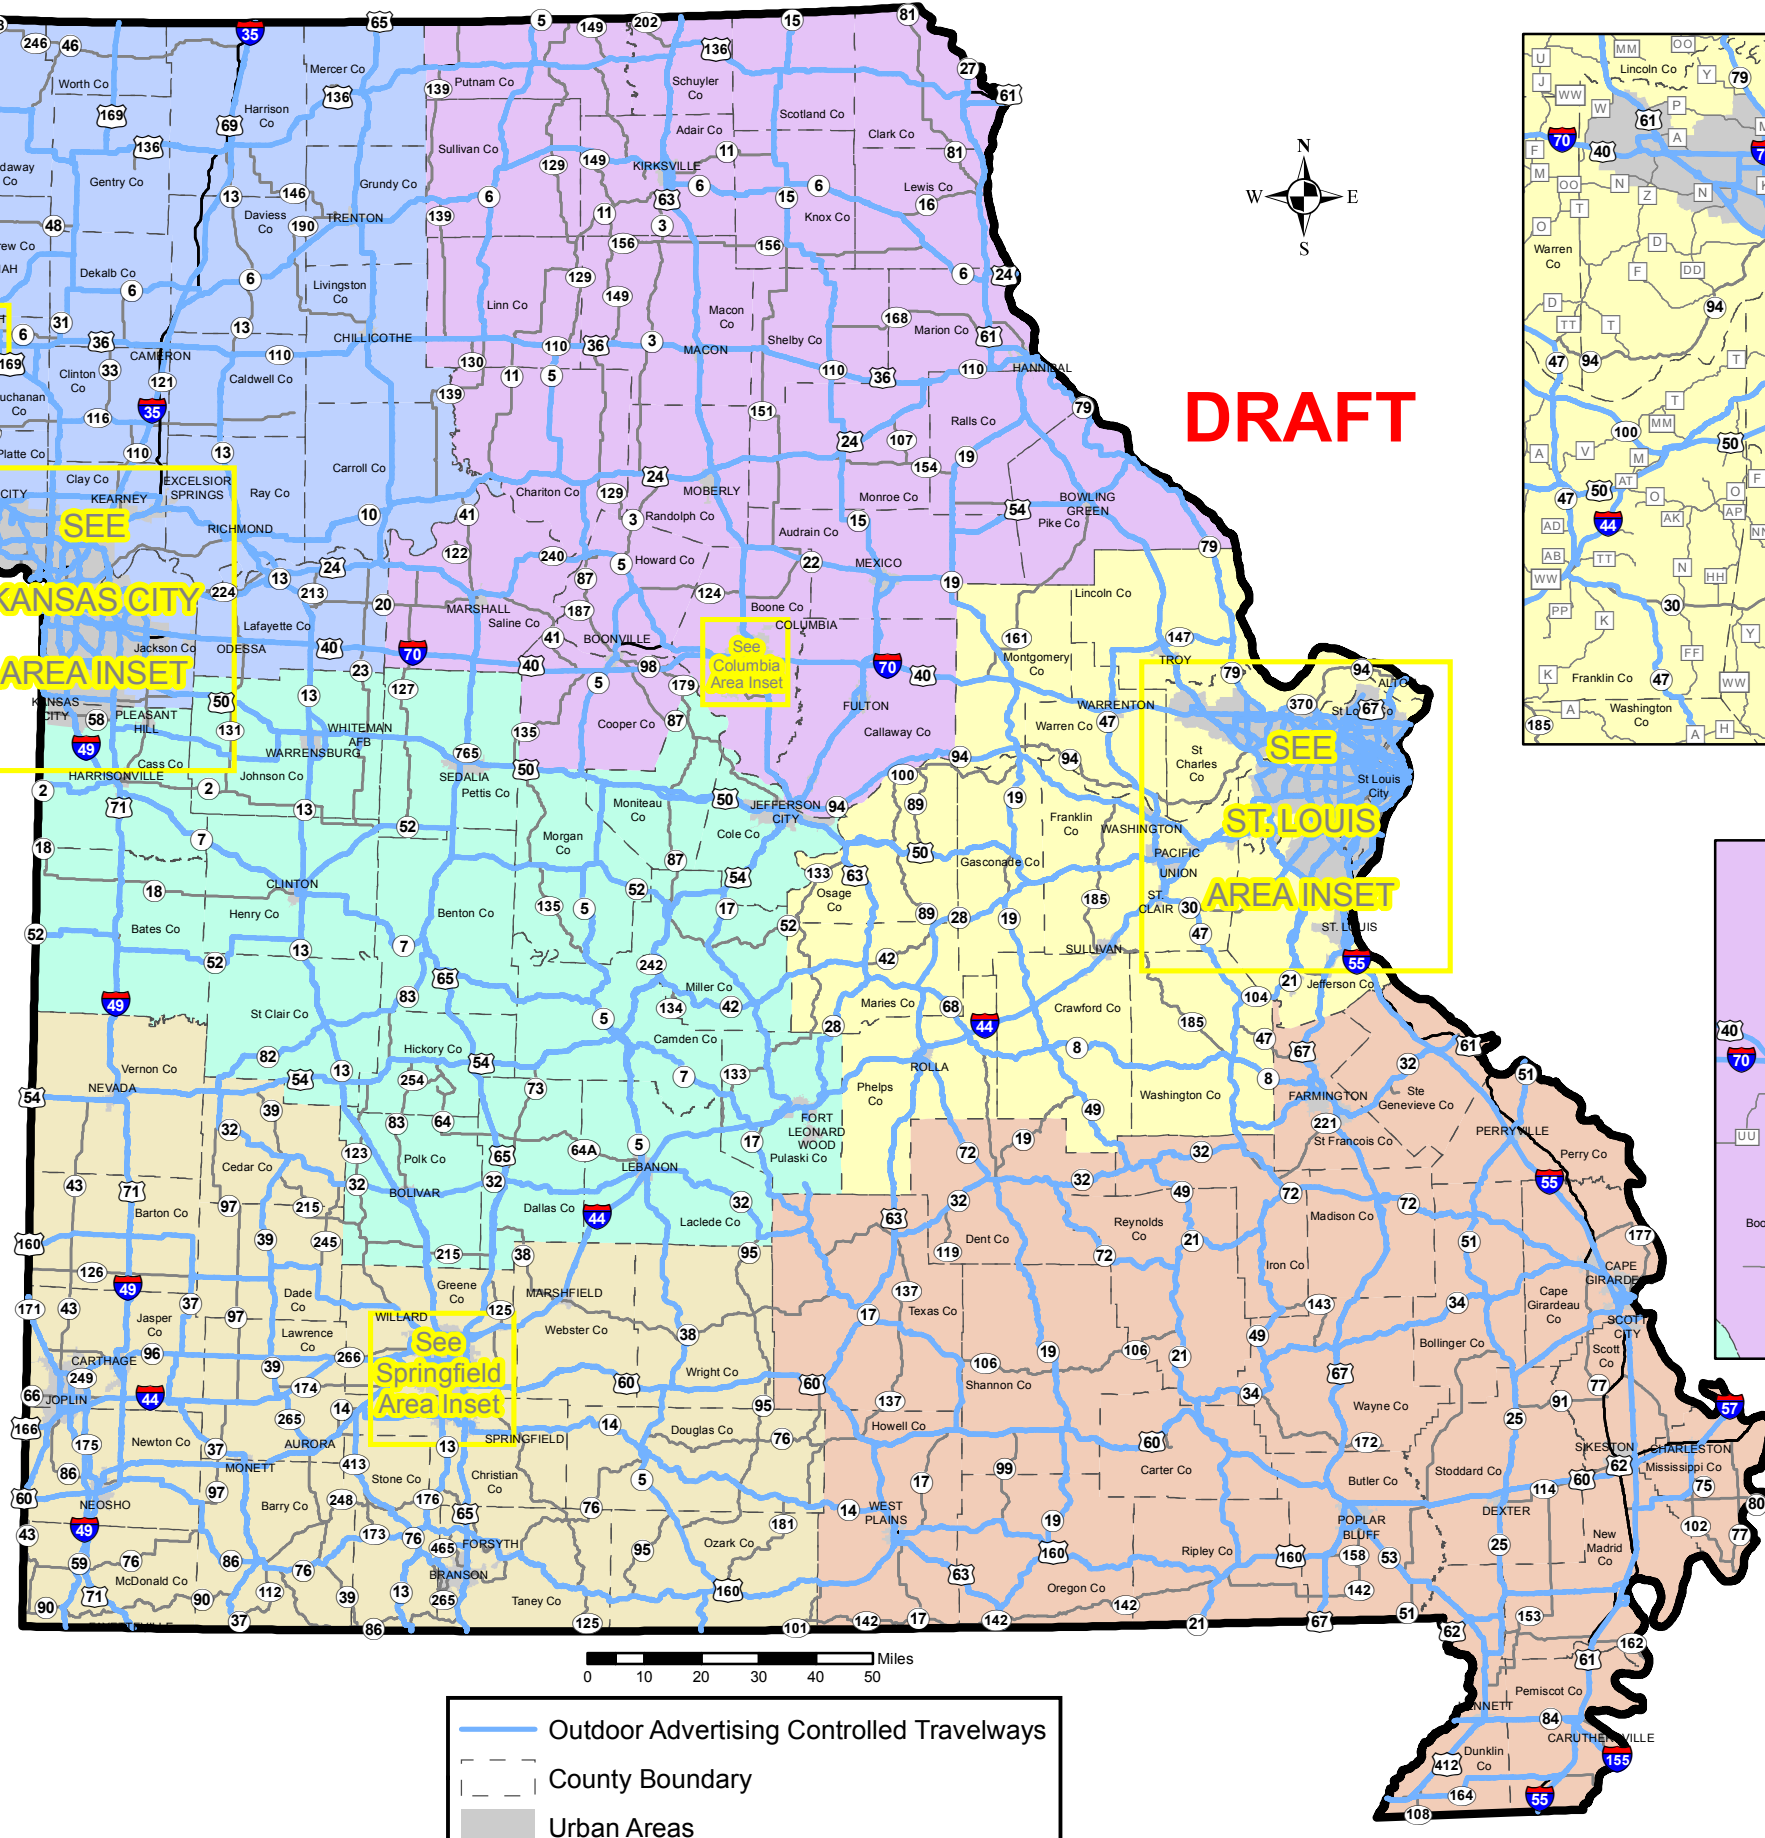

MoDOT Outdoor Advertising Controlled Travelways by Outdoor Advertising Area

DRAFT

St. Joseph Area

See St. Joseph Area Inset

Kansas City Area

SEE KANSAS CITY AREA INSET

See Columbia Area Inset

St. Louis Area

SEE ST. LOUIS AREA INSET

Columbia Area

Springfield Area

See Springfield Area Inset

- Outdoor Advertising Controlled Travelways
- County Boundary
- Urban Areas

Jenny Hall
Outdoor Advertising Manager
P.O. Box 868
Springfield, MO 65803
Phone: 417-895-1333
Fax: 417-895-7533
Jennifer.Hall@modot.mo.gov