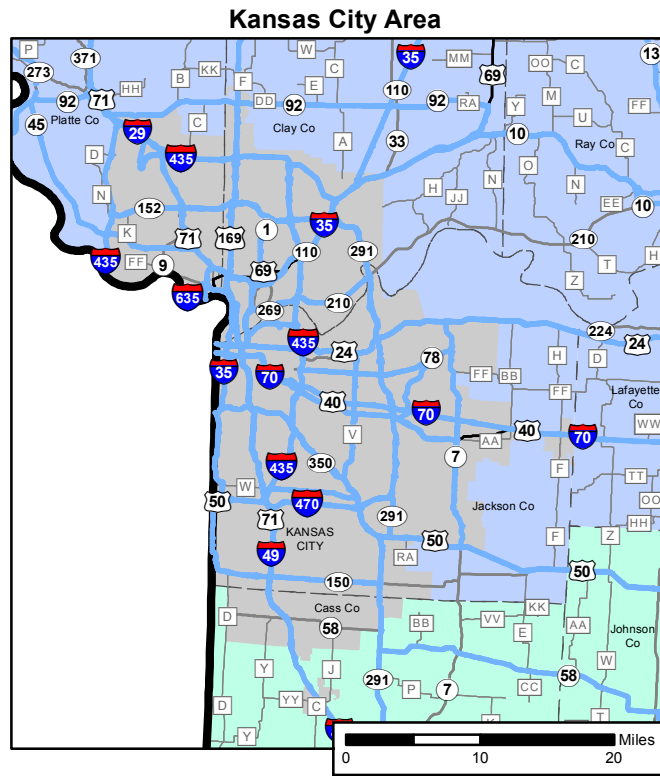

MoDOT Outdoor Advertising Controlled Travelways by Outdoor Advertising Area

DRAFT

St. Joseph Area

See St. Joseph Area Inset

Kansas City Area

SEE KANSAS CITY AREA INSET

See Columbia Area Inset

St. Louis Area

SEE ST. LOUIS AREA INSET

Columbia Area

Springfield Area

See Springfield Area Inset

- Outdoor Advertising Controlled Travelways
- County Boundary
- Urban Areas

Jenny Hall
Outdoor Advertising Manager
P.O. Box 868
Springfield, MO 65803
Phone: 417-895-1333
Fax: 417-895-7533
Jennifer.Hall@modot.mo.gov