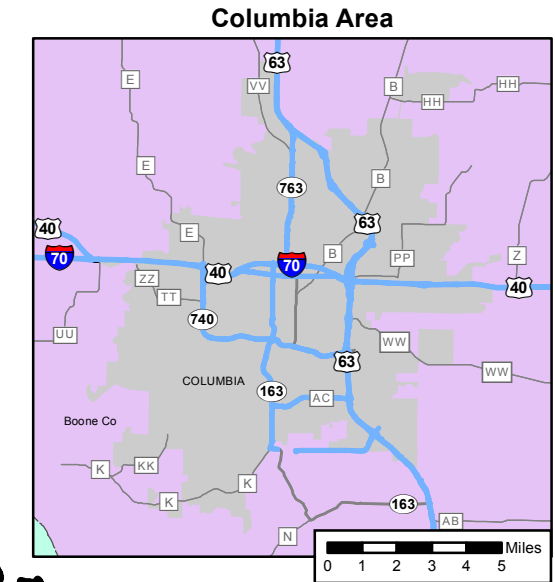

MoDOT Outdoor Advertising Controlled Travelways by Outdoor Advertising Area

DRAFT

St. Joseph Area

See St. Joseph Area Inset

Kansas City Area

SEE KANSAS CITY AREA INSET

See Columbia Area Inset

St. Louis Area

SEE ST. LOUIS AREA INSET

Columbia Area

Springfield Area

See Springfield Area Inset

- Outdoor Advertising Controlled Travelways
- County Boundary
- Urban Areas

Jenny Hall
Outdoor Advertising Manager
P.O. Box 868
Springfield, MO 65803
Phone: 417-895-1333
Fax: 417-895-7533
Jennifer.Hall@modot.mo.gov