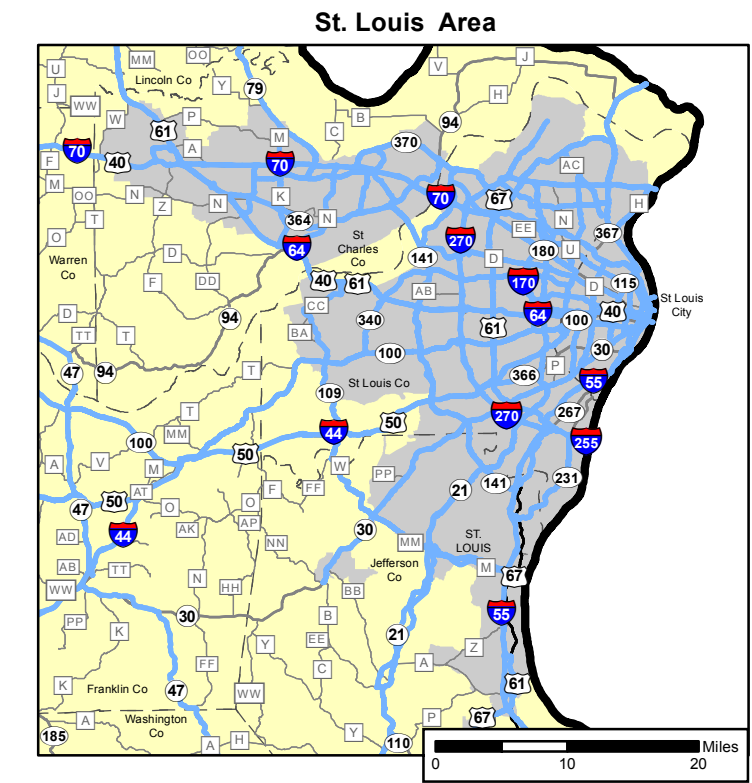

MoDOT Outdoor Advertising Controlled Travelways by Outdoor Advertising Area

DRAFT

St. Joseph Area

See St. Joseph Area Inset

Kansas City Area

SEE KANSAS CITY AREA INSET

See Columbia Area Inset

St. Louis Area

SEE ST. LOUIS AREA INSET

Columbia Area

Springfield Area

See Springfield Area Inset

- Outdoor Advertising Controlled Travelways
- County Boundary
- Urban Areas

Jenny Hall
Outdoor Advertising Manager
P.O. Box 868
Springfield, MO 65803
Phone: 417-895-1333
Fax: 417-895-7533
Jennifer.Hall@modot.mo.gov