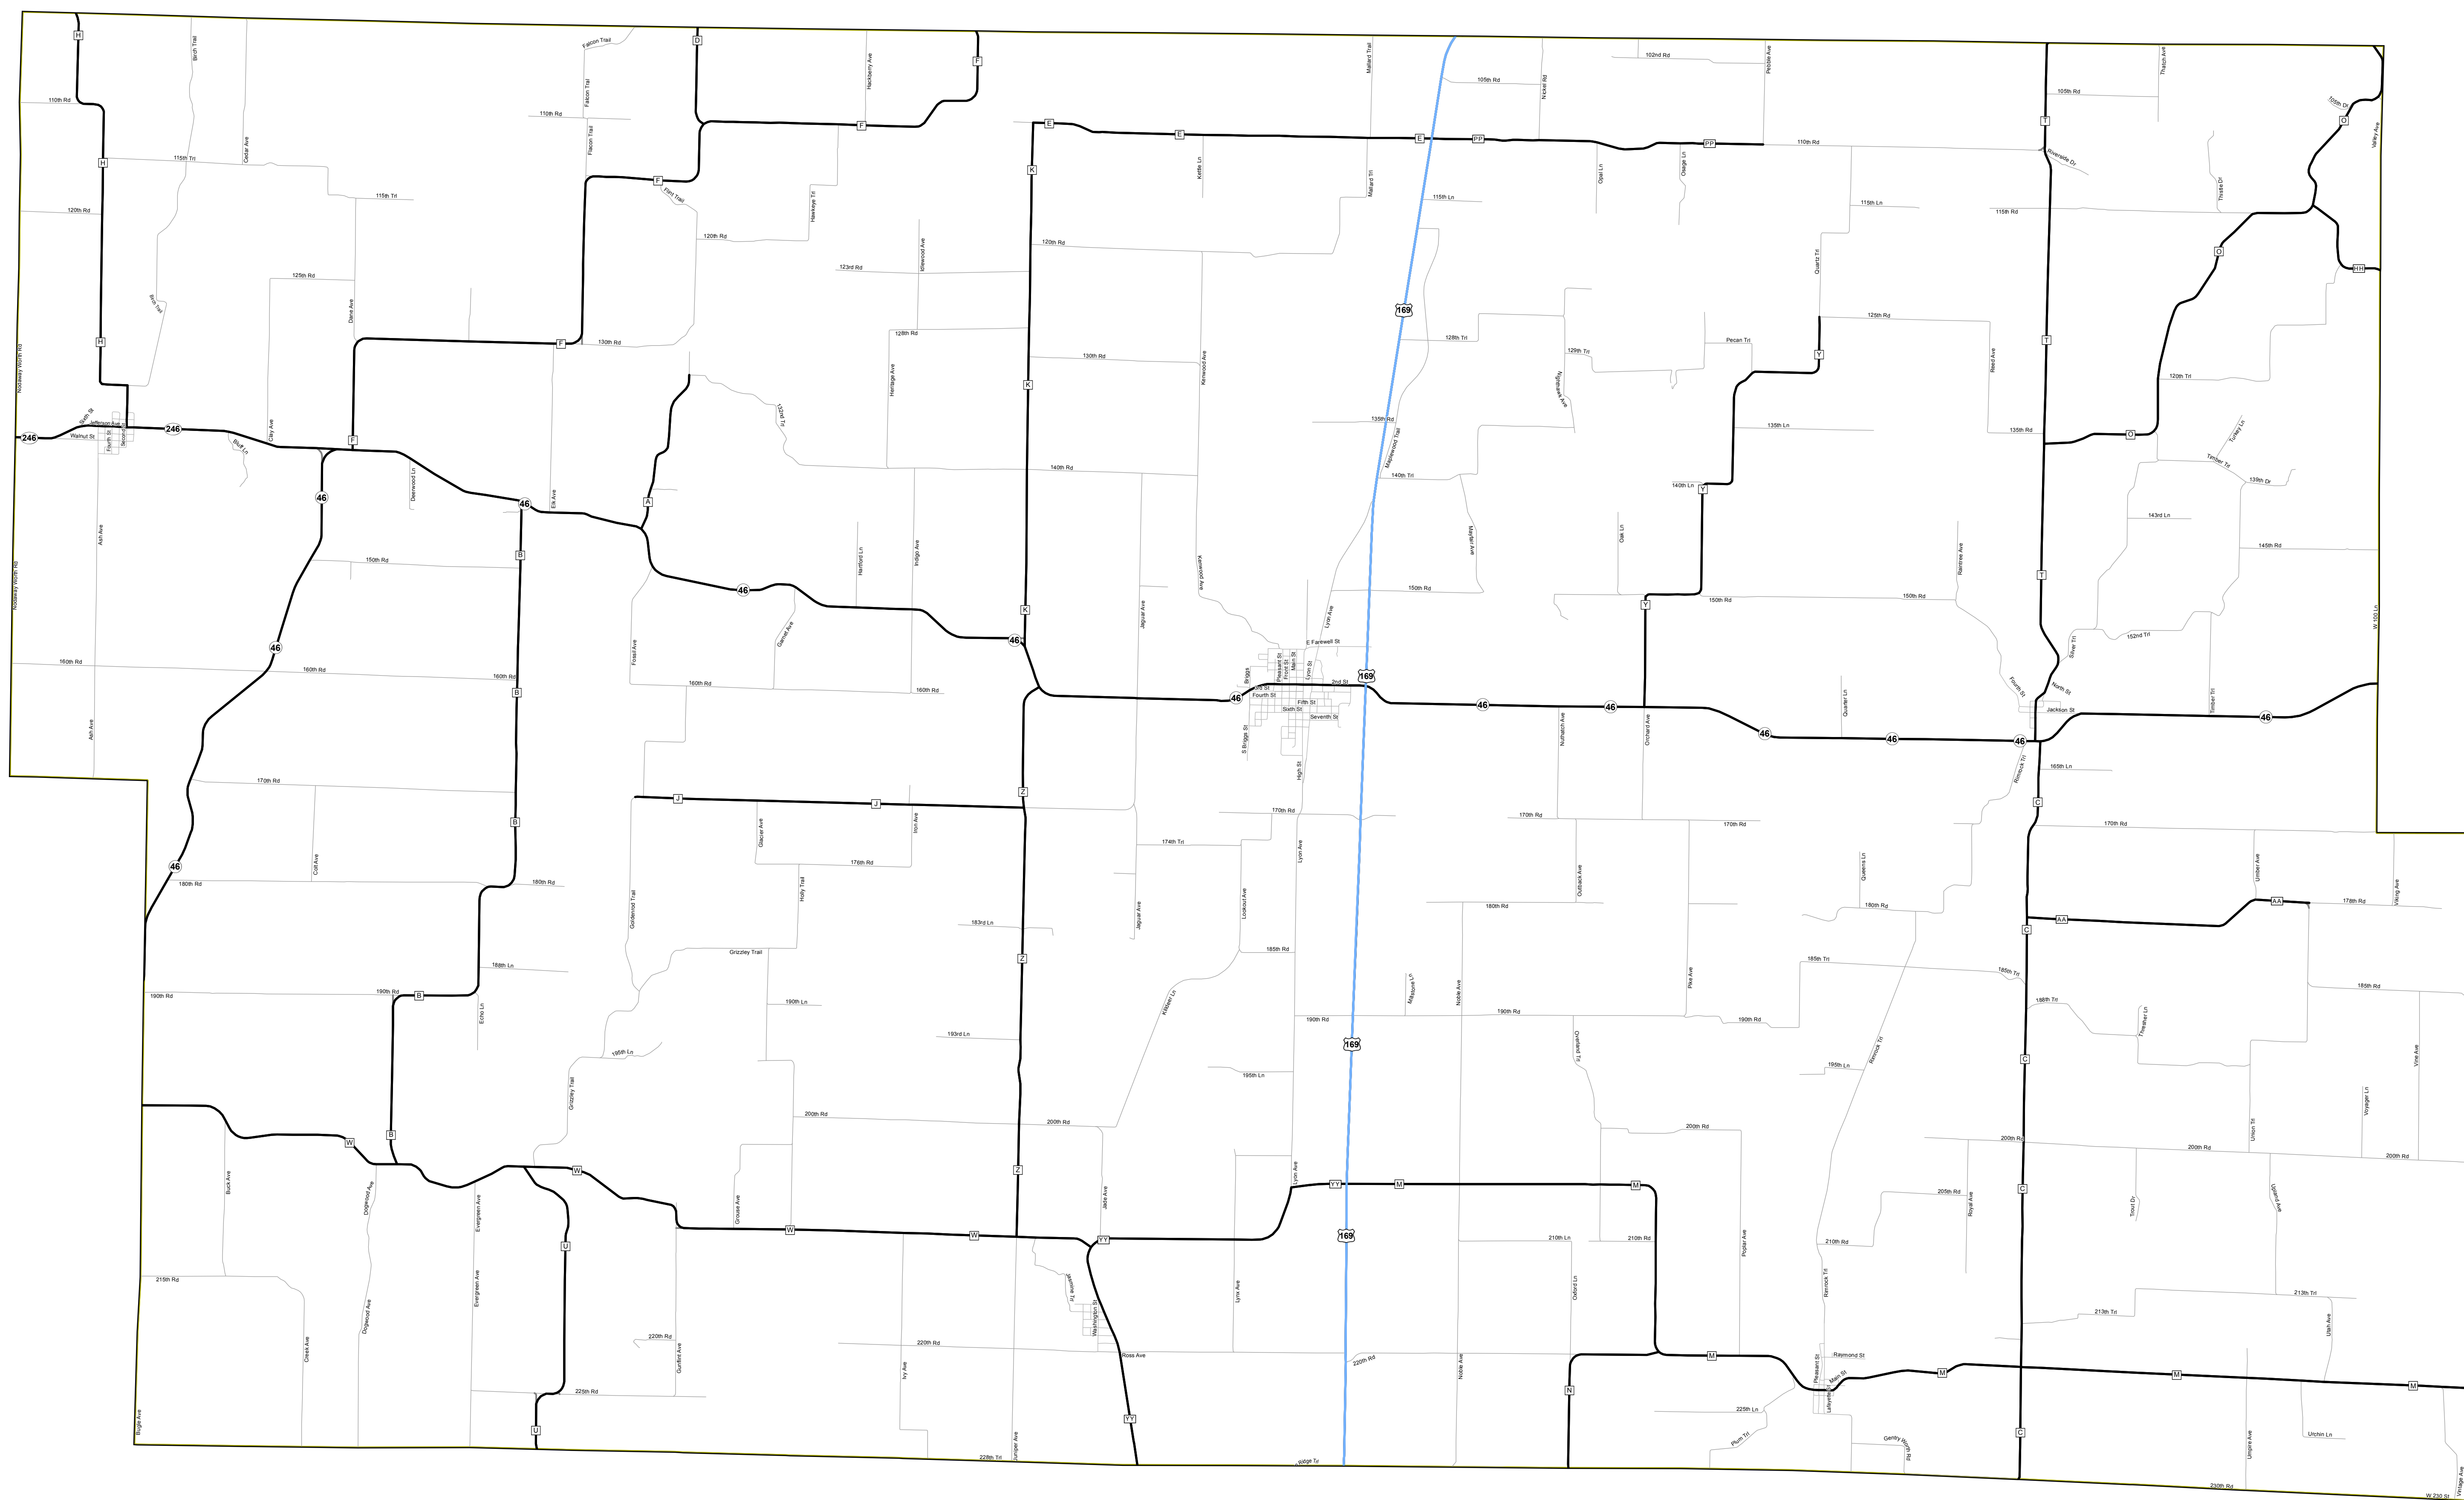

County Name:

WORTH

Legend

-  ODA Billboard Controlled Routes
-  State Routes (IS, US, MO, RT, LP, BU)
-  Other State Routes
-  County Road
-  City Street
-  Urban Area
-  County

Missouri Department of Transportation
Transportation Planning
1-888-ASK-MODOT
WWW.MODOT.ORG
Date: 4/5/2018