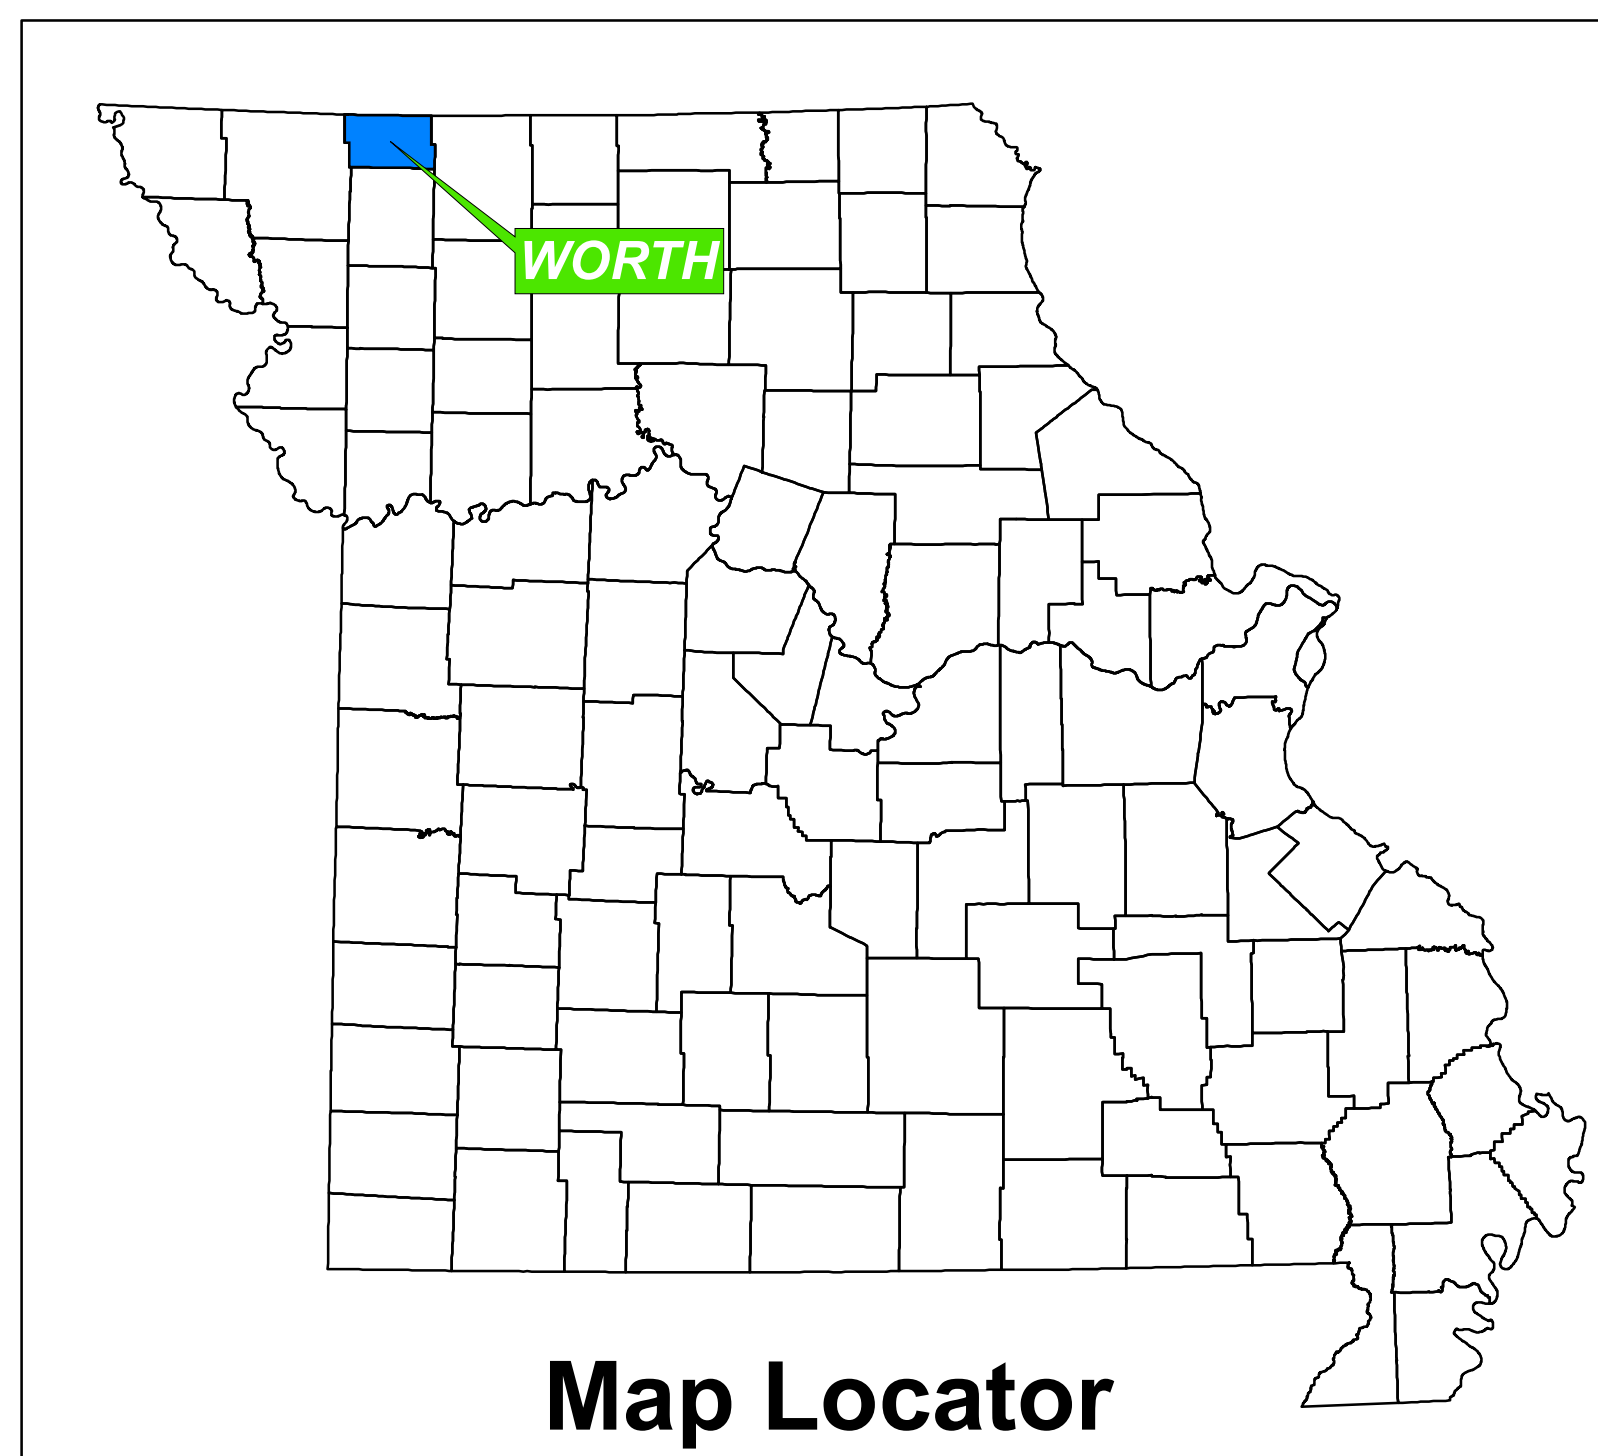

County Name:

WORTH

Legend

-  ODA Billboard Controlled Routes
-  State Routes (IS, US, MO, RT, LP, BU)
-  Other State Routes
-  County Road
-  City Street
-  Urban Area
-  County

Missouri Department of Transportation
Transportation Planning
1-888-ASK-MODOT
WWW.MODOT.ORG
Date: 4/5/2018