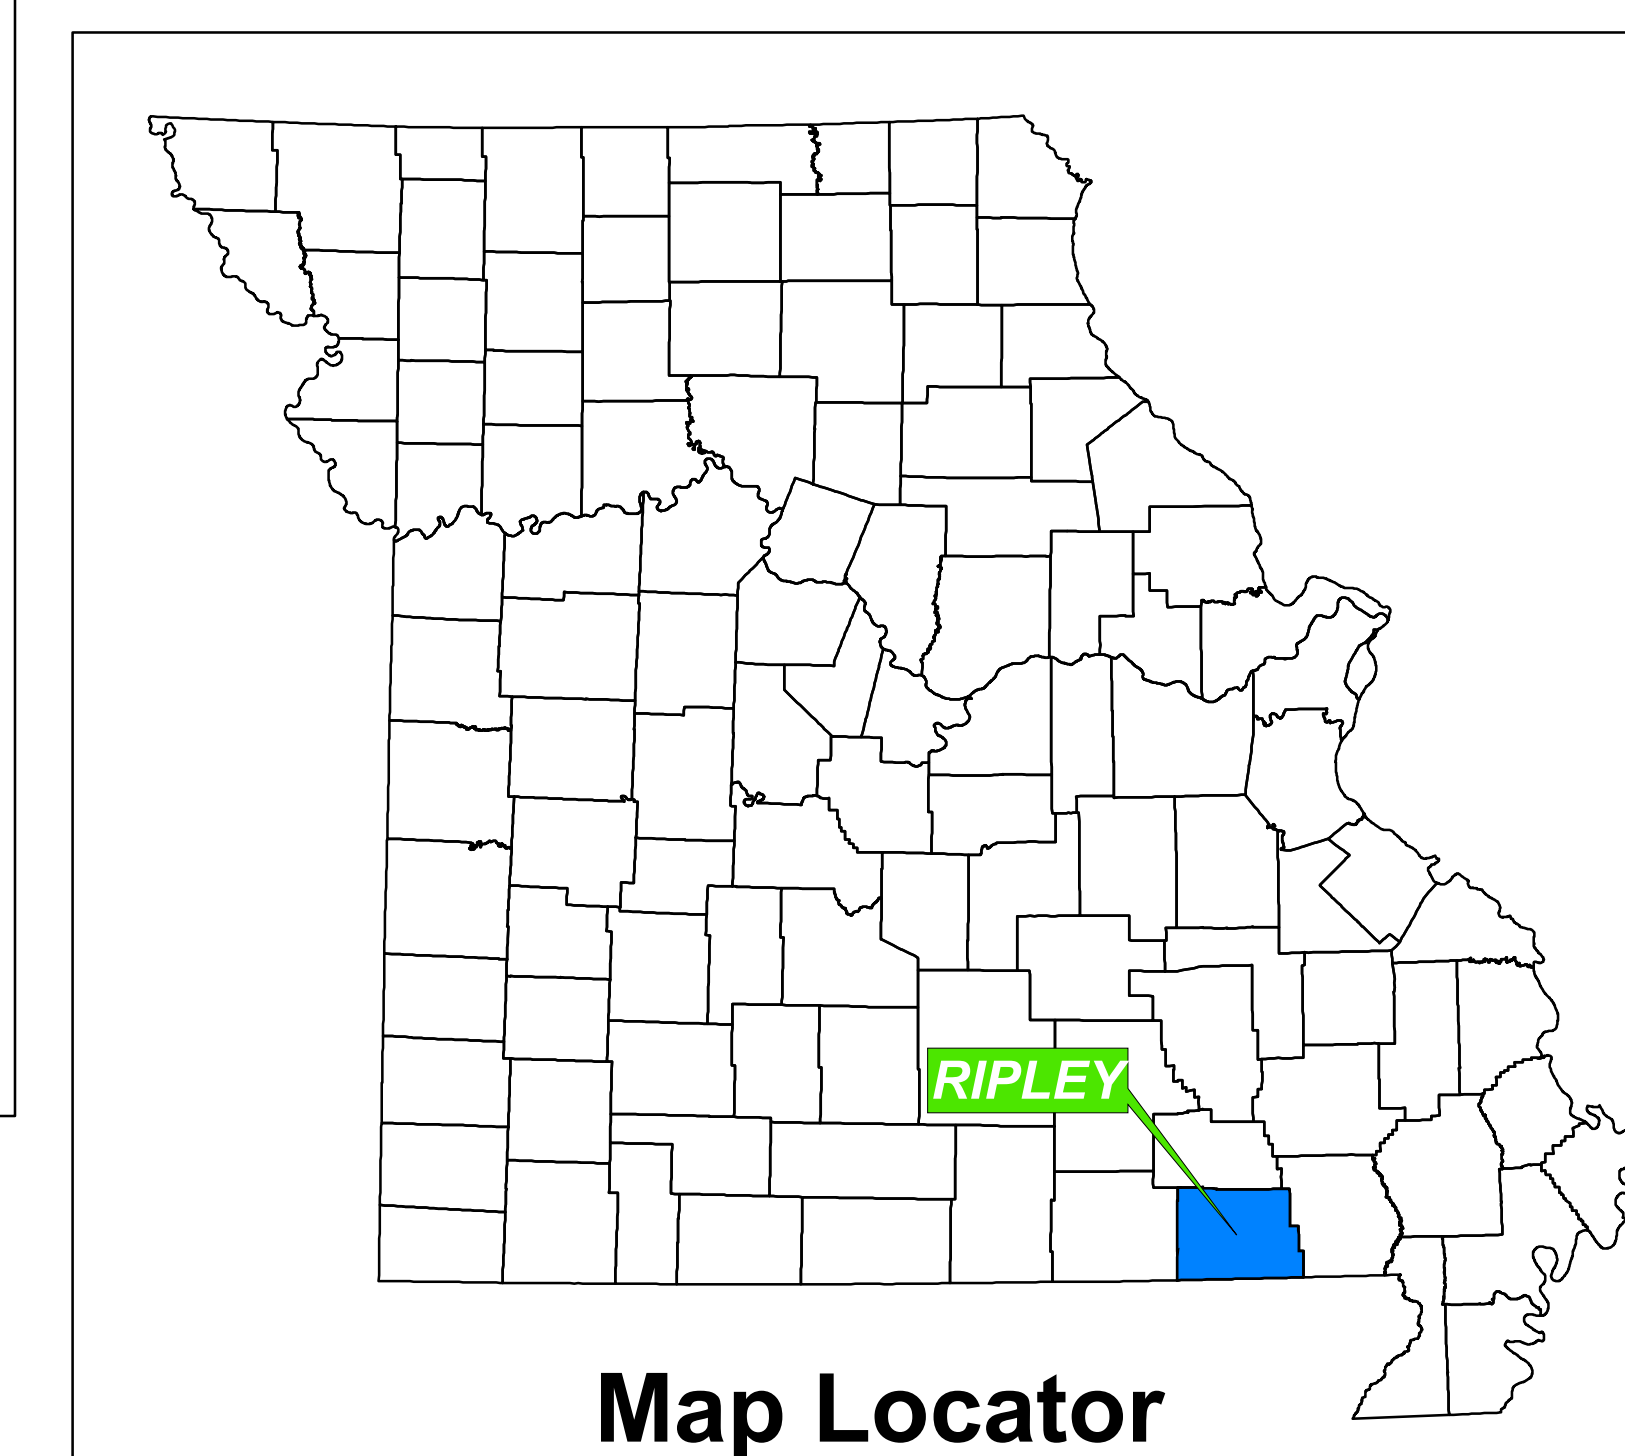

County Name:  
**RIPLEY**

**Legend**

-  ODA Billboard Controlled Routes
-  State Routes  
(IS, US, MO, RT, LP, BU)
-  Other State Routes
-  County Road
-  City Street
-  Urban Area
-  County

Missouri Department of Transportation  
Transportation Planning  
1-888-ASK-MODOT  
WWW.MODOT.ORG  
Date: 4/5/2018