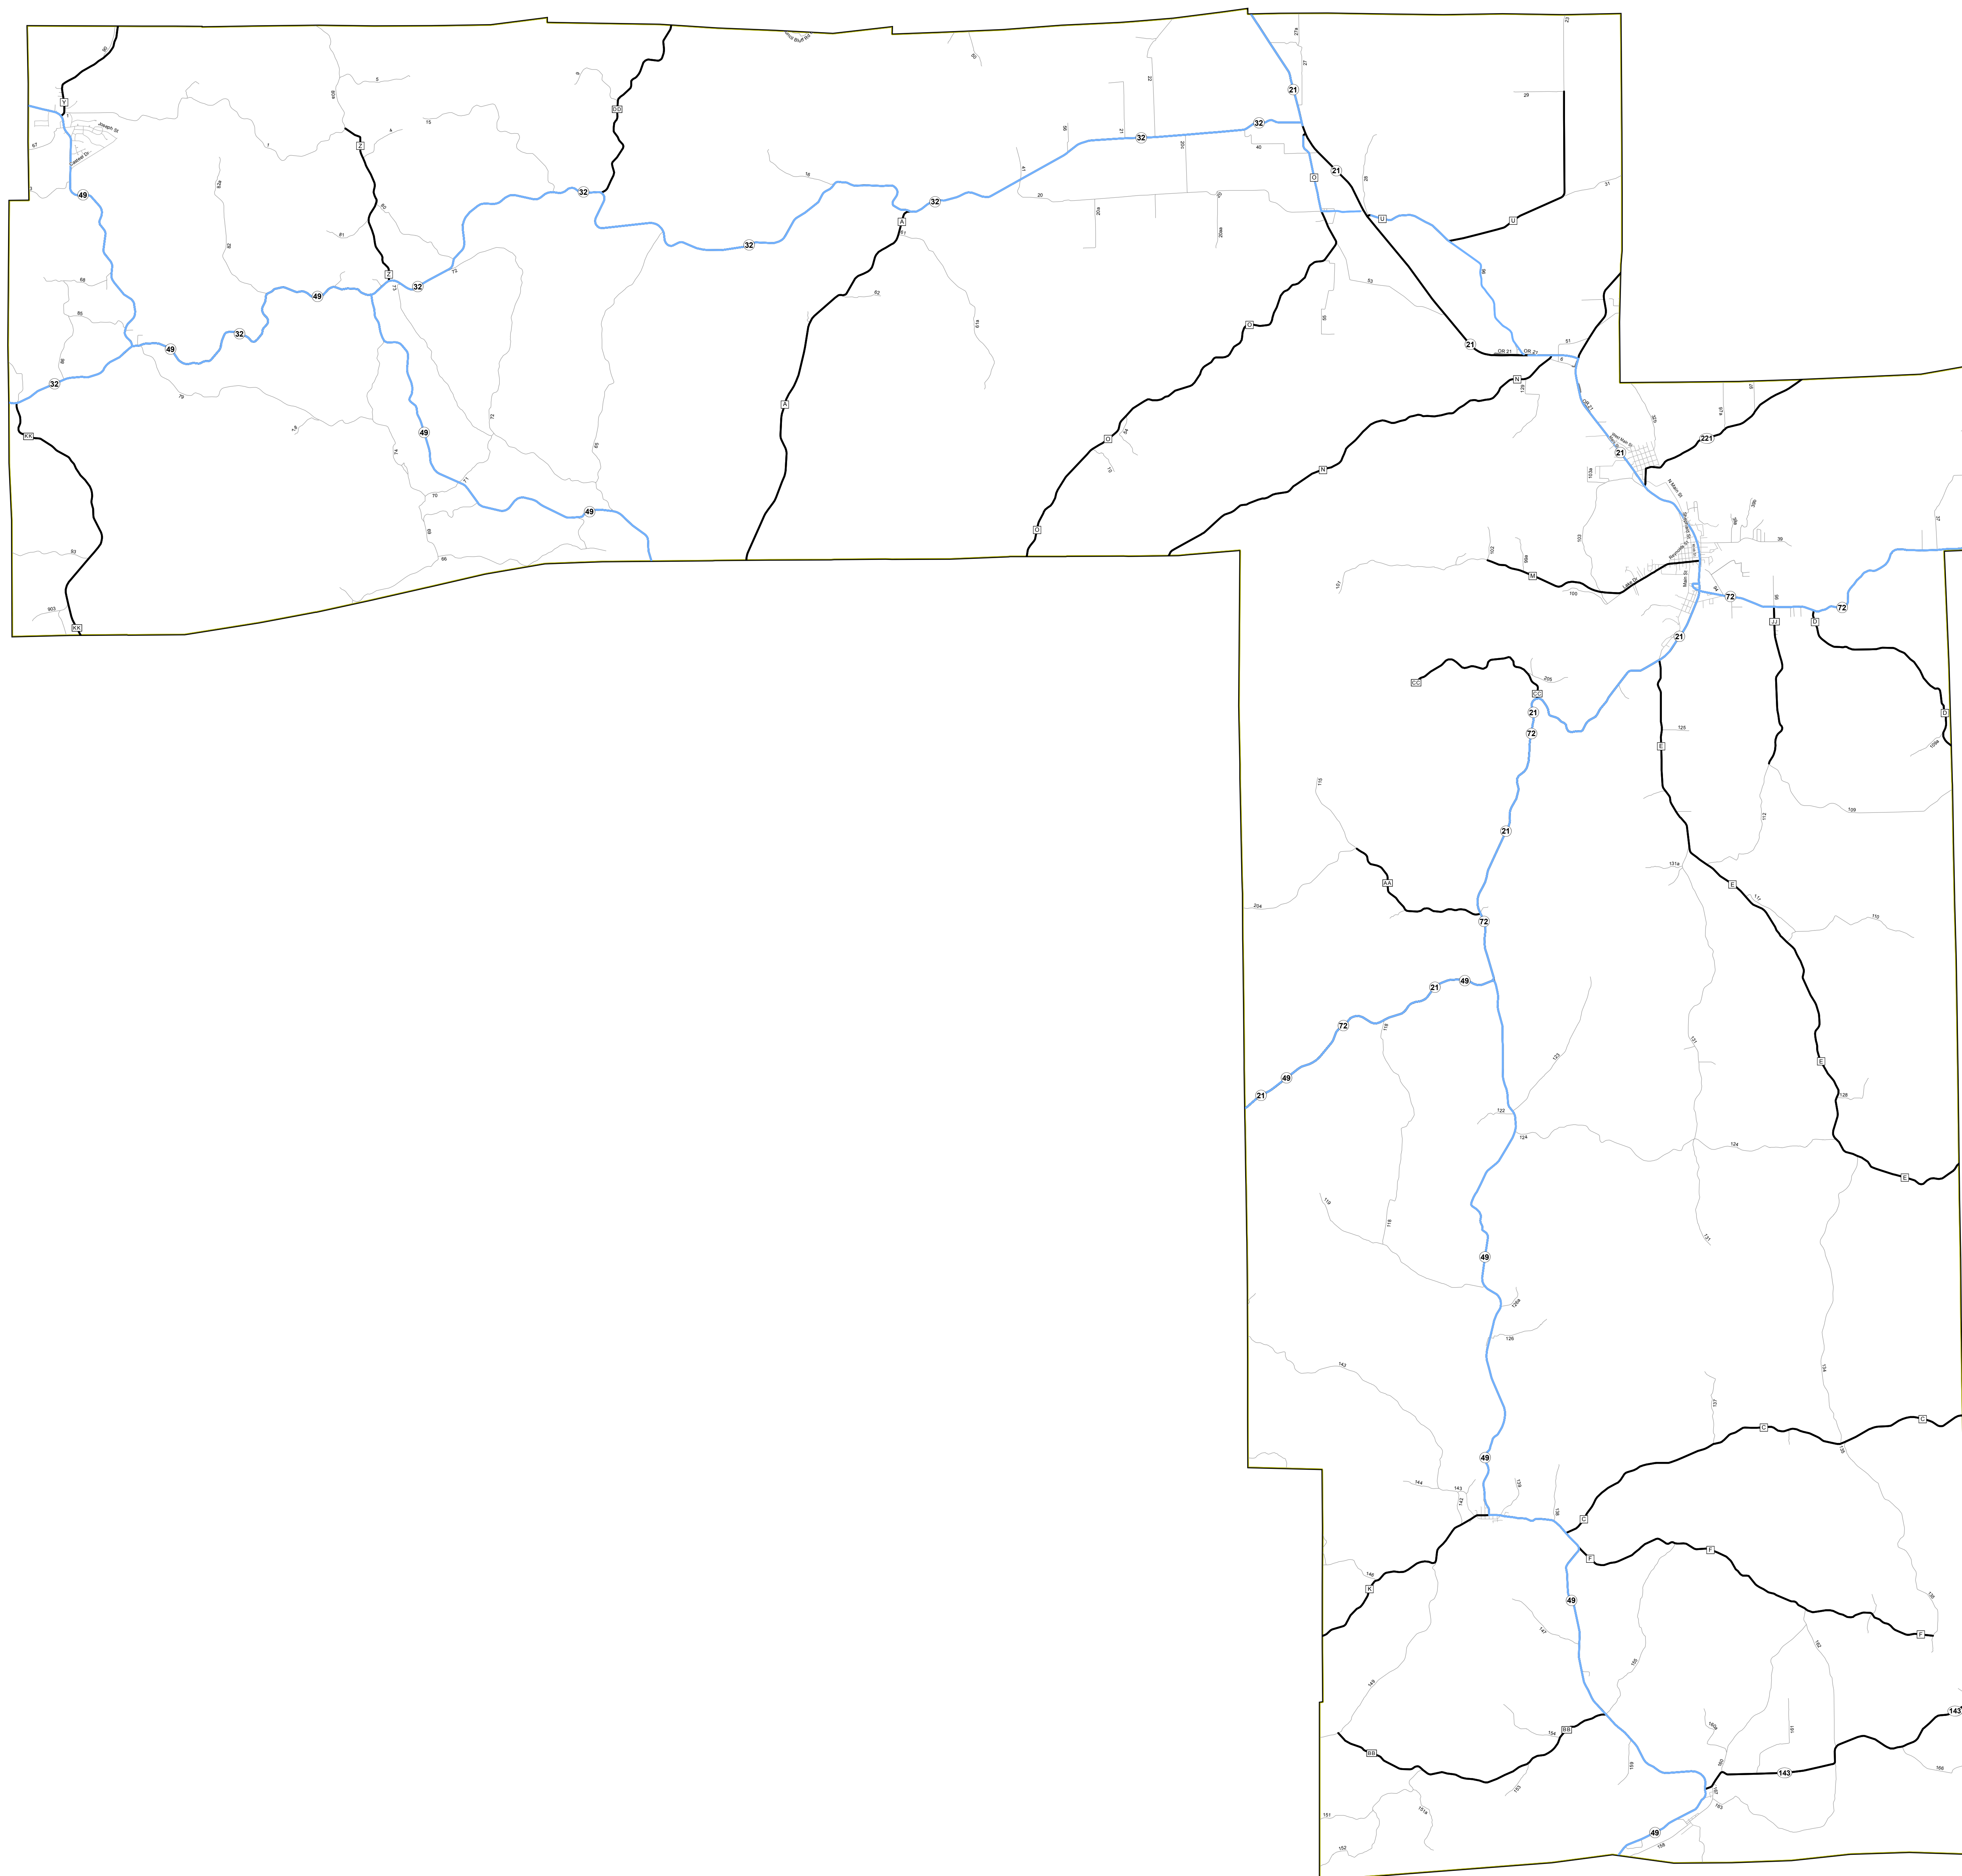

County Name:

IRON

Legend

-  ODA Billboard Controlled Routes
-  State Routes
(IS, US, MO, RT, LP, BU)
-  Other State Routes
-  County Road
-  City Street
-  Urban Area
-  County

Missouri Department of Transportation
Transportation Planning
1-888-ASK-MODOT
WWW.MODOT.ORG
Date: 4/5/2018