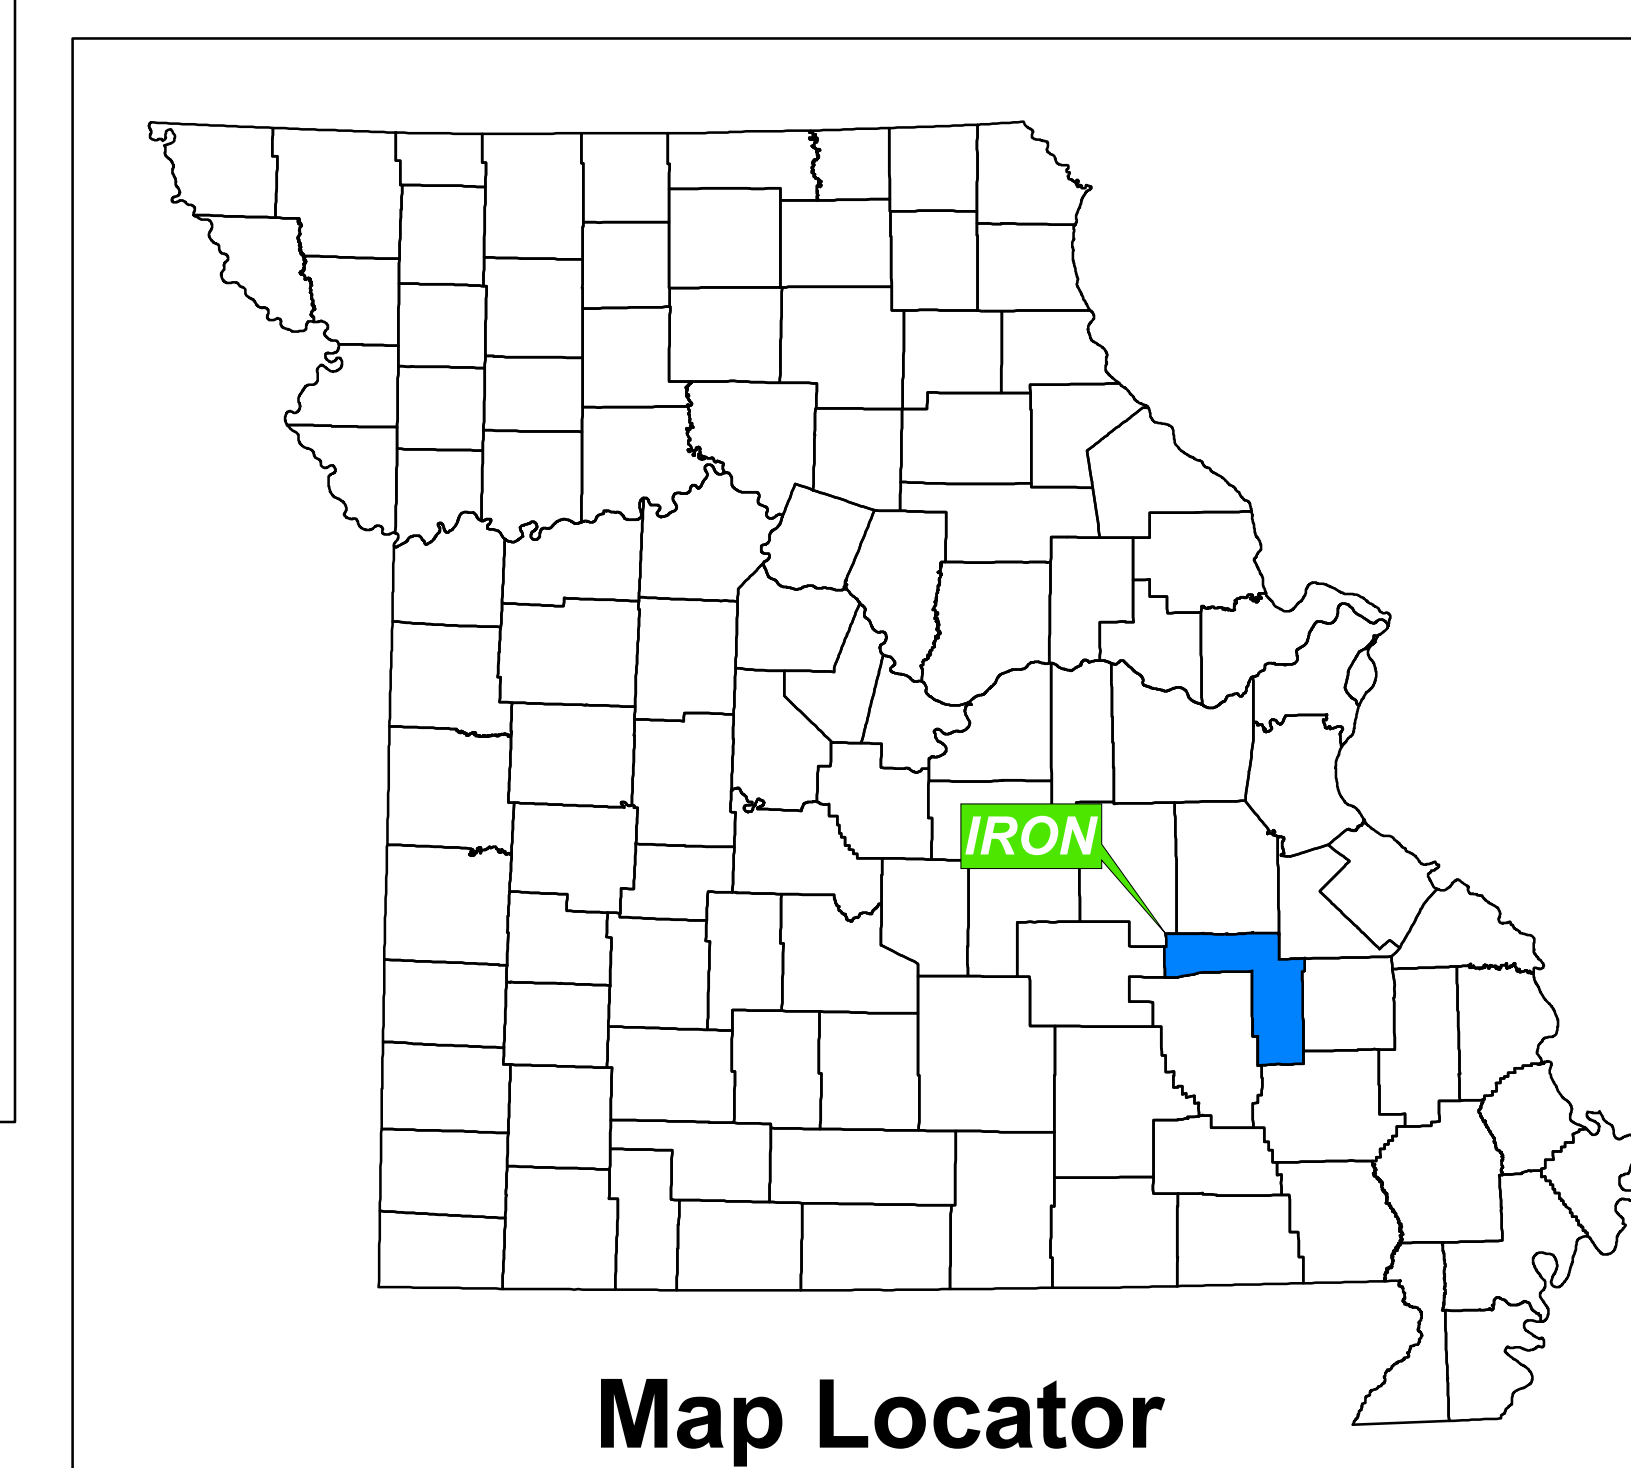

County Name:

IRON

Legend

-  ODA Billboard Controlled Routes
-  State Routes
(IS, US, MO, RT, LP, BU)
-  Other State Routes
-  County Road
-  City Street
-  Urban Area
-  County

Missouri Department of Transportation
Transportation Planning
1-888-ASK-MODOT
WWW.MODOT.ORG
Date: 4/5/2018