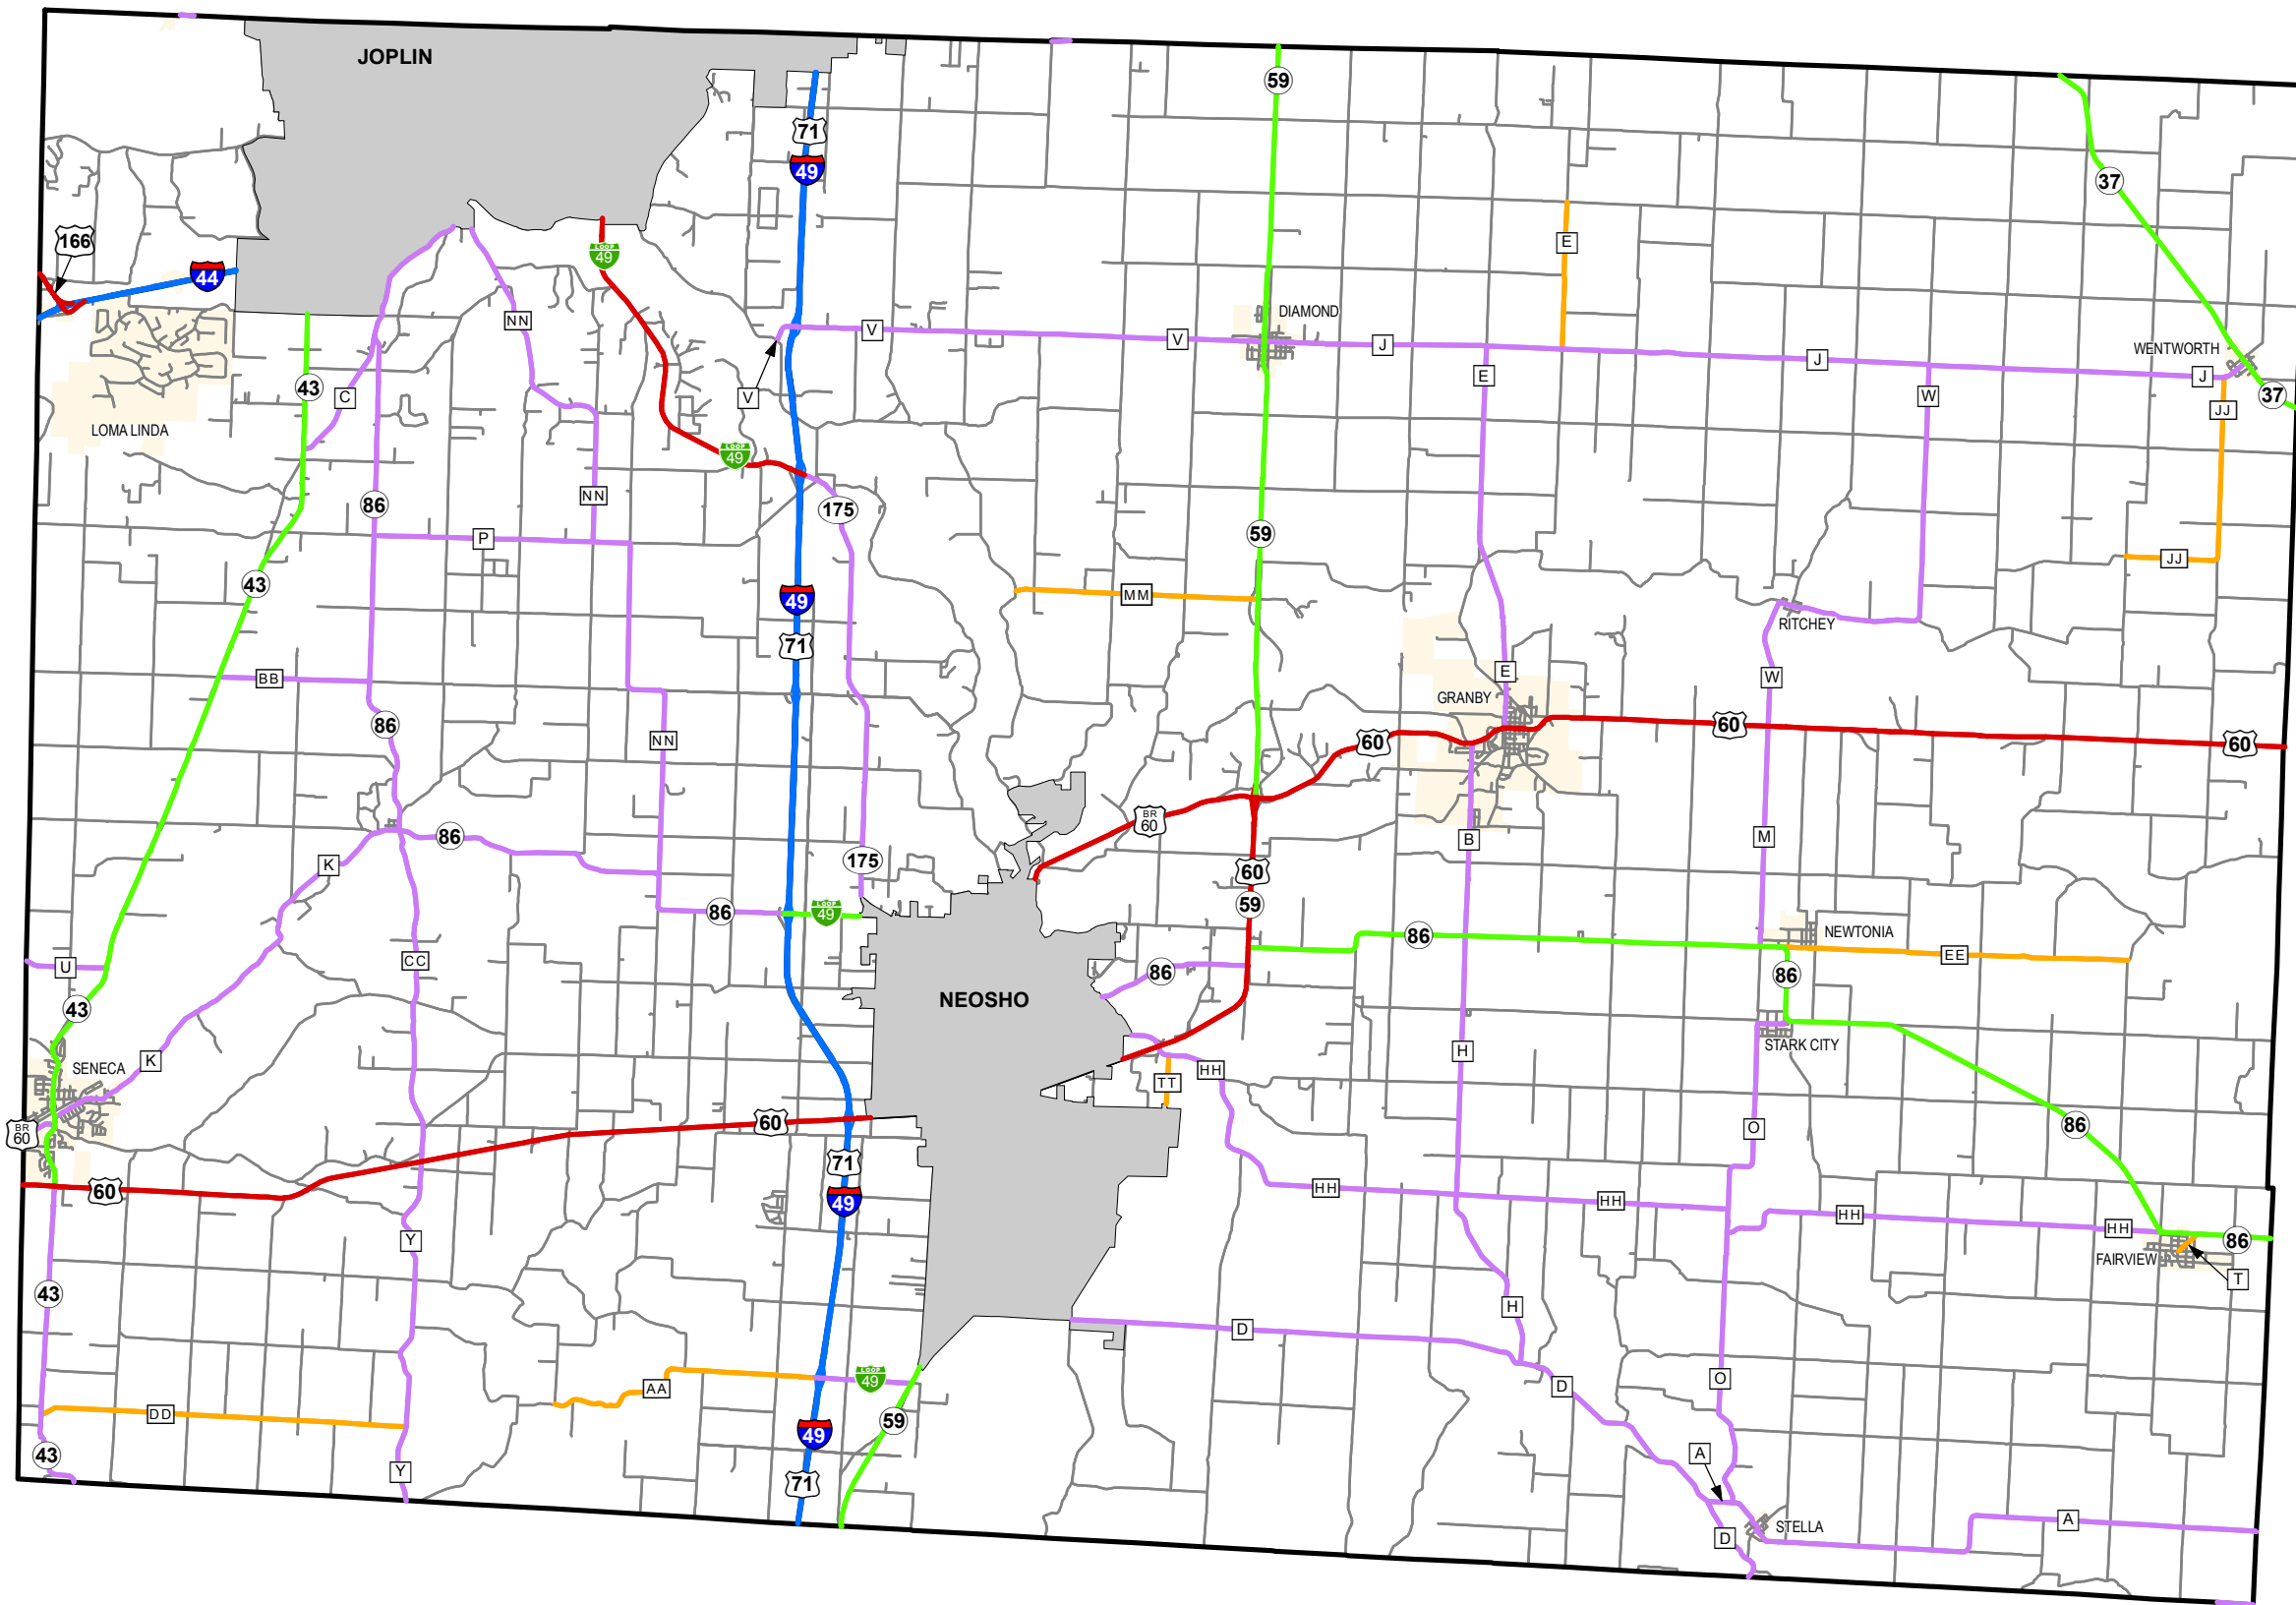

Rural Functional Classification

NEWTON COUNTY

Missouri

FUNCTIONAL CLASS	
Interstate	
Other Freeway and Expressway	
Other Principal Arterial	
Minor Arterial	
Major Collector	
Minor Collector	
Local	
CITY	
URBAN AREA	

Federal-Aid highways exclude local roads and rural minor collectors.

Transportation Planning
 105 W. Capitol Ave.
 Jefferson City, MO 65102
 Phone (573) 526-5478
 Fax (573) 526-8052

Approved January 16, 2014