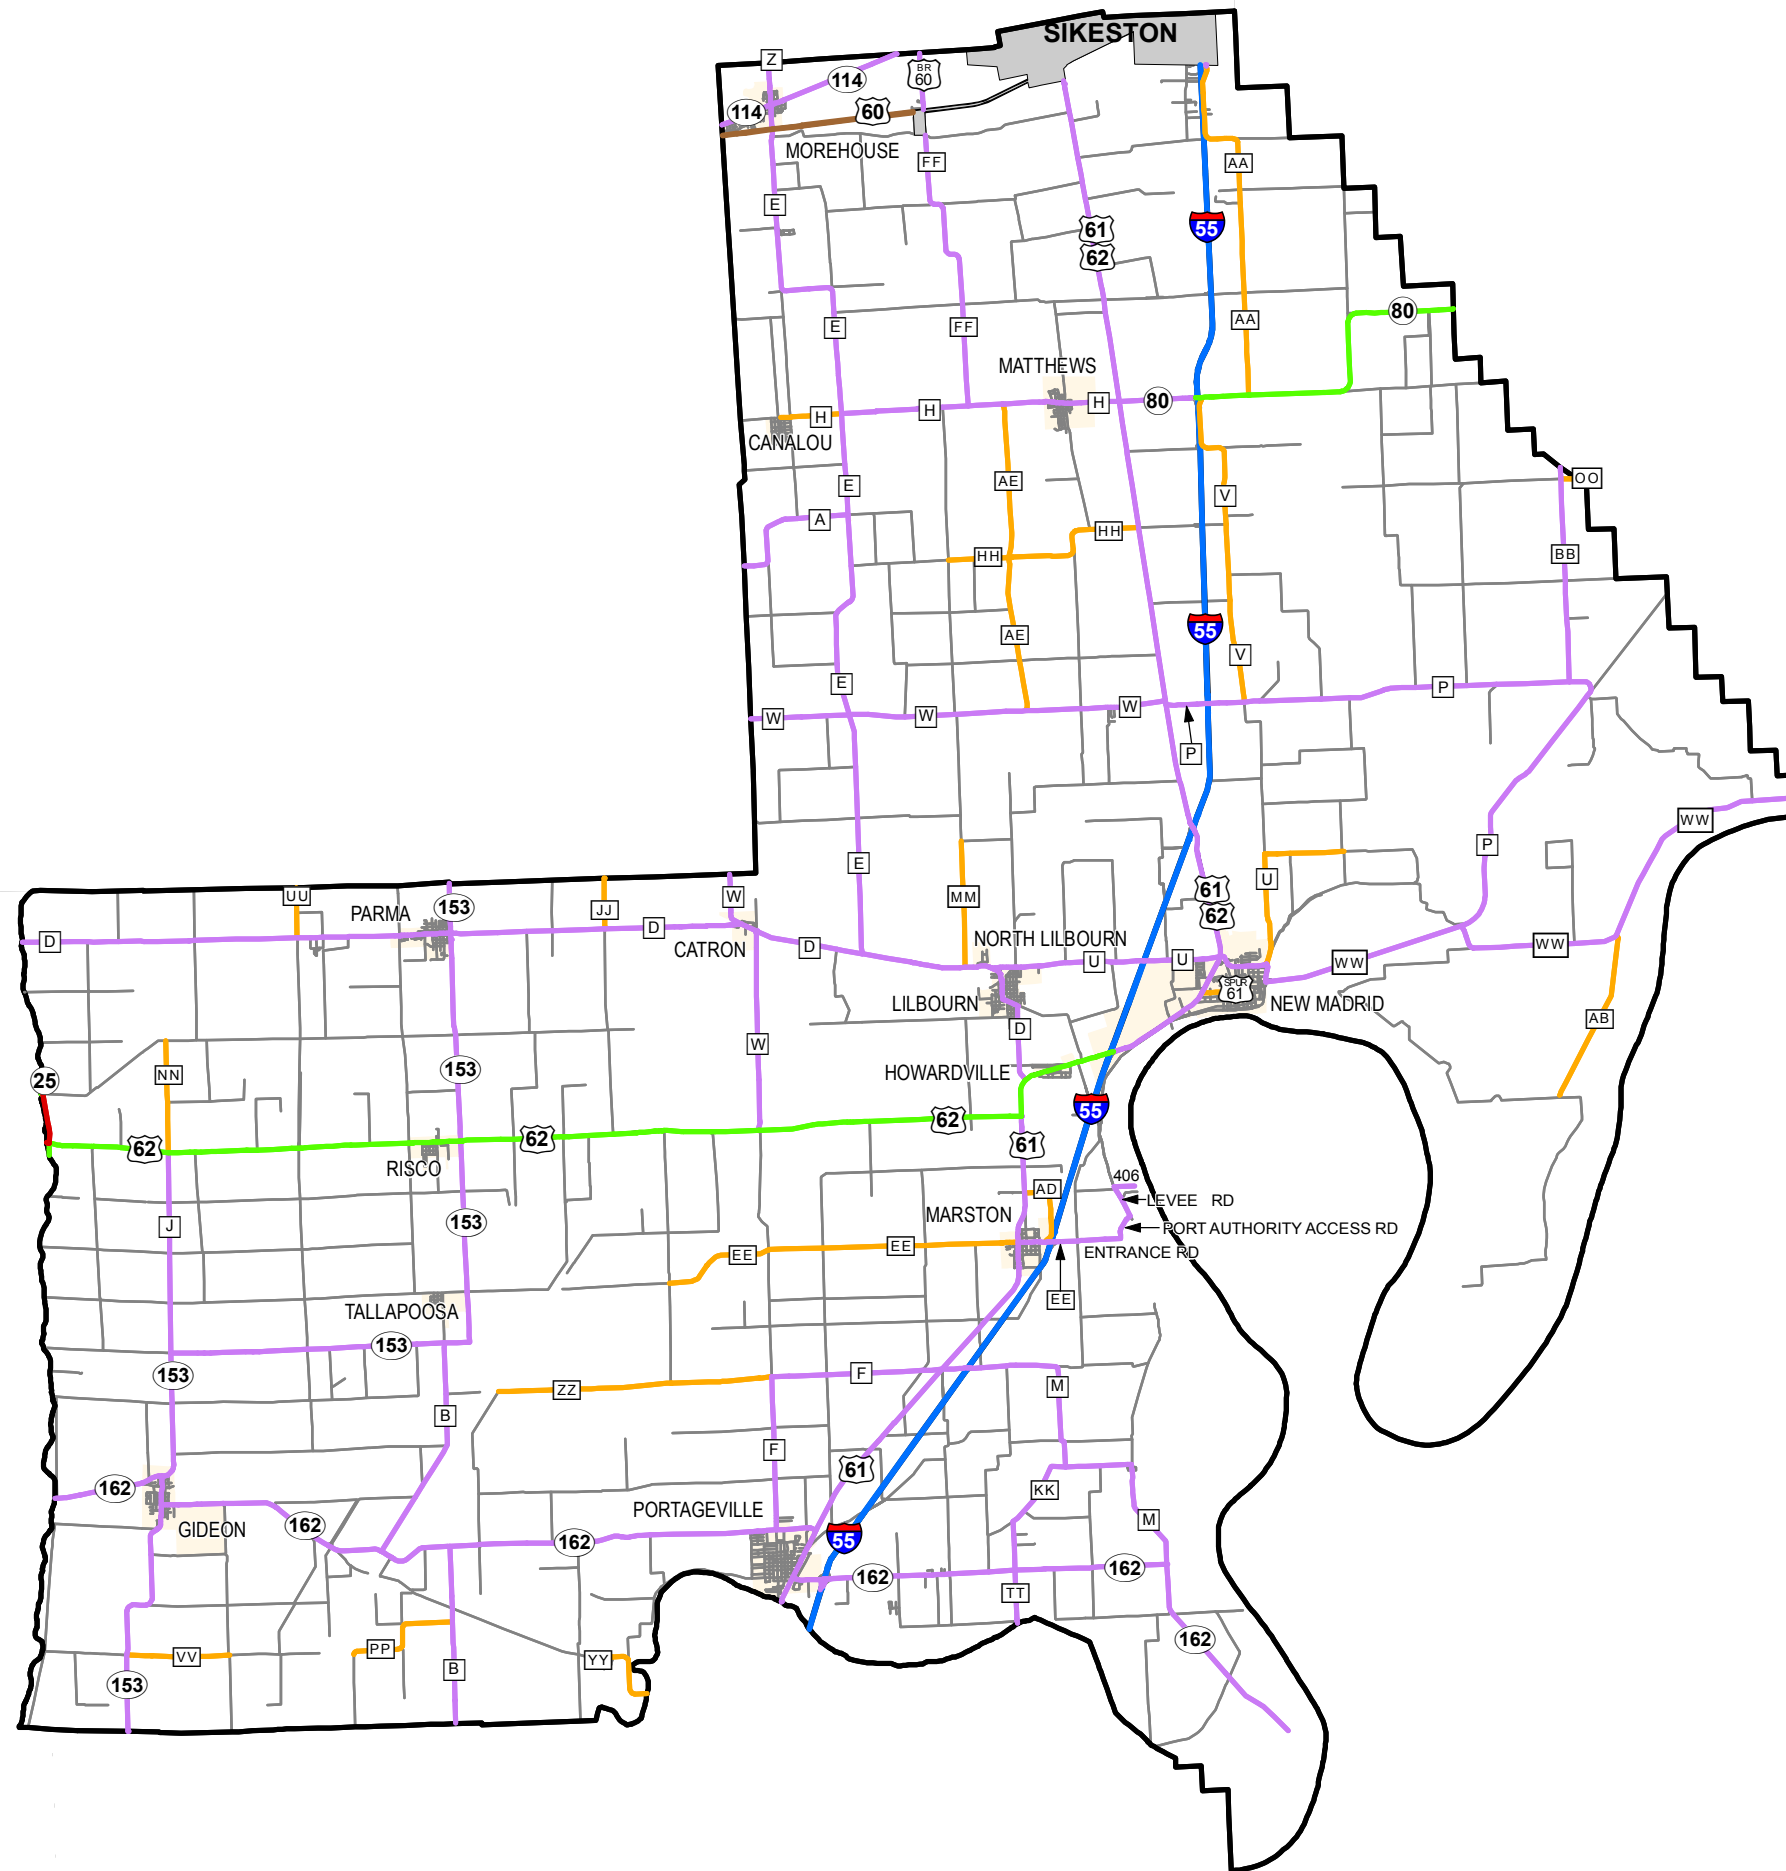

Rural Functional Classification

NEW MADRID COUNTY

Missouri

FUNCTIONAL CLASS	
Interstate	
Other Freeway and Expressway	
Other Principal Arterial	
Minor Arterial	
Major Collector	
Minor Collector	
Local	
CITY	
URBAN AREA	

Federal-Aid highways exclude local roads and rural minor collectors.

Transportation Planning
 105 W. Capitol Ave.
 Jefferson City, MO 65102
 Phone (573) 526-5478
 Fax (573) 526-8052

Approved December 13, 2012