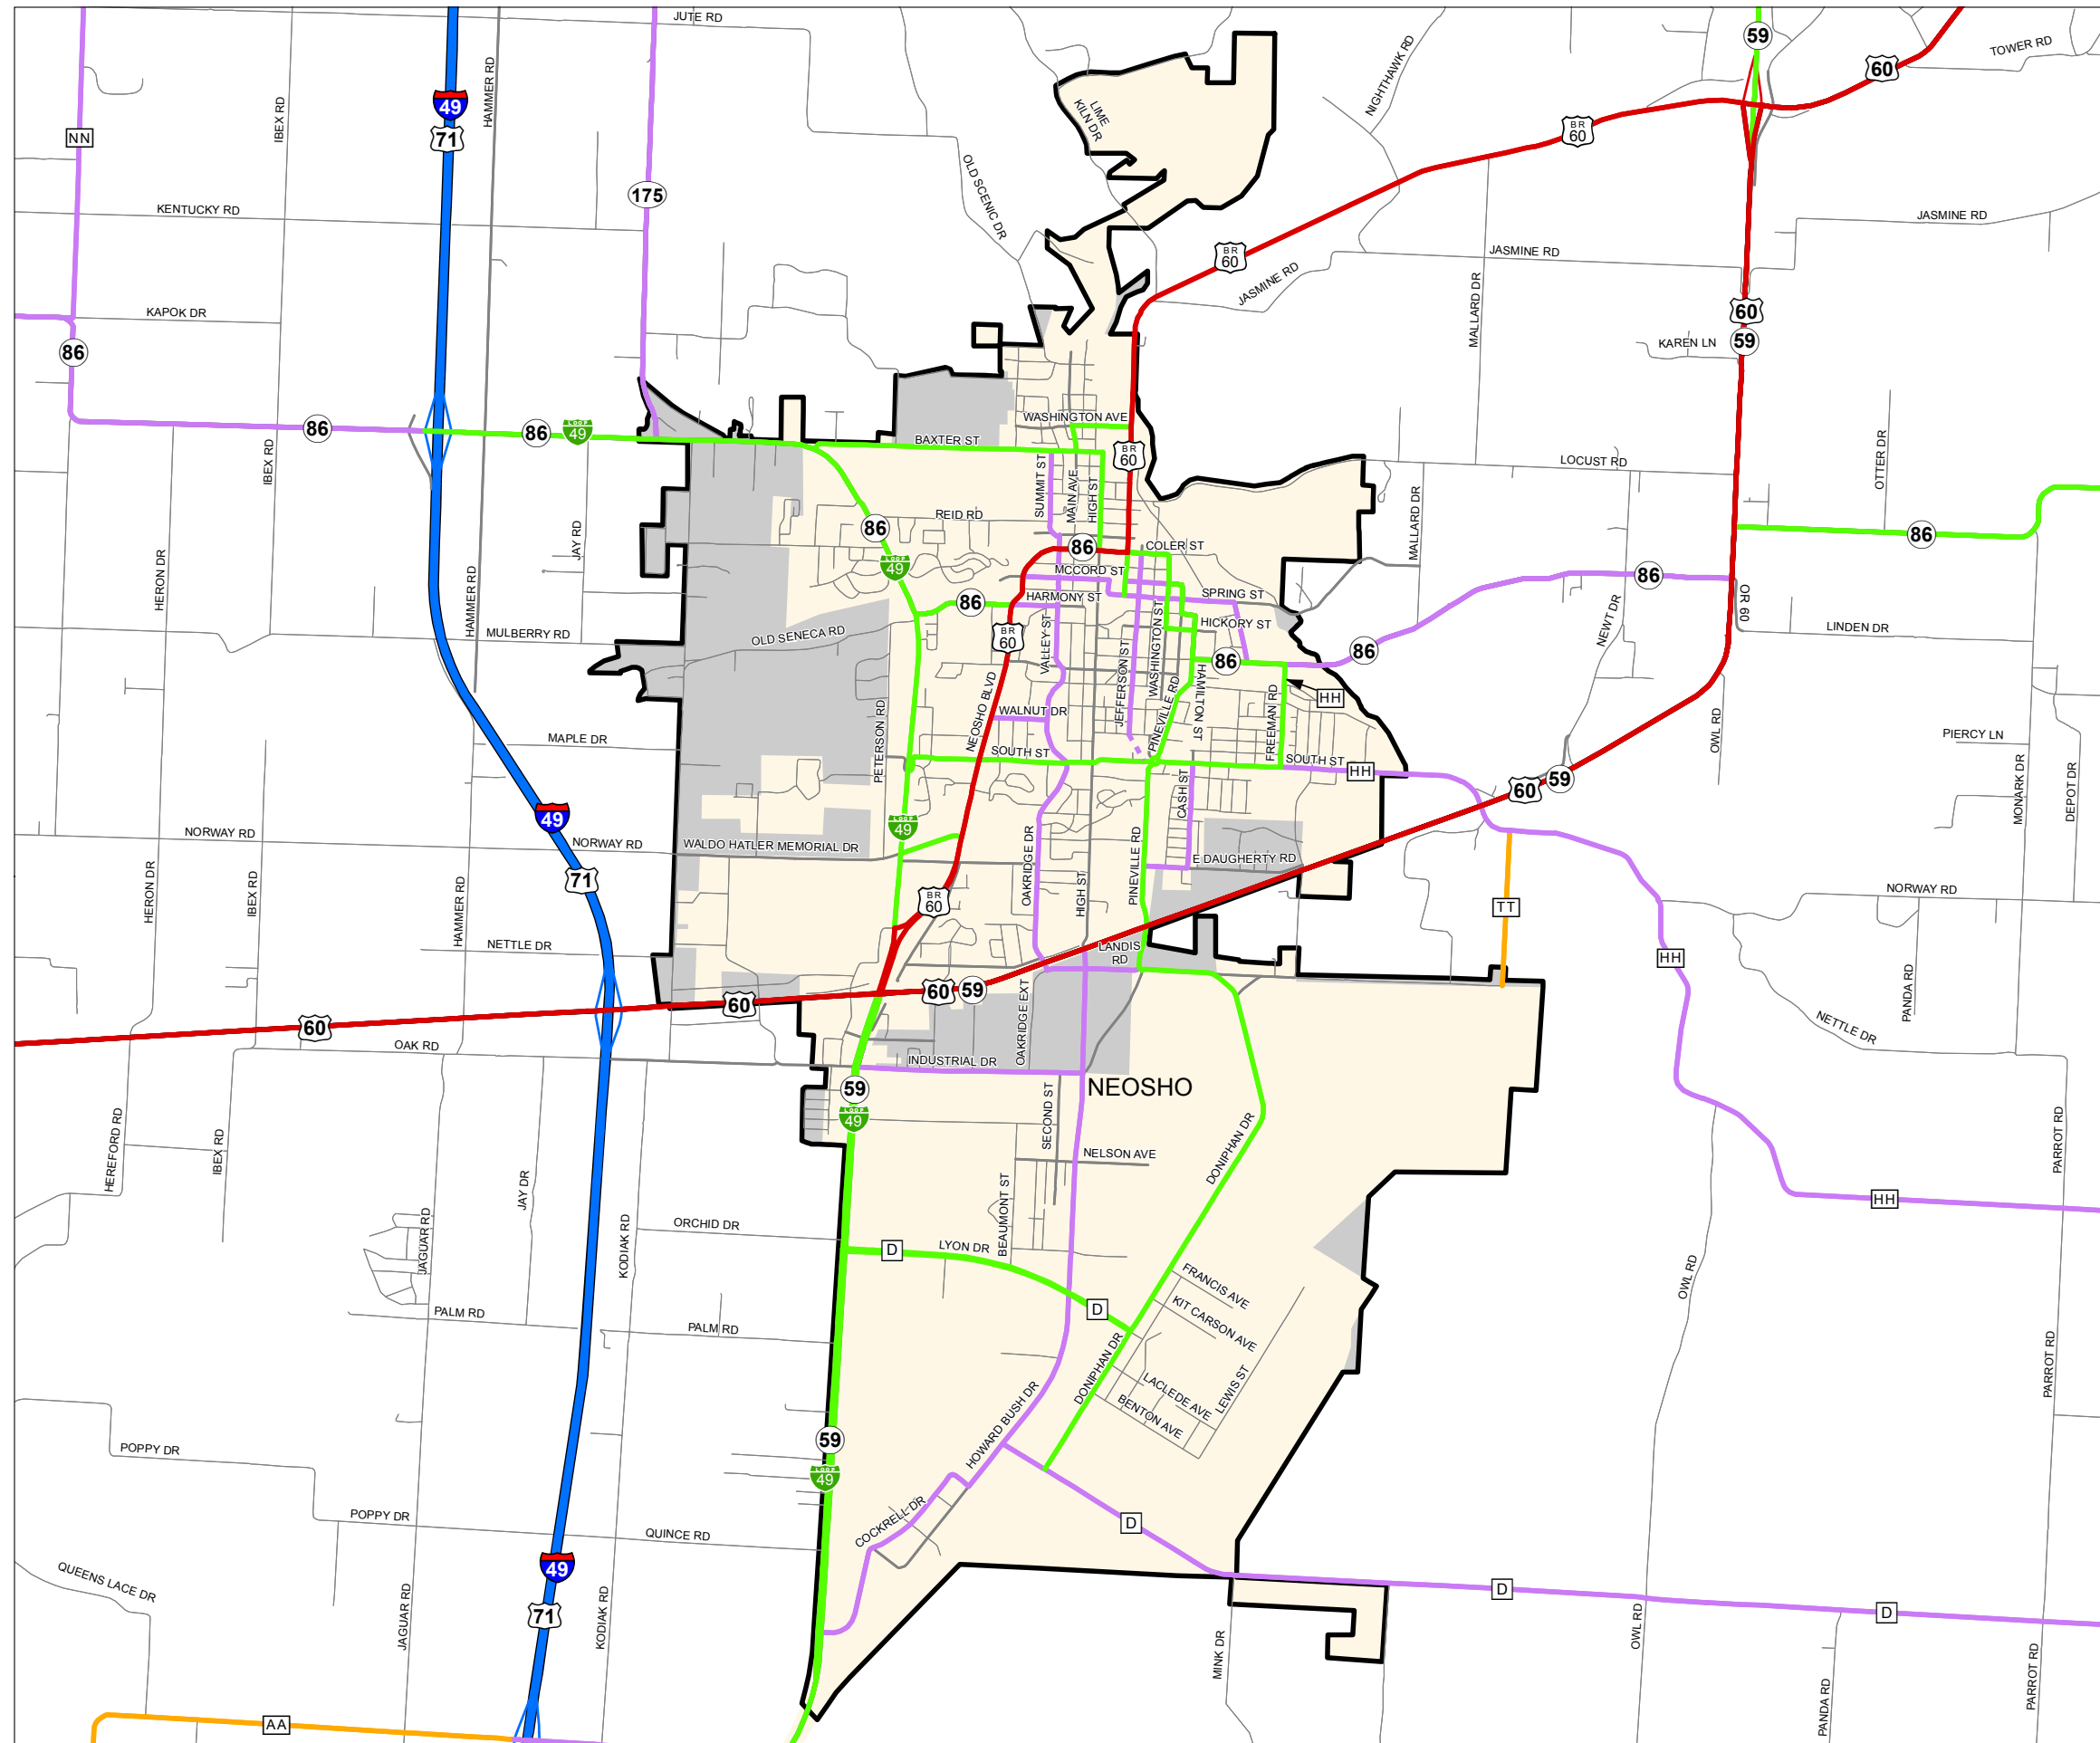

Functional Classification System

NEOSHO

Newton County

Missouri

FUNCTIONAL CLASS	
Interstate	
Other Freeway and Expressway	
Other Principal Arterial	
Minor Arterial	
Major Collector	
Minor Collector	
Local	
CITY	
URBAN AREA	

Federal-Aid highways exclude local roads and rural minor collectors.

Transportation Planning

105 W. Capitol Ave.
Jefferson City, MO 65102
Phone (573) 526-5478
Fax (573) 526-8052

Approved April 26, 2016

Path: Z:\FunctionalClassMaps\FuncionalClassMaps\FuncionalClass_Dist06_Urban.mxd