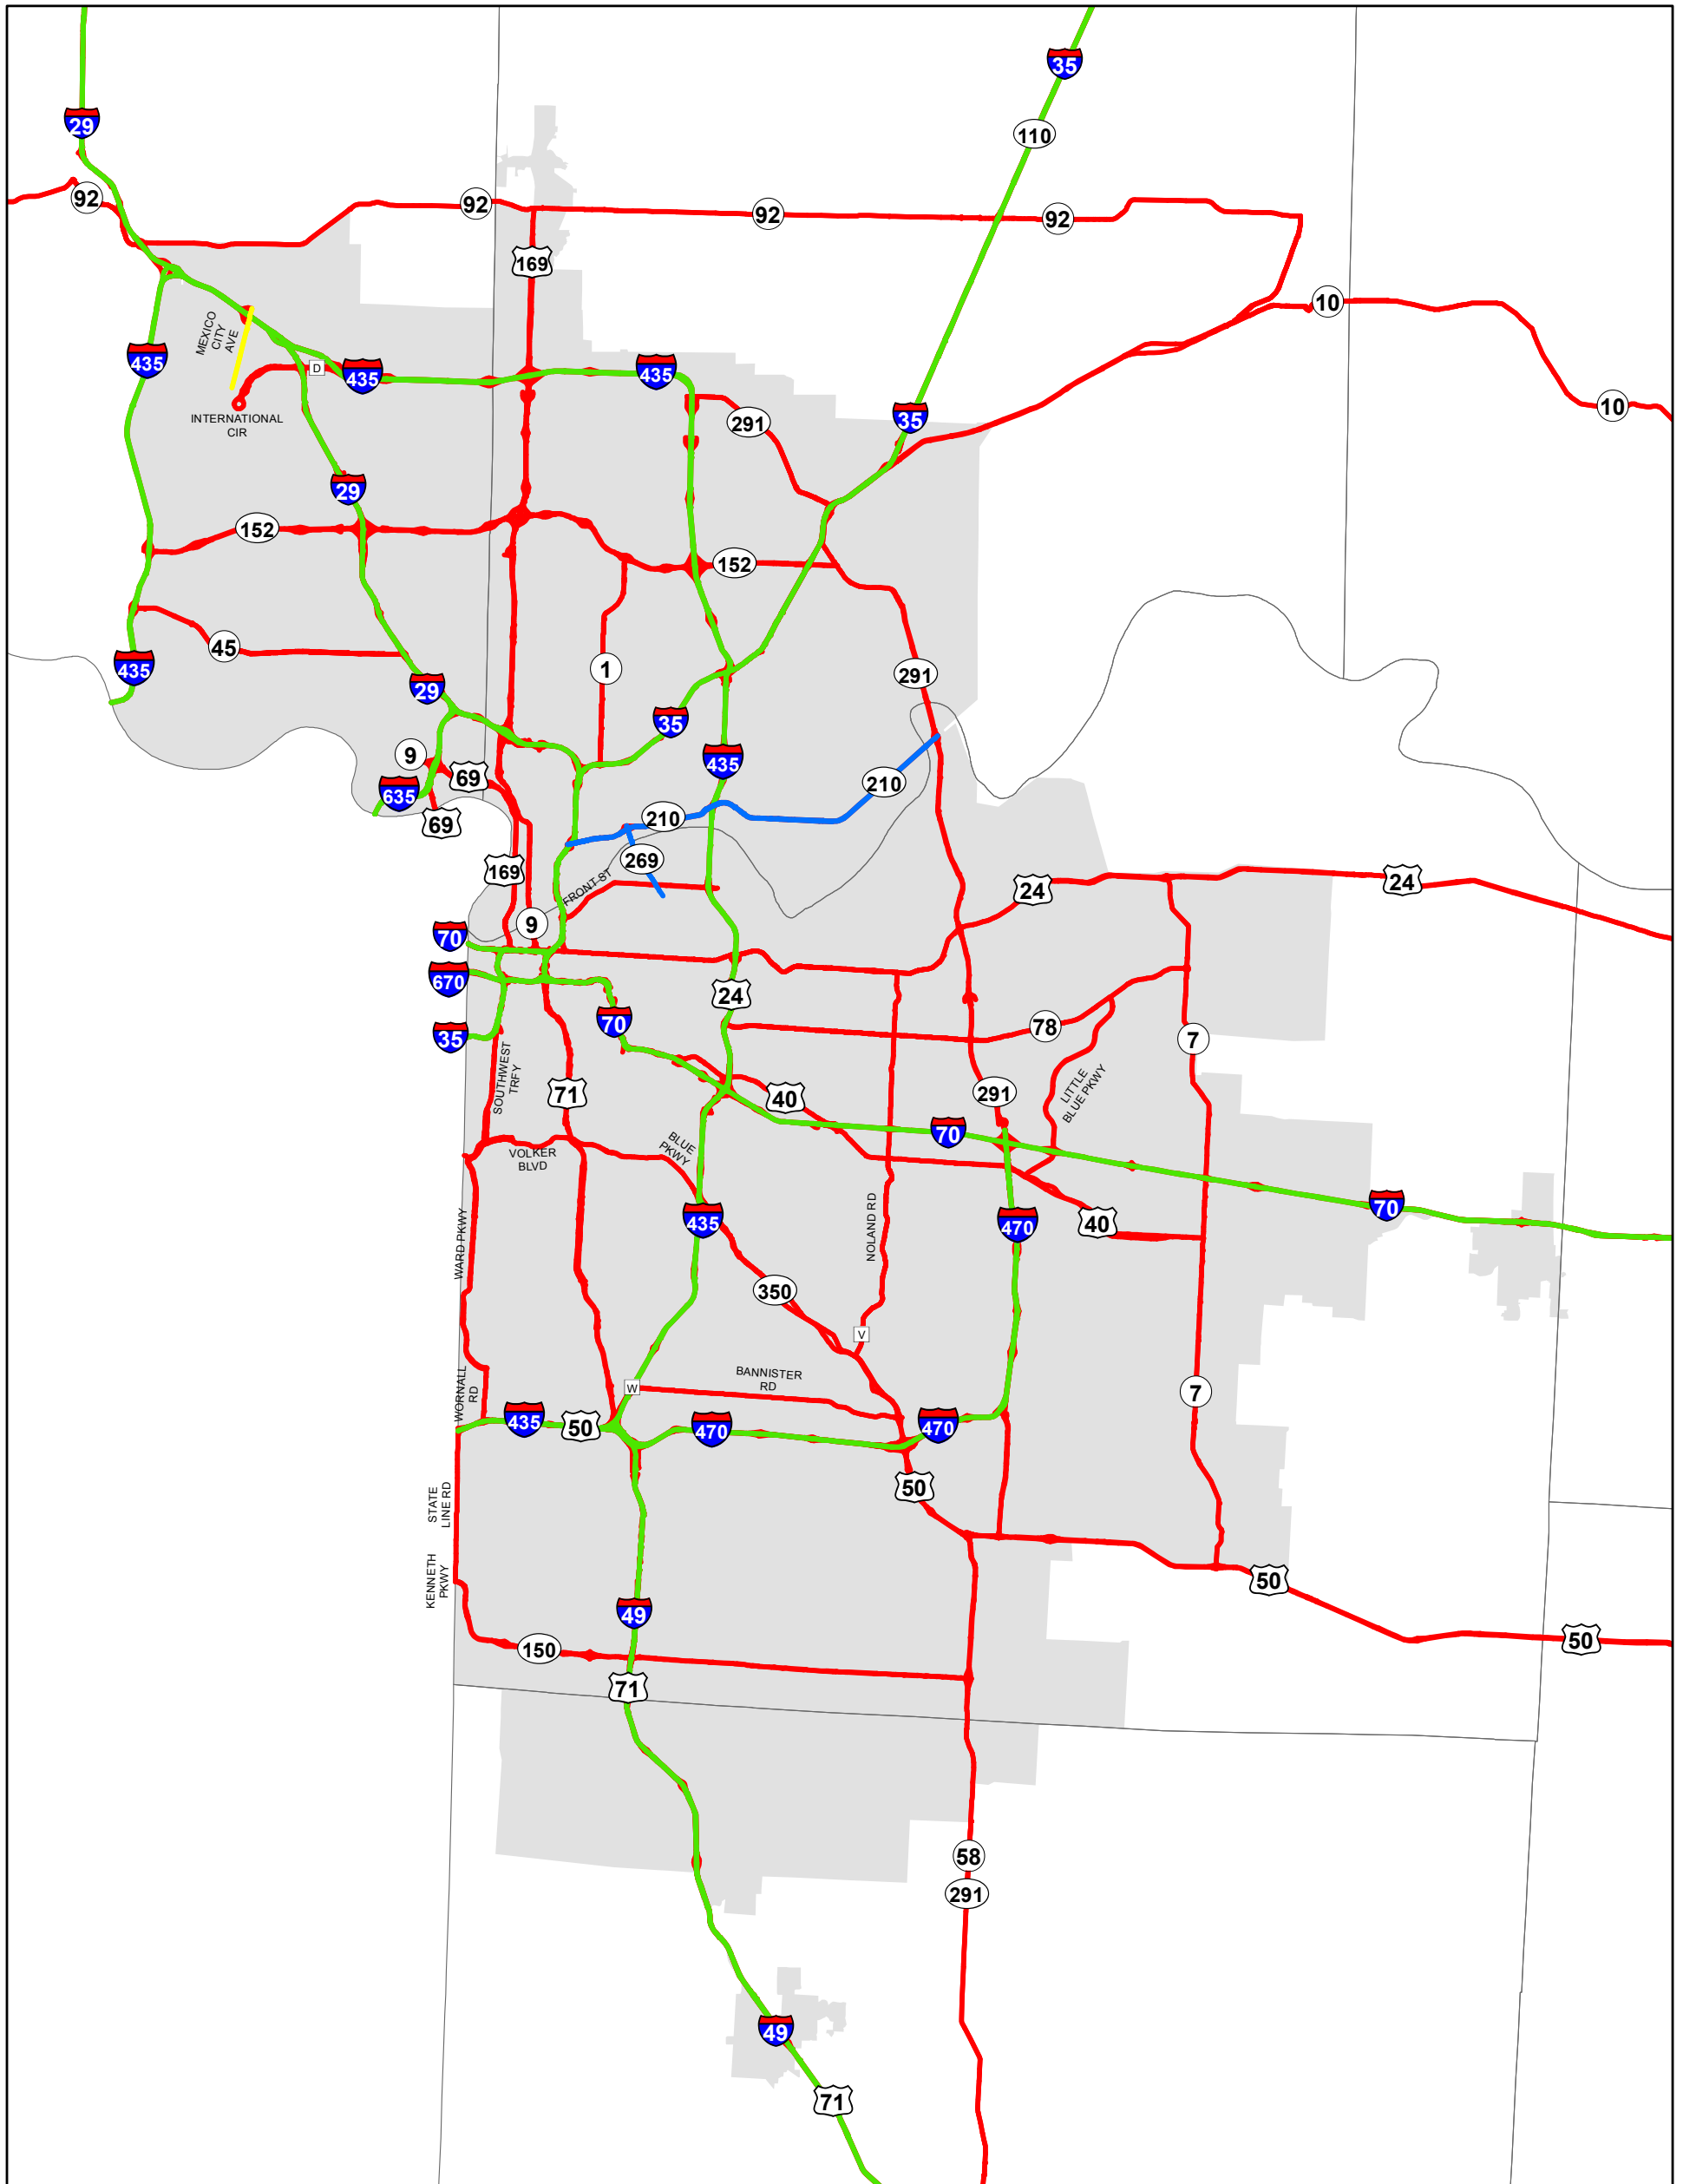

MISSOURI NATIONAL HIGHWAY SYSTEM

Urban Areas: Kansas City

Approved by Congress November 1995

- INTERMODAL AIRPORT
- INTERMODAL PORT
- INTERMODAL PUBLIC
- INTERMODAL RAIL TRUCK
- INTERSTATE (NHS)
- OTHER NHS
- URBAN AREAS

Transportation Planning
105 W. Capitol Ave.
Jefferson City, MO 65102
Phone: (573) 526-2587
Fax: (573) 526-8052

July 2019