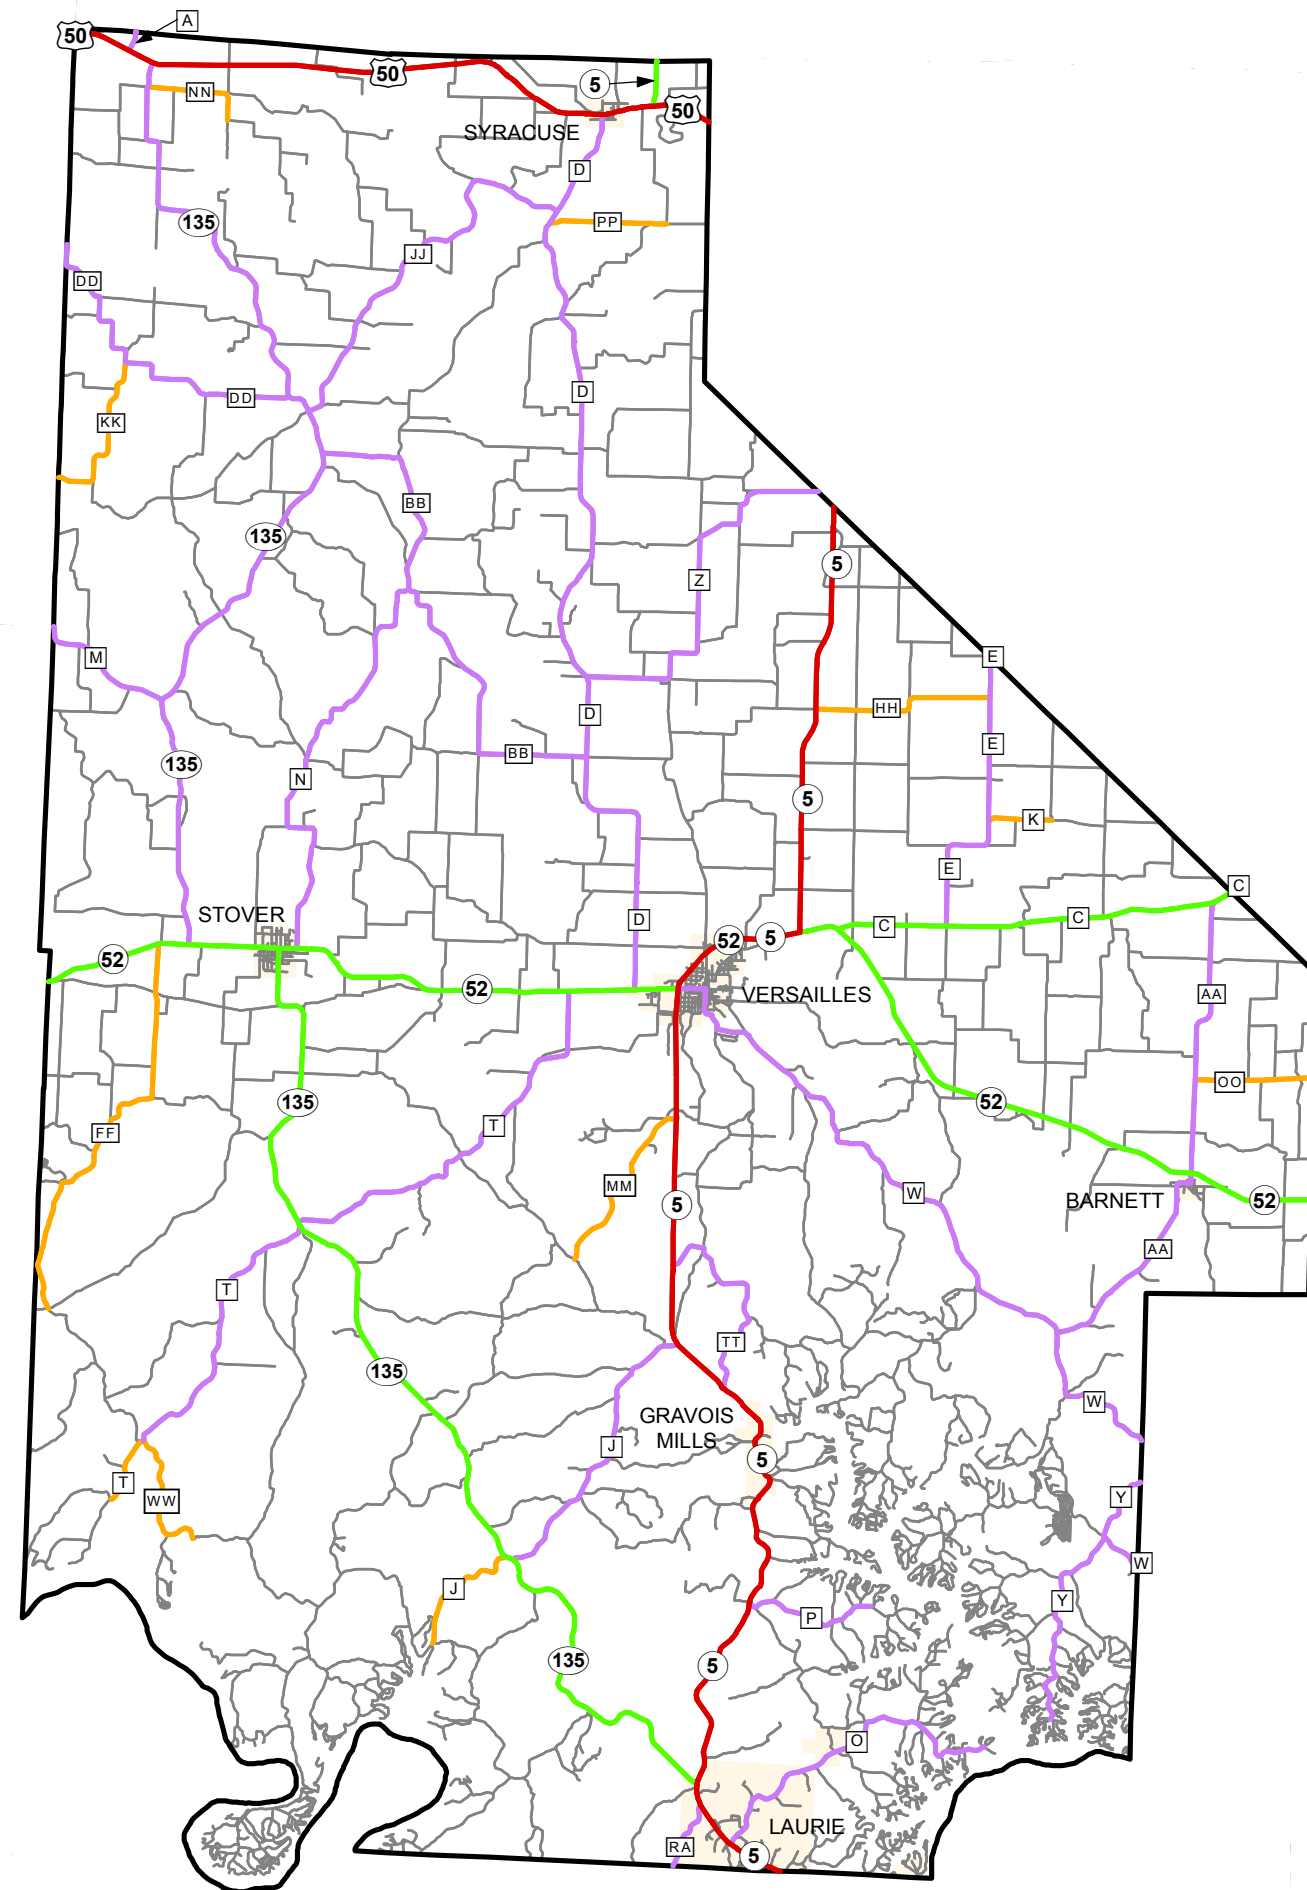

Rural Functional Classification

MORGAN COUNTY

Missouri

FUNCTIONAL CLASS

- Interstate —
- Other Freeway and Expressway —
- Other Principal Arterial —
- Minor Arterial —
- Major Collector —
- Minor Collector —
- Local —

CITY

URBAN AREA

Federal-Aid highways exclude local roads and rural minor collectors.

Transportation Planning
 105 W. Capitol Ave.
 Jefferson City, MO 65102
 Phone (573) 526-5478
 Fax (573) 526-8052

Approved November 27, 2002