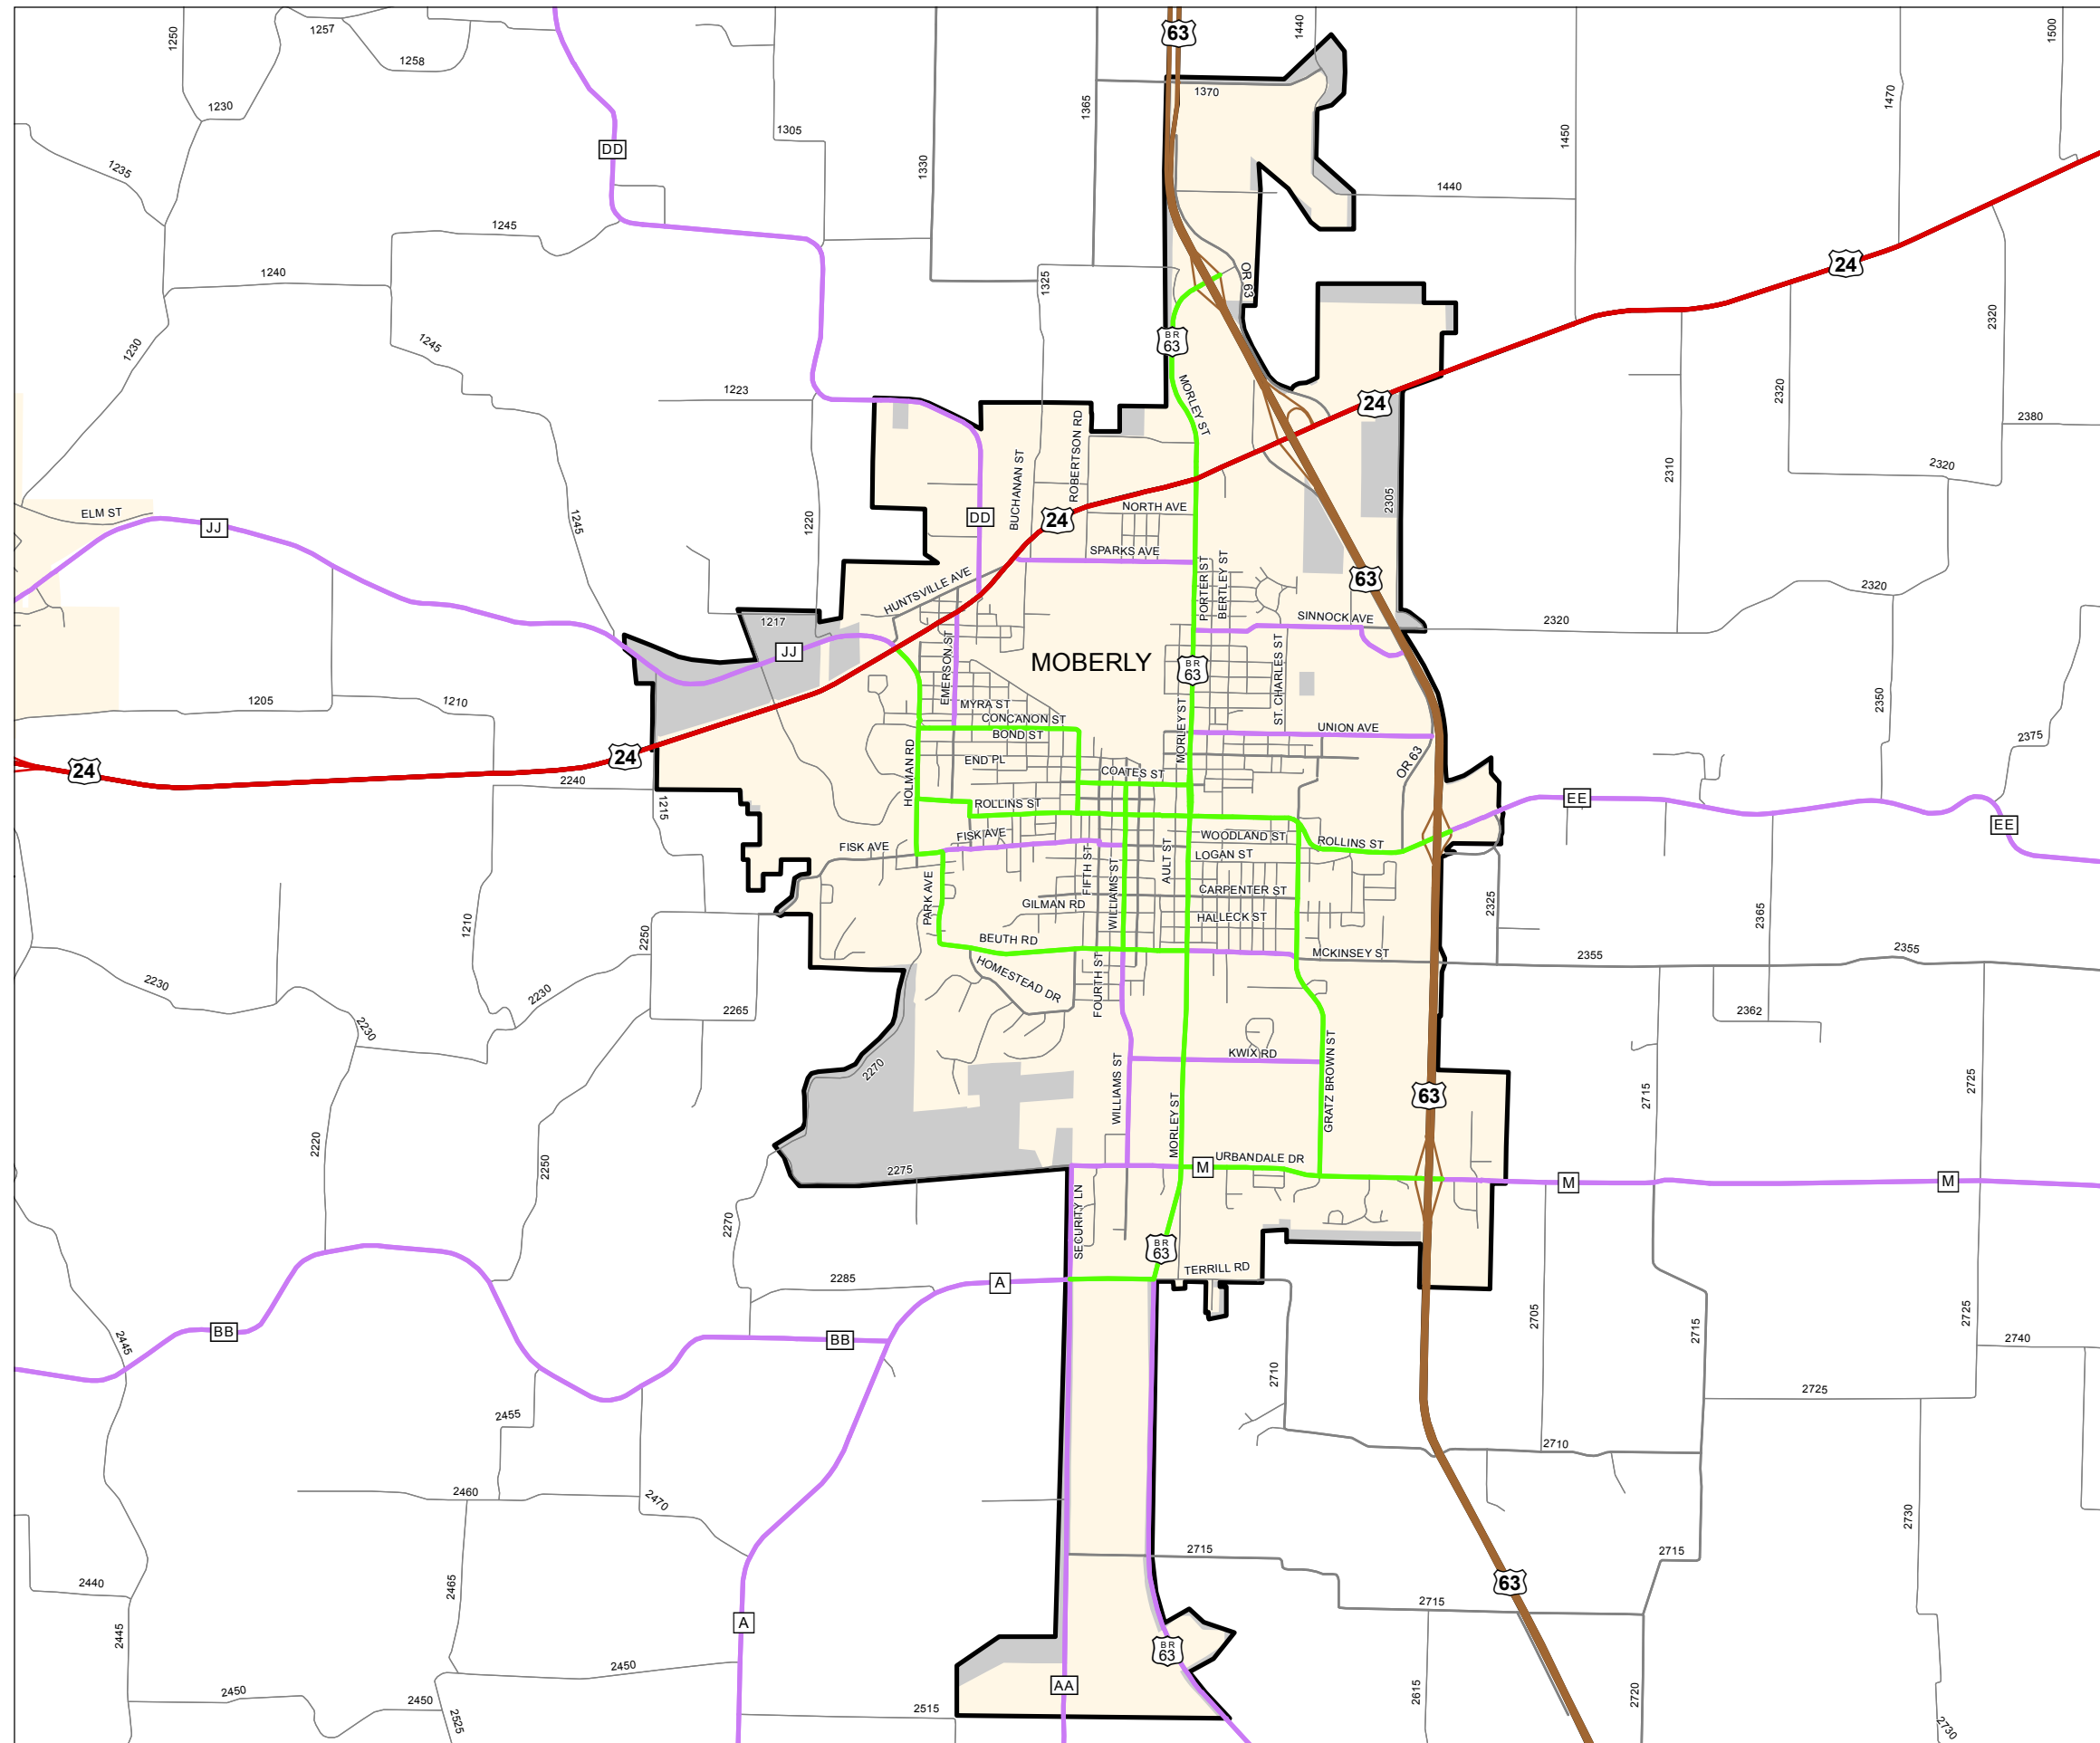

Functional Classification System

MOBERLY

Randolph County

Missouri

FUNCTIONAL CLASS	
Interstate	
Other Freeway and Expressway	
Other Principal Arterial	
Minor Arterial	
Major Collector	
Minor Collector	
Local	
CITY	
URBAN AREA	

Federal-Aid highways exclude local roads and rural minor collectors.

Transportation Planning
 105 W. Capitol Ave.
 Jefferson City, MO 65102
 Phone (573) 526-5478
 Fax (573) 526-8052

Approved April 16, 2014