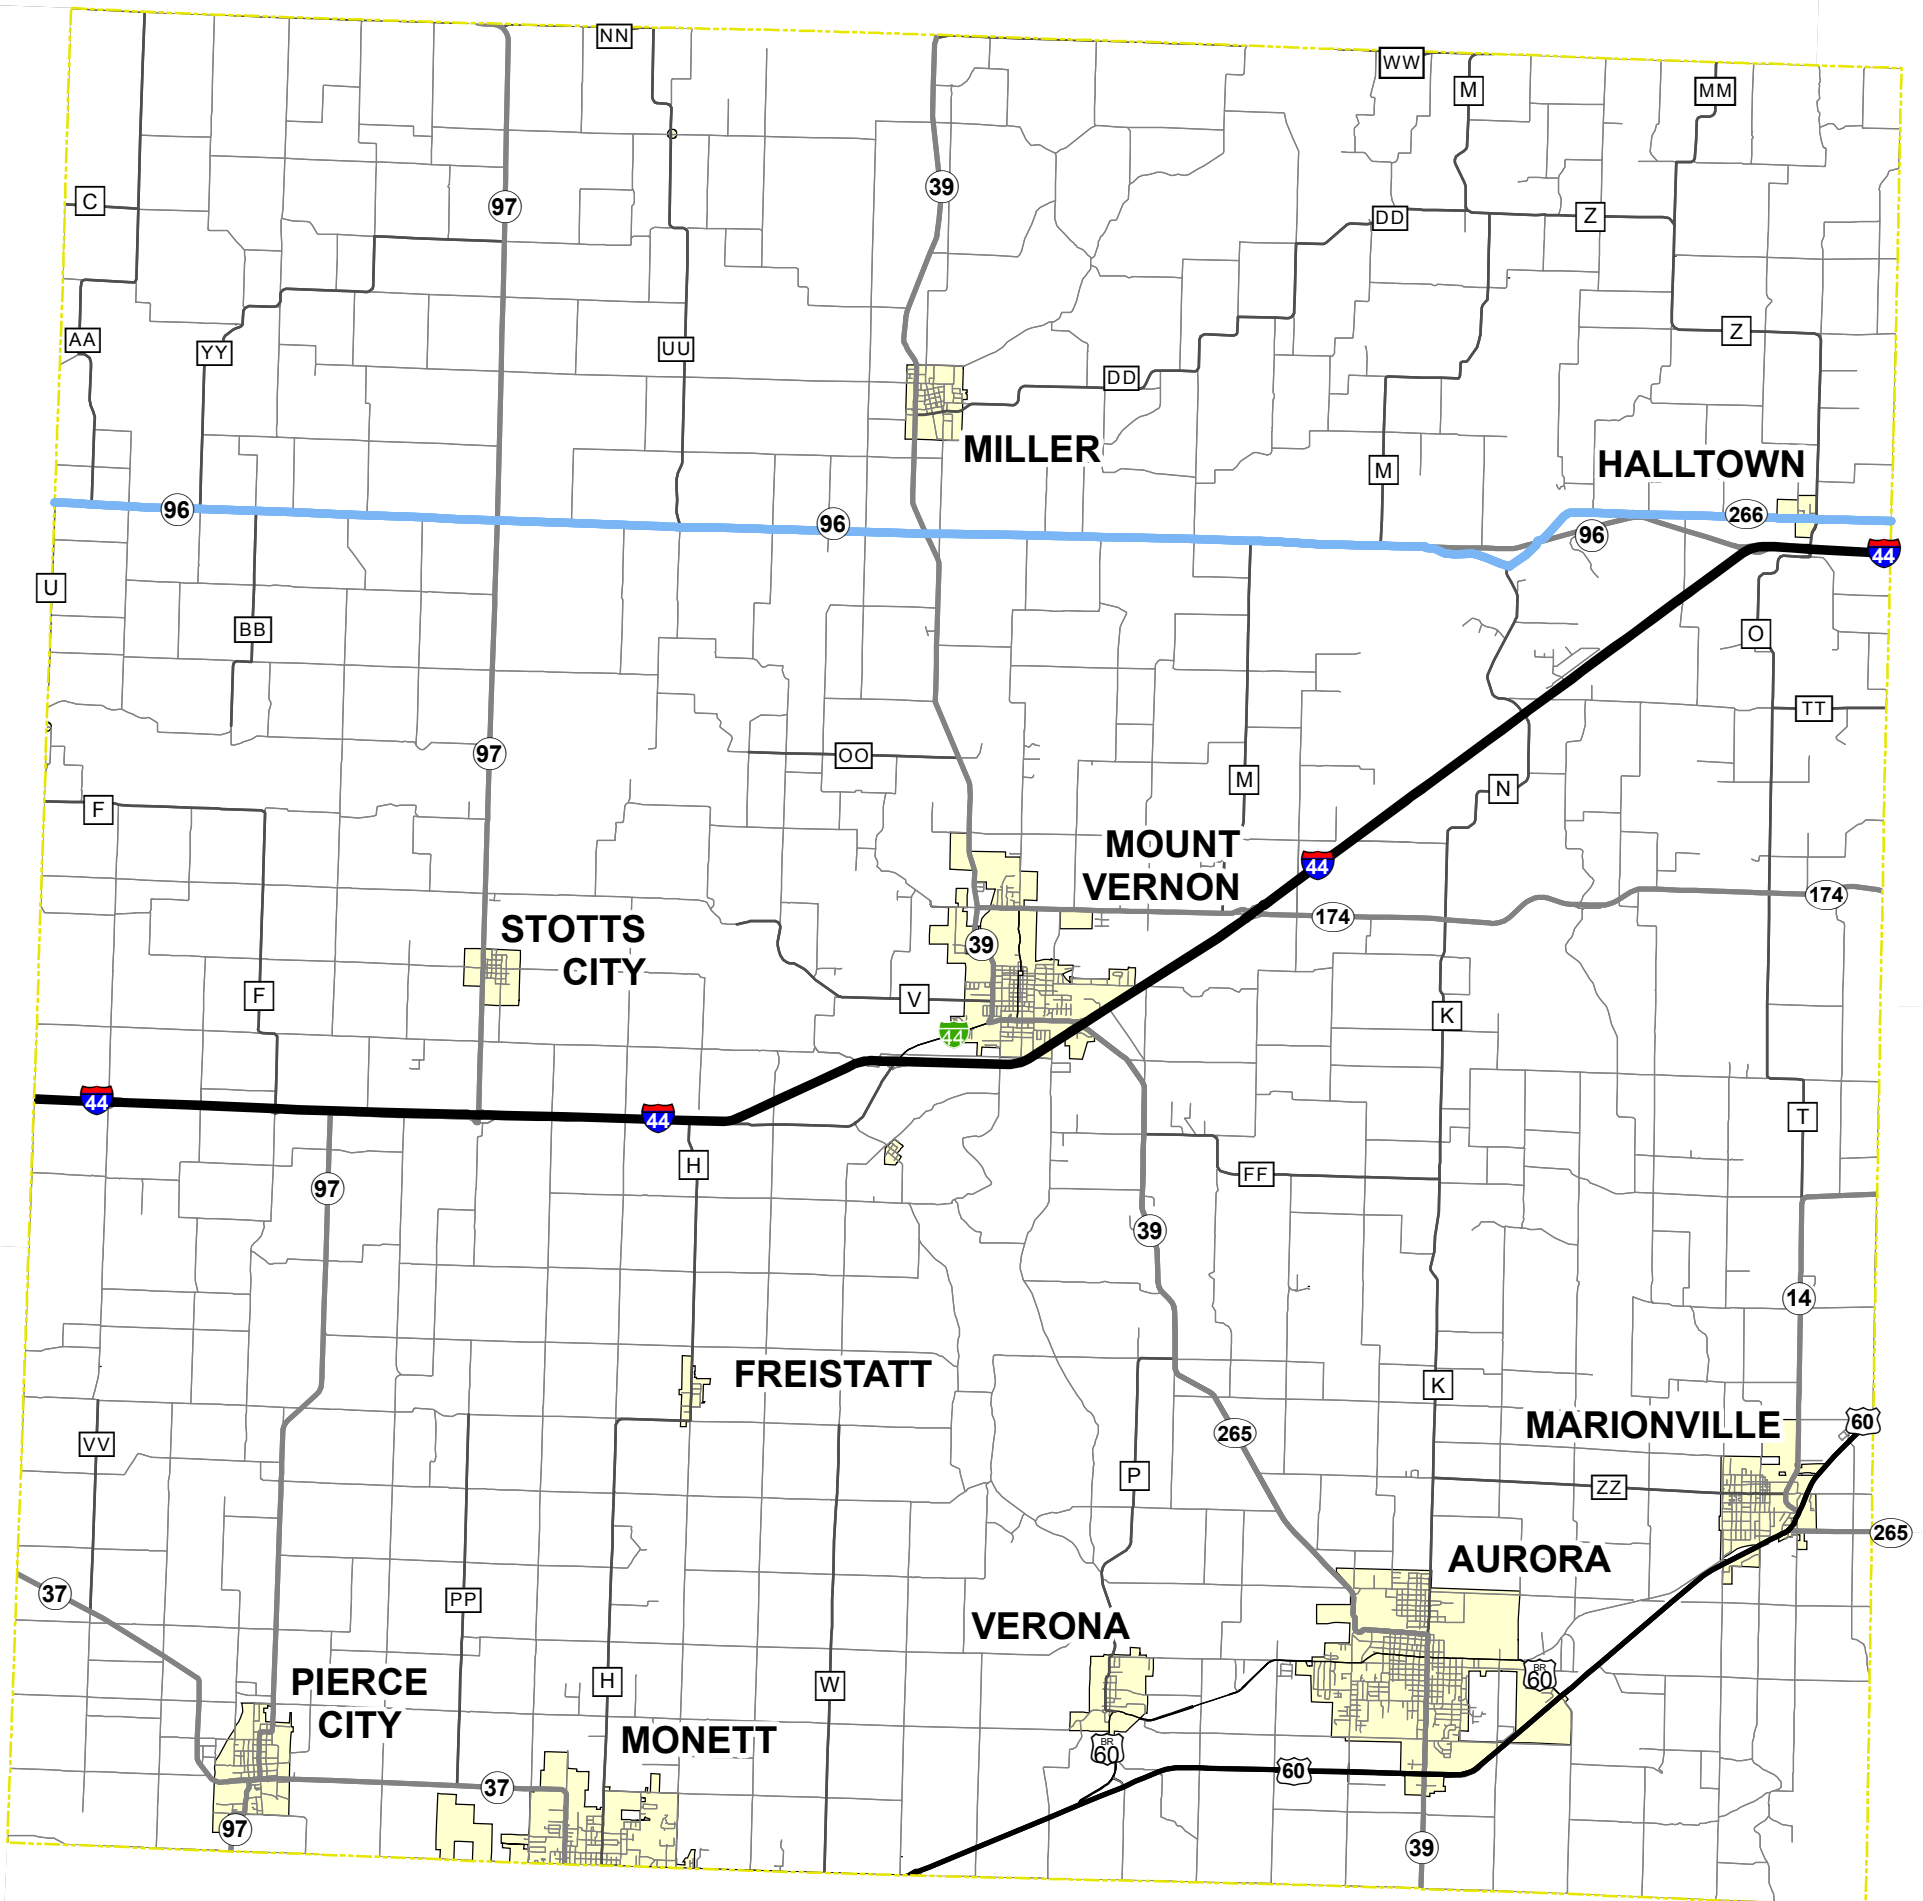

# Missouri Historic Route 66-Lawrence Co Scenic Byway

Missouri Department of Transportation  
 Transportation Planning  
 1-888-ASK-MODOT  
 WWW.MODOT.ORG  
 Date: 1/24/2020

Legend	
	Missouri Historic Route 66
	COUNTY
	City Limit