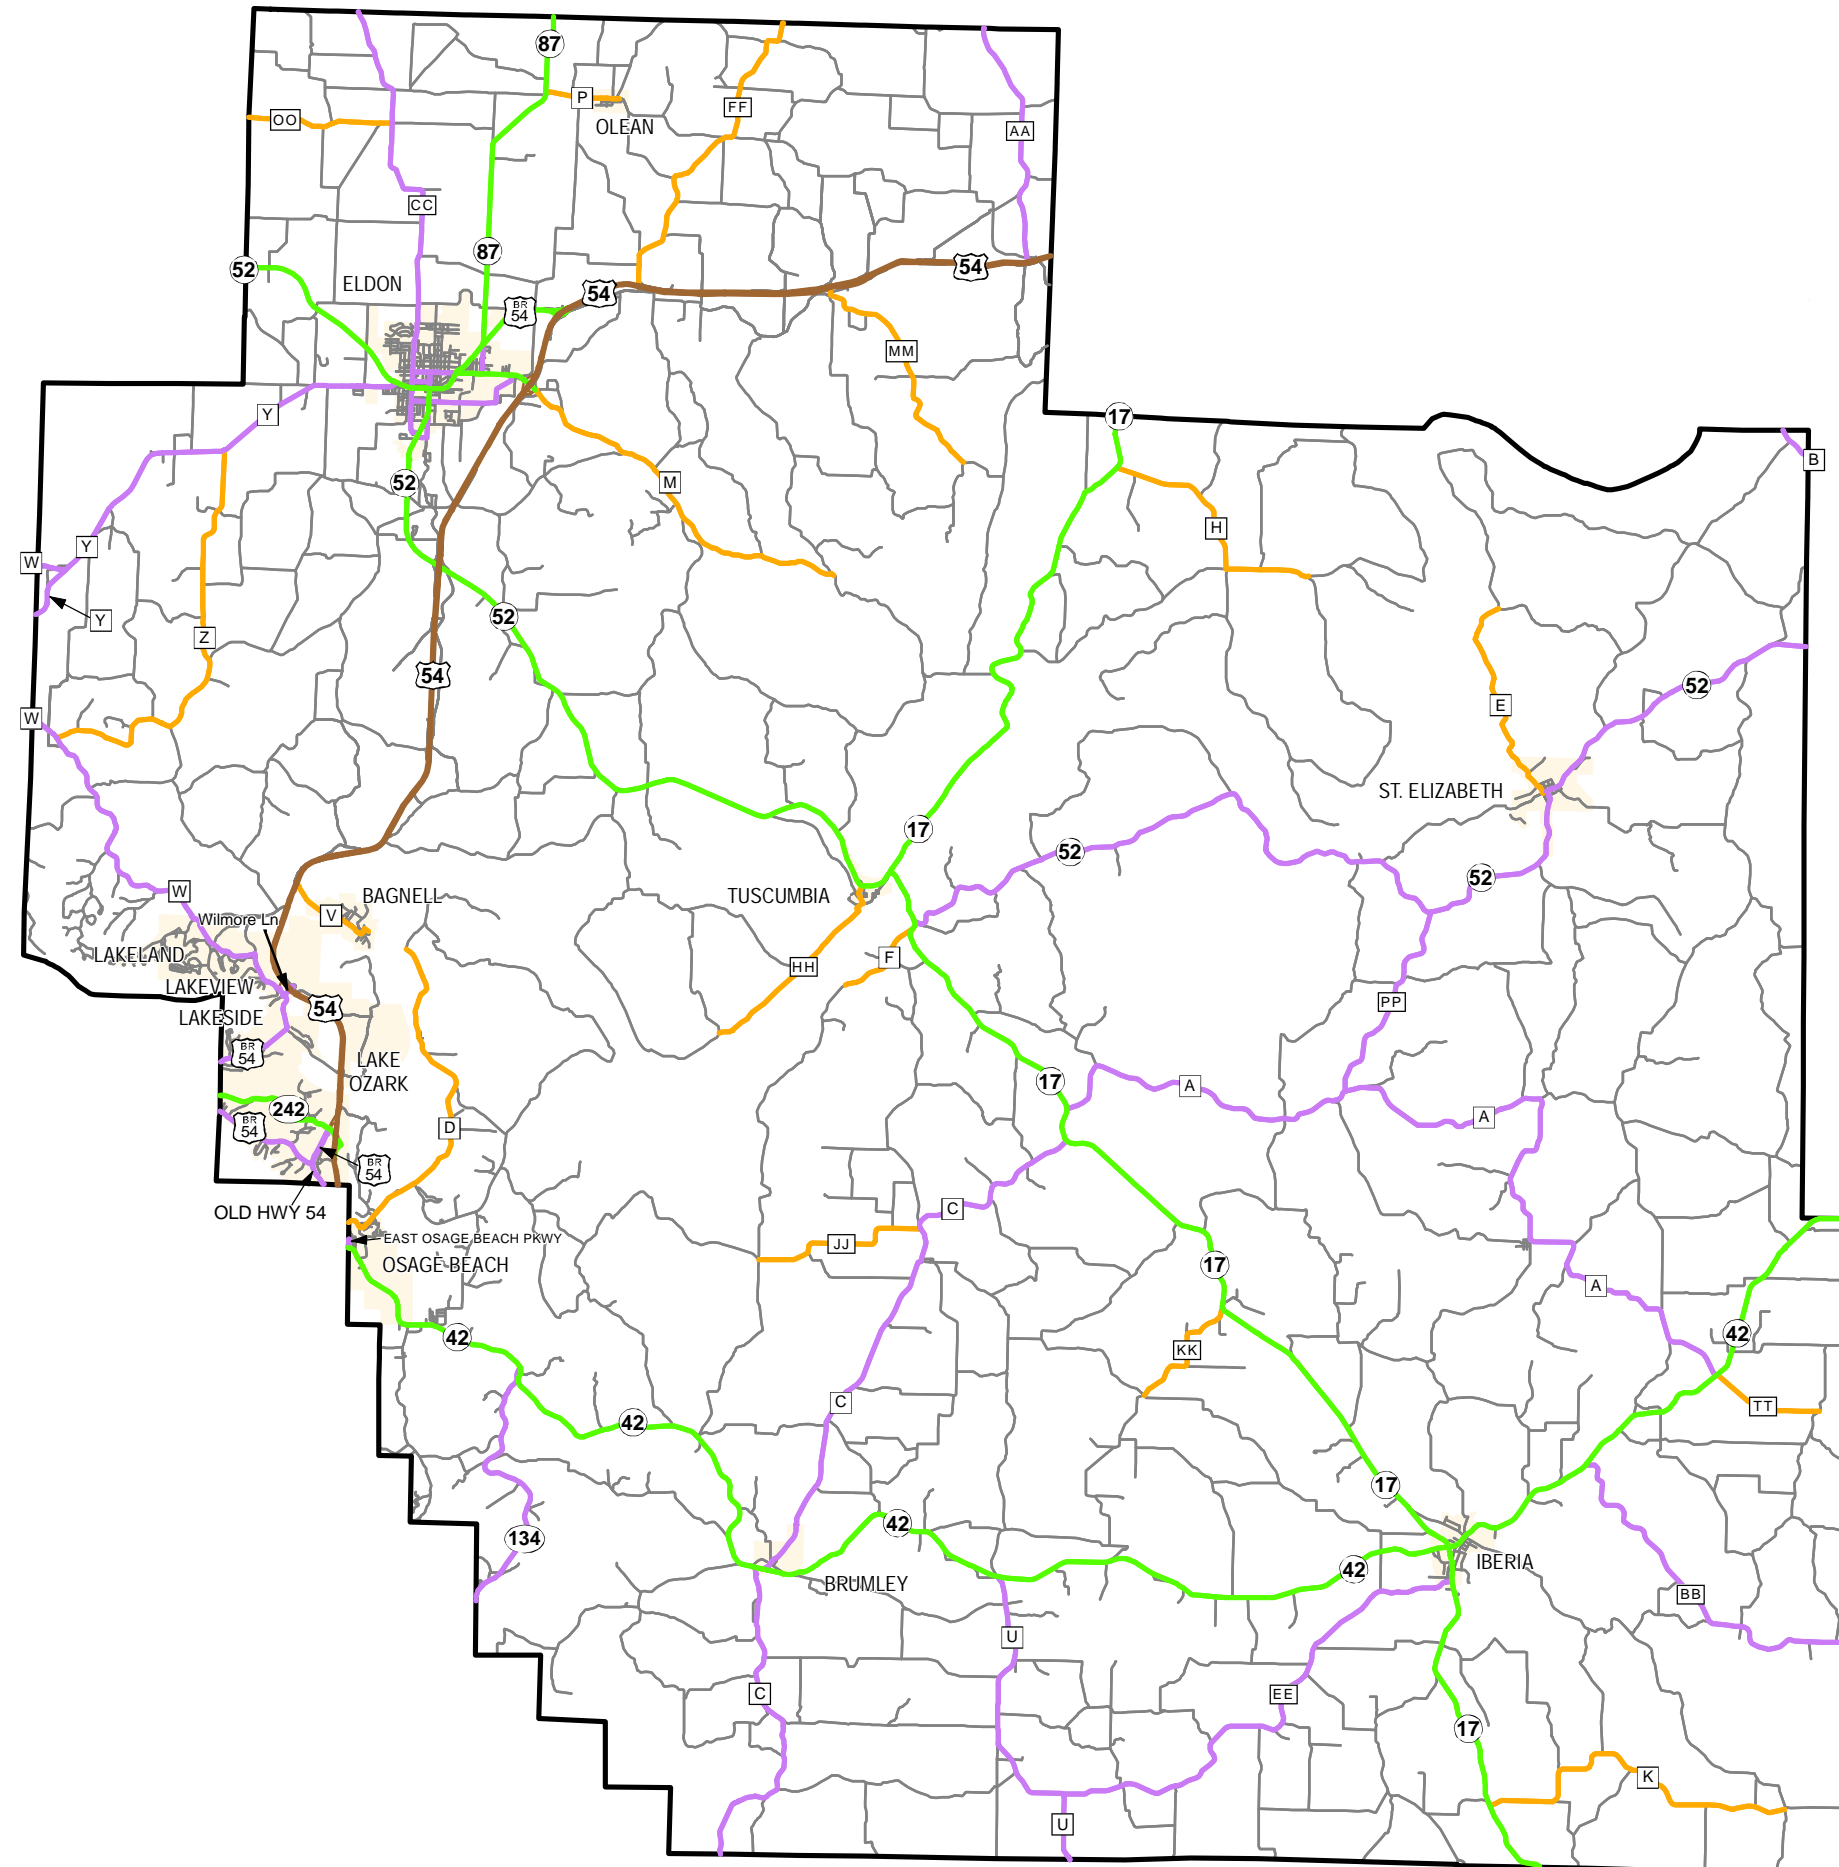

Rural Functional Classification

MILLER COUNTY

Missouri

FUNCTIONAL CLASS

- Interstate —
- Other Freeway and Expressway —
- Other Principal Arterial —
- Minor Arterial —
- Major Collector —
- Minor Collector —
- Local —

CITY

URBAN AREA

Federal-Aid highways exclude local roads and rural minor collectors.

Transportation Planning
 105 W. Capitol Ave.
 Jefferson City, MO 65102
 Phone (573) 526-5478
 Fax (573) 526-8052

Approved November 15, 2021