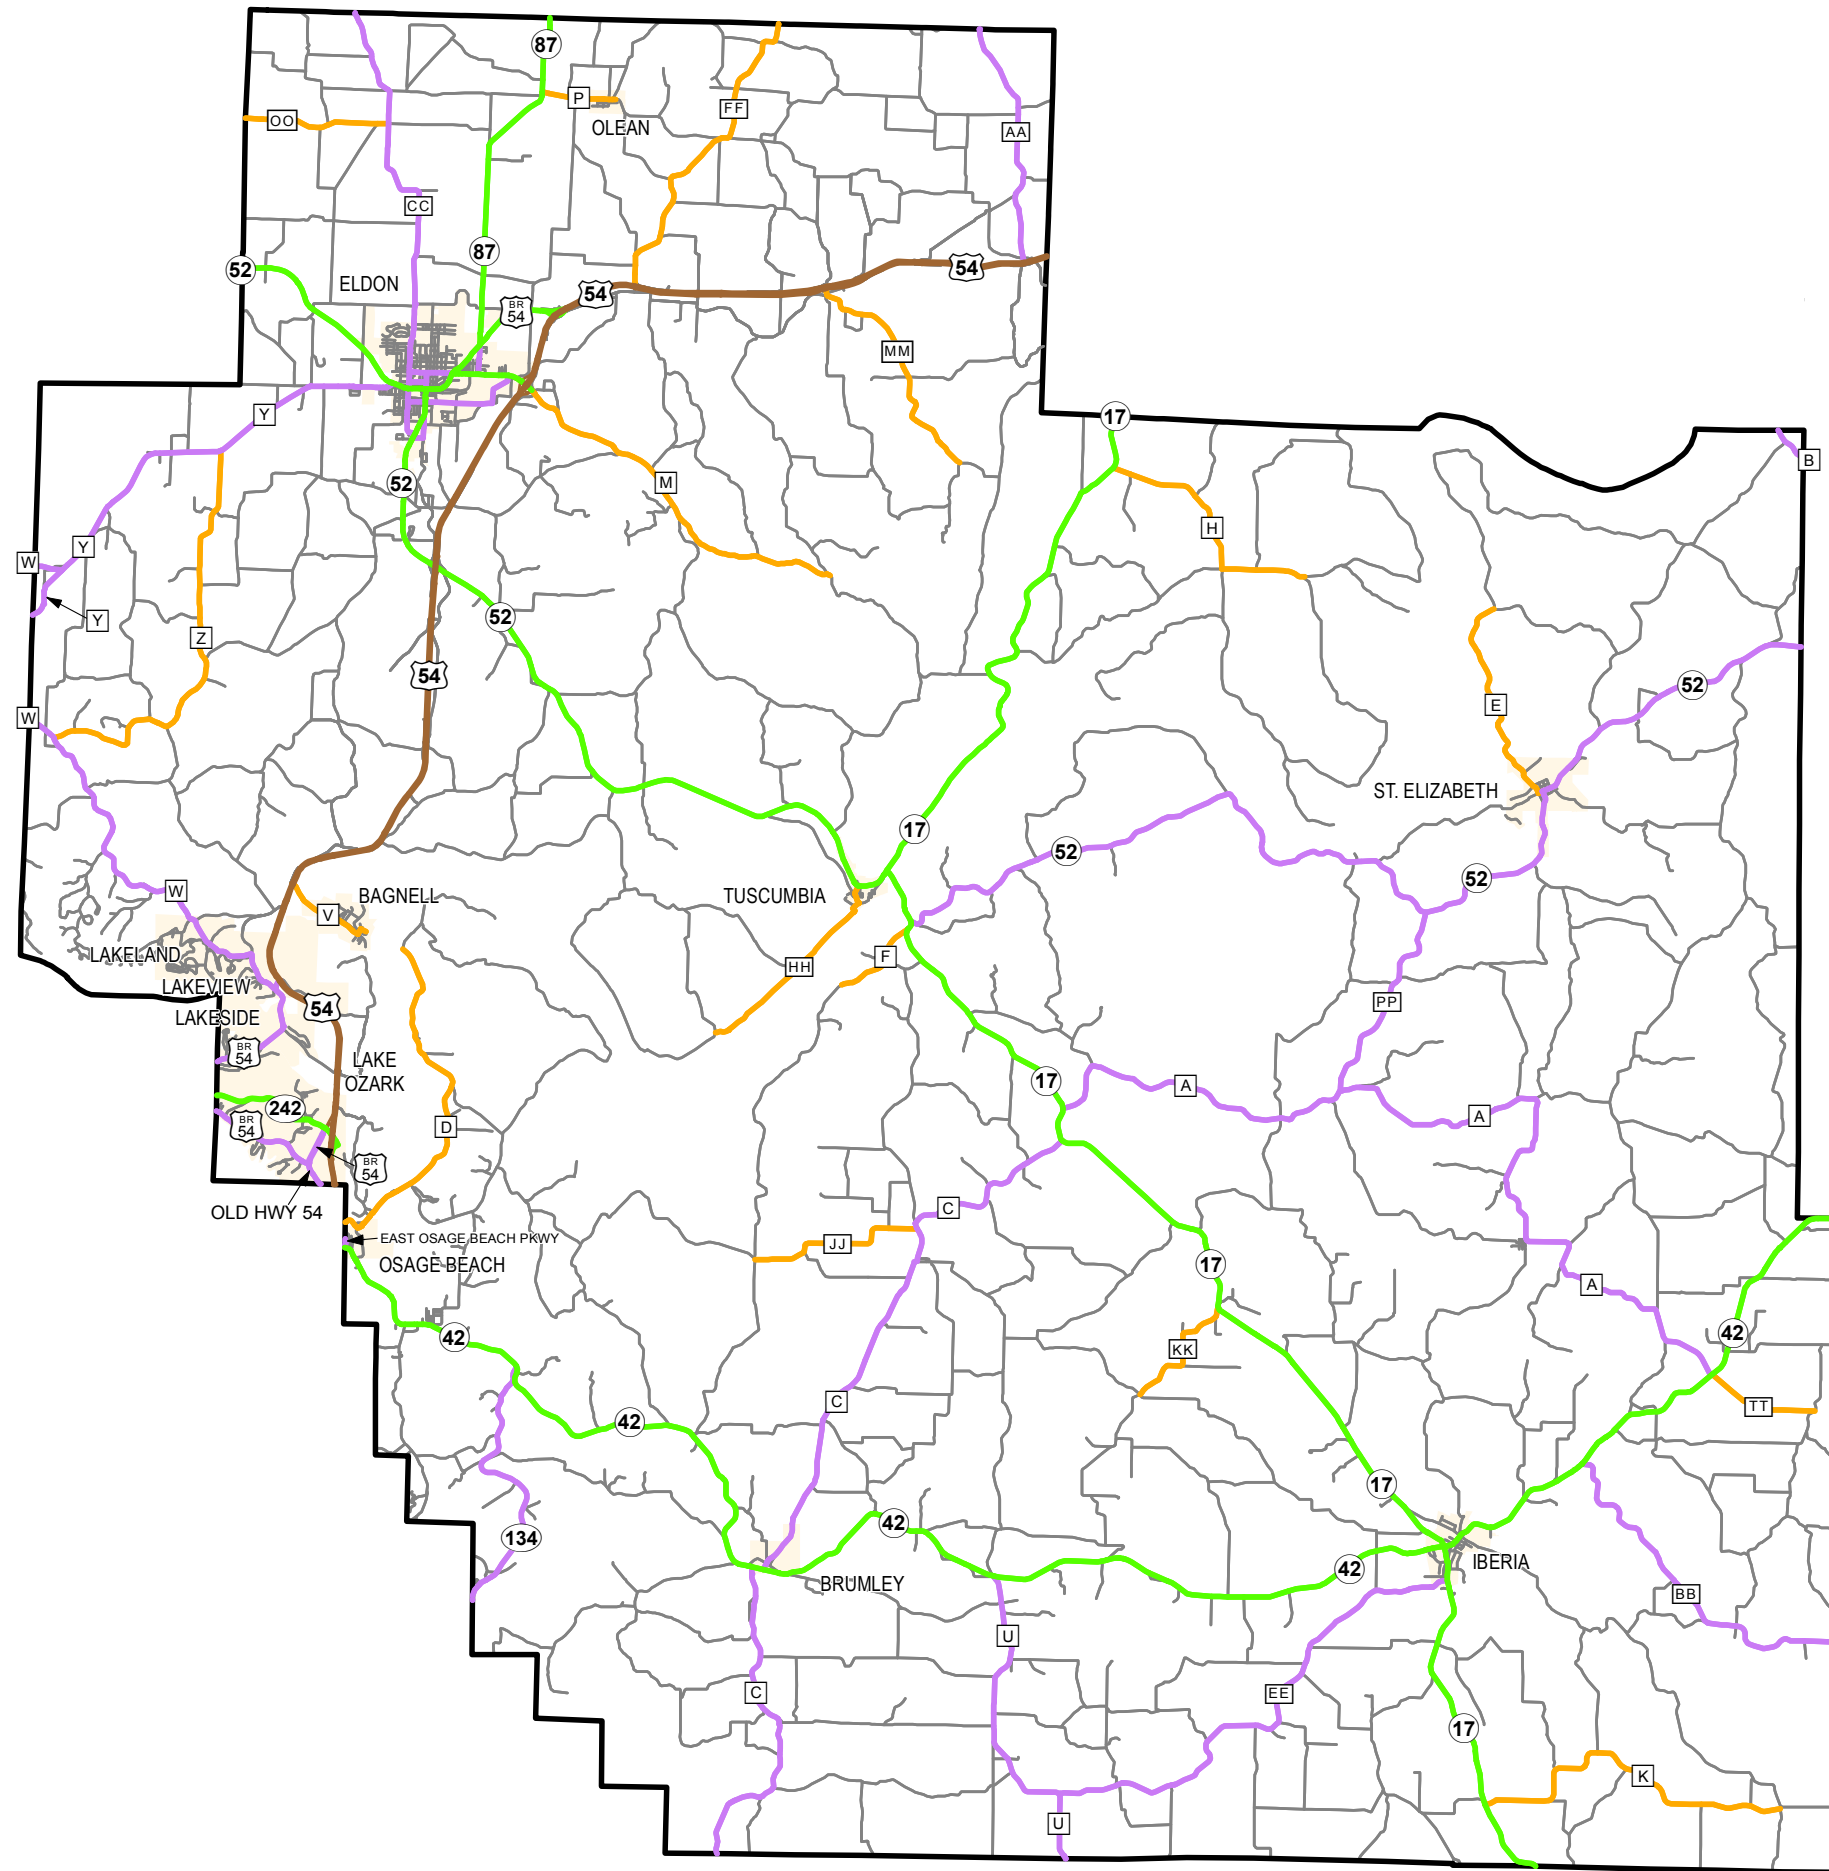

Rural Functional Classification

MILLER COUNTY

Missouri

FUNCTIONAL CLASS

- Interstate —
- Other Freeway and Expressway —
- Other Principal Arterial —
- Minor Arterial —
- Major Collector —
- Minor Collector —
- Local —

CITY

URBAN AREA

Federal-Aid highways exclude local roads and rural minor collectors.

Transportation Planning
 105 W. Capitol Ave.
 Jefferson City, MO 65102
 Phone (573) 526-5478
 Fax (573) 526-8052

Approved June 14, 2016