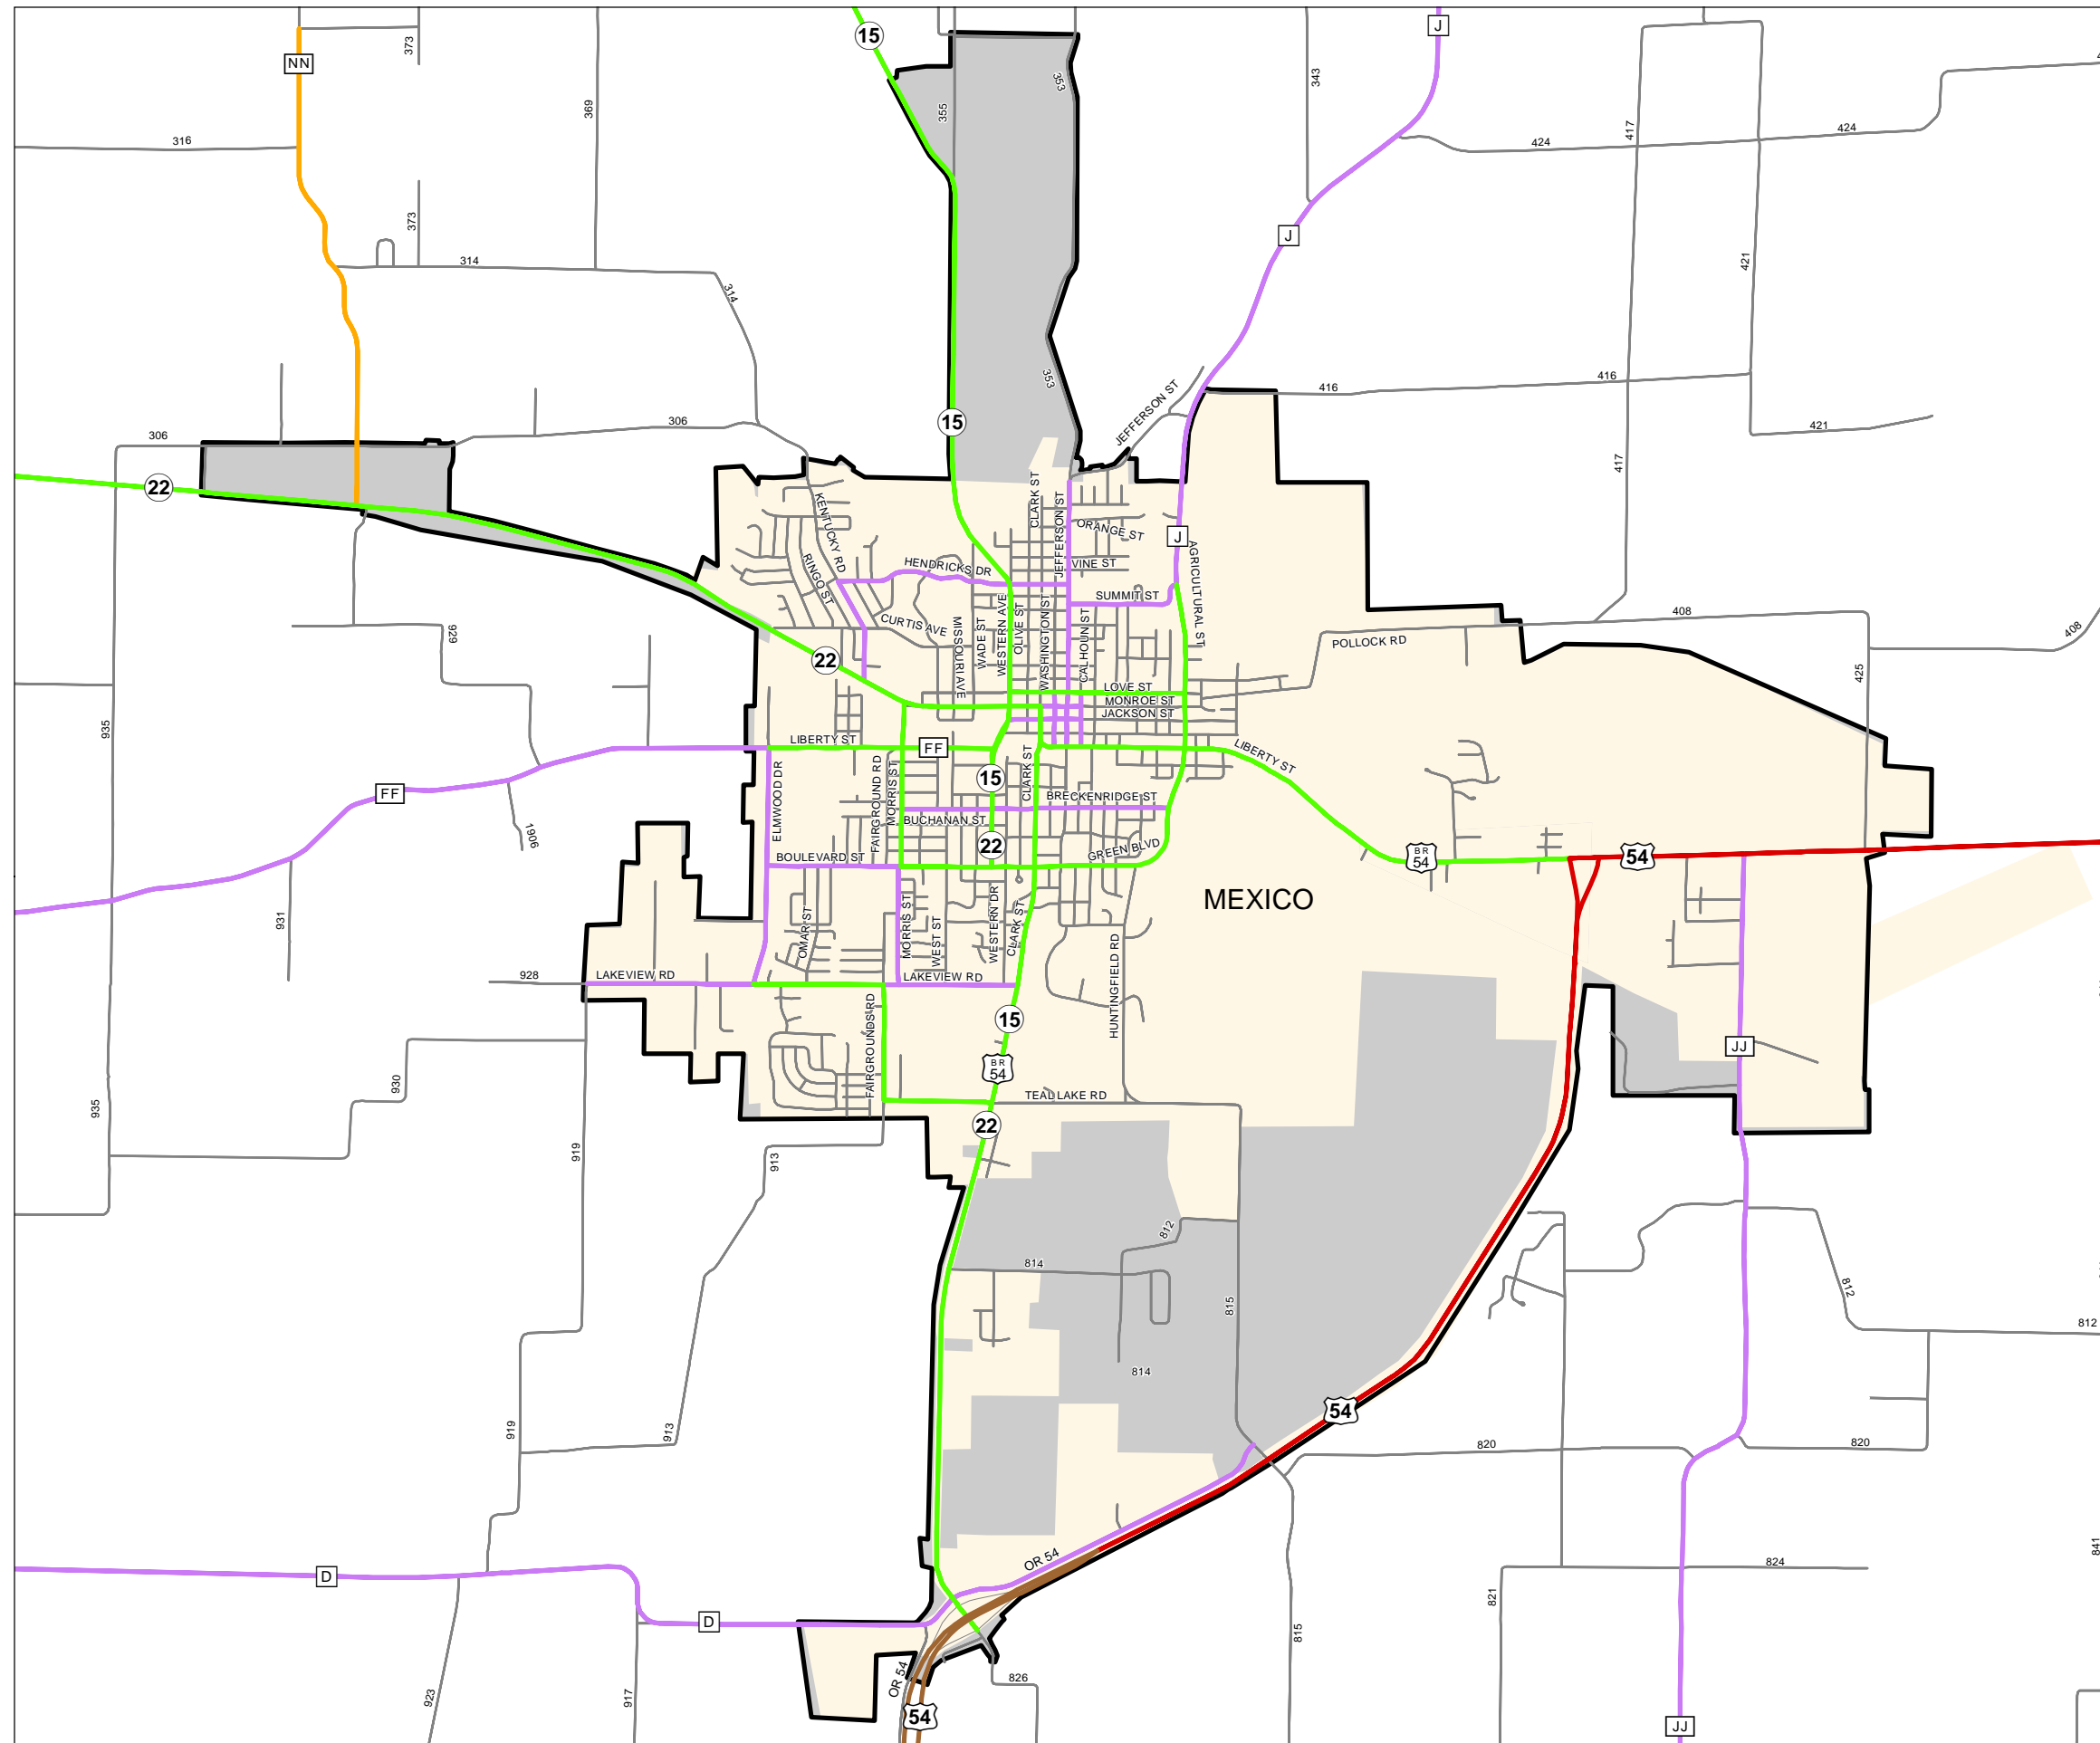

Functional Classification System

MEXICO

Audrain County

Missouri

FUNCTIONAL CLASS

- Interstate —
- Other Freeway and Expressway —
- Other Principal Arterial —
- Minor Arterial —
- Major Collector —
- Minor Collector —
- Local —

CITY

URBAN AREA

Federal-Aid highways exclude local roads and rural minor collectors.

Transportation Planning
 105 W. Capitol Ave.
 Jefferson City, MO 65102
 Phone (573) 526-5478
 Fax (573) 526-8052

Approved April 26, 2021