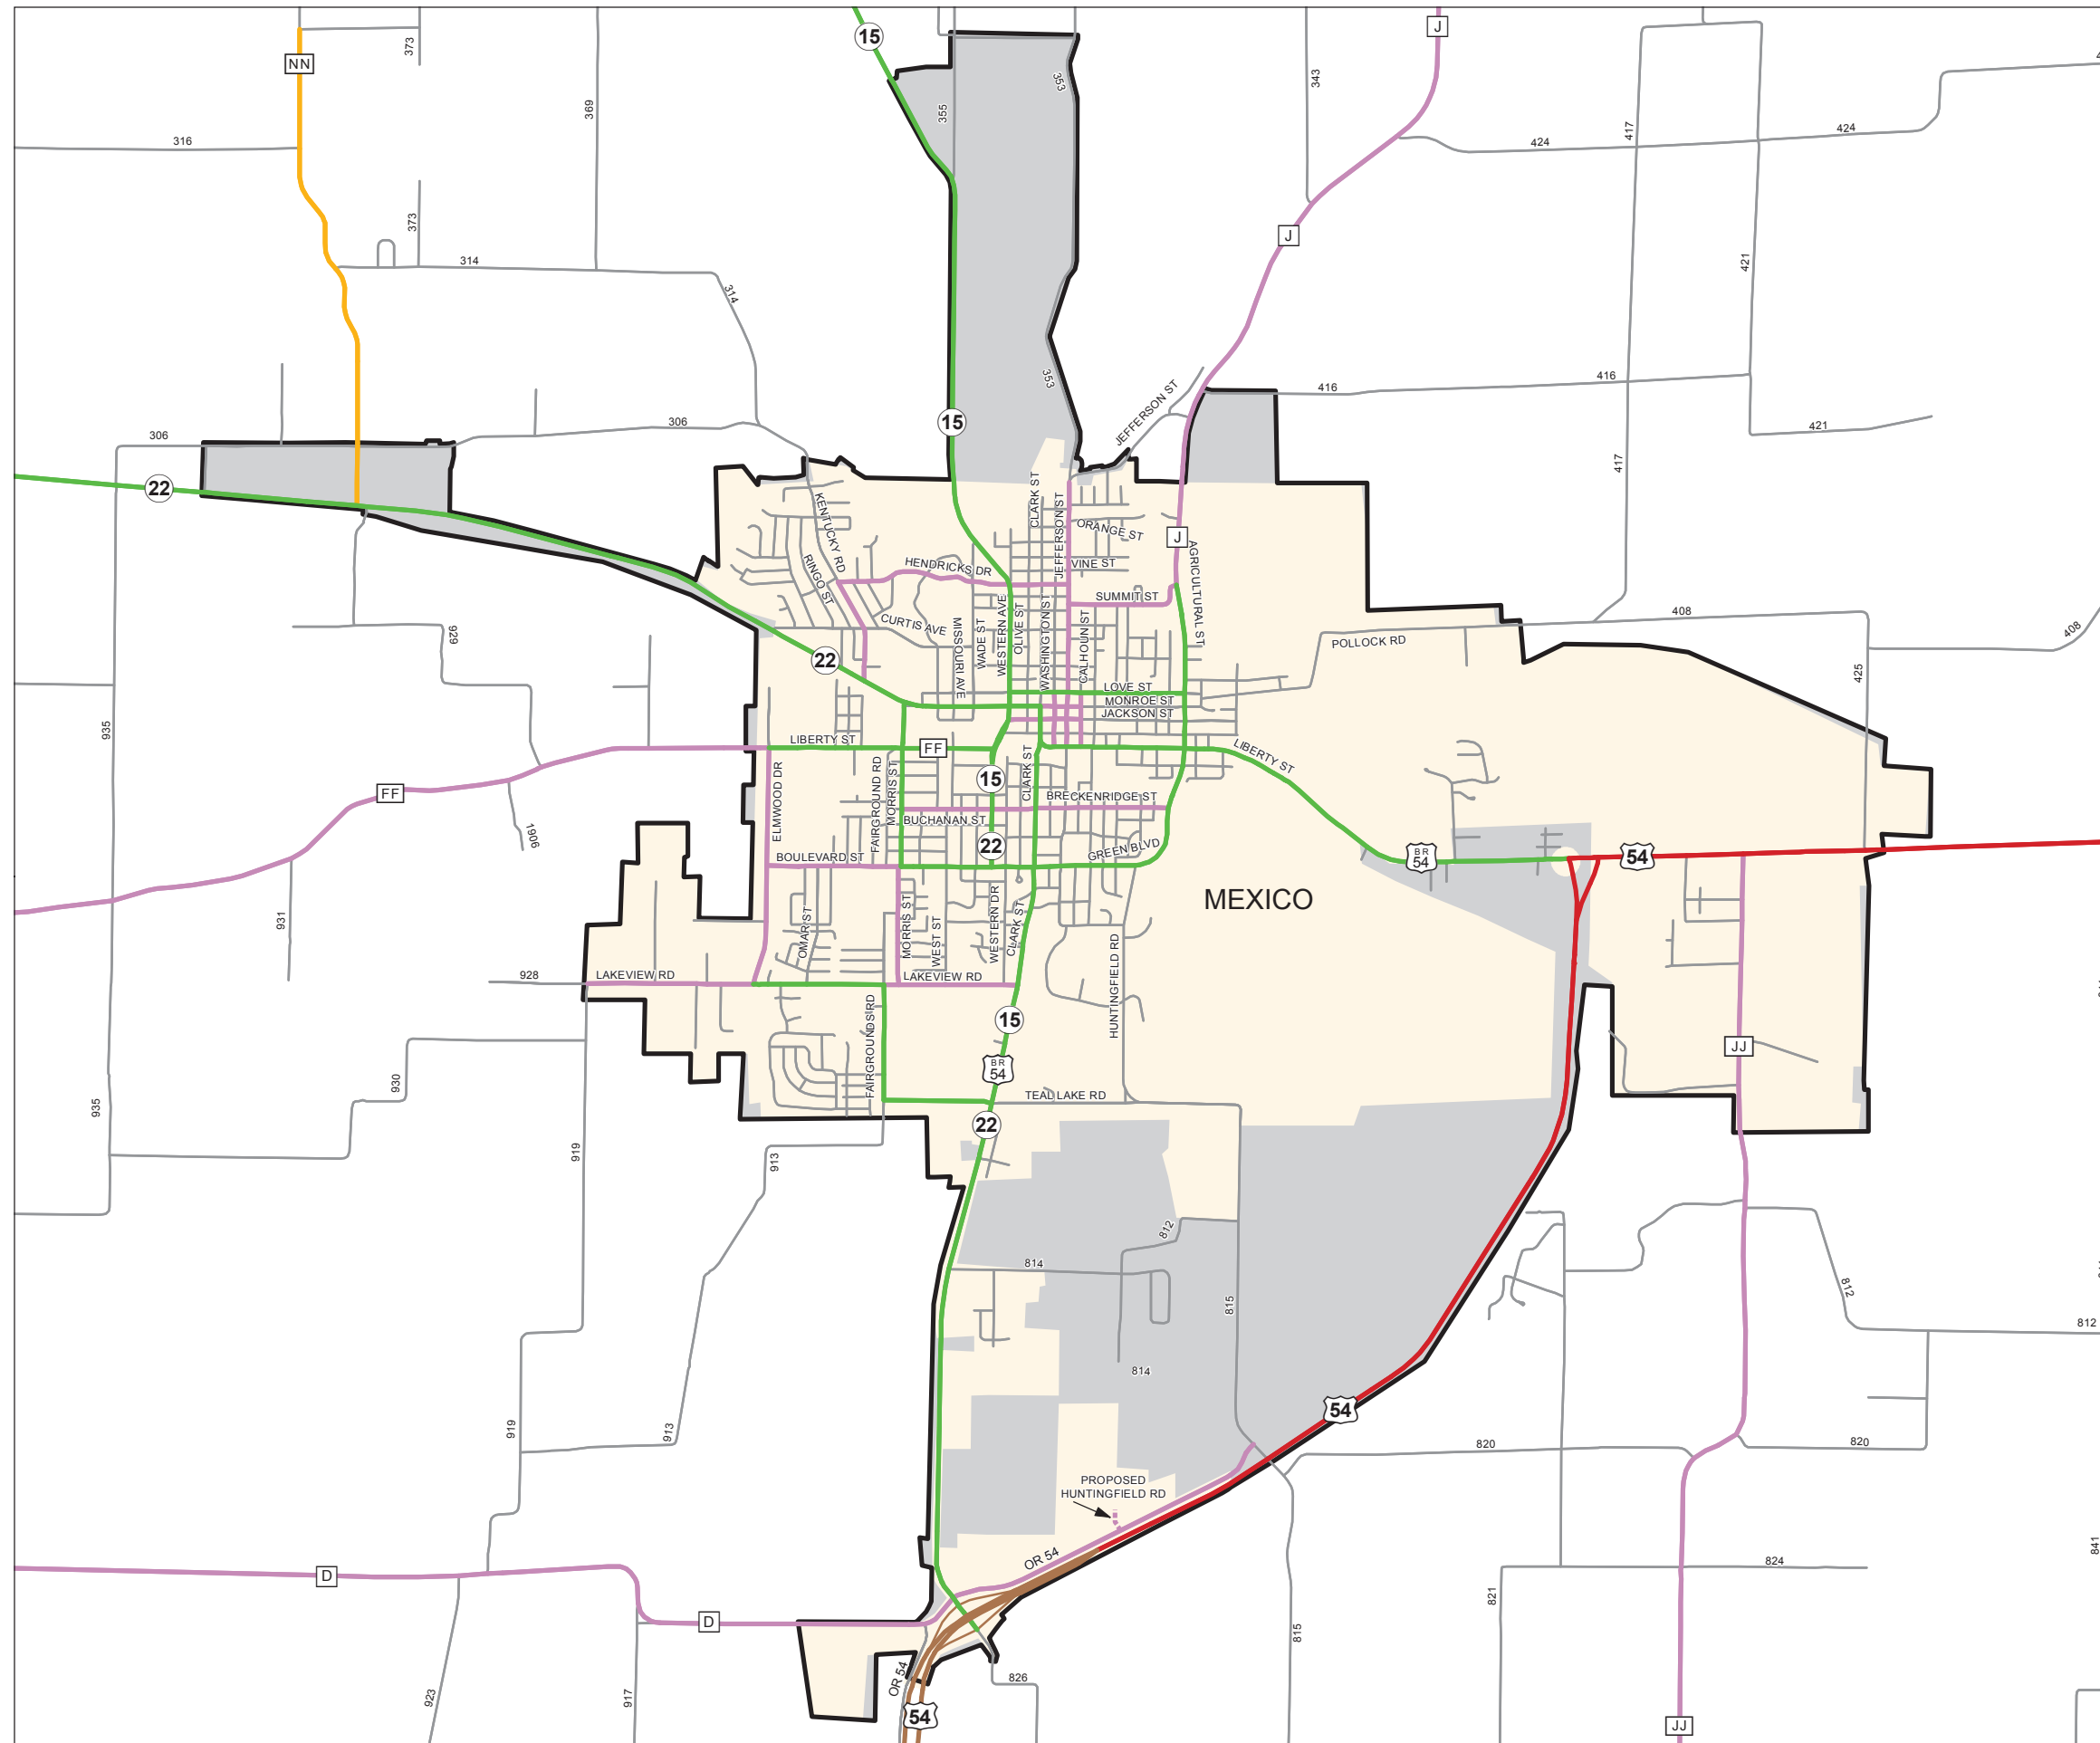

Functional Classification System

MEXICO

Audrain County

Missouri

FUNCTIONAL CLASS	
Interstate	
Other Freeway and Expressway	
Other Principal Arterial	
Minor Arterial	
Major Collector	
Minor Collector	
Local	
CITY	
URBAN AREA	

Federal-Aid highways exclude local roads and rural minor collectors.

Transportation Planning
 105 W. Capitol Ave.
 Jefferson City, MO 65102
 Phone (573) 526-5478
 Fax (573) 526-8052

Approved August 27, 2015