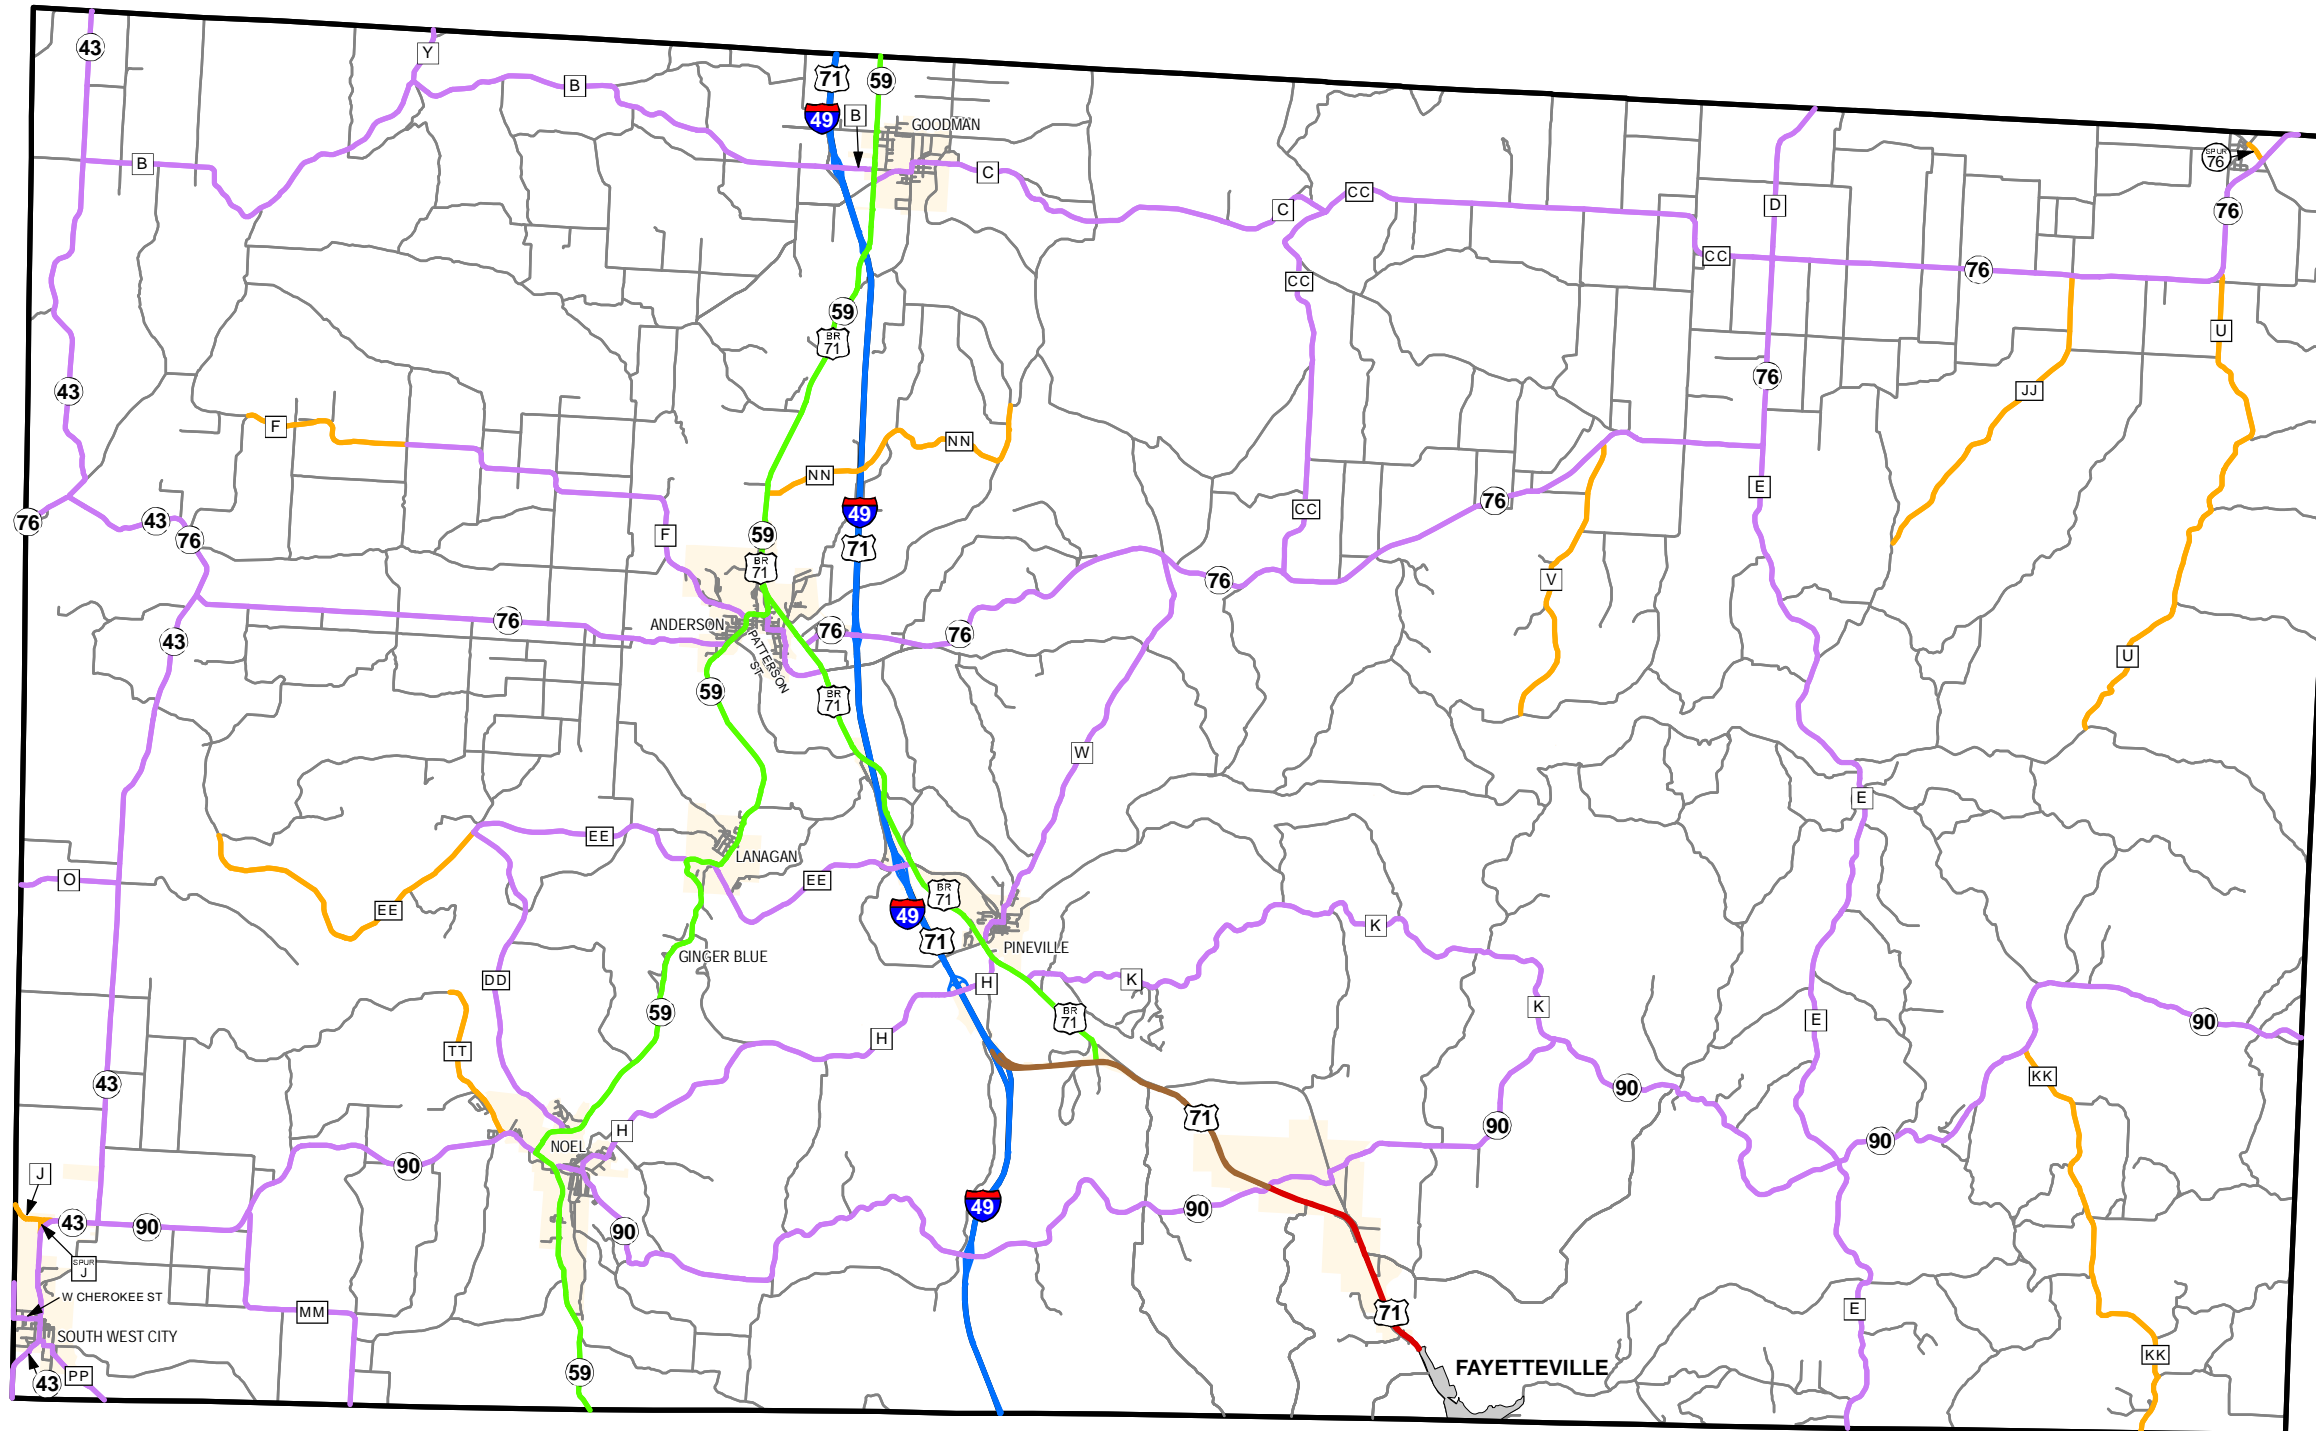

# Rural Functional Classification

**MCDONALD COUNTY**

Missouri

**FUNCTIONAL CLASS**

- Interstate —
- Other Freeway and Expressway —
- Other Principal Arterial —
- Minor Arterial —
- Major Collector —
- Minor Collector —
- Local —

**CITY**

**URBAN AREA**

Federal-Aid highways exclude local roads and rural minor collectors.

**Transportation Planning**  
 105 W. Capitol Ave.  
 Jefferson City, MO 65102  
 Phone (573) 526-5478  
 Fax (573) 526-8052