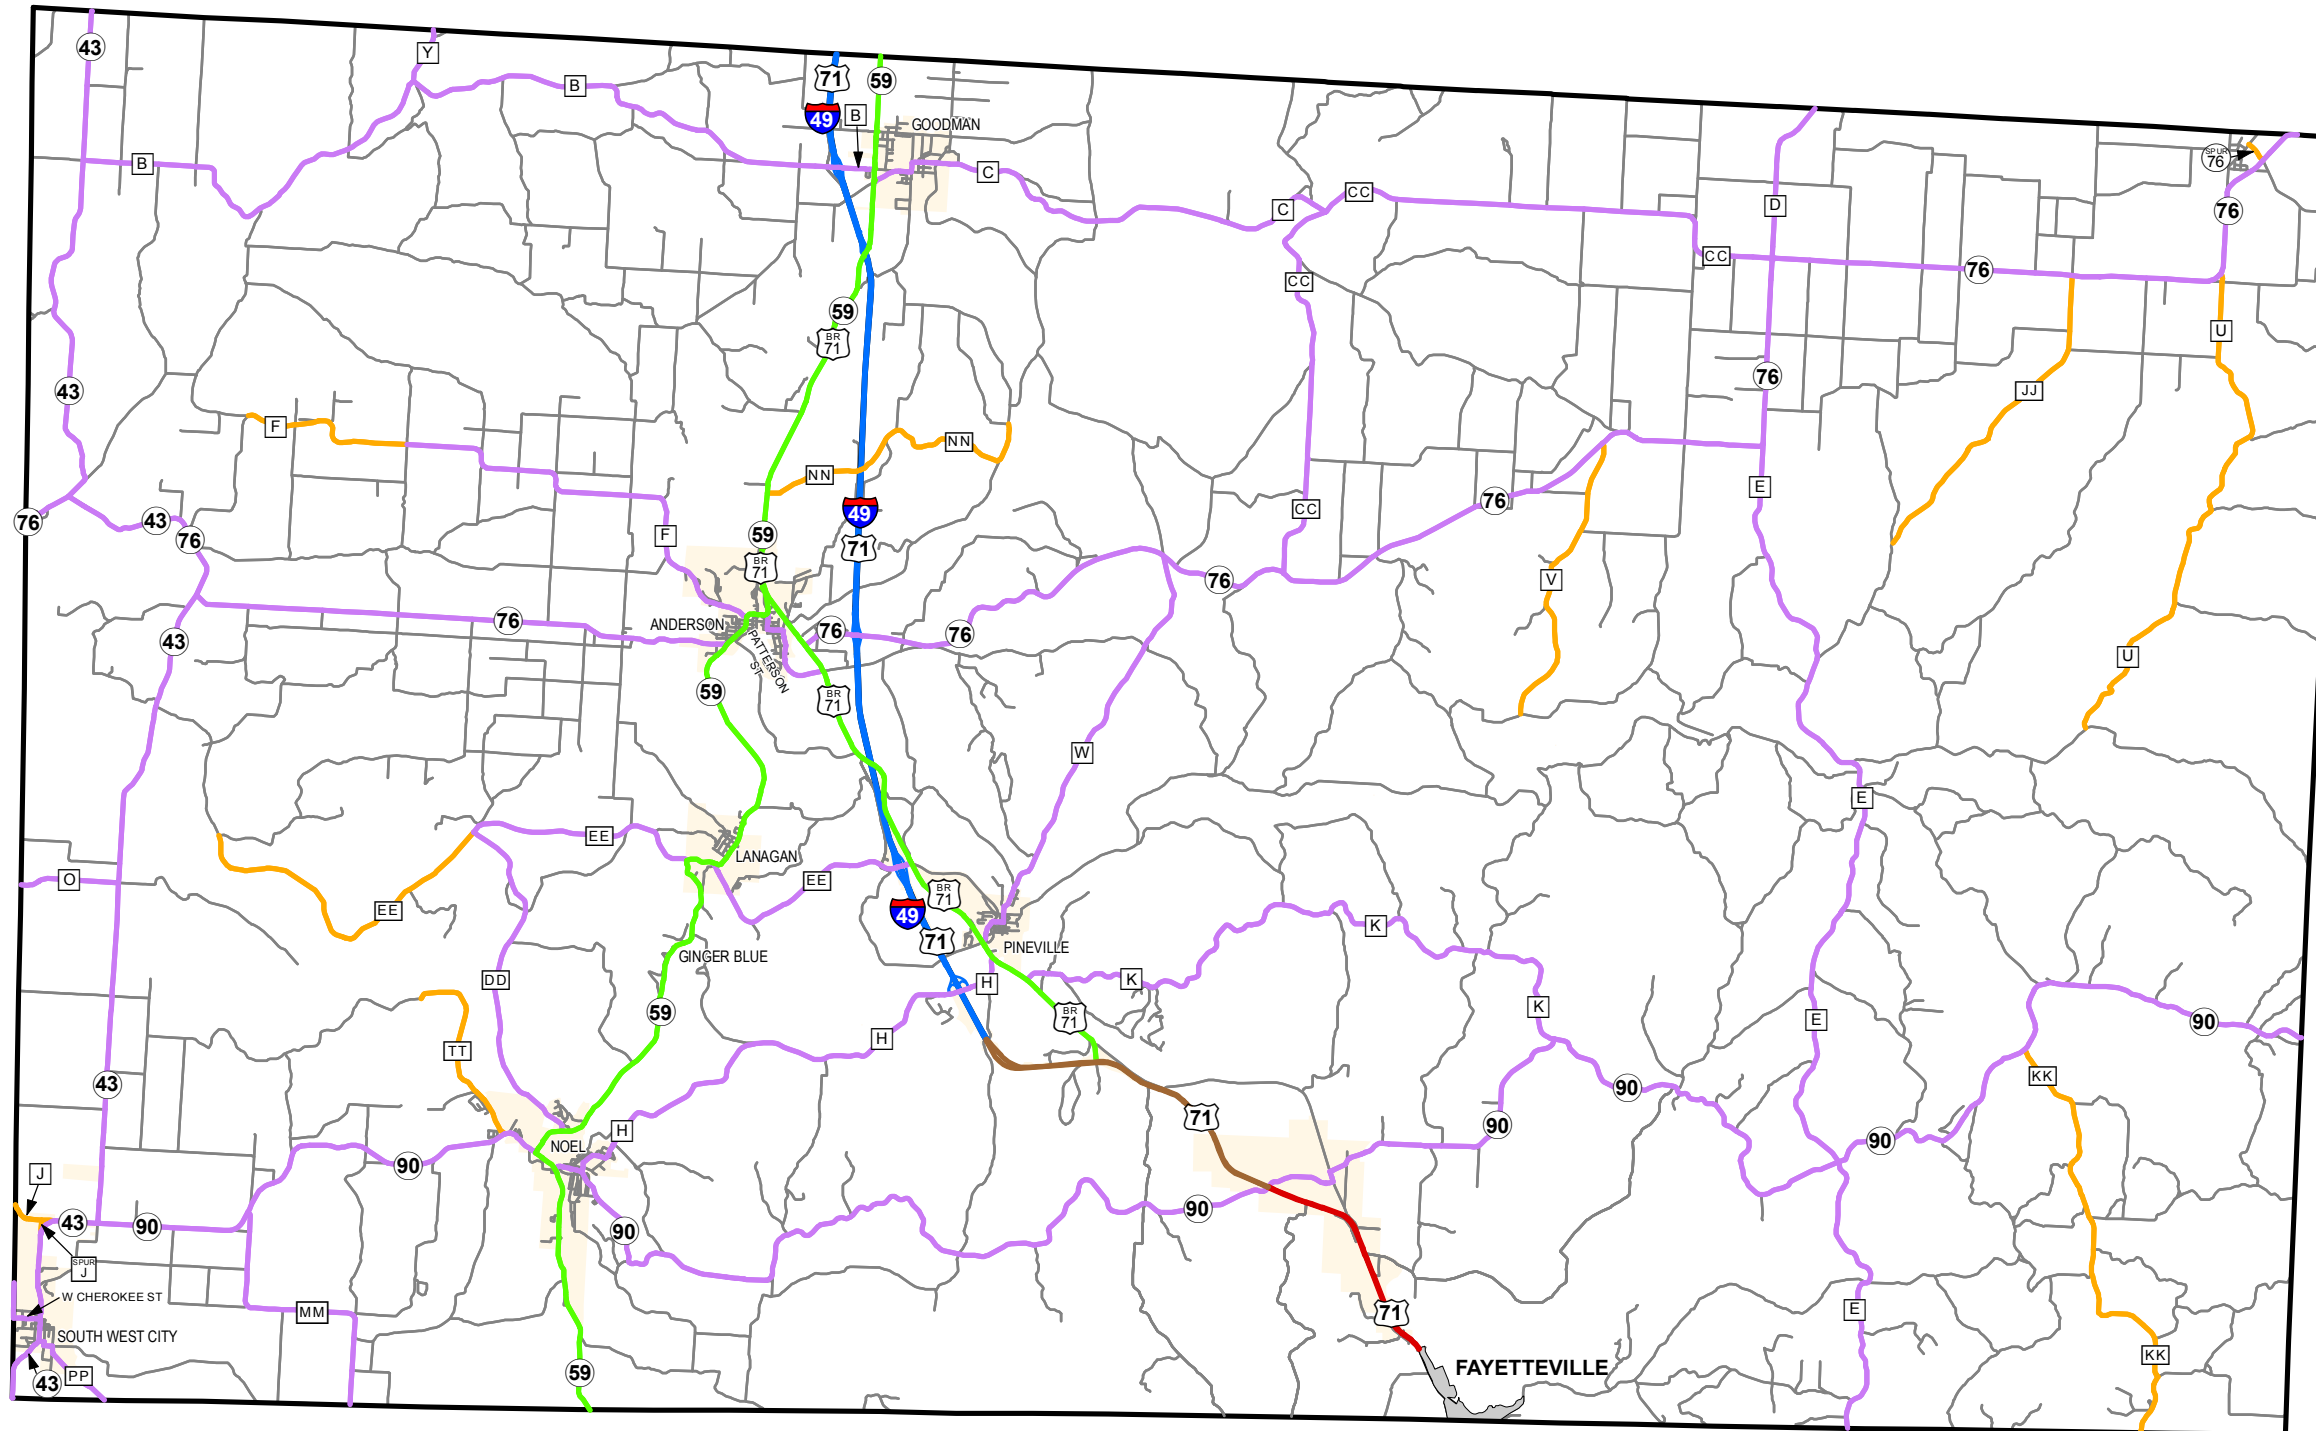

Rural Functional Classification

MCDONALD COUNTY

Missouri

FUNCTIONAL CLASS

- Interstate —
- Other Freeway and Expressway —
- Other Principal Arterial —
- Minor Arterial —
- Major Collector —
- Minor Collector —
- Local —

CITY

URBAN AREA

Federal-Aid highways exclude local roads and rural minor collectors.

Transportation Planning
 105 W. Capitol Ave.
 Jefferson City, MO 65102
 Phone (573) 526-5478
 Fax (573) 526-8052

Approved May 9, 2013