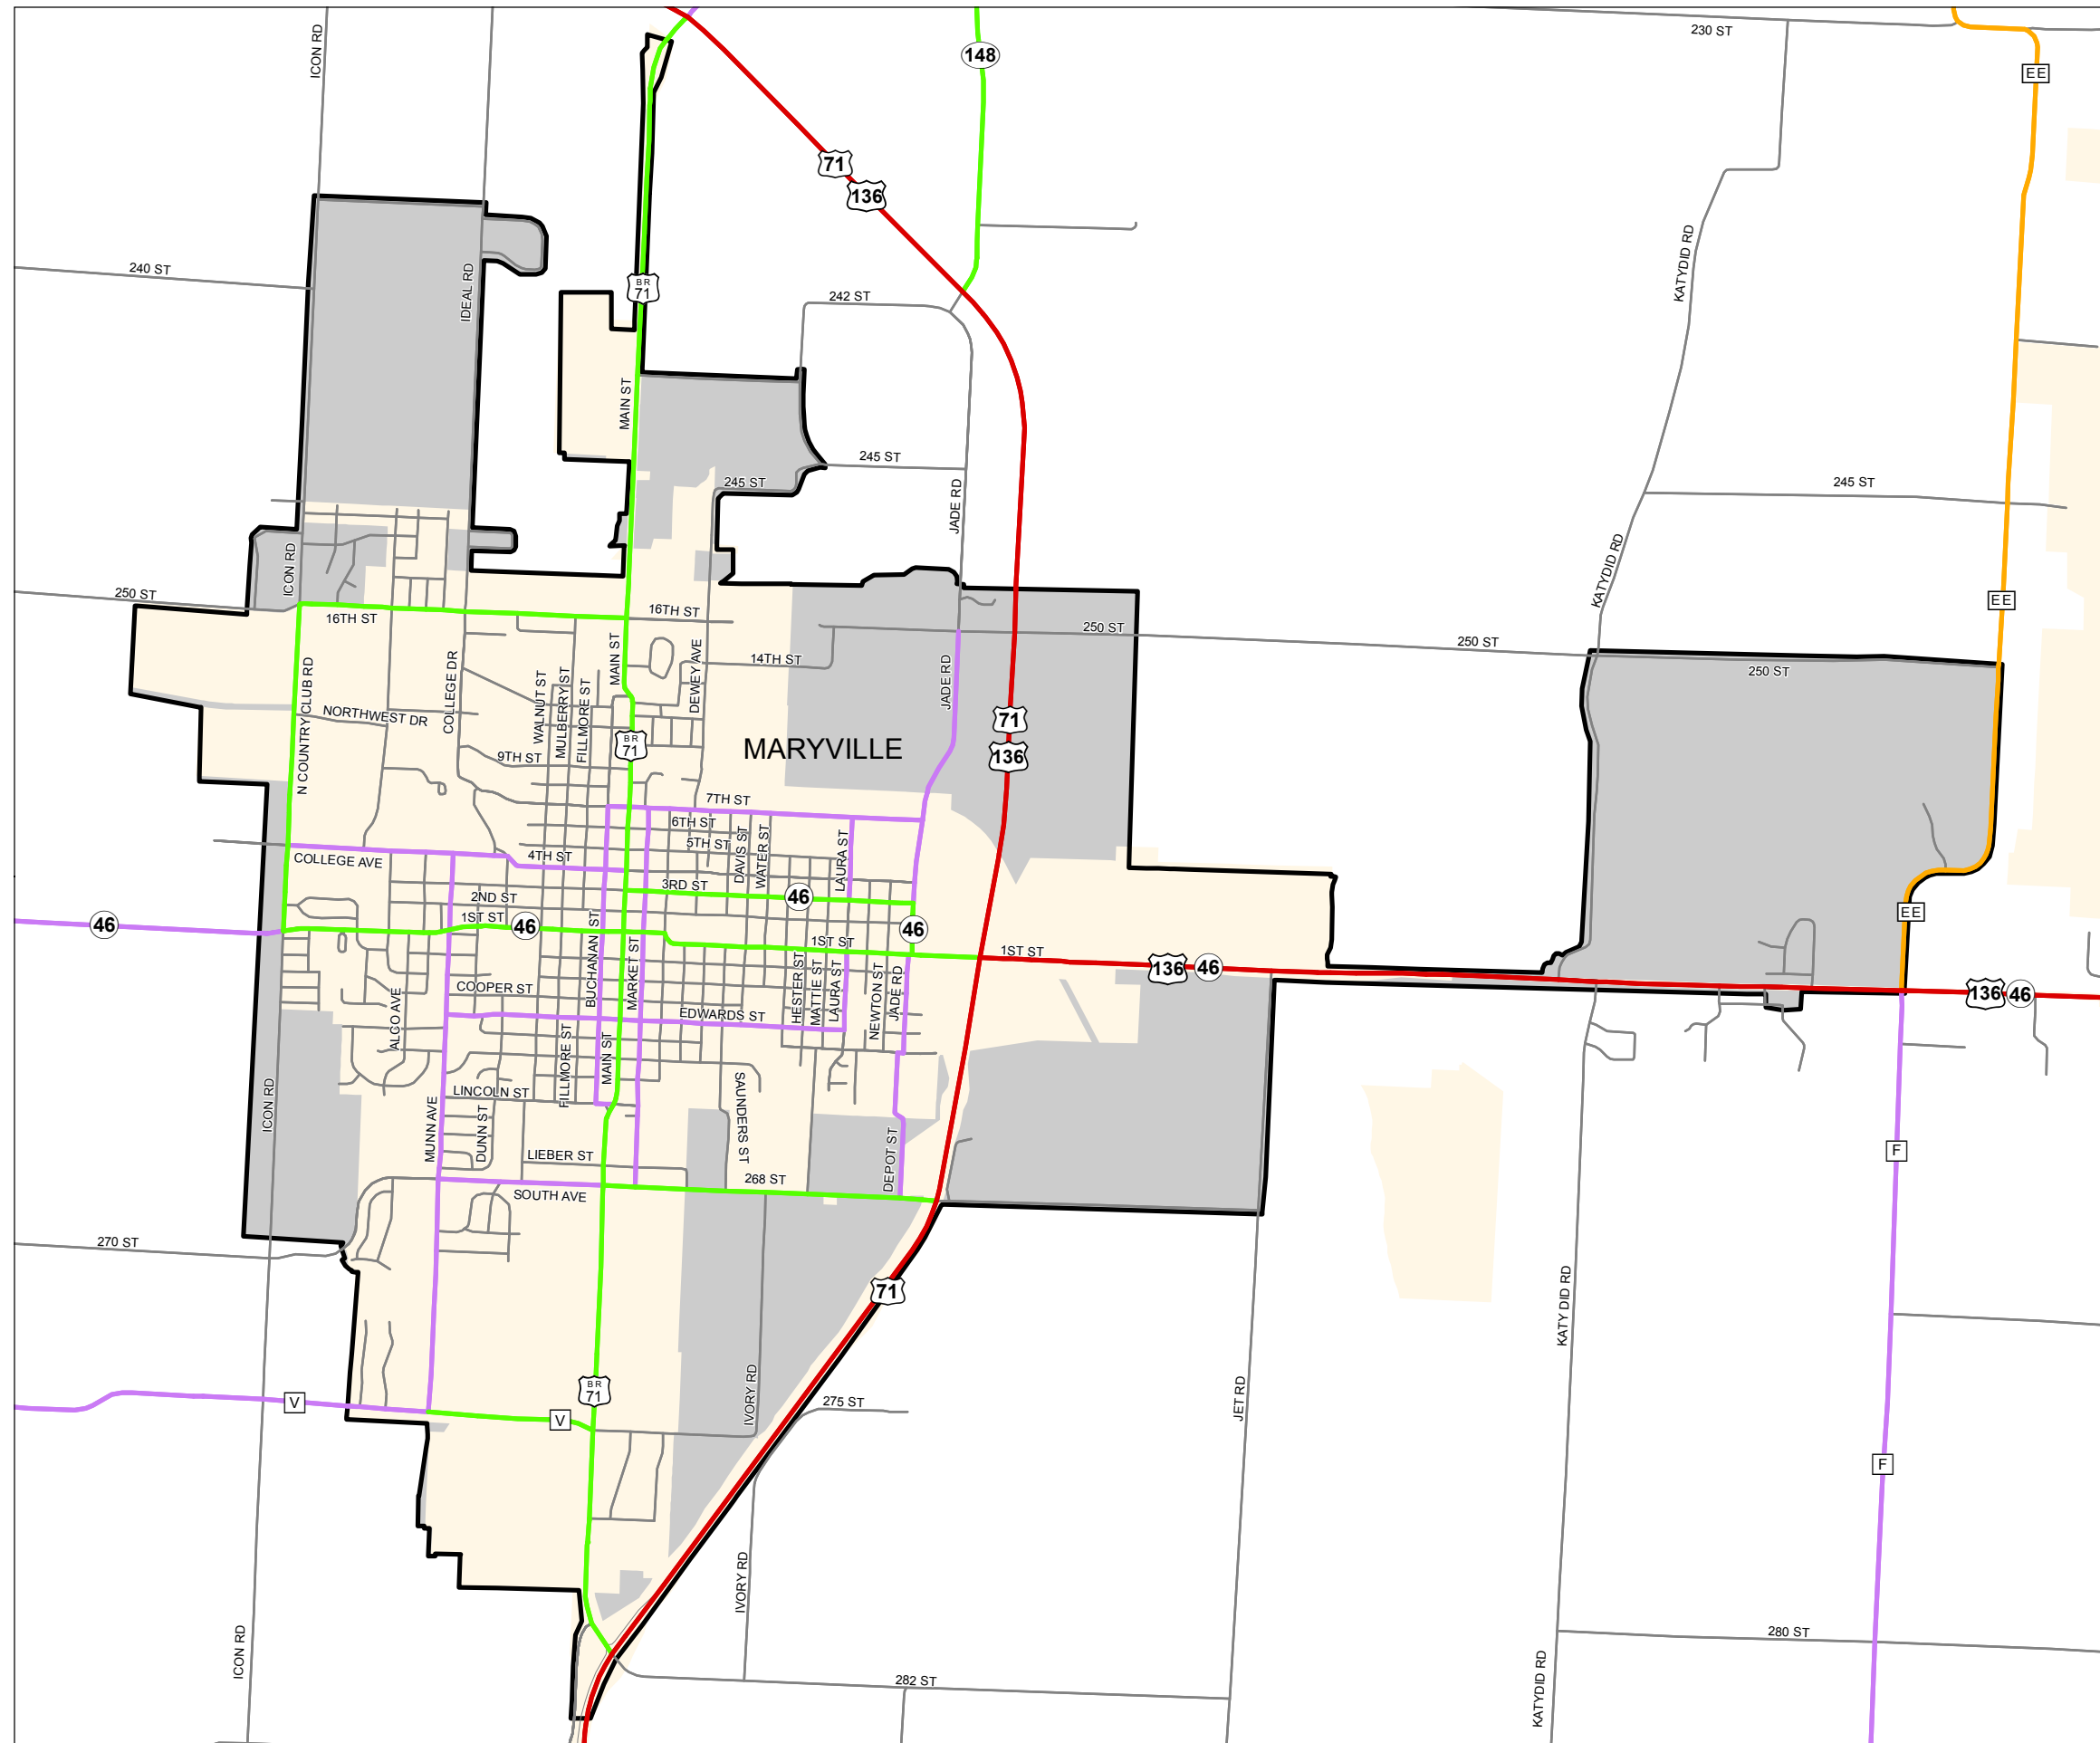

# Functional Classification System

**MARYVILLE**

Nodaway County

Missouri

**FUNCTIONAL CLASS**

- Interstate —
- Other Freeway and Expressway —
- Other Principal Arterial —
- Minor Arterial —
- Major Collector —
- Minor Collector —
- Local —

**CITY**

**URBAN AREA**

Federal-Aid highways exclude local roads and rural minor collectors.

**Transportation Planning**  
 105 W. Capitol Ave.  
 Jefferson City, MO 65102  
 Phone (573) 526-5478  
 Fax (573) 526-8052