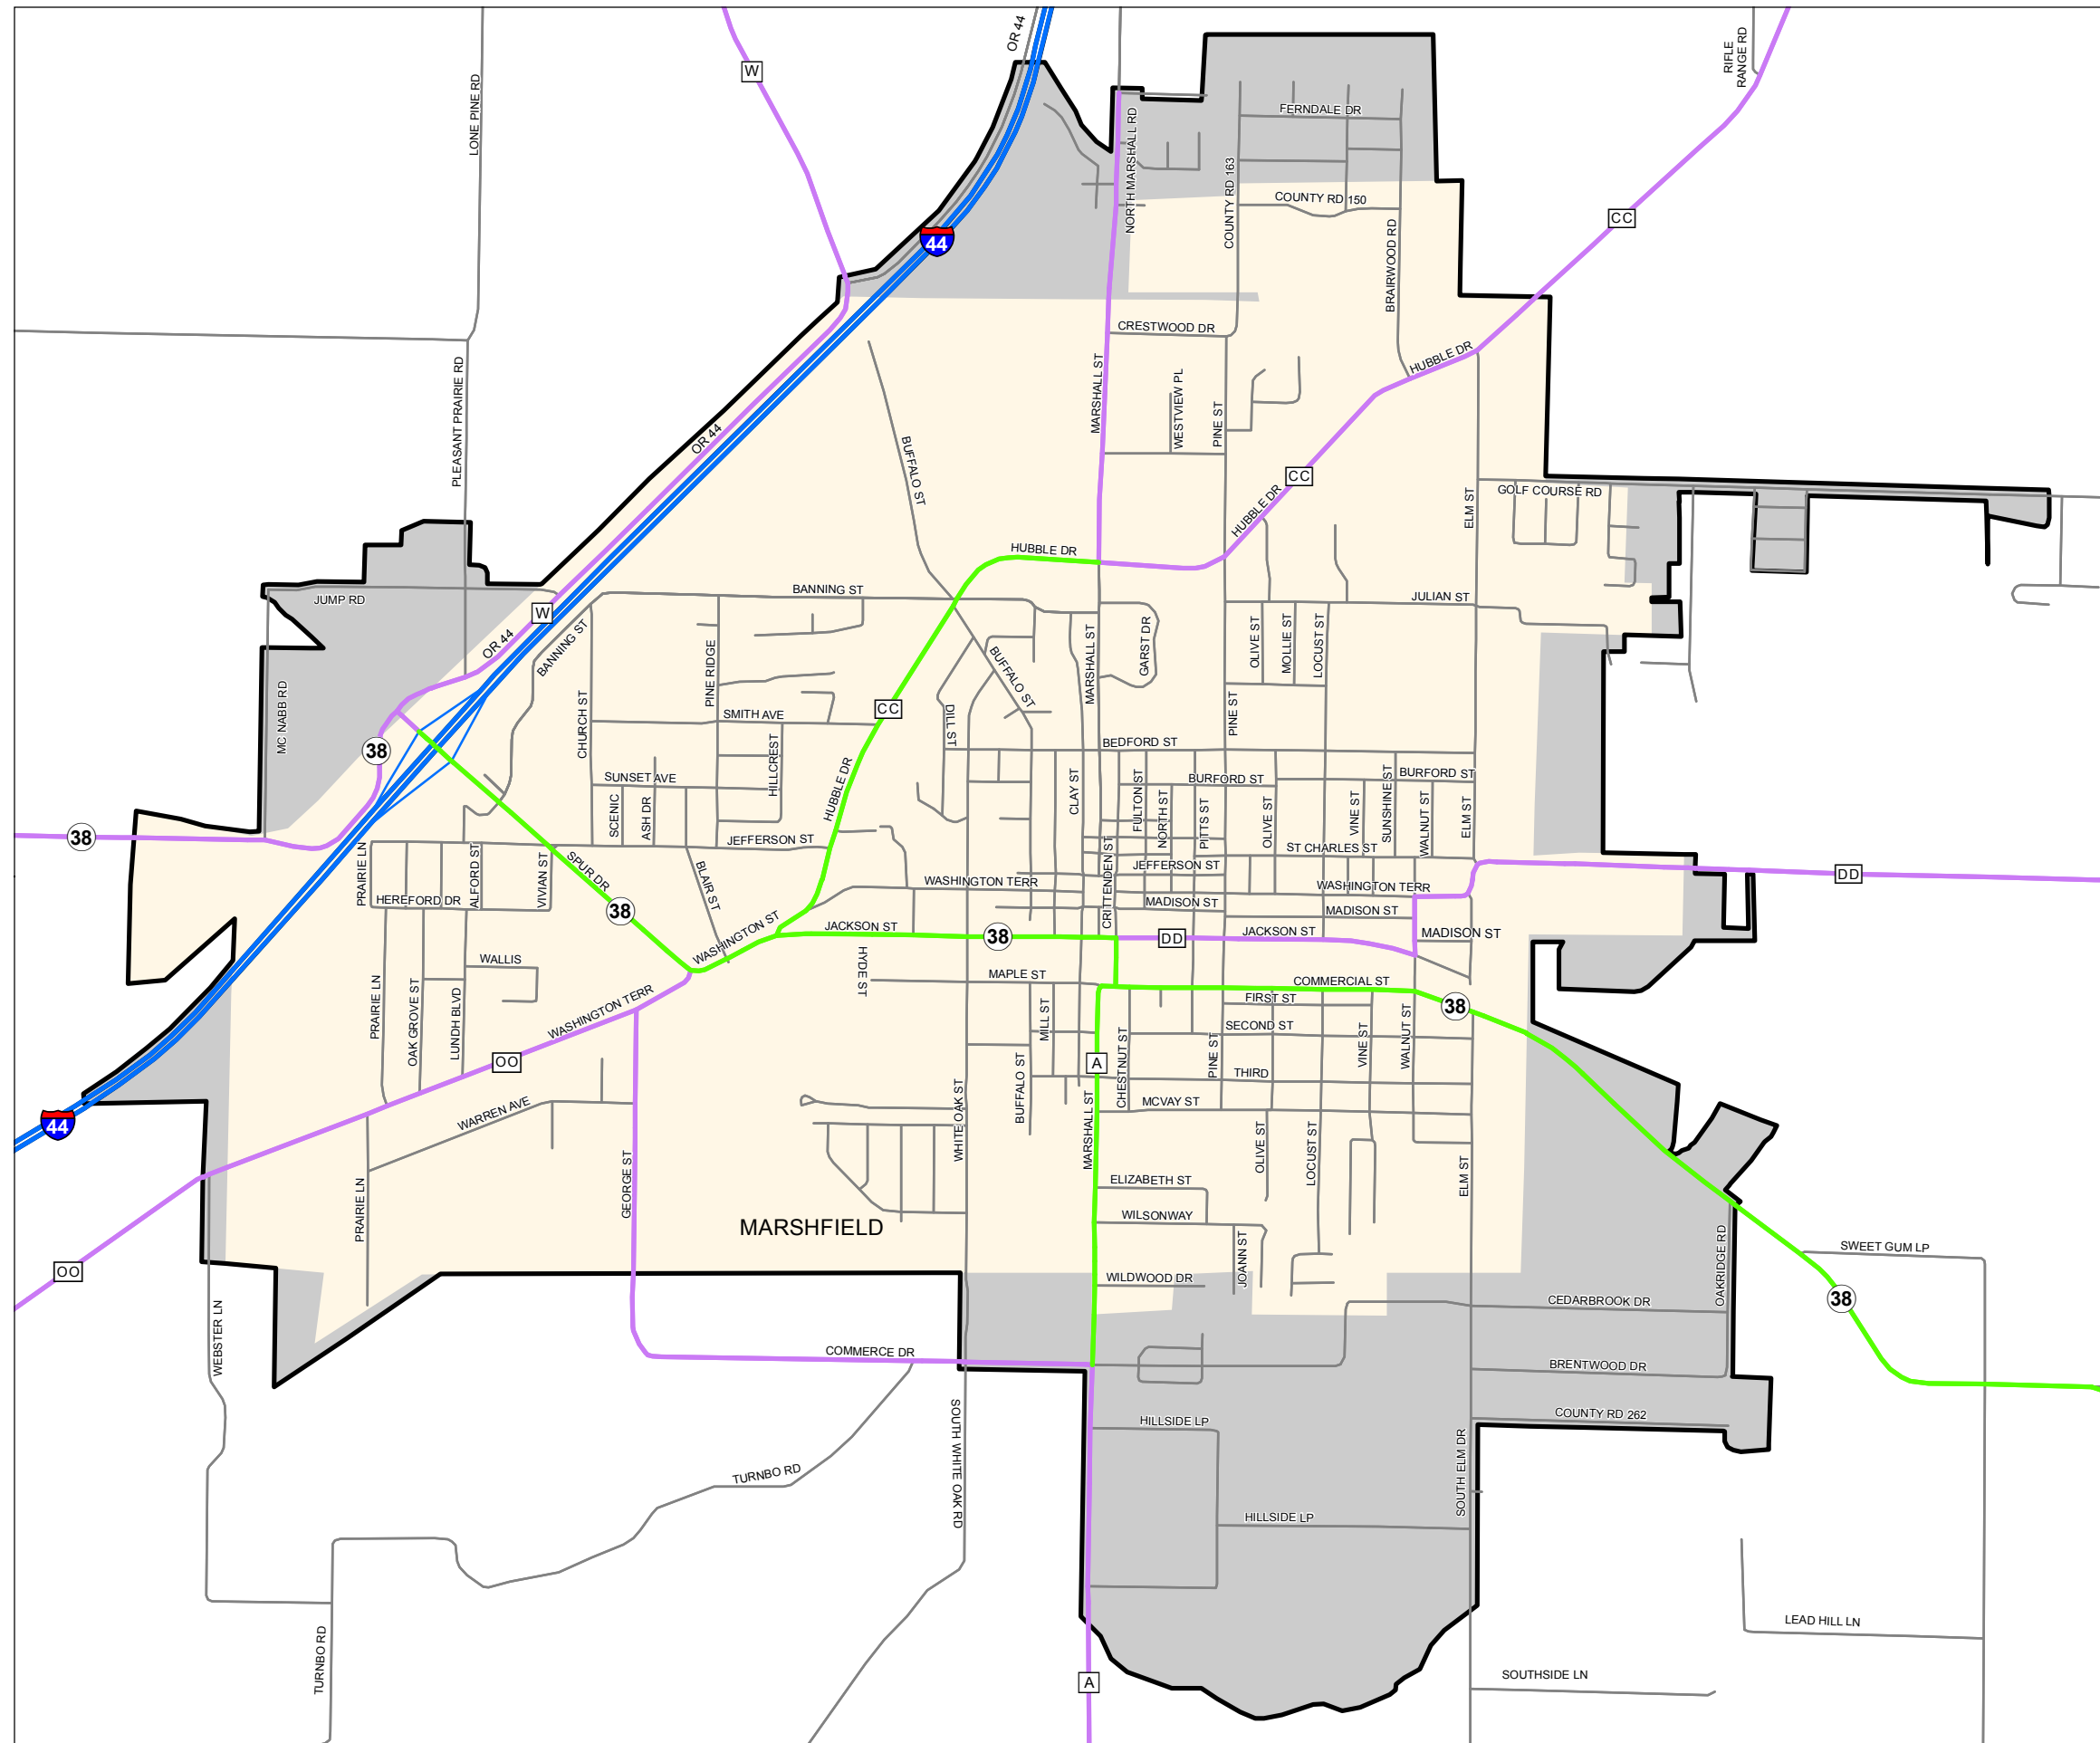

Functional Classification System

MARSHFIELD

Webster County

Missouri

FUNCTIONAL CLASS	
Interstate	
Other Freeway and Expressway	
Other Principal Arterial	
Minor Arterial	
Major Collector	
Minor Collector	
Local	
CITY	
URBAN AREA	

Federal-Aid highways exclude local roads and rural minor collectors.

Transportation Planning

105 W. Capitol Ave.
Jefferson City, MO 65102
Phone (573) 526-5478
Fax (573) 526-8052

Approved January 16, 2014