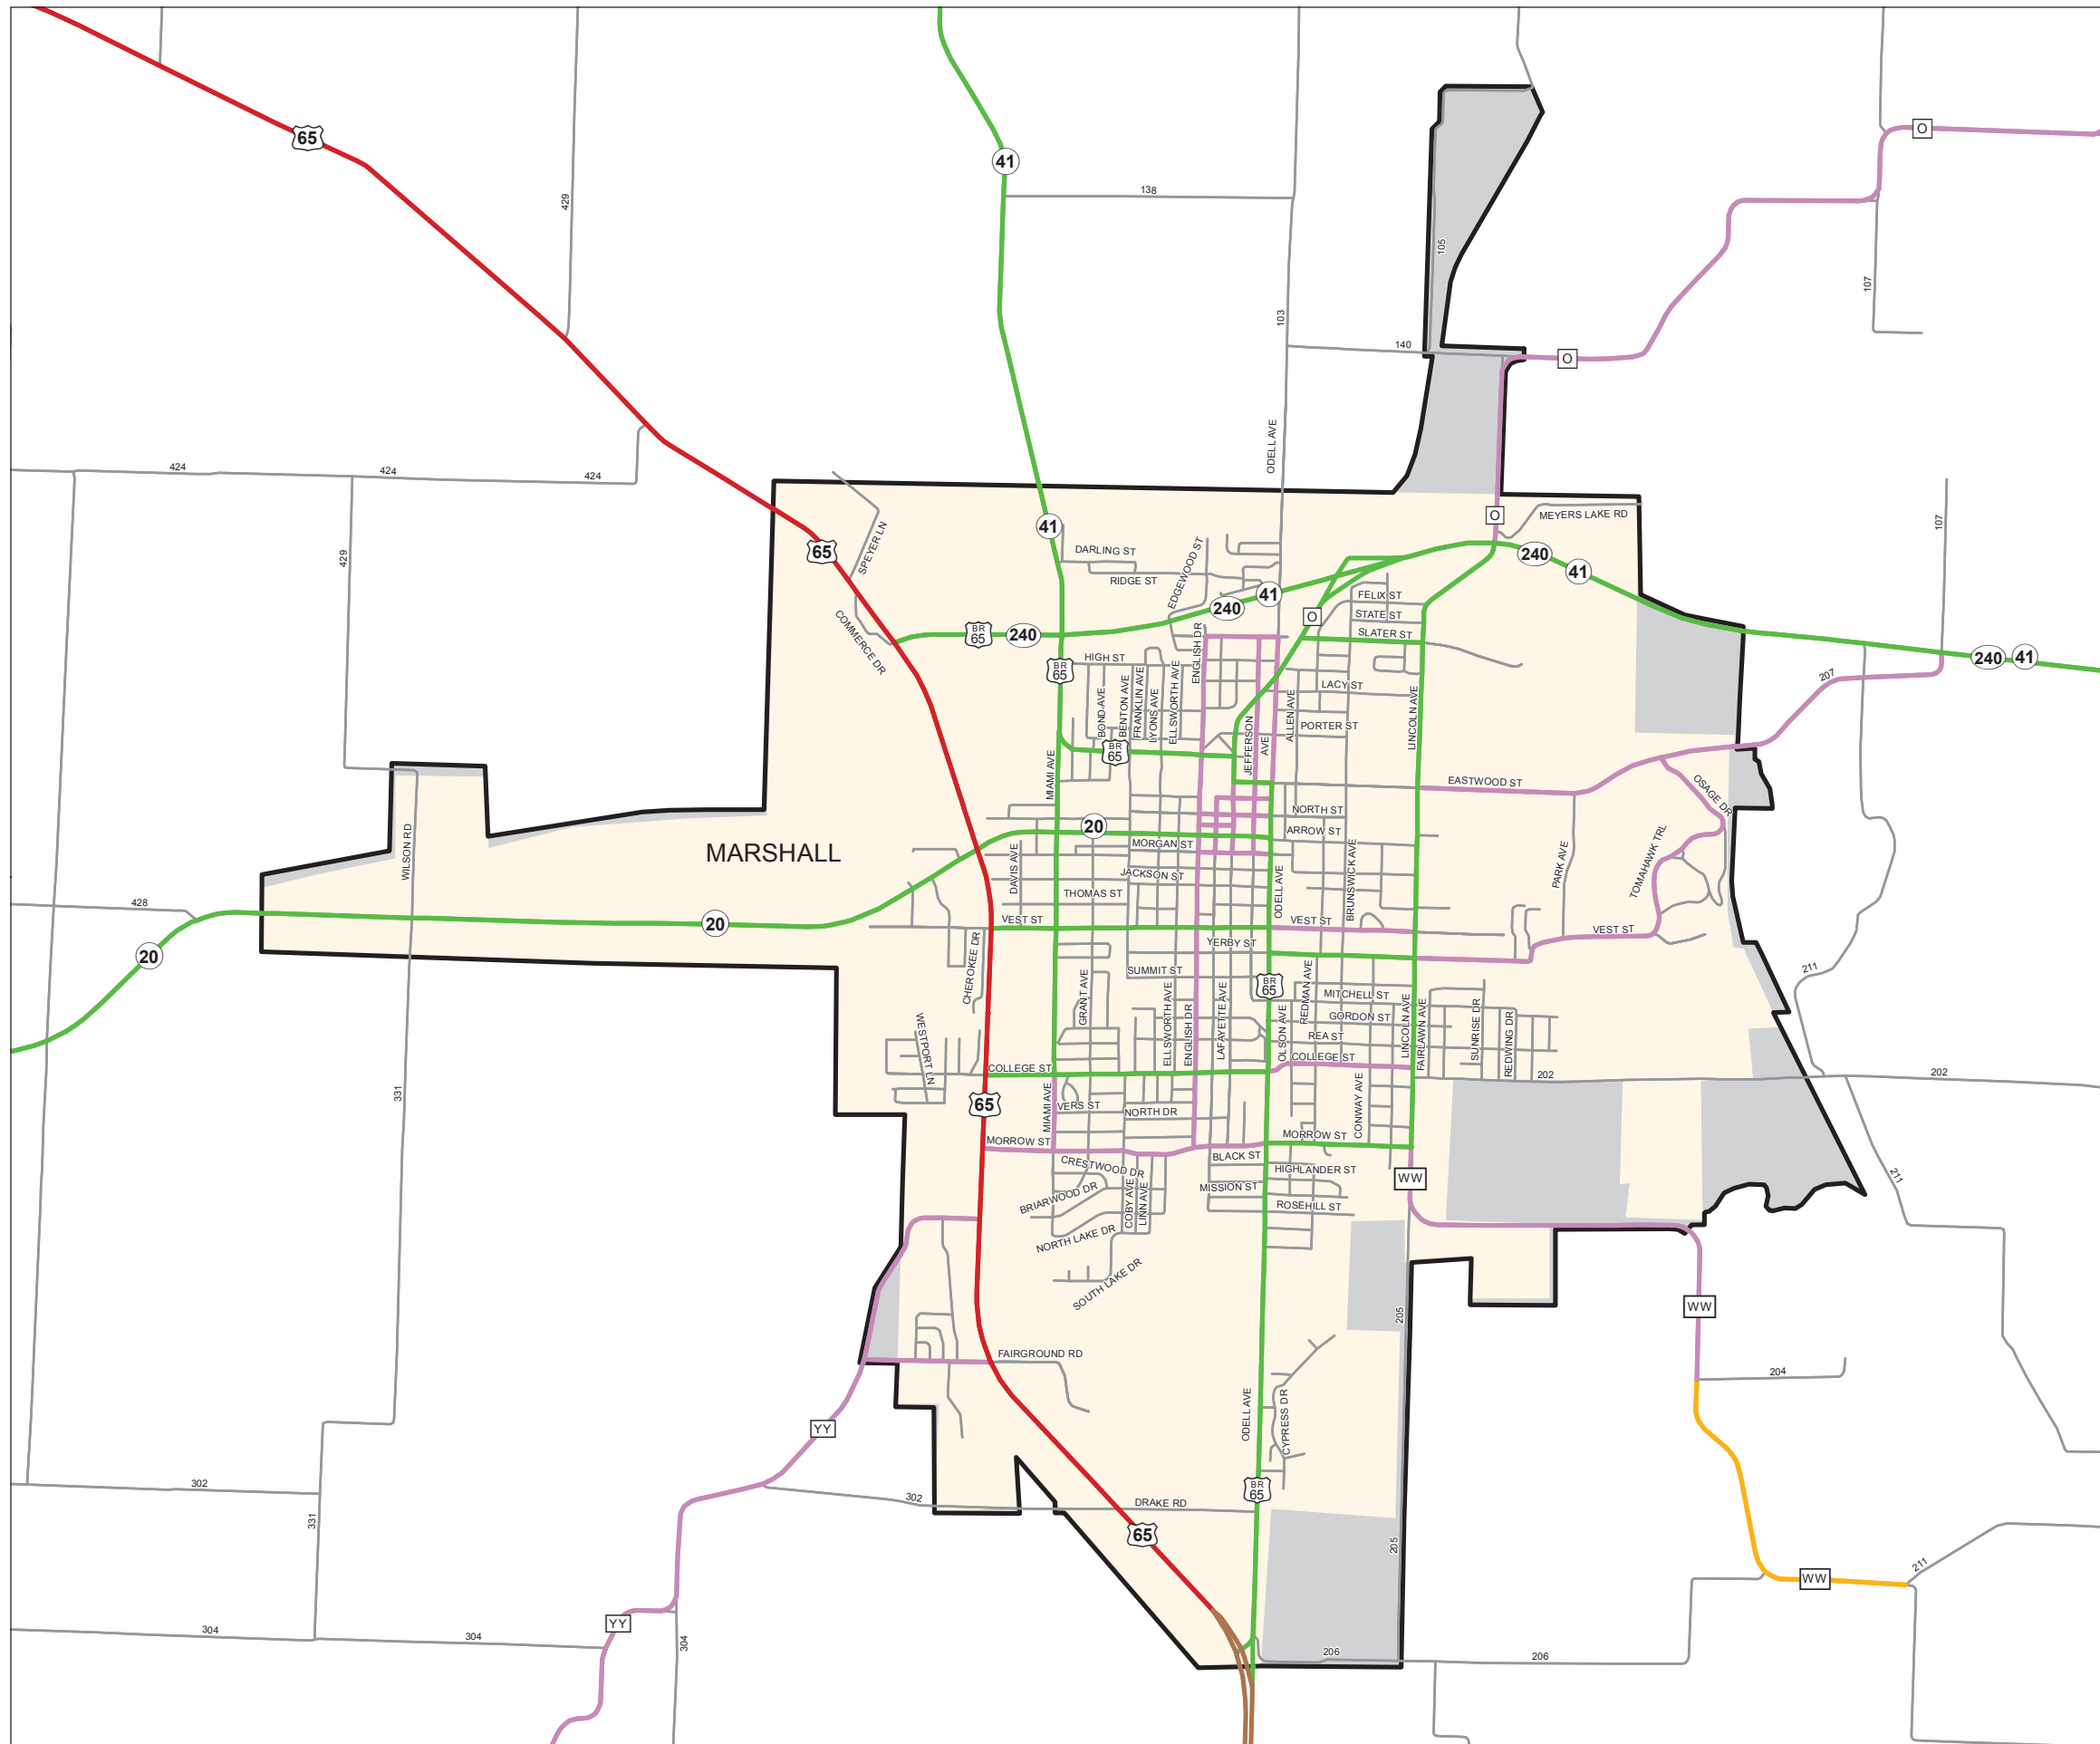

Functional Classification System

MARSHALL

Saline County

Missouri

FUNCTIONAL CLASS

- Interstate —
 - Other Freeway and Expressway —
 - Other Principal Arterial —
 - Minor Arterial —
 - Major Collector —
 - Minor Collector —
 - Local —
- CITY
- URBAN AREA

Federal-Aid highways exclude local roads and rural minor collectors.

Transportation Planning

105 W. Capitol Ave.
Jefferson City, MO 65102
Phone (573) 526-5478
Fax (573) 526-8052

Approved April 30, 2015