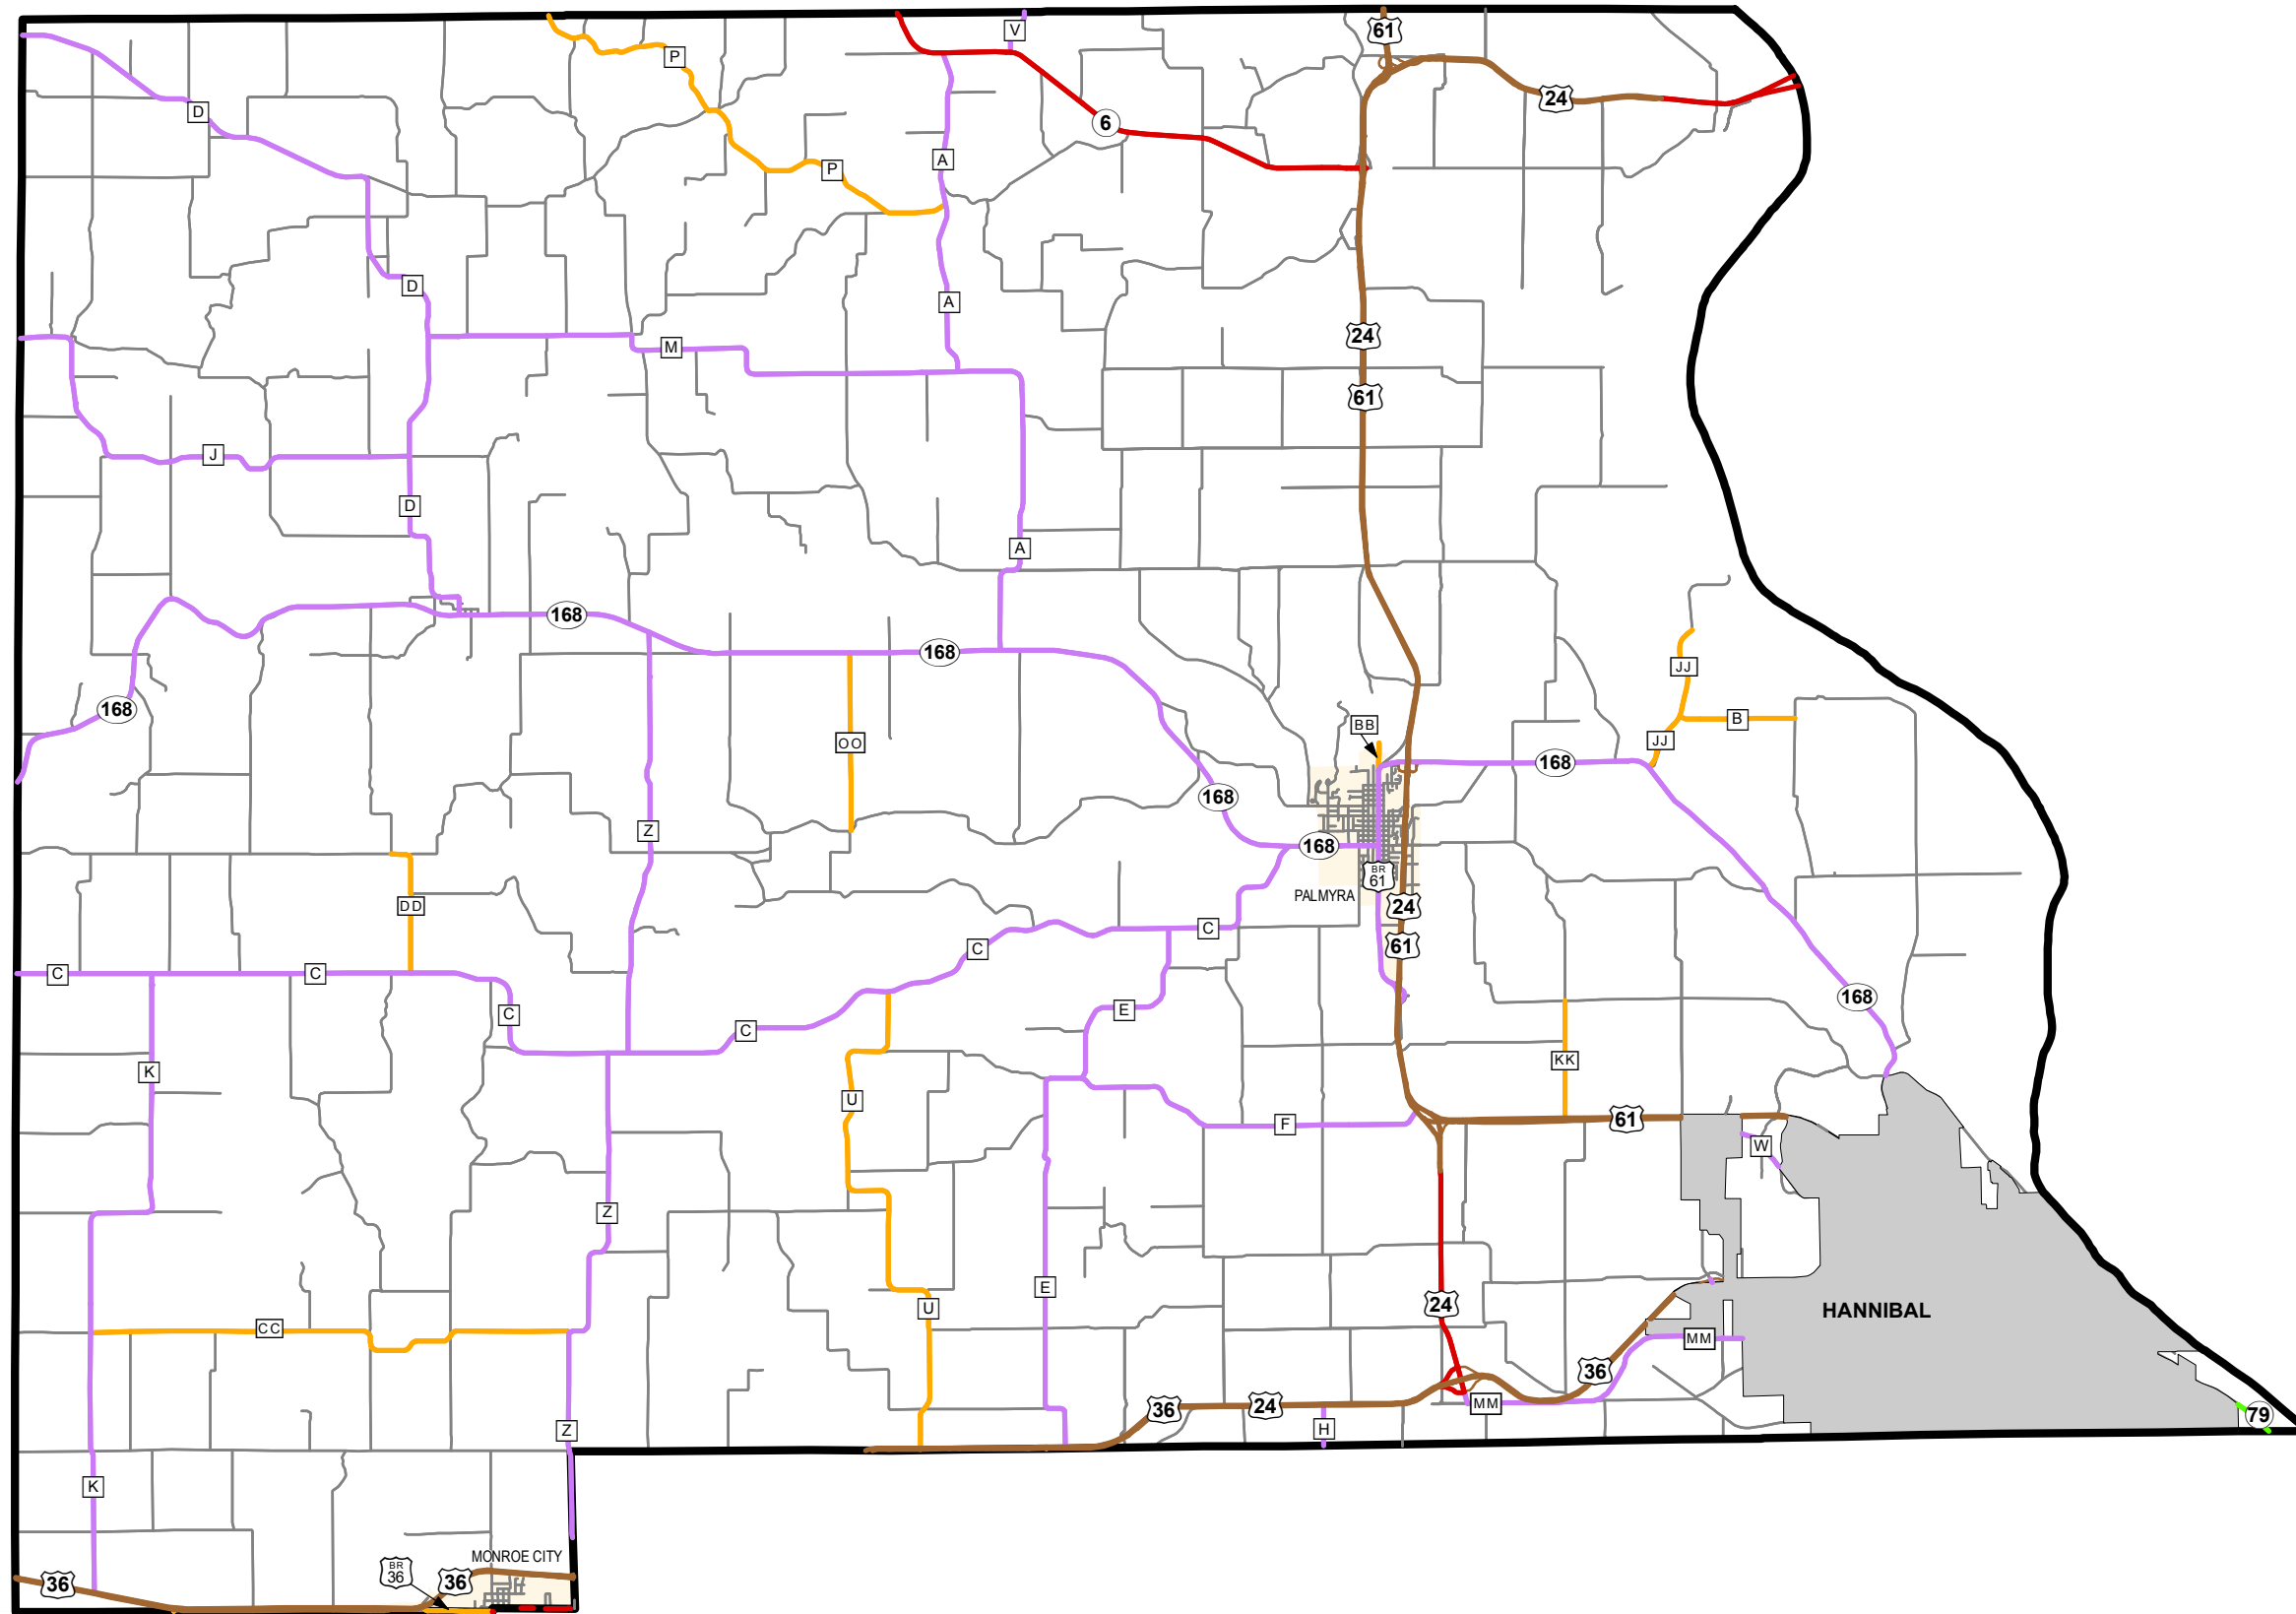

Rural Functional Classification

MARION COUNTY

Missouri

FUNCTIONAL CLASS	
Interstate	
Other Freeway and Expressway	
Other Principal Arterial	
Minor Arterial	
Major Collector	
Minor Collector	
Local	
CITY	
URBAN AREA	

Federal-Aid highways exclude local roads and rural minor collectors.

Transportation Planning
 105 W. Capitol Ave.
 Jefferson City, MO 65102
 Phone (573) 526-5478
 Fax (573) 526-8052

Approved March 21, 2014