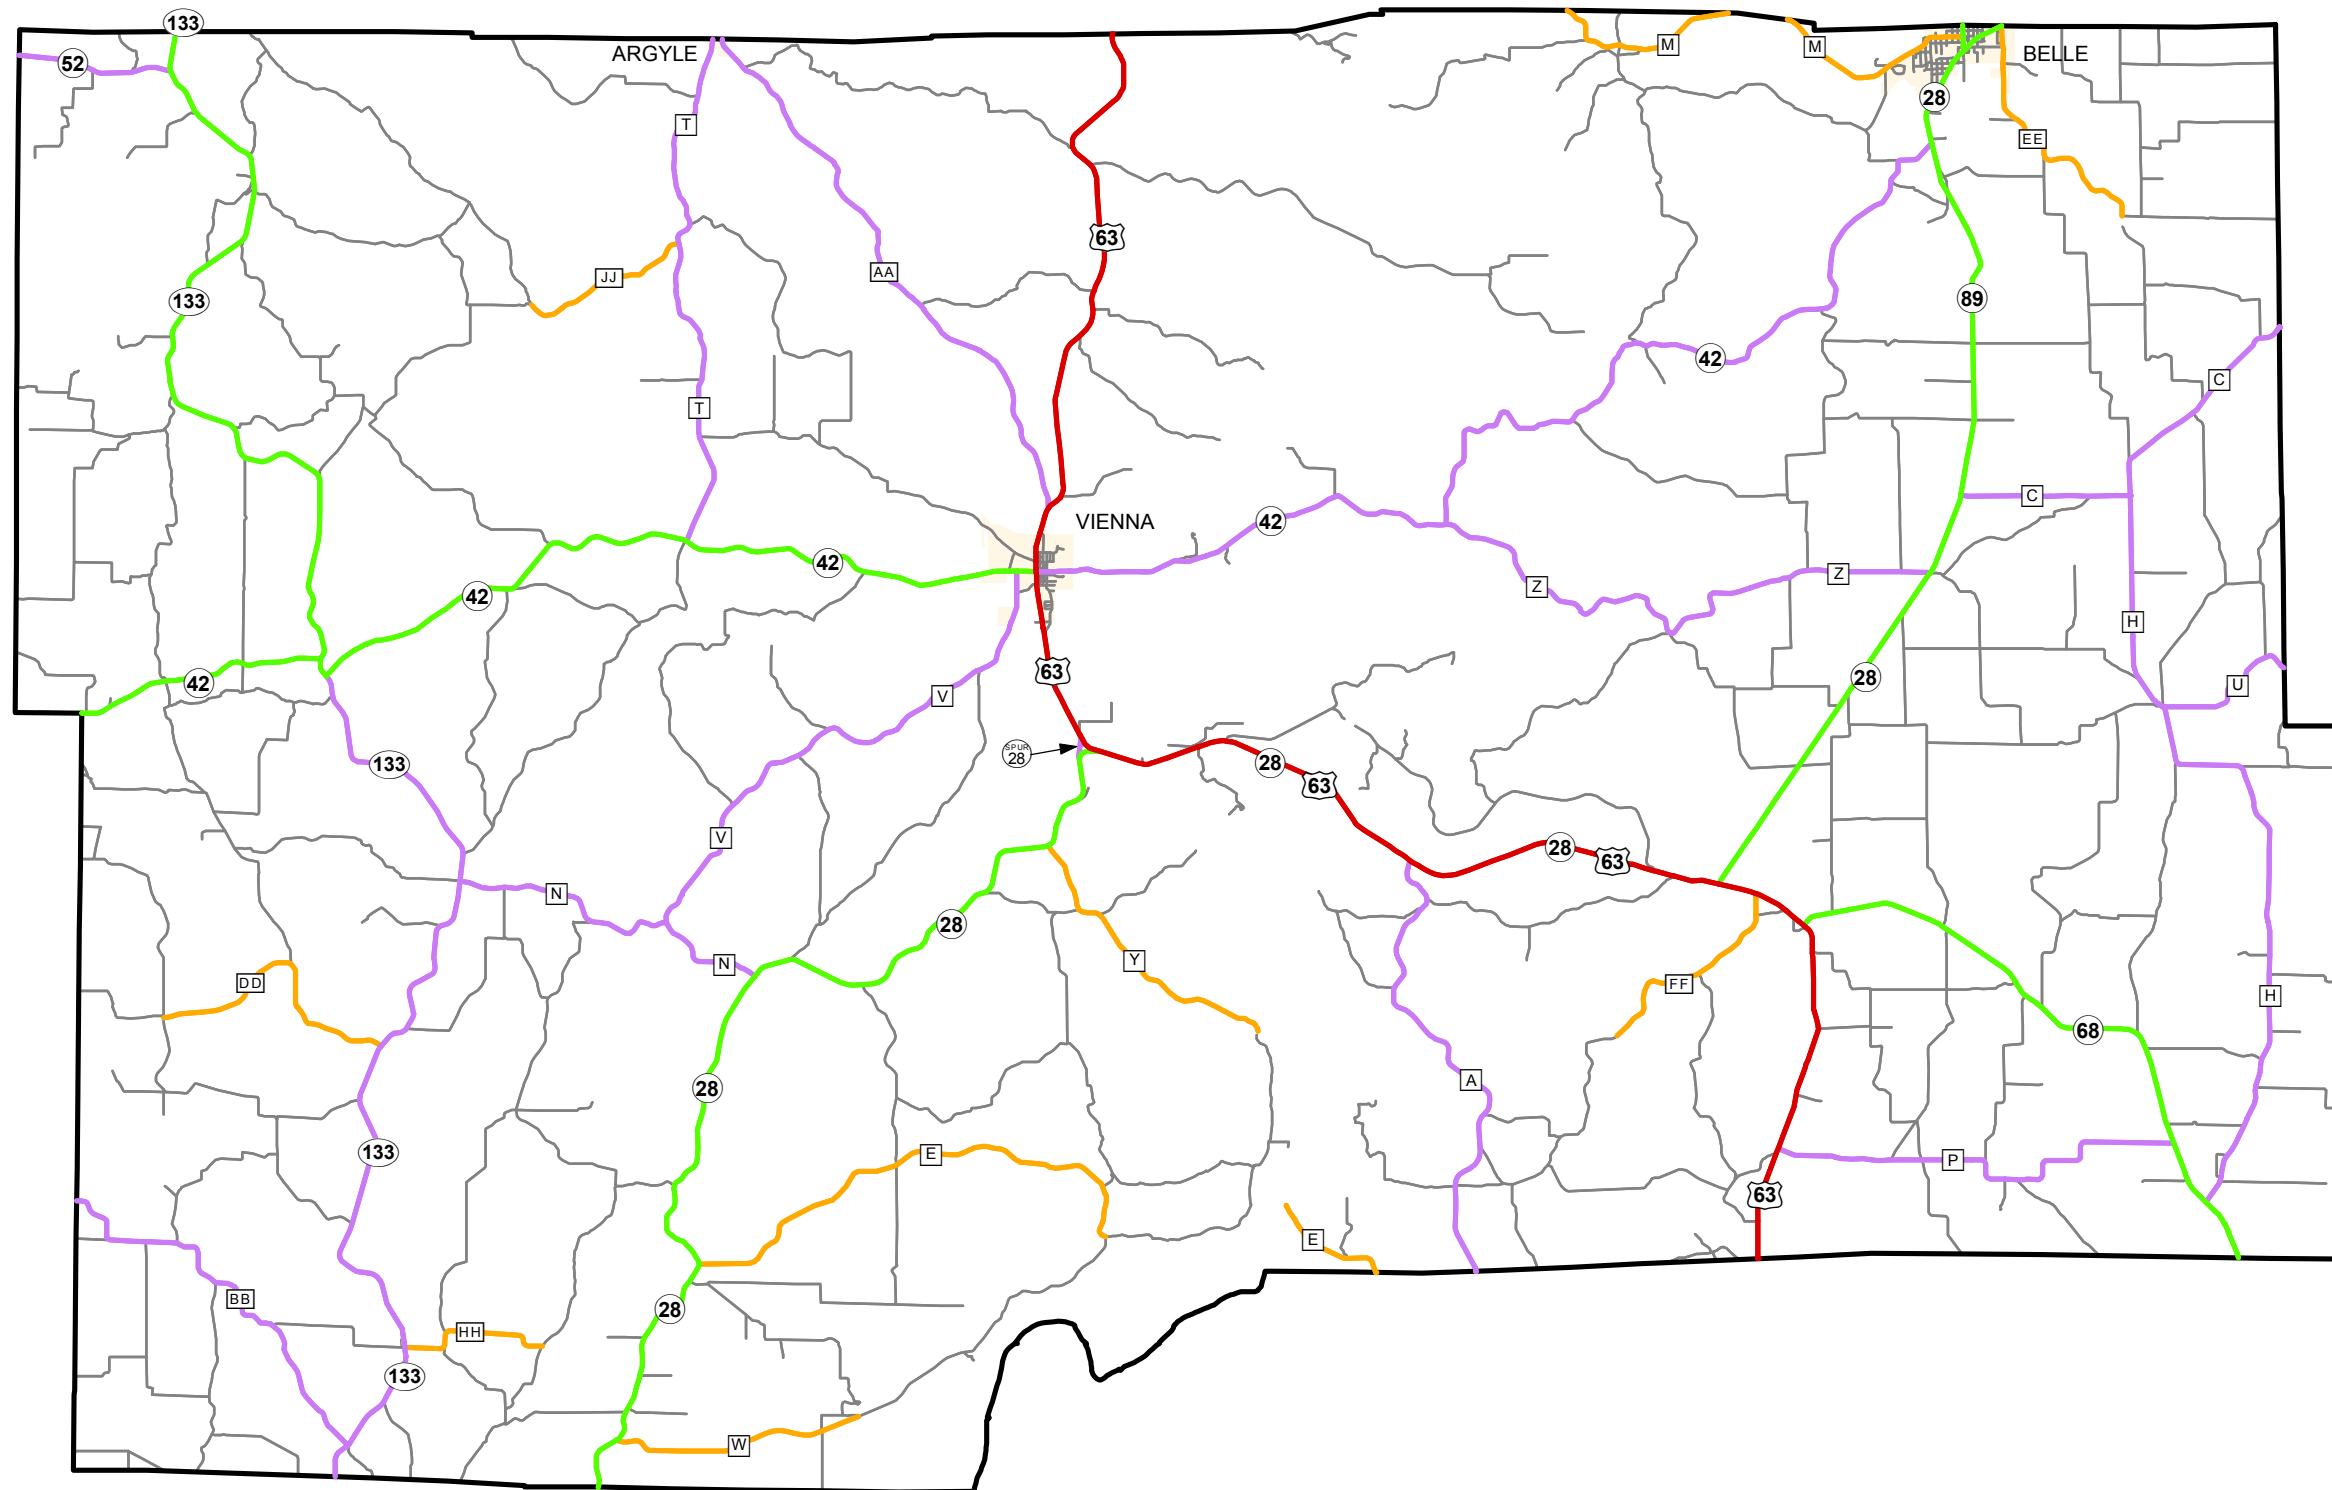

Rural Functional Classification

MARIES COUNTY

Missouri

FUNCTIONAL CLASS

- Interstate —
- Other Freeway and Expressway —
- Other Principal Arterial —
- Minor Arterial —
- Major Collector —
- Minor Collector —
- Local —

CITY

URBAN AREA

Federal-Aid highways exclude local roads and rural minor collectors.

Transportation Planning
 105 W. Capitol Ave.
 Jefferson City, MO 65102
 Phone (573) 526-5478
 Fax (573) 526-8052

Approved November 27, 2002