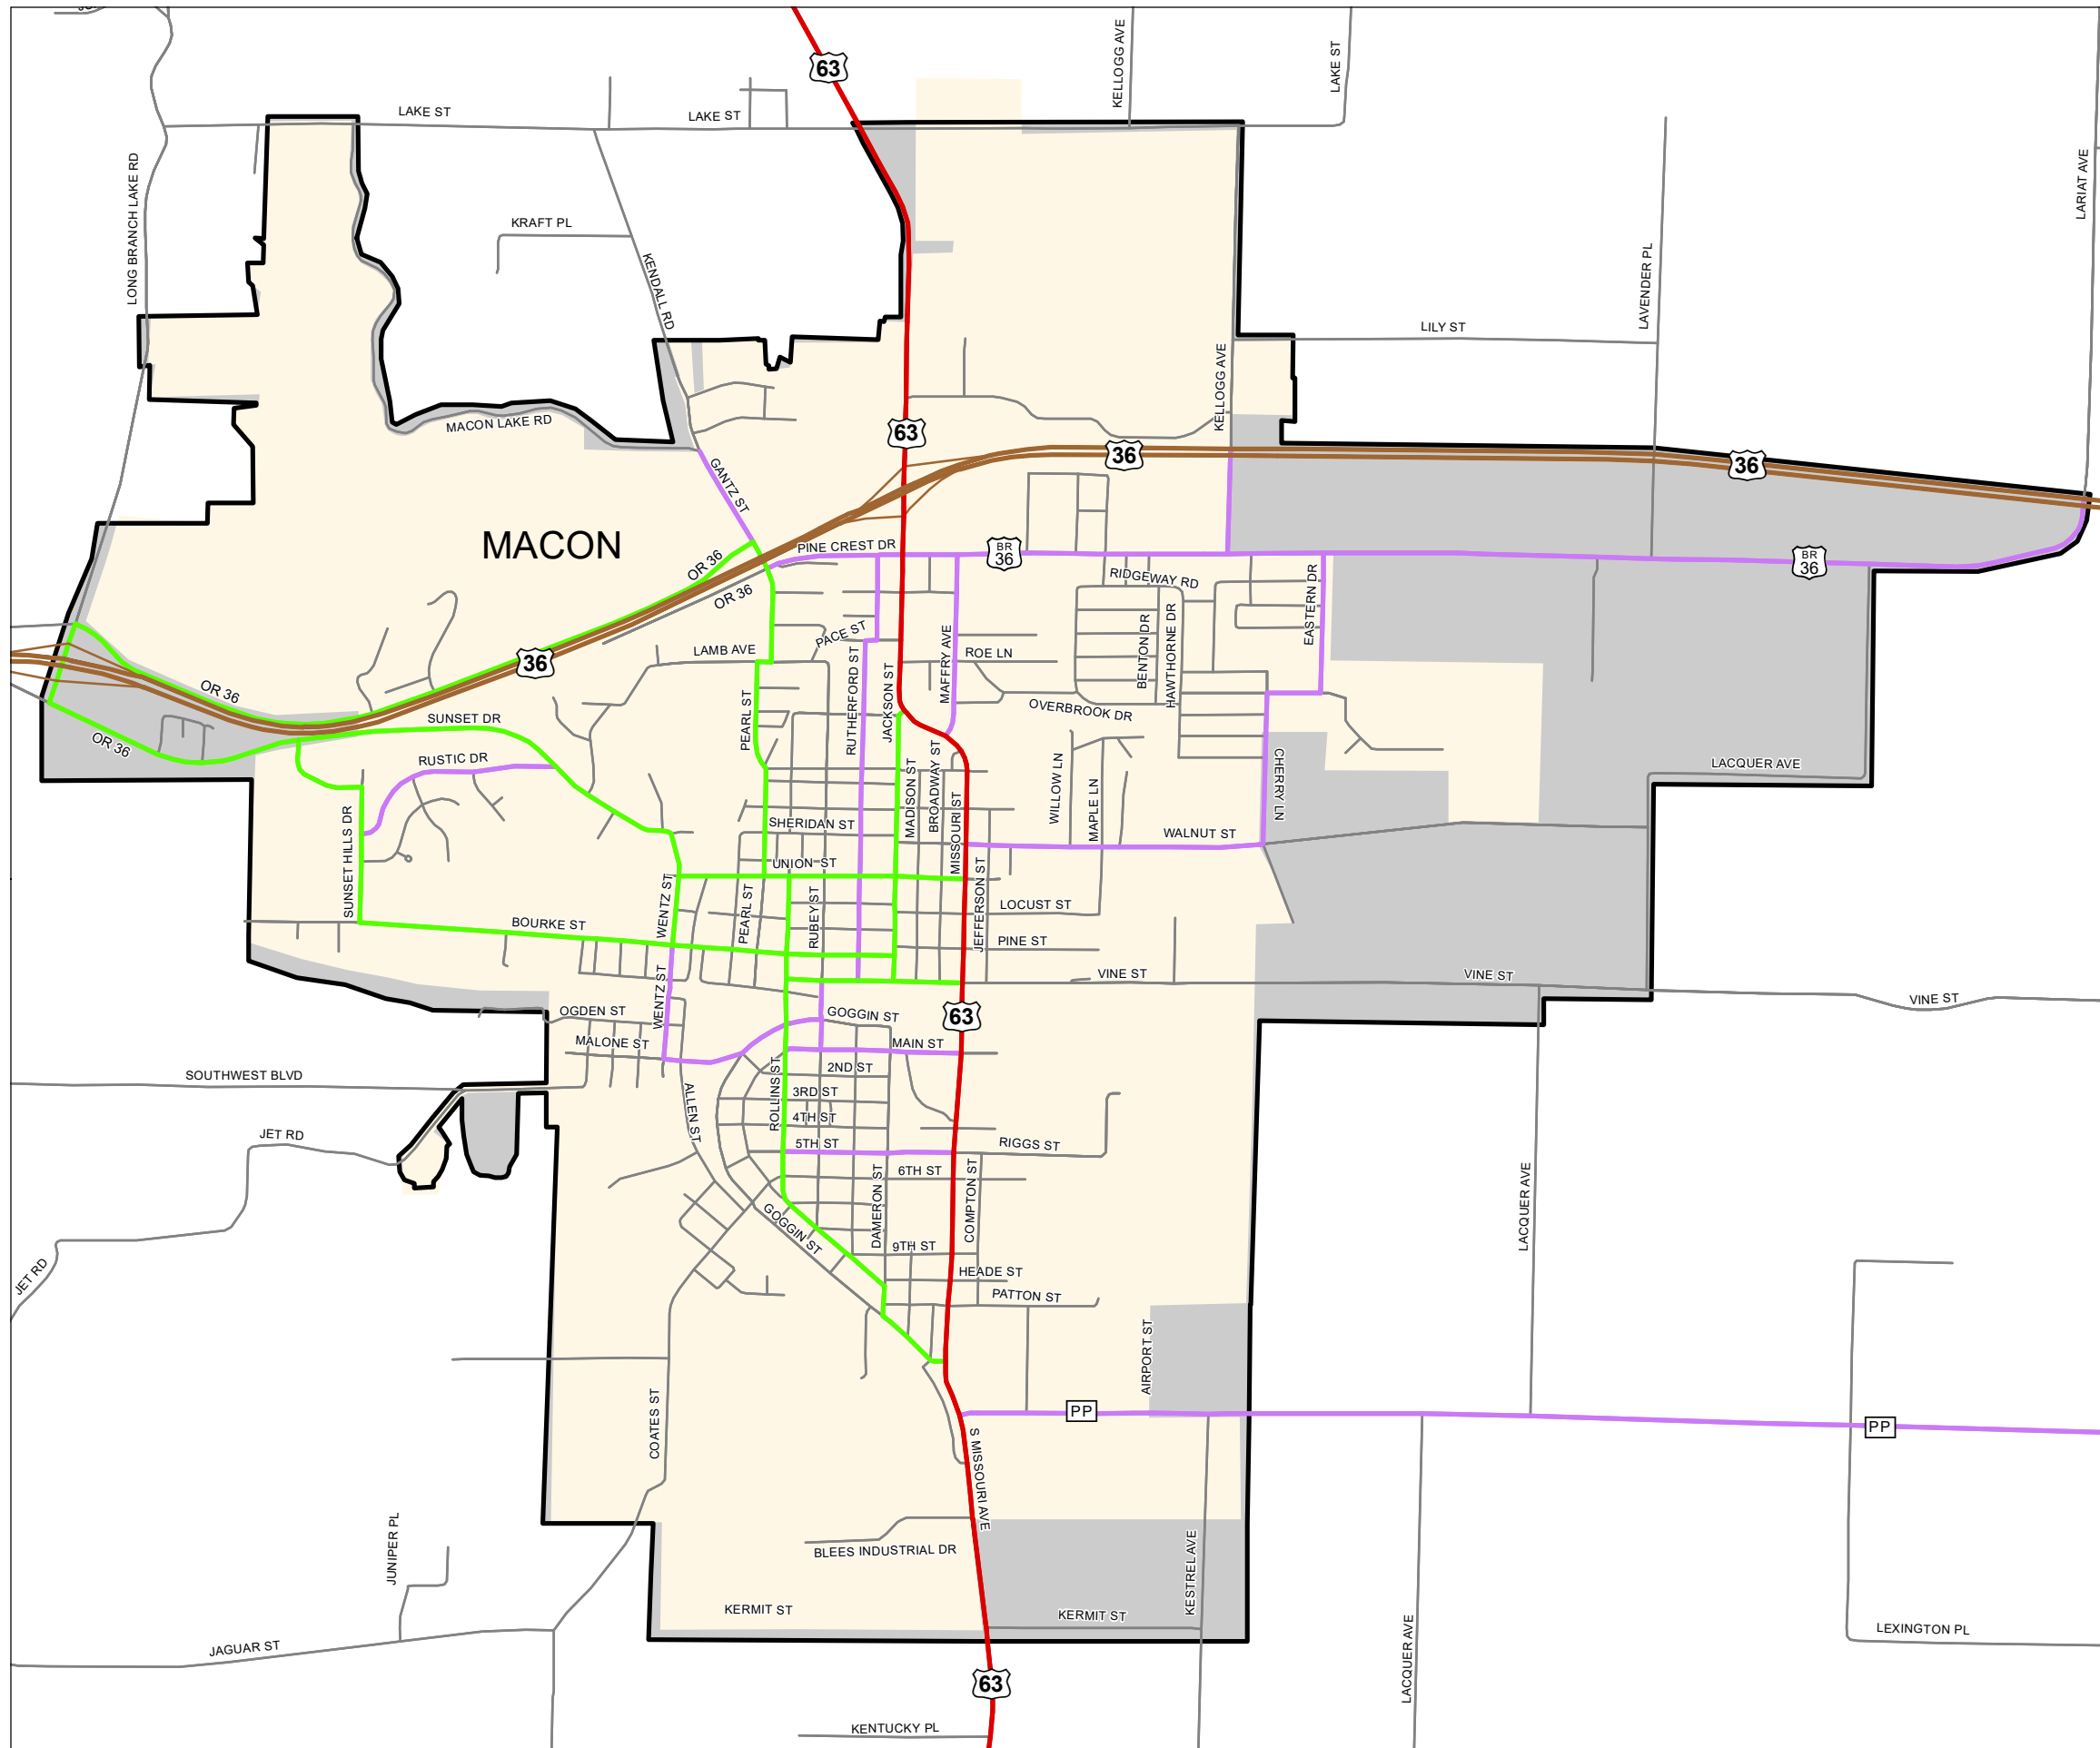

Functional Classification System

MACON

Macon County

Missouri

FUNCTIONAL CLASS	
Interstate	
Other Freeway and Expressway	
Other Principal Arterial	
Minor Arterial	
Major Collector	
Minor Collector	
Local	
CITY	
URBAN AREA	

Federal-Aid highways exclude local roads and rural minor collectors.

Transportation Planning

105 W. Capitol Ave.
 Jefferson City, MO 65102
 Phone (573) 526-5478
 Fax (573) 526-8052

Approved January 10, 2024