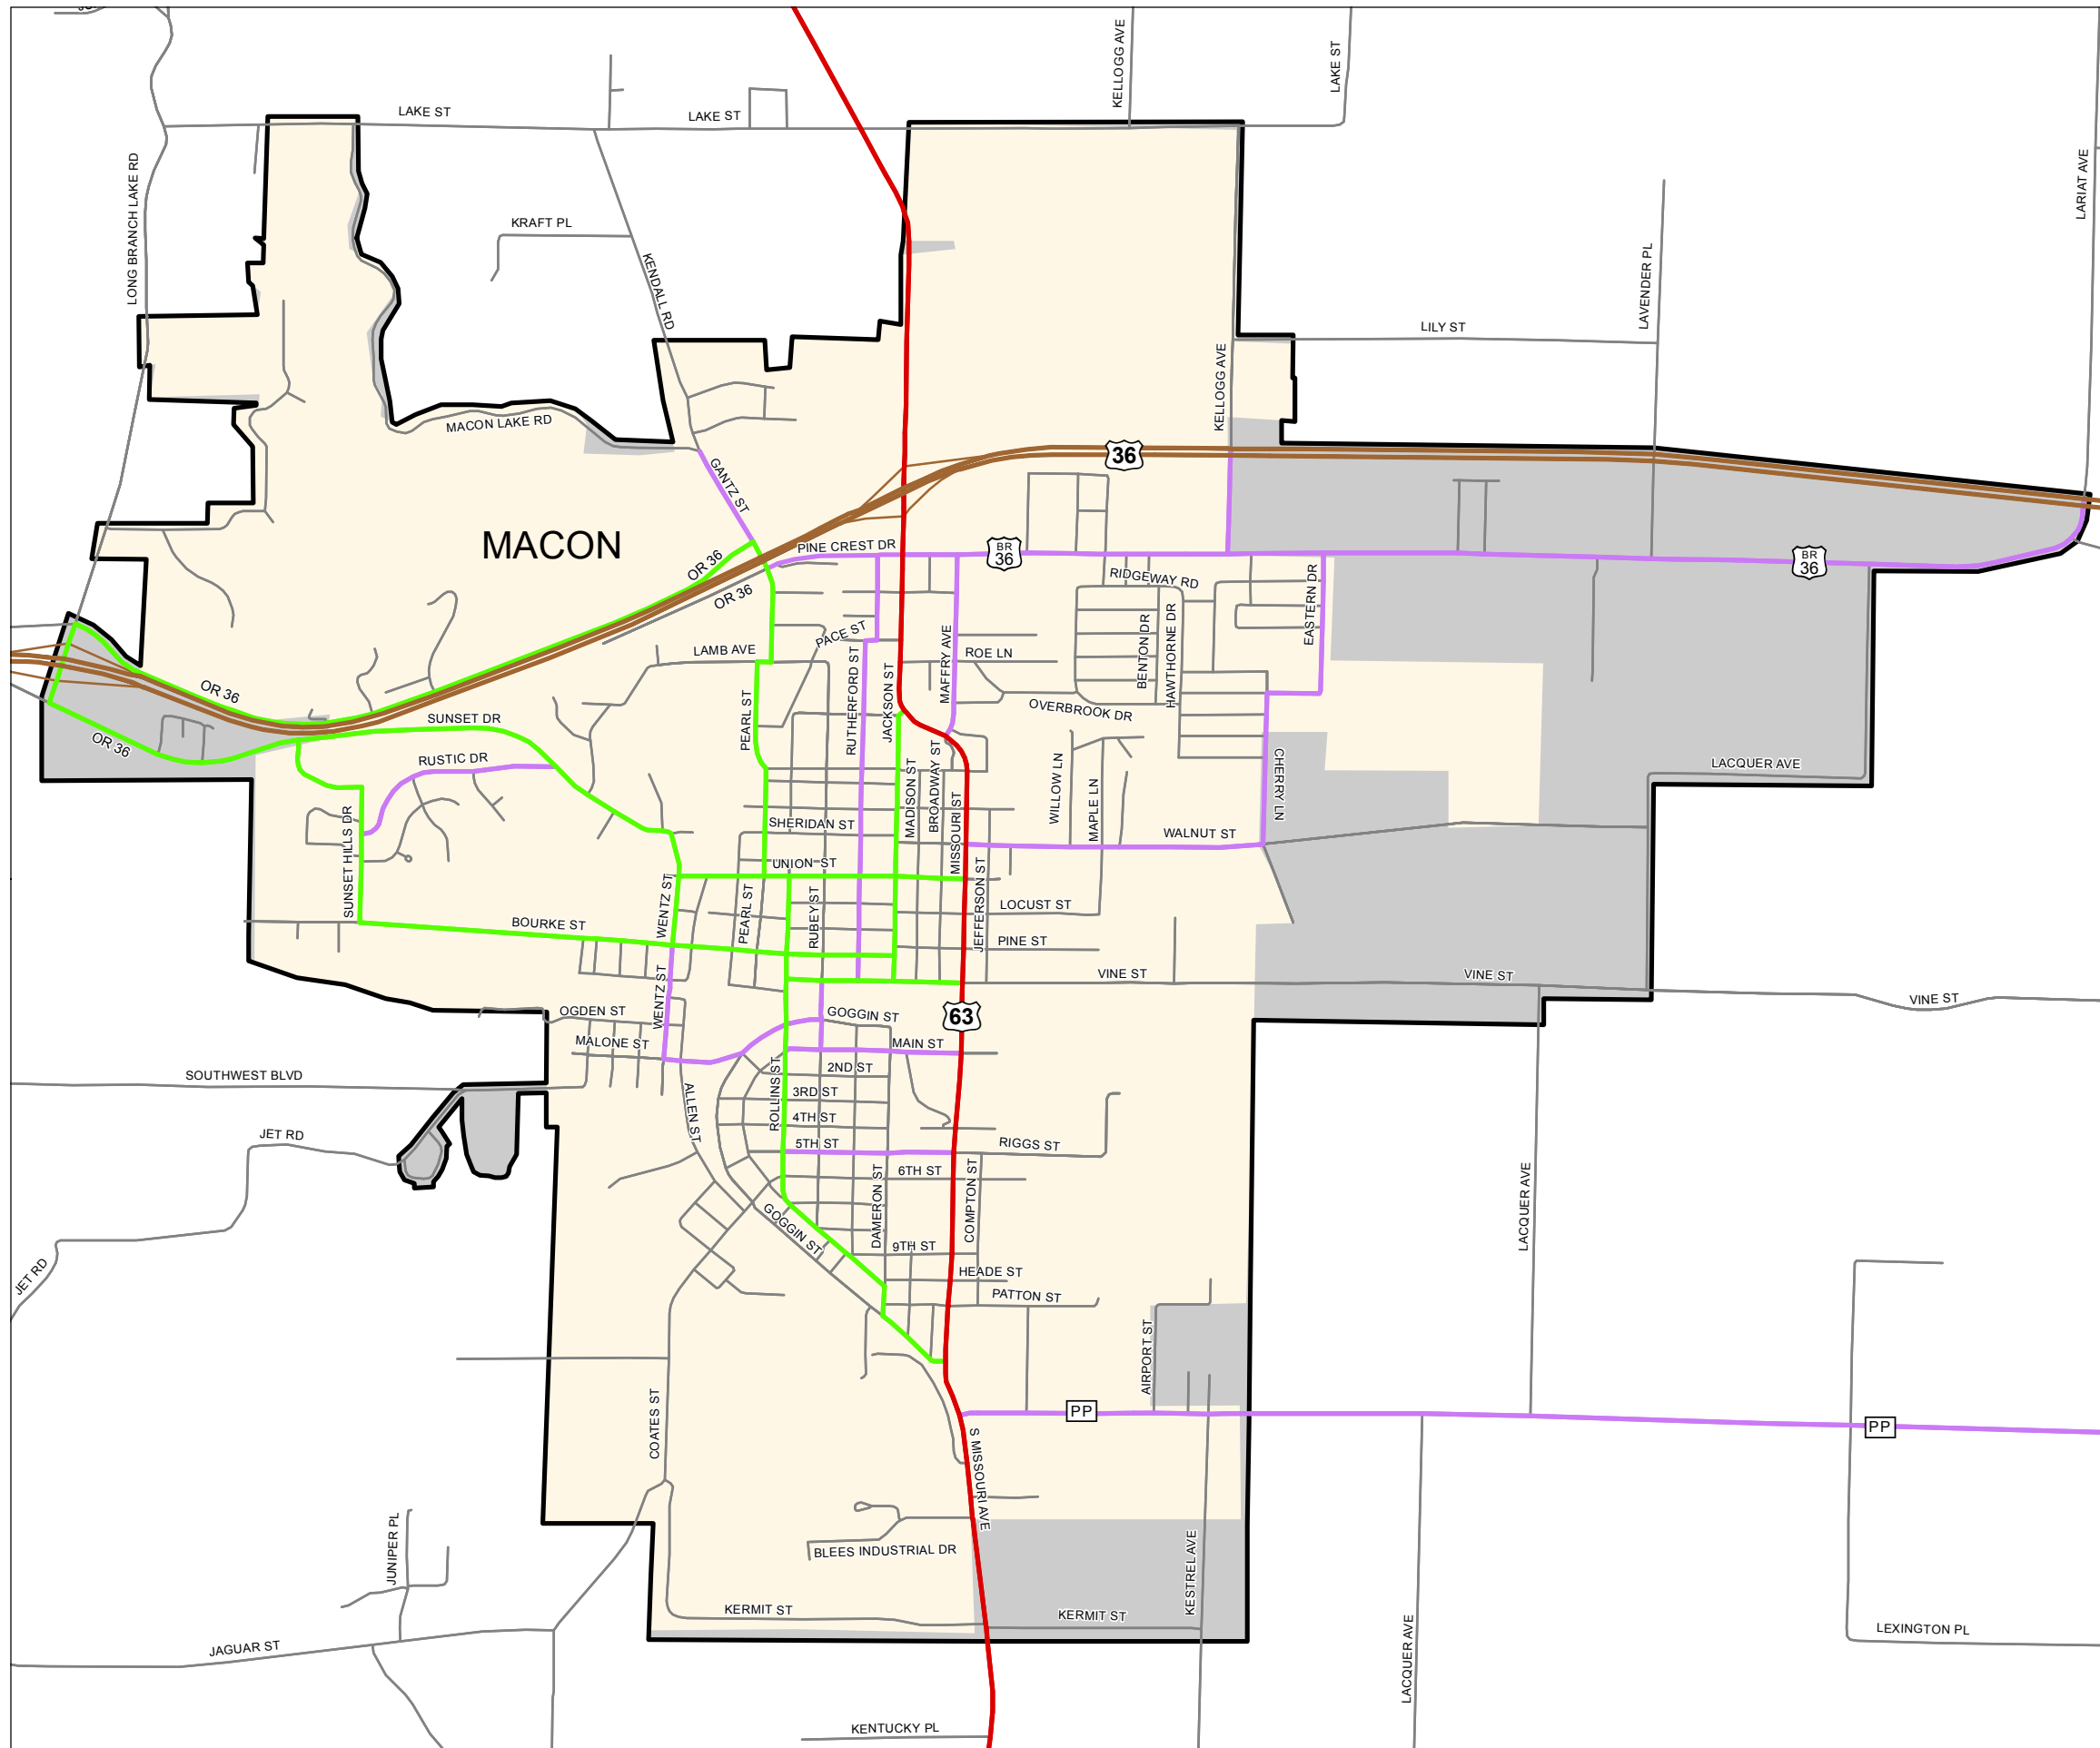

Functional Classification System

MACON

Macon County

Missouri

FUNCTIONAL CLASS	
Interstate	
Other Freeway and Expressway	
Other Principal Arterial	
Minor Arterial	
Major Collector	
Minor Collector	
Local	
CITY	
URBAN AREA	

Federal-Aid highways exclude local roads and rural minor collectors.

Transportation Planning

105 W. Capitol Ave.
 Jefferson City, MO 65102
 Phone (573) 526-5478
 Fax (573) 526-8052

Approved March 21, 2013