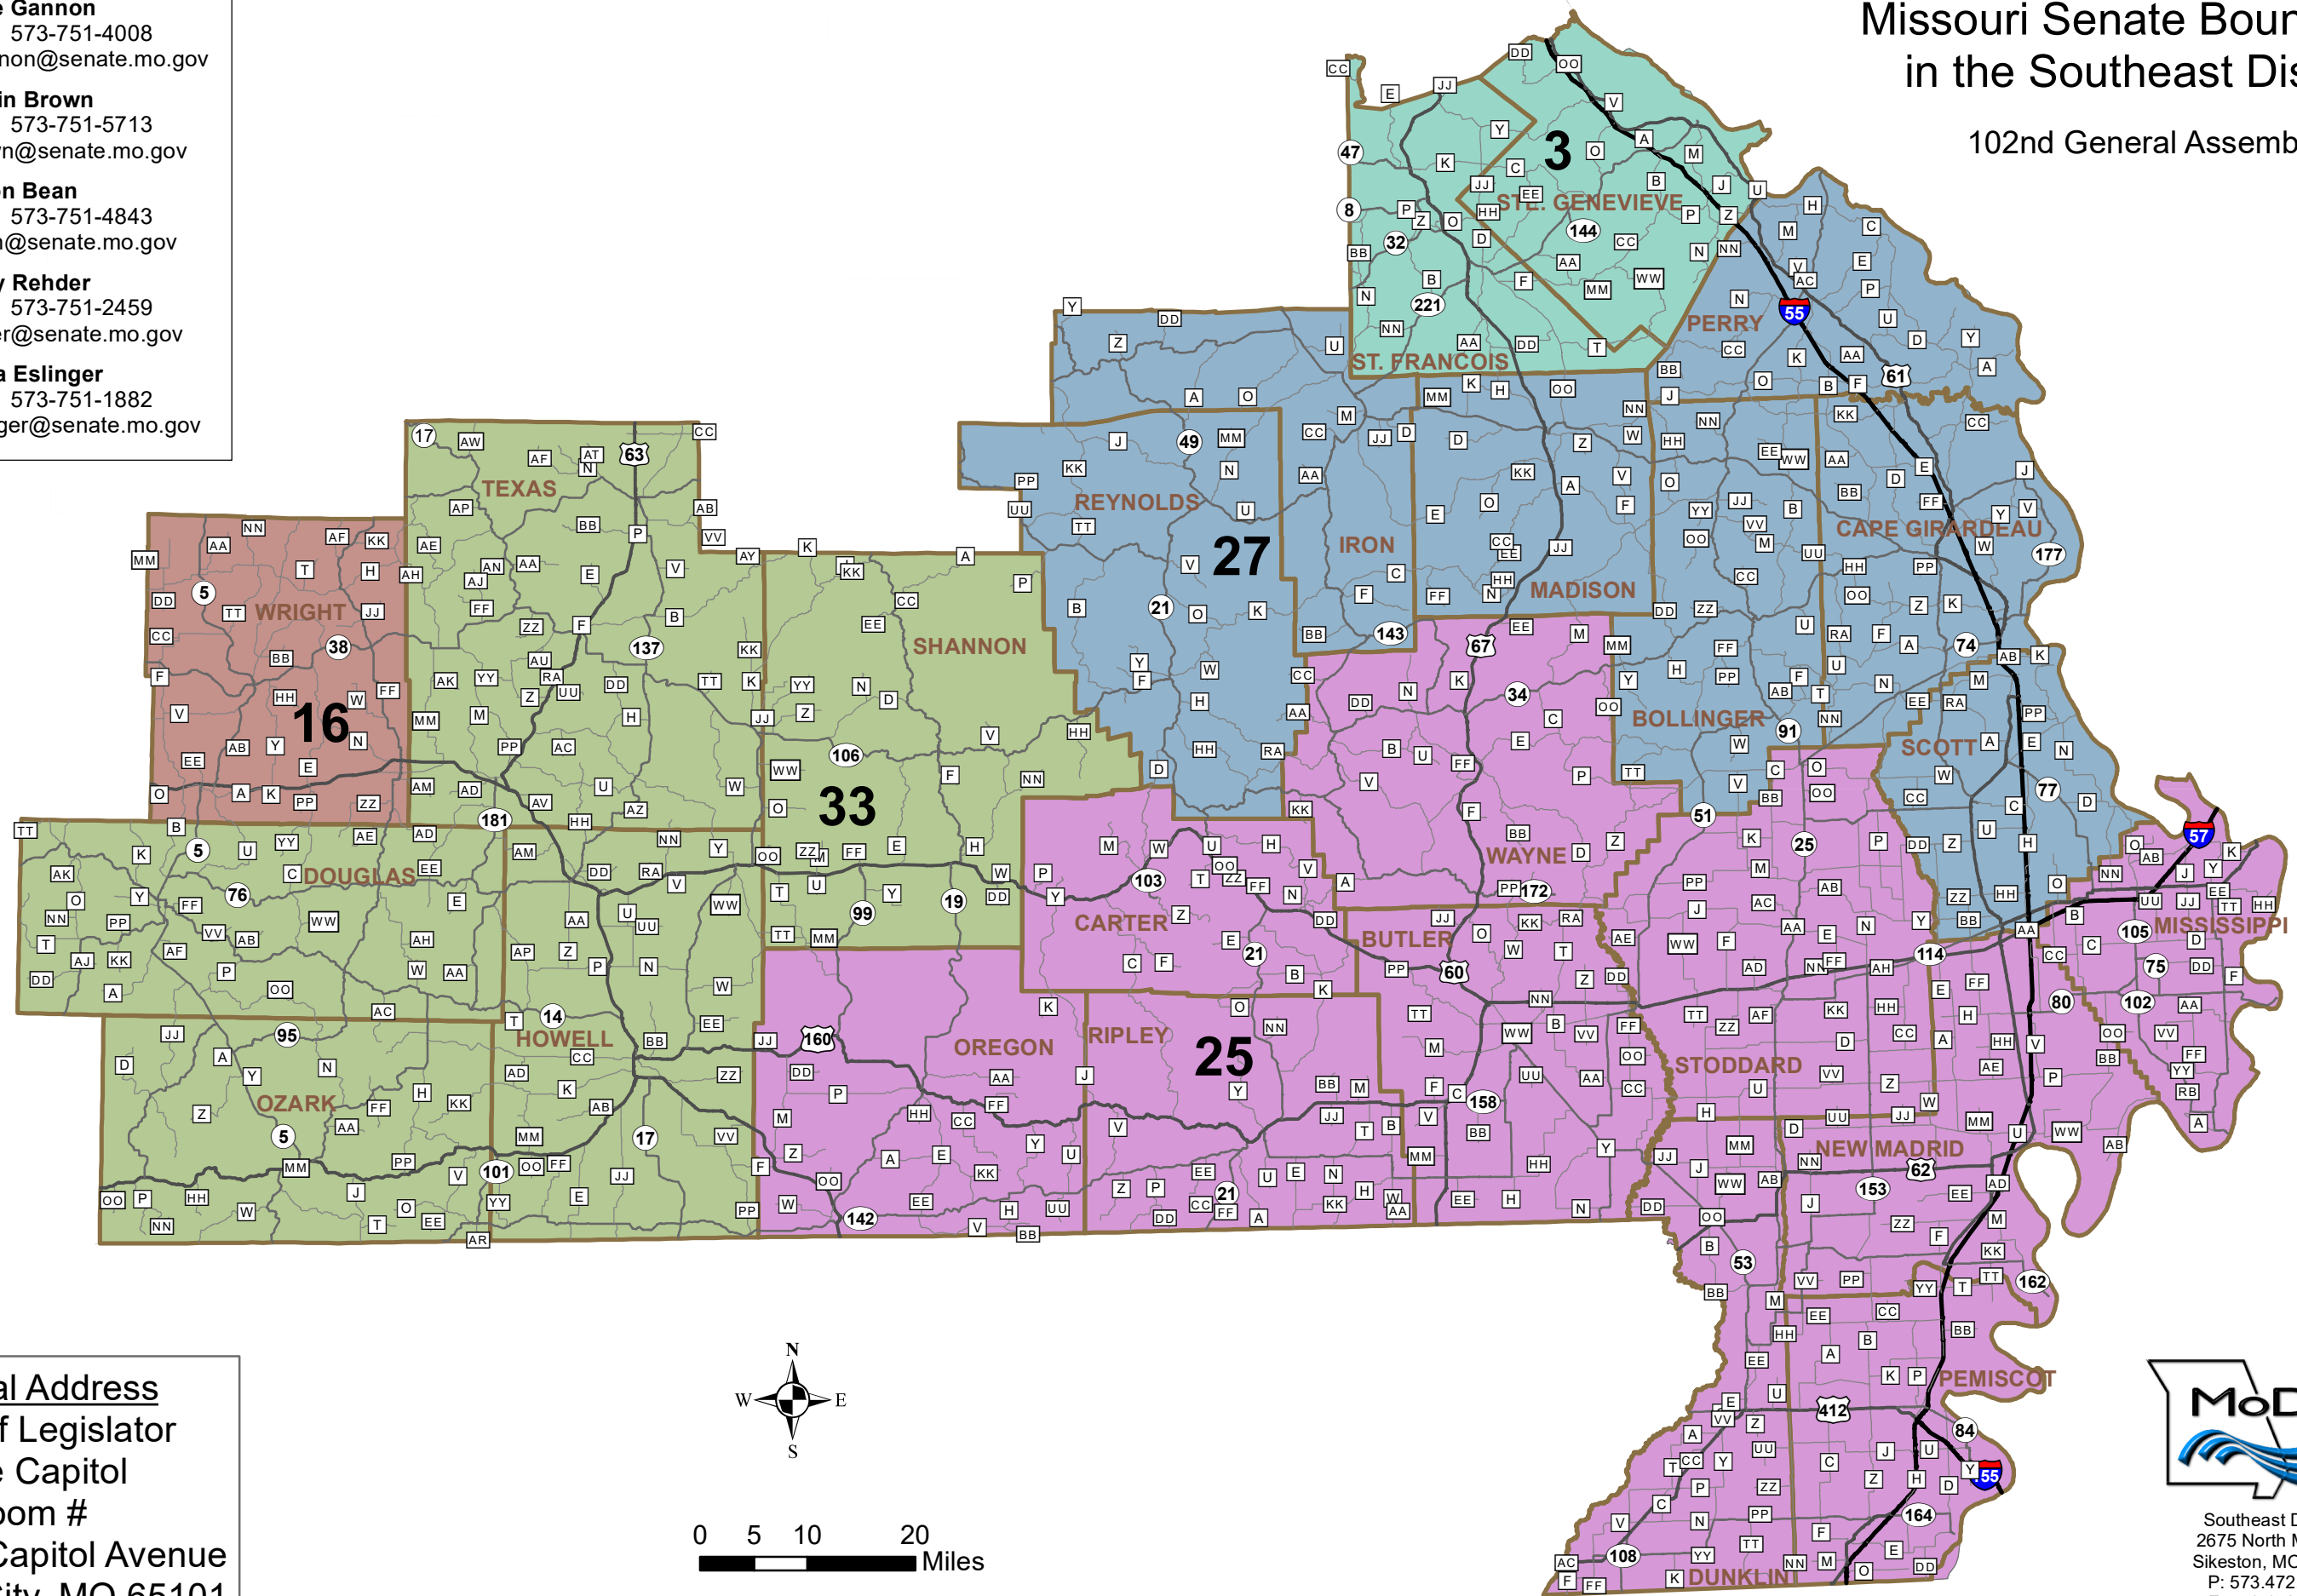

Missouri Senate Boundaries in the Southeast District

102nd General Assembly

- 3 Elaine Gannon**
Rm 426 573-751-4008
elaine.gannon@senate.mo.gov
- 16 Justin Brown**
Rm 420 573-751-5713
justin.brown@senate.mo.gov
- 25 Jason Bean**
Rm 321 573-751-4843
jason.bean@senate.mo.gov
- 27 Holly Rehder**
Rm 433 573-751-2459
holly.rehder@senate.mo.gov
- 33 Karla Eslinger**
Rm 320 573-751-1882
karla.eslinger@senate.mo.gov

General Address
Name of Legislator
State Capitol
Room #
201 West Capitol Avenue
Jefferson City, MO 65101

Southeast District
2675 North Main St
Sikeston, MO 63801
P: 573.472.5333
F: 573.472.5351
February 8, 2023