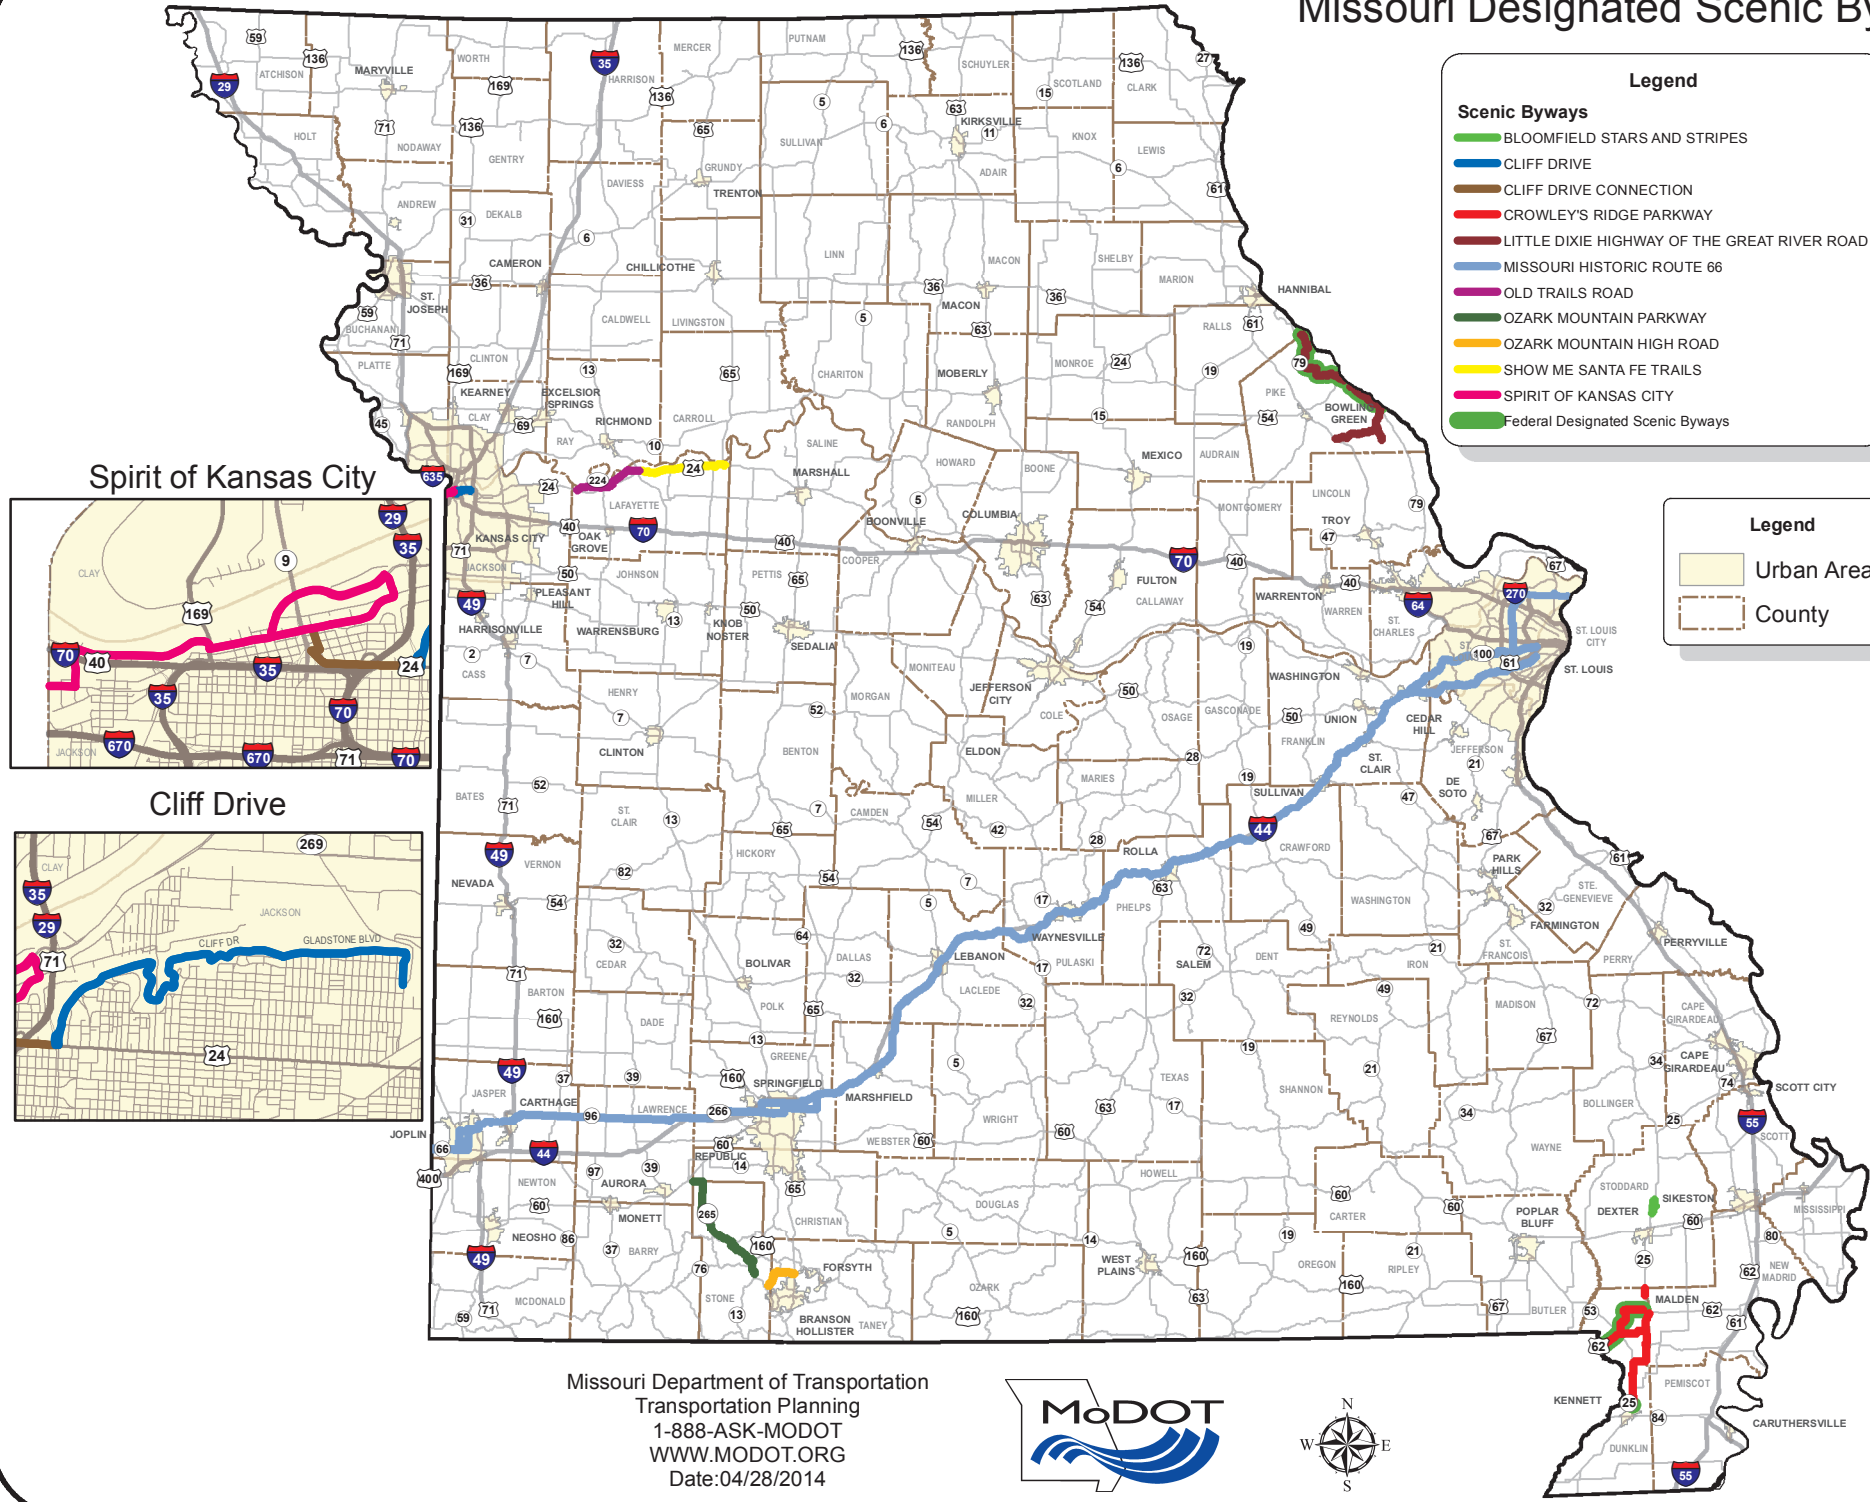

Missouri Designated Scenic Byways

Legend

Scenic Byways

- BLOOMFIELD STARS AND STRIPES
- CLIFF DRIVE
- CLIFF DRIVE CONNECTION
- CROWLEY'S RIDGE PARKWAY
- LITTLE DIXIE HIGHWAY OF THE GREAT RIVER ROAD
- MISSOURI HISTORIC ROUTE 66
- OLD TRAILS ROAD
- OZARK MOUNTAIN PARKWAY
- SHOW ME SANTA FE TRAILS
- SPIRIT OF KANSAS CITY
- Federal Designated Scenic Byways

Legend

- Urban Areas
- County

Spirit of Kansas City

Cliff Drive

Missouri Department of Transportation
 Transportation Planning
 1-888-ASK-MODOT
 WWW.MODOT.ORG
 Date:04/28/2014