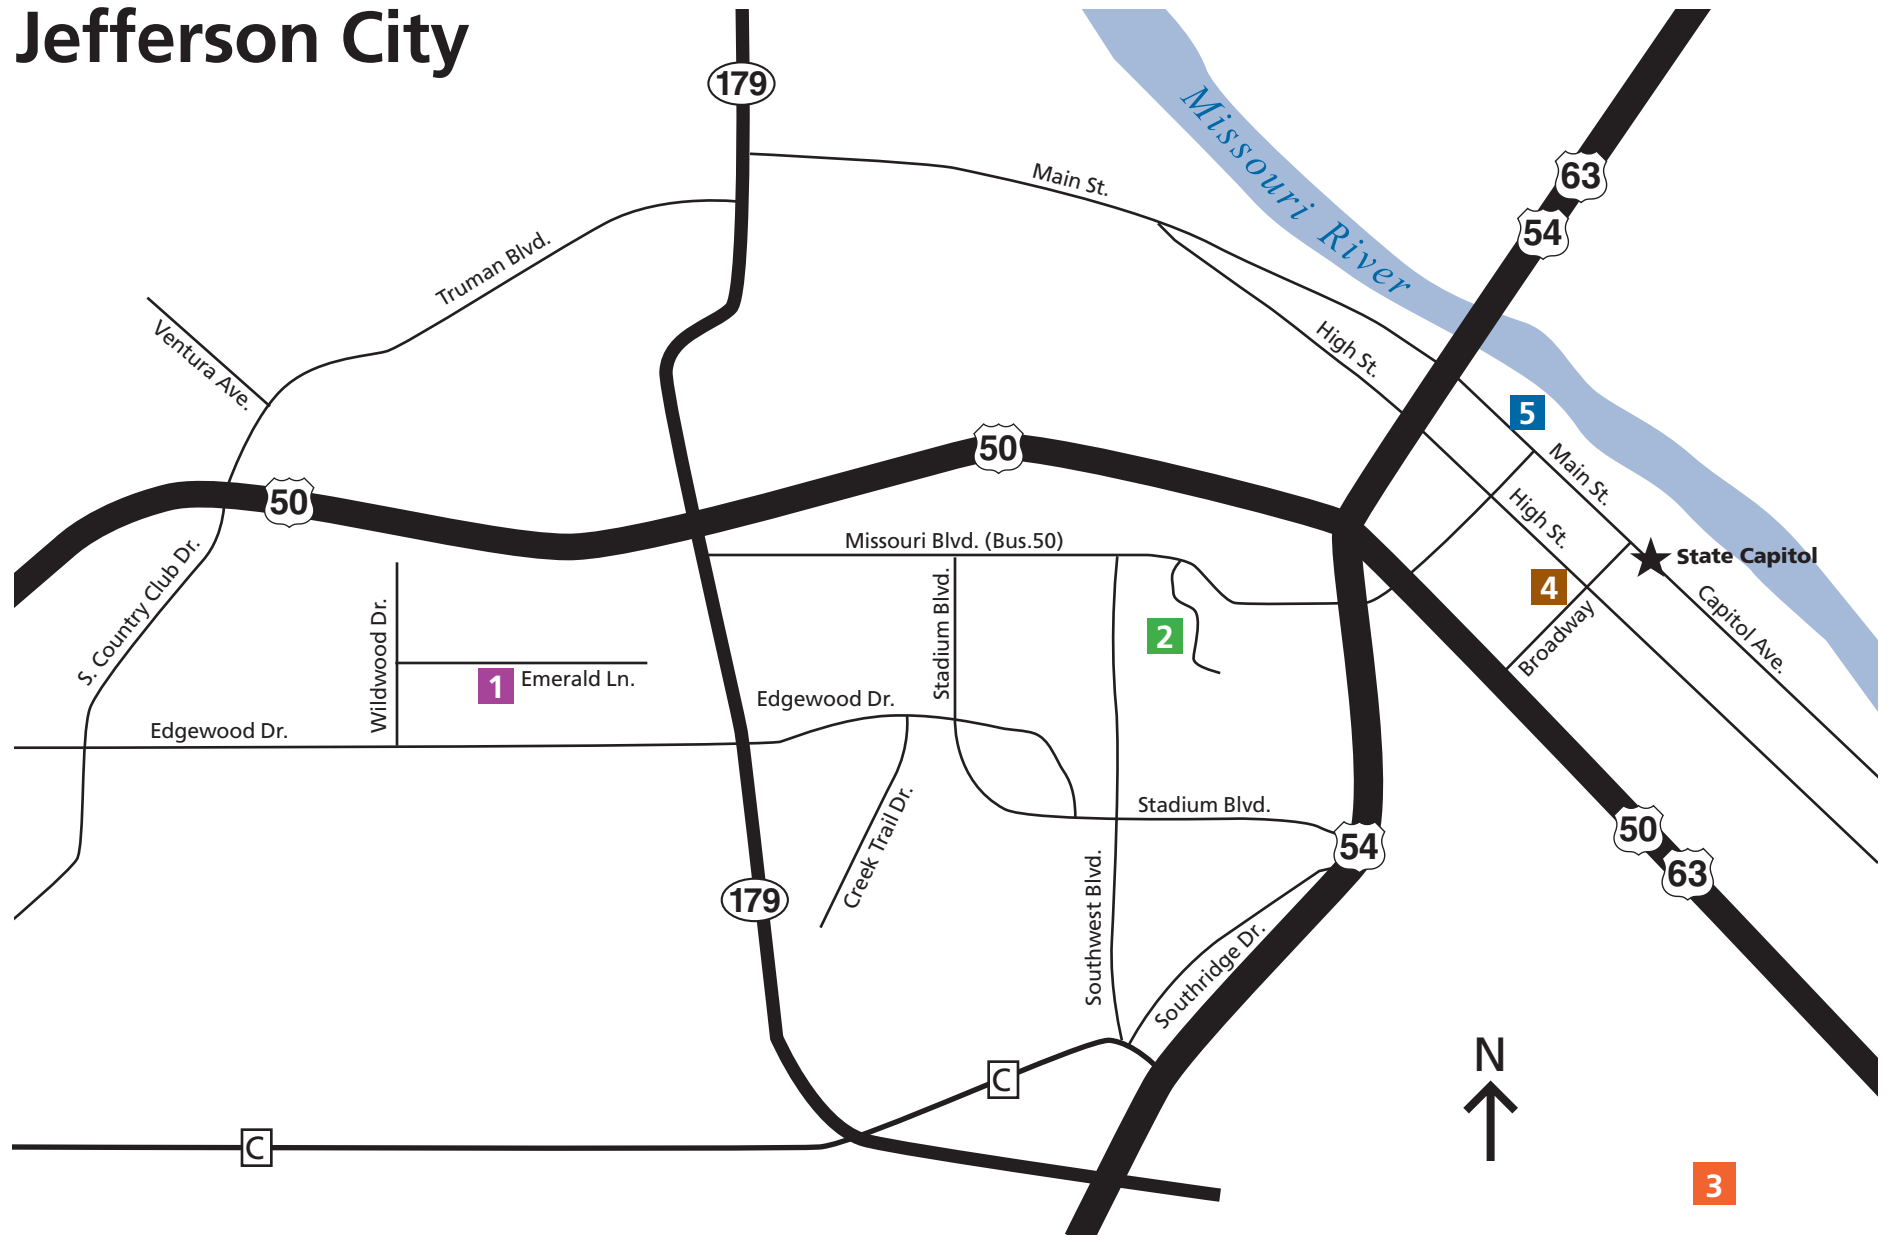

Jefferson City

- 1** USDOT, Federal Motor Carrier Services Administration
- 2** MoDOT, Motor Carrier Services
- 3** Missouri Department of Revenue, Motor Vehicles
- 4** Harry S Truman Building
- 5** Missouri Secretary of State, State Information Center

3219 Emerald Lane, Suite 500
 830 MoDOT Dr.
 2015 Schotthill Woods Dr.
 301 W. High St.
 600 W. Main St.

573.636.3246
 573.751.7100
 573.616.2974
 573.526.3669
 573.751.4153

Motor Carrier Services
 1.866.831.6277